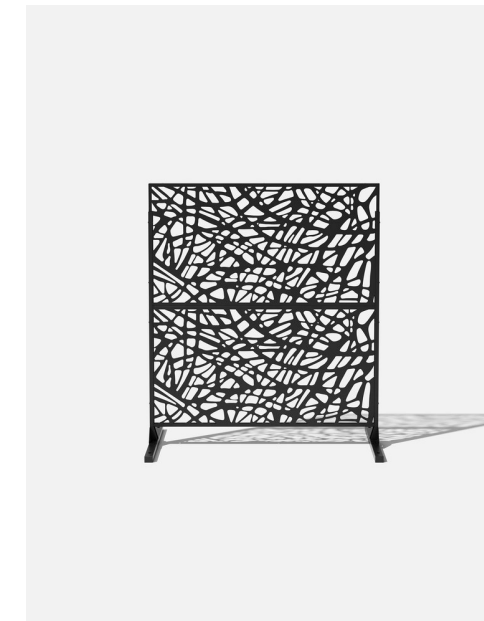

features

- modular
- all weather resistant
- optional accessories
- 65% privacy rating
- easy installation
- various configurations

web panel

45" L x 1.25" W x 24" H
Weight: 13 lbs

Dimensions

privacy screen series

web 2 panel set

(page: 2 of 5)

black

corten steel

*all corten steel products arrive in their raw steel (unrusted) state as shown in contents page.

materials

panel is made from durable 16 gauge steel
frame is made from durable 14 gauge steel

web 2 panel set

45" L x 19.75" W x 52" H

Weight: 37 lbs

Dimensions

Button Head Hex Drive Screw
M6x1mm Thread, 20mm Long

Hex Nut
M6x1mm Thread

Hardware Included

privacy screen series

web 3 panel set

(page: 3 of 5)

black

corten steel

*all corten steel products arrive in their raw steel (unrusted) state as shown in contents page.

materials

panel is made from durable 16 gauge steel
frame is made from durable 14 gauge steel