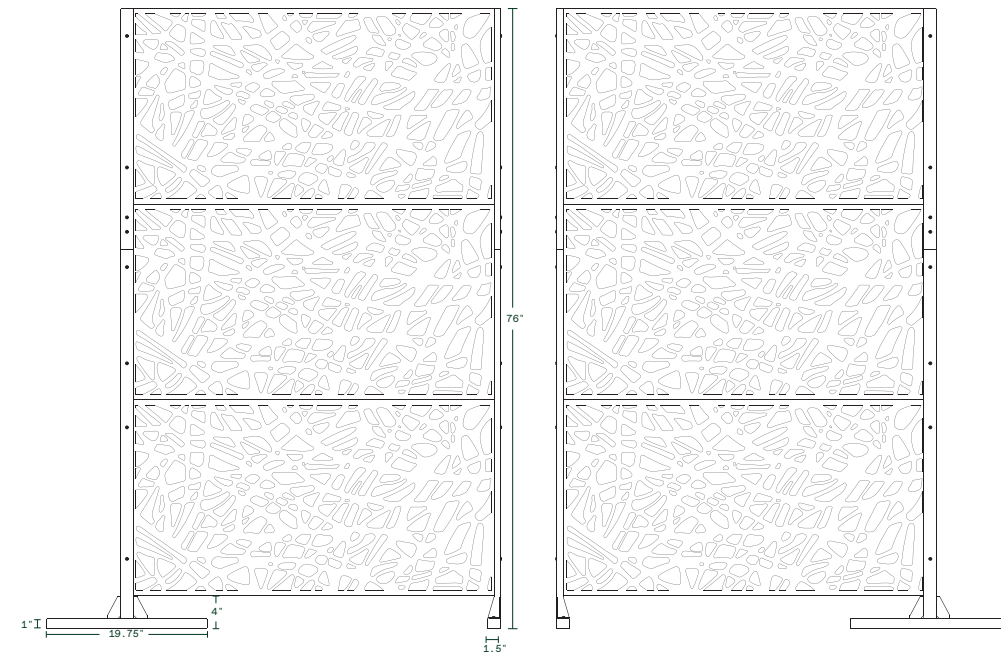

features

- modular
- all weather resistant
- optional accessories
- 65% privacy rating
- easy installation
- various configurations

web panel

45" L x 1.25" W x 24" H
Weight: 13 lbs

Dimensions

privacy screen series

web 4 panel set

45" L x 19.75" W x 100" H

Weight: 70 lbs

Dimensions

Button Head Hex Drive Screw
M6×1mm Thread, 20mm Long

Hex Nut
M6×1mm Thread

Hardware Included

privacy screen series

features

modular	65% privacy rating
all weather resistant	easy assembly
optional accessories	various configurations

notes

Though our Privacy Screens stand tall & sturdy on their own out of the box, we recommend anchoring them to the ground for added security and safety.

web corner panel set

55.75" L x 55.75" W x 76" H

Weight: 103 lbs

Dimensions

Button Head Hex Drive Screw
M6x1mm Thread, 20mm Long

Hex Nut
M6x1mm Thread

Hardware Included