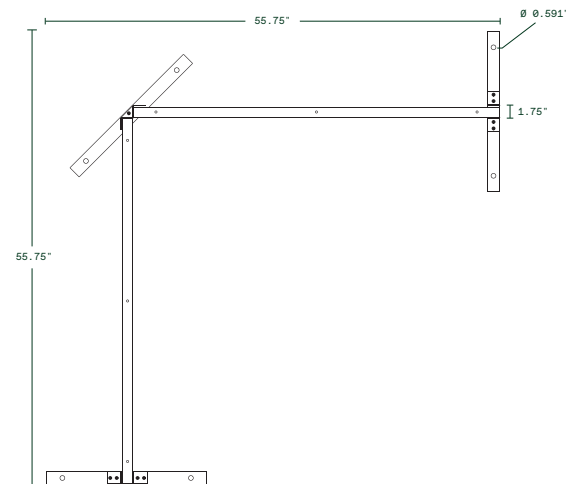

web 2 panel set

45" L x 19.75" W x 52" H

Weight: 37 lbs

Dimensions

Button Head Hex Drive Screw
M6x1mm Thread, 20mm Long

Hex Nut
M6x1mm Thread

Hardware Included

privacy screen series

web 3 panel set

45" L x 19.75" W x 76" H

Weight: 54 lbs

Dimensions

Button Head Hex Drive Screw
M6x1mm Thread, 20mm Long

Hex Nut
M6x1mm Thread

Hardware Included

privacy screen series

web 4 panel set

45" L x 19.75" W x 100" H

Weight: 70 lbs

Dimensions

Button Head Hex Drive Screw
M6×1mm Thread, 20mm Long

Hex Nut
M6×1mm Thread

Hardware Included

privacy screen series

web corner panel set

55.75" L x 55.75" W x 76" H

Weight: 103 lbs

Dimensions

Button Head Hex Drive Screw
M6x1mm Thread, 20mm Long

Hex Nut
M6x1mm Thread

Hardware Included