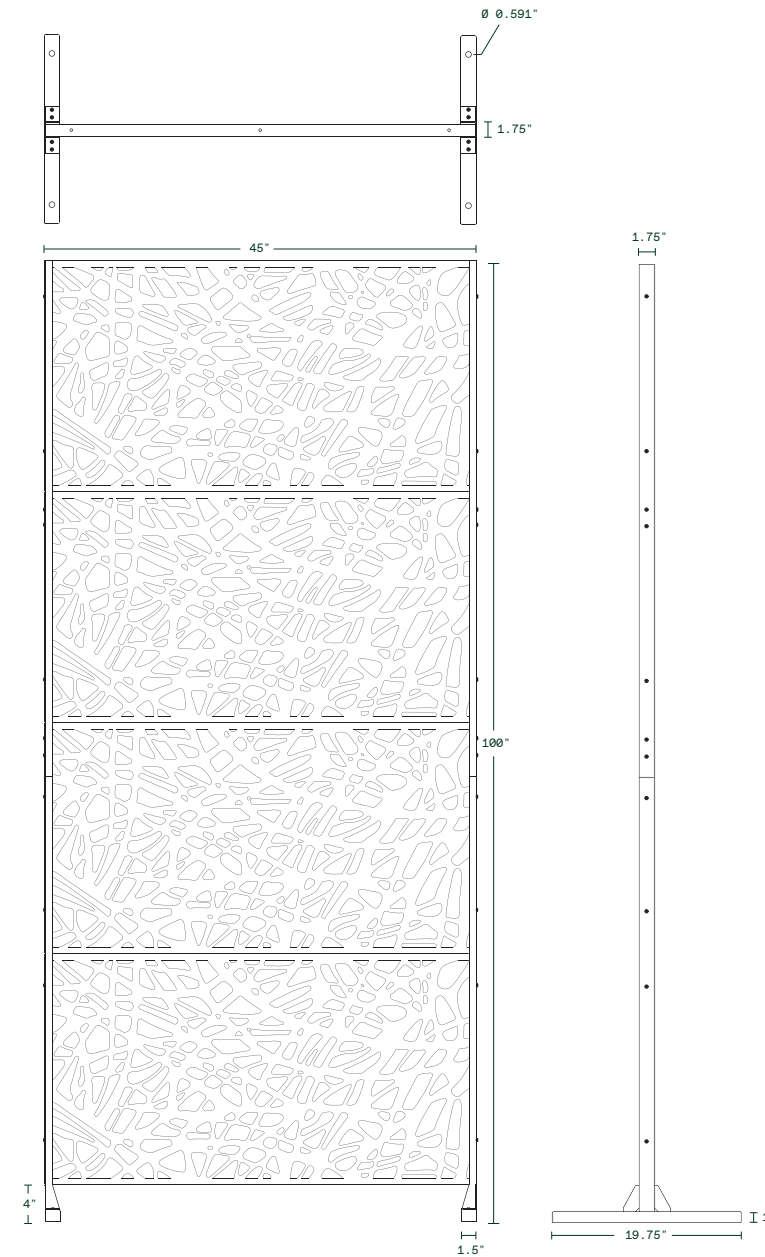

web 2 panel set

45" L x 19.75" W x 52" H

Weight: 37 lbs

Dimensions

Button Head Hex Drive Screw
M6x1mm Thread, 20mm Long

Hex Nut
M6x1mm Thread

Hardware Included

privacy screen series

web 3 panel set

45" L x 19.75" W x 76" H

Weight: 54 lbs

Dimensions

Button Head Hex Drive Screw
M6x1mm Thread, 20mm Long

Hex Nut
M6x1mm Thread

Hardware Included

privacy screen series

web 4 panel set

45" L x 19.75" W x 100" H

Weight: 70 lbs

Dimensions

Button Head Hex Drive Screw
M6×1mm Thread, 20mm Long

Hex Nut
M6×1mm Thread

Hardware Included

privacy screen series

web corner panel set

55.75" L x 55.75" W x 76" H

Weight: 103 lbs

Dimensions

Button Head Hex Drive Screw
M6x1mm Thread, 20mm Long

Hex Nut
M6x1mm Thread

Hardware Included