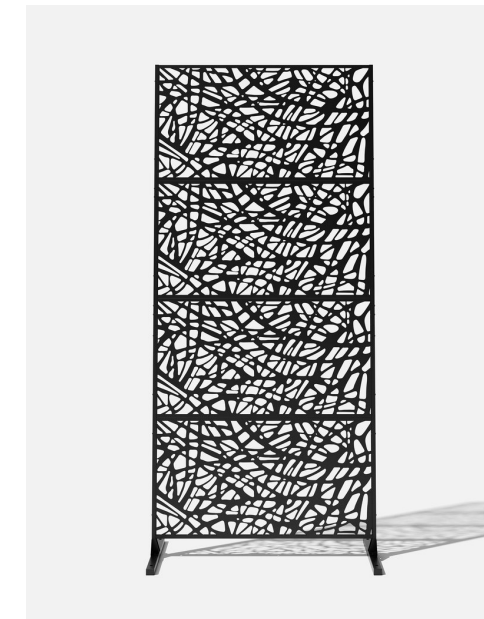

web 4 panel set

45" L x 19.75" W x 100" H

Weight: 70 lbs

Dimensions

Button Head Hex Drive Screw
M6×1mm Thread, 20mm Long

Hex Nut
M6×1mm Thread

Hardware Included

privacy screen series

web corner set

(page: 5 of 5)

black

corten steel

*all corten steel products arrive in their raw steel (unrusted) state as shown in contents page.

materials

panel is made from durable 16 gauge steel
frame is made from durable 14 gauge steel