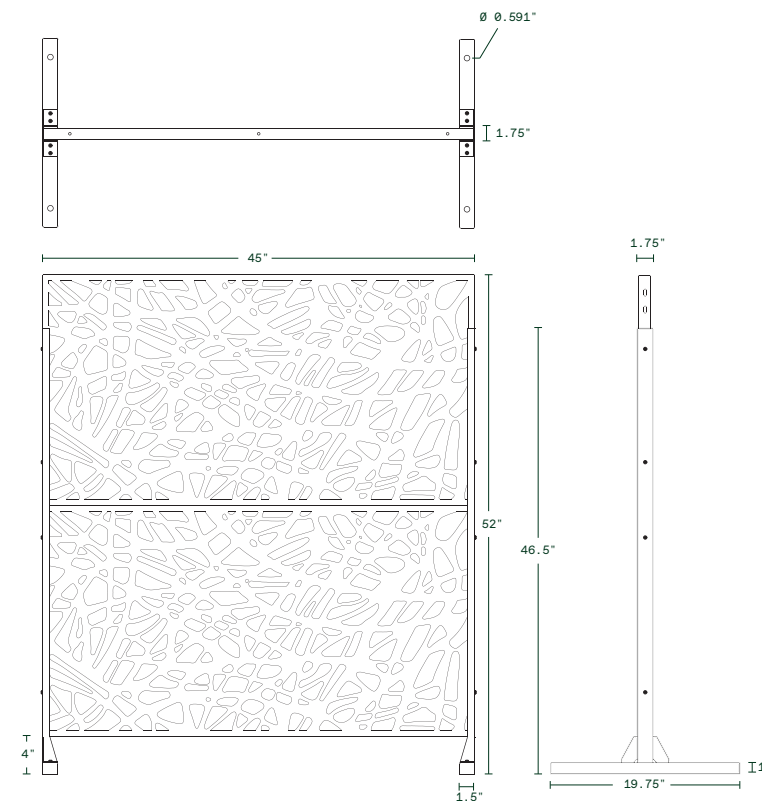

features

- modular
- all weather resistant
- optional accessories
- 65% privacy rating
- easy installation
- various configurations

web panel

45" L x 1.25" W x 24" H
Weight: 13 lbs

Dimensions

privacy screen series

web 2 panel set

45" L x 19.75" W x 52" H

Weight: 37 lbs

Dimensions

Button Head Hex Drive Screw
M6x1mm Thread, 20mm Long

Hex Nut
M6x1mm Thread

Hardware Included

privacy screen series

web 4 panel set

45" L x 19.75" W x 100" H

Weight: 70 lbs

Dimensions

Button Head Hex Drive Screw
M6×1mm Thread, 20mm Long

Hex Nut
M6×1mm Thread

Hardware Included

privacy screen series

web corner panel set

55.75" L x 55.75" W x 76" H

Weight: 103 lbs

Dimensions

Button Head Hex Drive Screw
M6x1mm Thread, 20mm Long

Hex Nut
M6x1mm Thread

Hardware Included