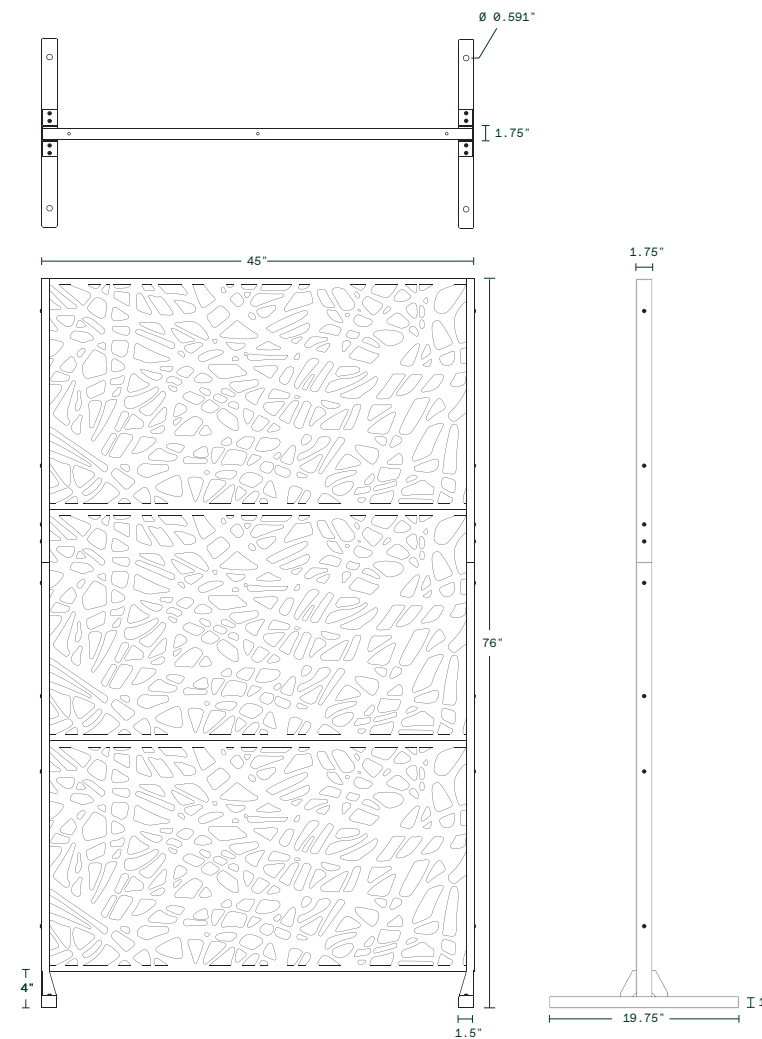

web 2 panel set

45" L x 19.75" W x 52" H

Weight: 37 lbs

Dimensions

Button Head Hex Drive Screw
M6x1mm Thread, 20mm Long

Hex Nut
M6x1mm Thread

Hardware Included

privacy screen series

web 3 panel set

45" L x 19.75" W x 76" H

Weight: 54 lbs

Dimensions

Button Head Hex Drive Screw
M6x1mm Thread, 20mm Long

Hex Nut
M6x1mm Thread

Hardware Included

privacy screen series

web 4 panel set

45" L x 19.75" W x 100" H

Weight: 70 lbs

Dimensions

Button Head Hex Drive Screw
M6×1mm Thread, 20mm Long

Hex Nut
M6×1mm Thread

Hardware Included

privacy screen series

web corner panel set

55.75" L x 55.75" W x 76" H

Weight: 103 lbs

Dimensions

Button Head Hex Drive Screw
M6x1mm Thread, 20mm Long

Hex Nut
M6x1mm Thread

Hardware Included