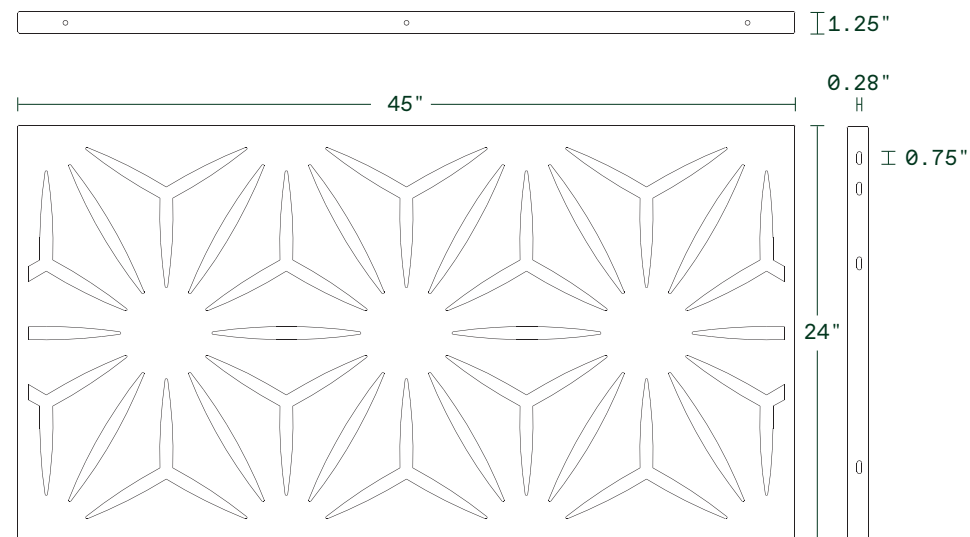

features

modular	85% privacy rating
all weather resistant	easy installation
optional accessories	various configurations

star panel

45" L x 1.25" W x 24" H
Weight: 17 lbs

Dimensions

privacy screen series

star 2 panel set

star 2 panel set

45" L x 19.75" W x 52" H
Weight: 44 lbs

Dimensions

Button Head Hex Drive Screw
M6x1mm Thread, 20mm Long

Hex Nut
M6x1mm Thread

Hardware Included

privacy screen series

star 3 panel set

star 3 panel set

45" L x 19.75" W x 76" H

Weight: 64 lbs

Dimensions

Button Head Hex Drive Screw
M6x1mm Thread, 20mm Long

Hex Nut
M6x1mm Thread

Hardware Included

privacy screen series

star corner panel set

55.75" L x 55.75" W x 76" H

Weight: 124 lbs

Dimensions

Button Head Hex Drive Screw
M6x1mm Thread, 20mm Long

Hex Nut
M6x1mm Thread

Hardware Included