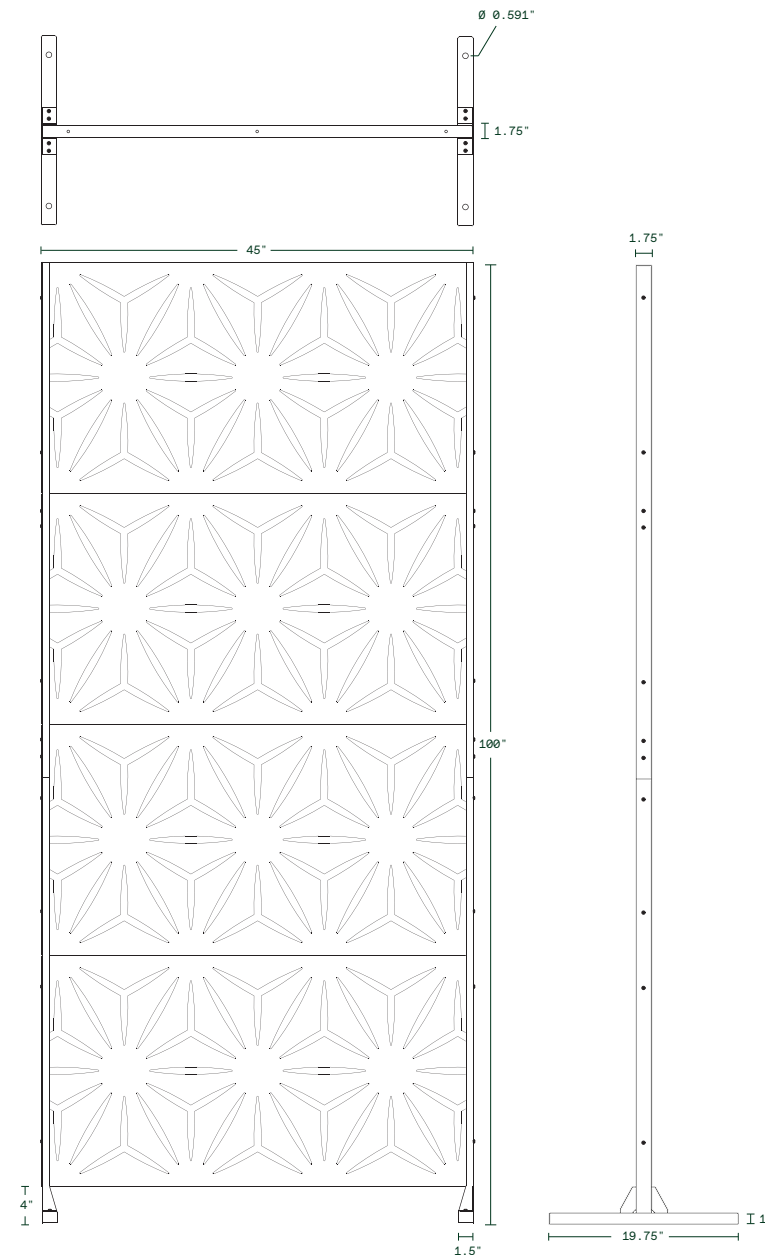

features

modular	85% privacy rating
all weather resistant	easy installation
optional accessories	various configurations

star panel

45" L x 1.25" W x 24" H
Weight: 17 lbs

Dimensions

privacy screen series

star 2 panel set

star 3 panel set

45" L x 19.75" W x 76" H

Weight: 64 lbs

Dimensions

Button Head Hex Drive Screw
M6x1mm Thread, 20mm Long

Hex Nut
M6x1mm Thread

Hardware Included

privacy screen series

star 4 panel set

45" L x 19.75" W x 100" H

Weight: 84 lbs

Dimensions

Button Head Hex Drive Screw
M6x1mm Thread, 20mm Long

Hex Nut
M6x1mm Thread

Hardware Included

privacy screen series

star corner panel set

55.75" L x 55.75" W x 76" H

Weight: 124 lbs

Dimensions

Button Head Hex Drive Screw
M6x1mm Thread, 20mm Long

Hex Nut
M6x1mm Thread

Hardware Included