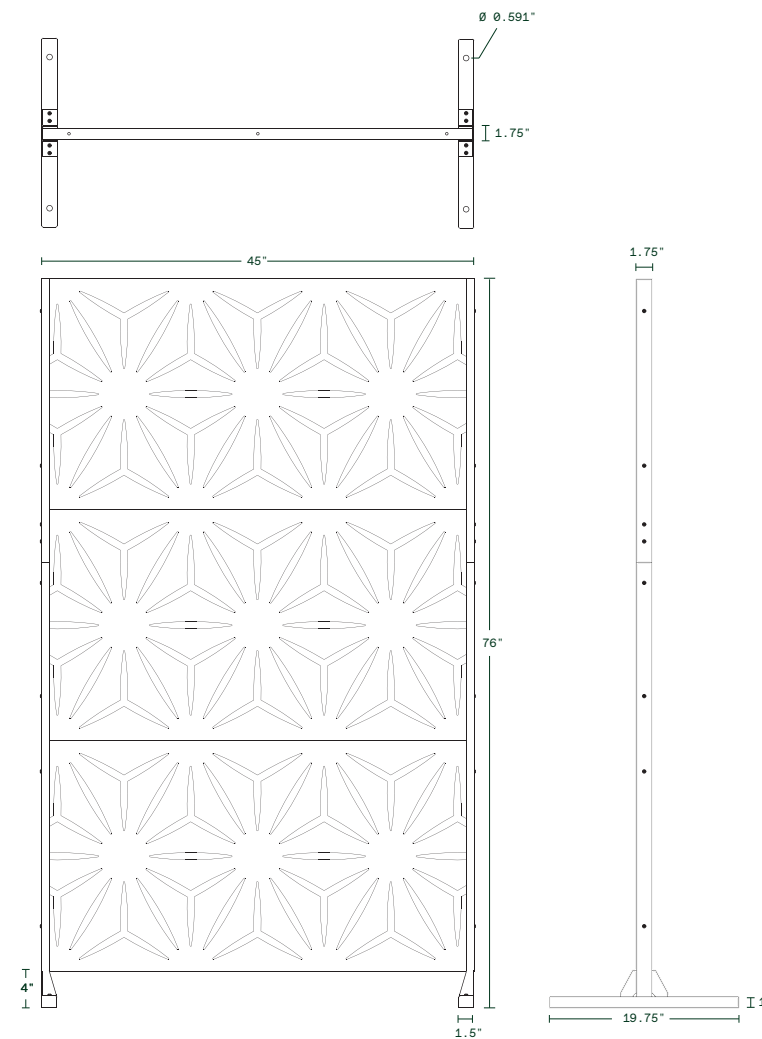

features

modular	85% privacy rating
all weather resistant	easy installation
optional accessories	various configurations

star panel

45" L x 1.25" W x 24" H
Weight: 17 lbs

Dimensions

privacy screen series

star 2 panel set

star 2 panel set

45" L x 19.75" W x 52" H
Weight: 44 lbs

Dimensions

Button Head Hex Drive Screw
M6x1mm Thread, 20mm Long

Hex Nut
M6x1mm Thread

Hardware Included

privacy screen series

star 3 panel set

star 3 panel set

45" L x 19.75" W x 76" H

Weight: 64 lbs

Dimensions

Button Head Hex Drive Screw
M6x1mm Thread, 20mm Long

Hex Nut
M6x1mm Thread

Hardware Included

privacy screen series

star 4 panel set

45" L x 19.75" W x 100" H

Weight: 84 lbs

Dimensions

Button Head Hex Drive Screw
M6x1mm Thread, 20mm Long

Hex Nut
M6x1mm Thread

Hardware Included

privacy screen series