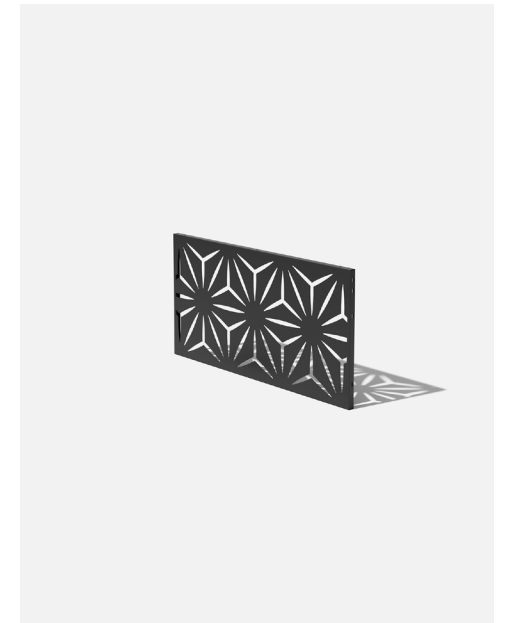

privacy screen series

star panel

(page: 1 of 5)

black

corten steel

*all corten steel products arrive in their raw steel (unrusted) state as shown in contents page.

materials

panel is made from durable 16 gauge steel

features

modular	85% privacy rating
all weather resistant	easy installation
optional accessories	various configurations

star panel

45" L x 1.25" W x 24" H
Weight: 17 lbs

Dimensions

privacy screen series

star 2 panel set

(page: 2 of 5)

black

corten steel

*all corten steel products arrive in their raw steel (unrusted) state as shown in contents page.

materials

panel is made from durable 16 gauge steel
frame is made from durable 14 gauge steel