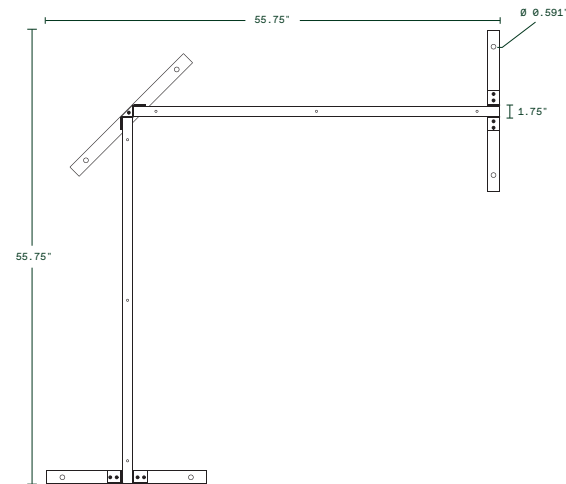

star 2 panel set

45" L x 19.75" W x 52" H
Weight: 44 lbs

Dimensions

Button Head Hex Drive Screw
M6x1mm Thread, 20mm Long

Hex Nut
M6x1mm Thread

Hardware Included

privacy screen series

star 3 panel set

star 3 panel set

45" L x 19.75" W x 76" H

Weight: 64 lbs

Dimensions

Button Head Hex Drive Screw
M6x1mm Thread, 20mm Long

Hex Nut
M6x1mm Thread

Hardware Included

privacy screen series

star 4 panel set

45" L x 19.75" W x 100" H

Weight: 84 lbs

Dimensions

Button Head Hex Drive Screw
M6x1mm Thread, 20mm Long

Hex Nut
M6x1mm Thread

Hardware Included

privacy screen series

star corner panel set

55.75" L x 55.75" W x 76" H

Weight: 124 lbs

Dimensions

Button Head Hex Drive Screw
M6x1mm Thread, 20mm Long

Hex Nut
M6x1mm Thread

Hardware Included