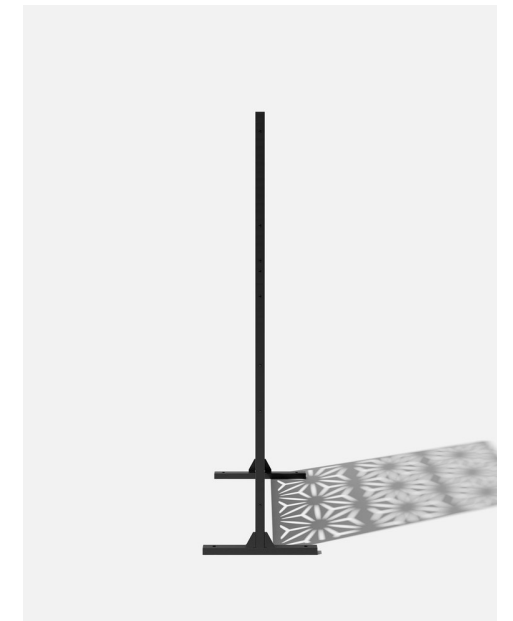

features

modular	85% privacy rating
all weather resistant	easy installation
optional accessories	various configurations

star panel

45" L x 1.25" W x 24" H
Weight: 17 lbs

Dimensions

privacy screen series

star 2 panel set

star 2 panel set

45" L x 19.75" W x 52" H
Weight: 44 lbs

Dimensions

Button Head Hex Drive Screw
M6x1mm Thread, 20mm Long

Hex Nut
M6x1mm Thread

Hardware Included

privacy screen series

star 3 panel set

star 3 panel set

45" L x 19.75" W x 76" H

Weight: 64 lbs

Dimensions

Button Head Hex Drive Screw
M6x1mm Thread, 20mm Long

Hex Nut
M6x1mm Thread

Hardware Included

privacy screen series

star 4 panel set

(page: 4 of 5)

black

corten steel

*all corten steel products arrive in their raw steel (unrusted) state as shown in contents page.

materials

panel is made from durable 16 gauge steel
frame is made from durable 14 gauge steel