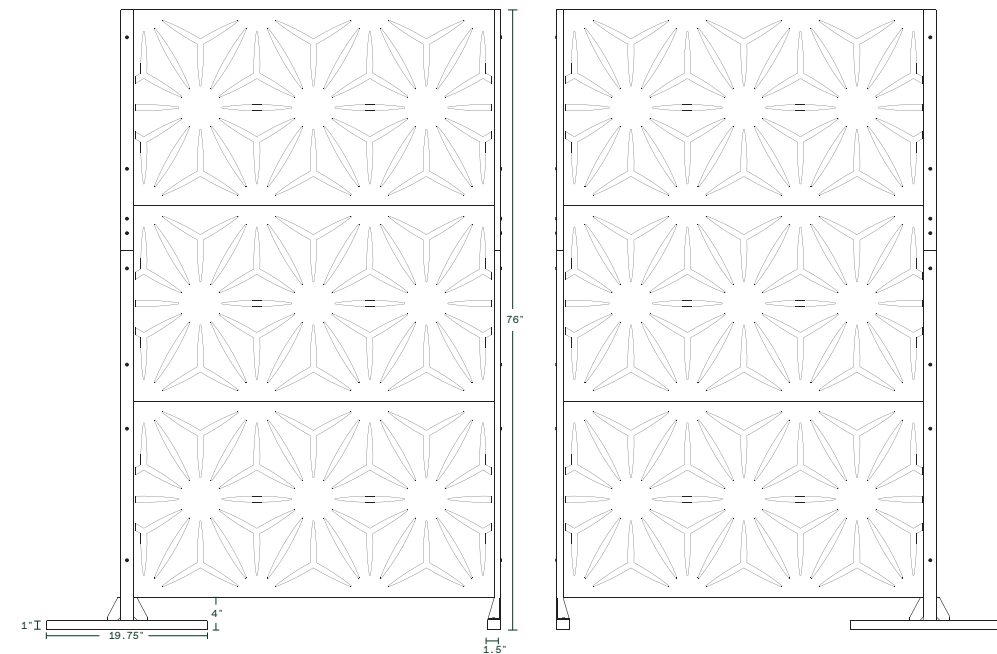

features

modular	85% privacy rating
all weather resistant	easy installation
optional accessories	various configurations

star panel

45" L x 1.25" W x 24" H
Weight: 17 lbs

Dimensions

privacy screen series

star 2 panel set

star 4 panel set

45" L x 19.75" W x 100" H

Weight: 84 lbs

Dimensions

Button Head Hex Drive Screw
M6x1mm Thread, 20mm Long

Hex Nut
M6x1mm Thread

Hardware Included

privacy screen series

features

modular	85% privacy rating
all weather resistant	easy assembly
optional accessories	various configurations

notes

Though our Privacy Screens stand tall & sturdy on their own out of the box, we recommend anchoring them to the ground for added security and safety.

star corner panel set

55.75" L x 55.75" W x 76" H

Weight: 124 lbs

Dimensions

Button Head Hex Drive Screw
M6x1mm Thread, 20mm Long

Hex Nut
M6x1mm Thread

Hardware Included