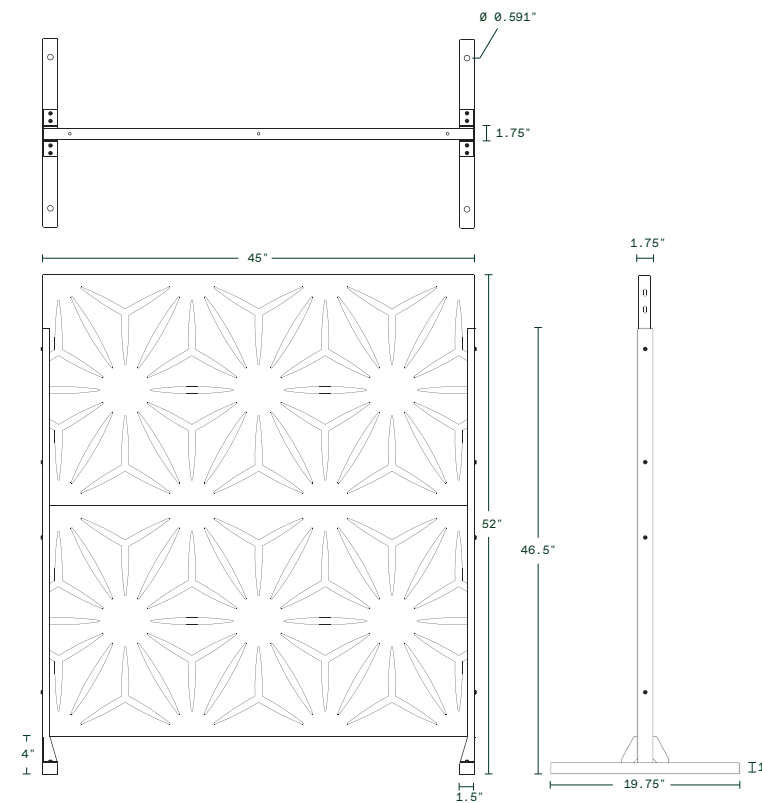

features

modular	85% privacy rating
all weather resistant	easy installation
optional accessories	various configurations

star panel

45" L x 1.25" W x 24" H
Weight: 17 lbs

Dimensions

privacy screen series

star 2 panel set

star 2 panel set

45" L x 19.75" W x 52" H
Weight: 44 lbs

Dimensions

Button Head Hex Drive Screw
M6x1mm Thread, 20mm Long

Hex Nut
M6x1mm Thread

Hardware Included

privacy screen series

star 3 panel set

star 3 panel set

45" L x 19.75" W x 76" H

Weight: 64 lbs

Dimensions

Button Head Hex Drive Screw
M6x1mm Thread, 20mm Long

Hex Nut
M6x1mm Thread

Hardware Included

privacy screen series

star corner panel set

55.75" L x 55.75" W x 76" H

Weight: 124 lbs

Dimensions

Button Head Hex Drive Screw
M6x1mm Thread, 20mm Long

Hex Nut
M6x1mm Thread

Hardware Included