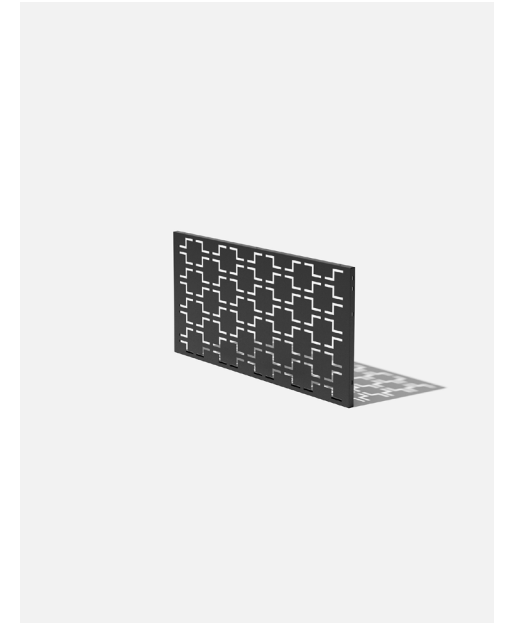

privacy screen series

quadra panel

(page: 1 of 5)

black 

corten steel 

*all corten steel products arrive in their raw steel (unruled) state as shown in contents page.

materials

panel is made from durable 16 gauge steel

features

- modular
- all weather resistant
- optional accessories
- 85% privacy rating
- easy installation
- various configurations

quadra panel

45" L x 1.25" W x 24" H
Weight: 19 lbs

Dimensions

privacy screen series

quadra 2 panel set

(page: 2 of 5)

black

corten steel

*all corten steel products arrive in their raw steel (unrusted) state as shown in contents page.

materials

panel is made from durable 16 gauge steel
frame is made from durable 14 gauge steel

features

modular	85% privacy rating
all weather resistant	easy assembly
optional accessories	various configurations

notes

Though our Privacy Screens stand tall & sturdy on their own out of the box, we recommend anchoring them to the ground for added security and safety.