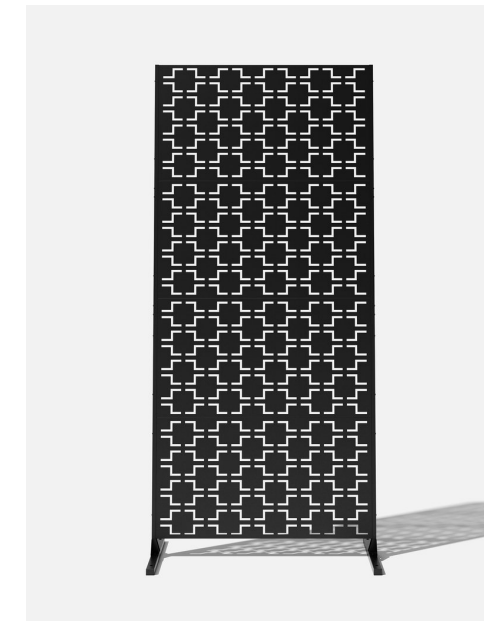

quadra 4 panel set

45" L x 19.75" W x 100" H

Weight: 92 lbs

Dimensions

Button Head Hex Drive Screw
M6×1mm Thread, 20mm Long

Hex Nut
M6×1mm Thread

Hardware Included

privacy screen series

quadra corner set

(page: 5 of 5)

black

corten steel

*all corten steel products arrive in their raw steel (unrusted) state as shown in contents page.

materials

panel is made from durable 16 gauge steel
frame is made from durable 14 gauge steel