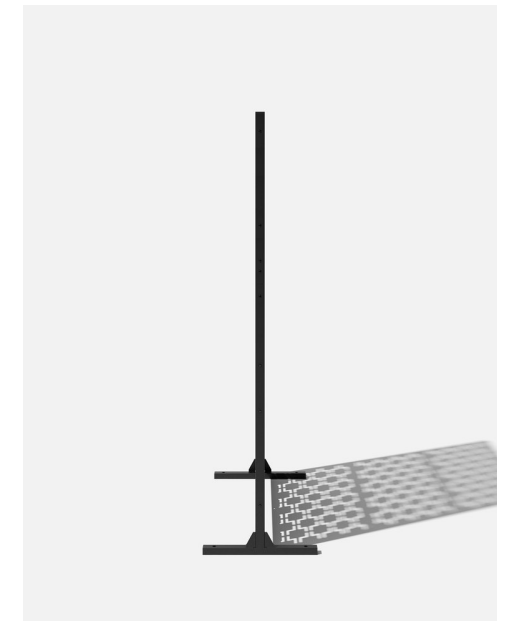

privacy screen series

quadra panel

(page: 1 of 5)

black 

corten steel 

*all corten steel products arrive in their raw steel (unruled) state as shown in contents page.

materials

panel is made from durable 16 gauge steel

quadra 3 panel set

(page: 3 of 5)

black

corten steel

*all corten steel products arrive in their raw steel (unrusted) state as shown in contents page.

materials

panel is made from durable 16 gauge steel
frame is made from durable 14 gauge steel

quadra 3 panel set

45" L x 19.75" W x 76" H

Weight: 70 lbs

Dimensions

Button Head Hex Drive Screw
M6x1mm Thread, 20mm Long

Hex Nut
M6x1mm Thread

Hardware Included

privacy screen series

quadra 4 panel set

(page: 4 of 5)

black

corten steel

*all corten steel products arrive in their raw steel (unruled) state as shown in contents page.

materials

panel is made from durable 16 gauge steel
frame is made from durable 14 gauge steel