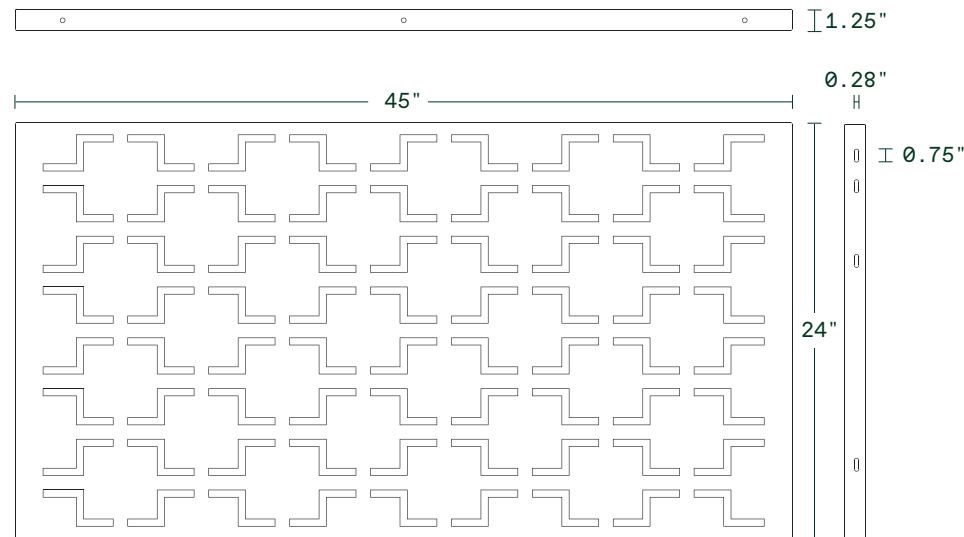

privacy screen series

quadra panel

(page: 1 of 5)

black 

corten steel 

*all corten steel products arrive in their raw steel (unruled) state as shown in contents page.

materials

panel is made from durable 16 gauge steel

features

- modular
- all weather resistant
- optional accessories
- 85% privacy rating
- easy installation
- various configurations

quadra panel

45" L x 1.25" W x 24" H
Weight: 19 lbs

Dimensions

privacy screen series

quadra 2 panel set

45" L x 19.75" W x 52" H

Weight: 48 lbs

Dimensions

Button Head Hex Drive Screw
M6×1mm Thread, 20mm Long

Hex Nut
M6×1mm Thread

Hardware Included

privacy screen series

quadra corner panel set

55.75" L x 55.75" W x 76" H

Weight: 136 lbs

Dimensions

Button Head Hex Drive Screw
M6×1mm Thread, 20mm Long

Hex Nut
M6×1mm Thread

Hardware Included