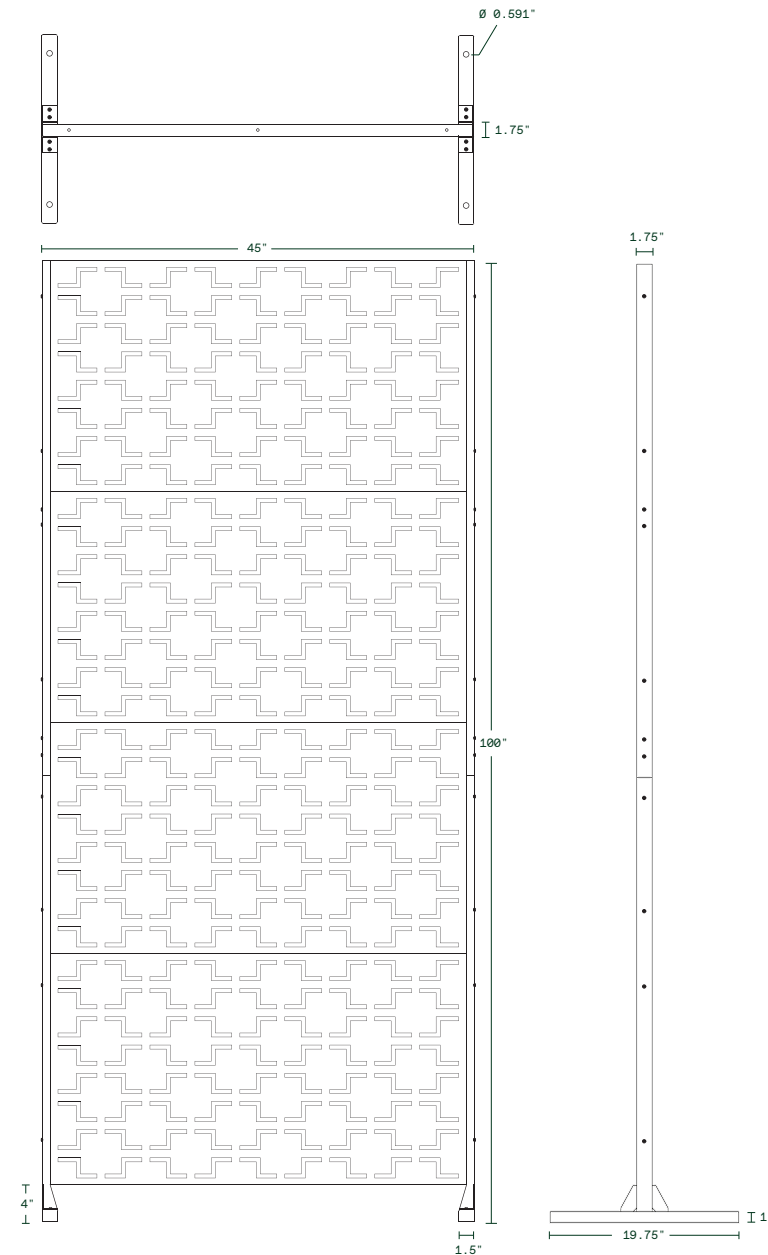

quadra 3 panel set

45" L x 19.75" W x 76" H

Weight: 70 lbs

Dimensions

Button Head Hex Drive Screw
M6x1mm Thread, 20mm Long

Hex Nut
M6x1mm Thread

Hardware Included

privacy screen series

features

modular	85% privacy rating
all weather resistant	easy assembly
optional accessories	various configurations

notes

Though our Privacy Screens stand tall & sturdy on their own out of the box, we recommend anchoring them to the ground for added security and safety.

quadra 4 panel set

45" L x 19.75" W x 100" H

Weight: 92 lbs

Dimensions

Button Head Hex Drive Screw
M6×1mm Thread, 20mm Long

Hex Nut
M6×1mm Thread

Hardware Included

privacy screen series

quadra corner panel set

55.75" L x 55.75" W x 76" H

Weight: 136 lbs

Dimensions

Button Head Hex Drive Screw
M6×1mm Thread, 20mm Long

Hex Nut
M6×1mm Thread

Hardware Included