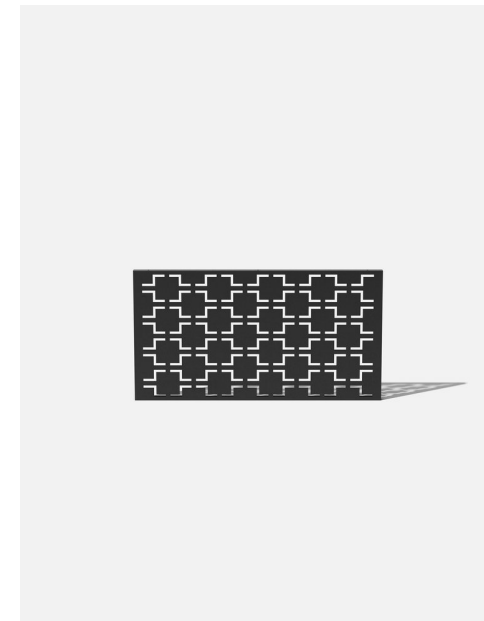

privacy screen series

quadra panel

(page: 1 of 5)

black 

corten steel 

*all corten steel products arrive in their raw steel (unruled) state as shown in contents page.

materials

panel is made from durable 16 gauge steel

features

- modular
- all weather resistant
- optional accessories
- 85% privacy rating
- easy installation
- various configurations

quadra panel

45" L x 1.25" W x 24" H
Weight: 19 lbs

Dimensions

privacy screen series

quadra 2 panel set

(page: 2 of 5)

black

corten steel

*all corten steel products arrive in their raw steel (unrusted) state as shown in contents page.

materials

panel is made from durable 16 gauge steel
frame is made from durable 14 gauge steel

features

modular	85% privacy rating
all weather resistant	easy assembly
optional accessories	various configurations

notes

Though our Privacy Screens stand tall & sturdy on their own out of the box, we recommend anchoring them to the ground for added security and safety.