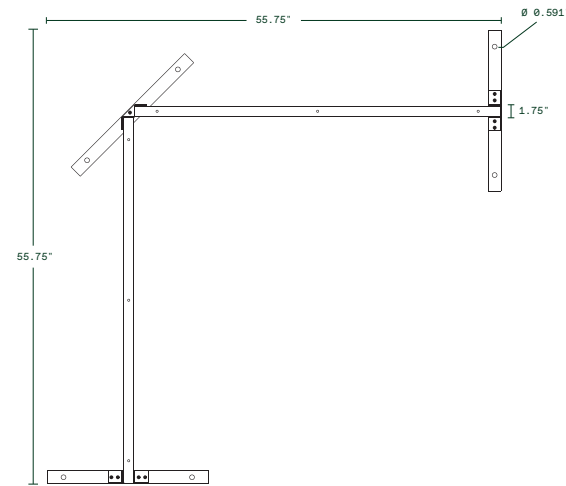

quadra 3 panel set

45" L x 19.75" W x 76" H

Weight: 70 lbs

Dimensions

Button Head Hex Drive Screw
M6x1mm Thread, 20mm Long

Hex Nut
M6x1mm Thread

Hardware Included

privacy screen series

quadra 4 panel set

45" L x 19.75" W x 100" H

Weight: 92 lbs

Dimensions

Button Head Hex Drive Screw
M6×1mm Thread, 20mm Long

Hex Nut
M6×1mm Thread

Hardware Included

privacy screen series

features

modular	85% privacy rating
all weather resistant	easy assembly
optional accessories	various configurations

notes

Though our Privacy Screens stand tall & sturdy on their own out of the box, we recommend anchoring them to the ground for added security and safety.

quadra corner panel set

55.75" L x 55.75" W x 76" H

Weight: 136 lbs

Dimensions

Button Head Hex Drive Screw
M6×1mm Thread, 20mm Long

Hex Nut
M6×1mm Thread

Hardware Included