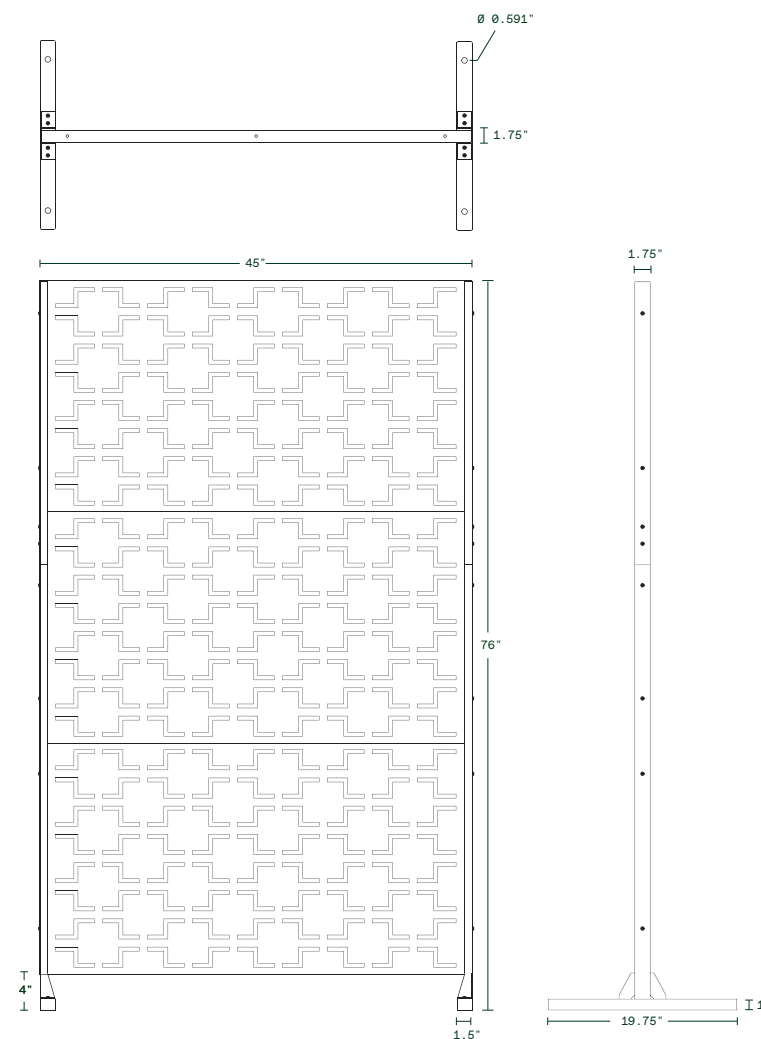

features

- modular
- all weather resistant
- optional accessories
- 85% privacy rating
- easy installation
- various configurations

quadra panel

45" L x 1.25" W x 24" H
Weight: 19 lbs

Dimensions

privacy screen series

quadra 2 panel set

45" L x 19.75" W x 52" H

Weight: 48 lbs

Dimensions

Button Head Hex Drive Screw
M6×1mm Thread, 20mm Long

Hex Nut
M6×1mm Thread

Hardware Included

privacy screen series

quadra 3 panel set

45" L x 19.75" W x 76" H

Weight: 70 lbs

Dimensions

Button Head Hex Drive Screw
M6x1mm Thread, 20mm Long

Hex Nut
M6x1mm Thread

Hardware Included

privacy screen series

quadra 4 panel set

45" L x 19.75" W x 100" H

Weight: 92 lbs

Dimensions

Button Head Hex Drive Screw
M6×1mm Thread, 20mm Long

Hex Nut
M6×1mm Thread

Hardware Included

privacy screen series