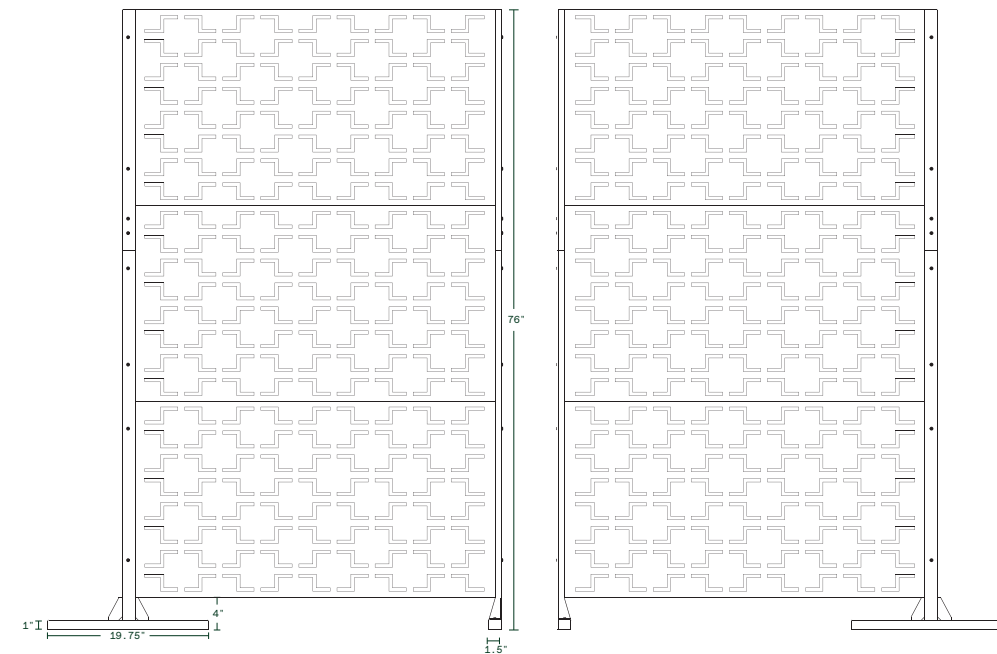

quadra 4 panel set

45" L x 19.75" W x 100" H

Weight: 92 lbs

Dimensions

Button Head Hex Drive Screw
M6×1mm Thread, 20mm Long

Hex Nut
M6×1mm Thread

Hardware Included

privacy screen series

features

modular	85% privacy rating
all weather resistant	easy assembly
optional accessories	various configurations

notes

Though our Privacy Screens stand tall & sturdy on their own out of the box, we recommend anchoring them to the ground for added security and safety.

quadra corner panel set

55.75" L x 55.75" W x 76" H

Weight: 136 lbs

Dimensions

Button Head Hex Drive Screw
M6×1mm Thread, 20mm Long

Hex Nut
M6×1mm Thread

Hardware Included