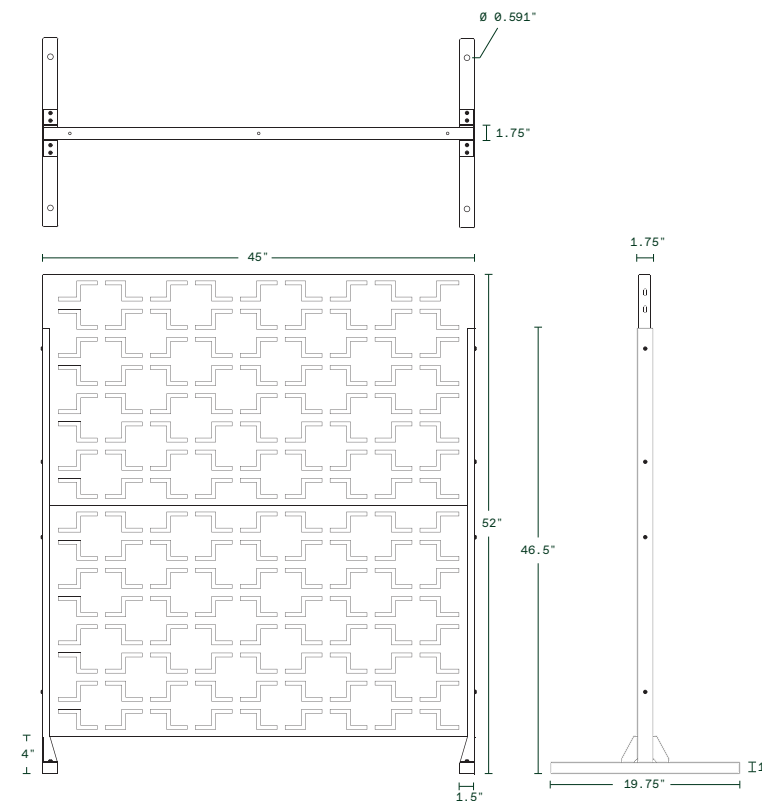

features

- modular
- all weather resistant
- optional accessories
- 85% privacy rating
- easy installation
- various configurations

quadra panel

45" L x 1.25" W x 24" H
Weight: 19 lbs

Dimensions

privacy screen series

quadra 2 panel set

45" L x 19.75" W x 52" H

Weight: 48 lbs

Dimensions

Button Head Hex Drive Screw
M6×1mm Thread, 20mm Long

Hex Nut
M6×1mm Thread

Hardware Included

privacy screen series

quadra 3 panel set

45" L x 19.75" W x 76" H

Weight: 70 lbs

Dimensions

Button Head Hex Drive Screw
M6x1mm Thread, 20mm Long

Hex Nut
M6x1mm Thread

Hardware Included

privacy screen series

quadra 4 panel set

45" L x 19.75" W x 100" H

Weight: 92 lbs

Dimensions

Button Head Hex Drive Screw
M6×1mm Thread, 20mm Long

Hex Nut
M6×1mm Thread

Hardware Included

privacy screen series