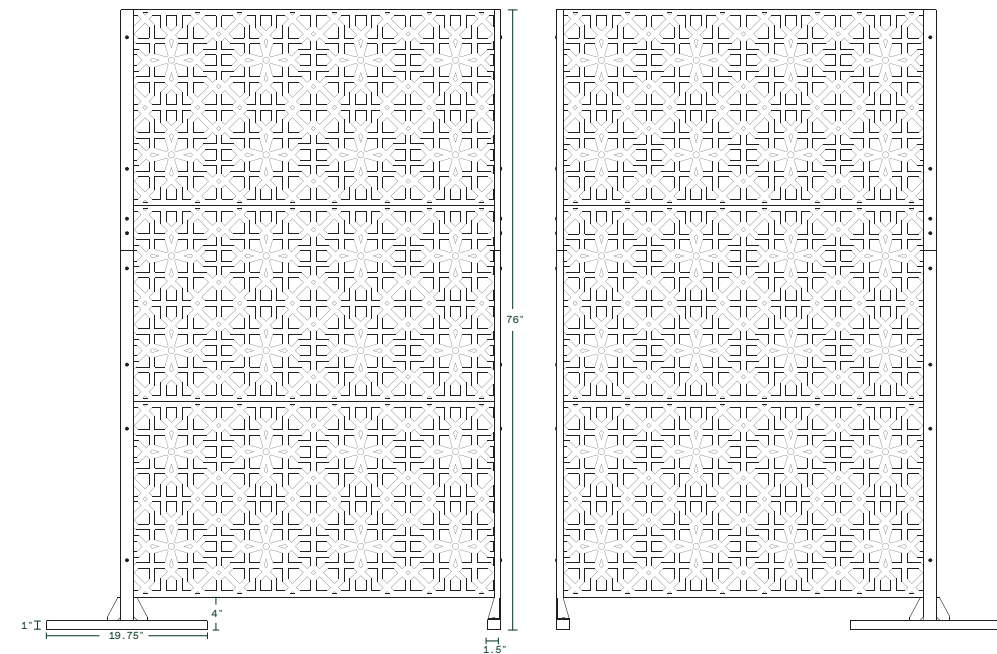

### notes

Though our Privacy Screens stand tall & sturdy on their own out of the box, we recommend anchoring them to the ground for added security and safety.

### parilla corner panel set

55.75" L x 55.75" W x 76" H

Weight: 100 lbs

Dimensions

Button Head Hex Drive Screw  
M6x1mm Thread, 20mm Long

Hex Nut  
M6x1mm Thread