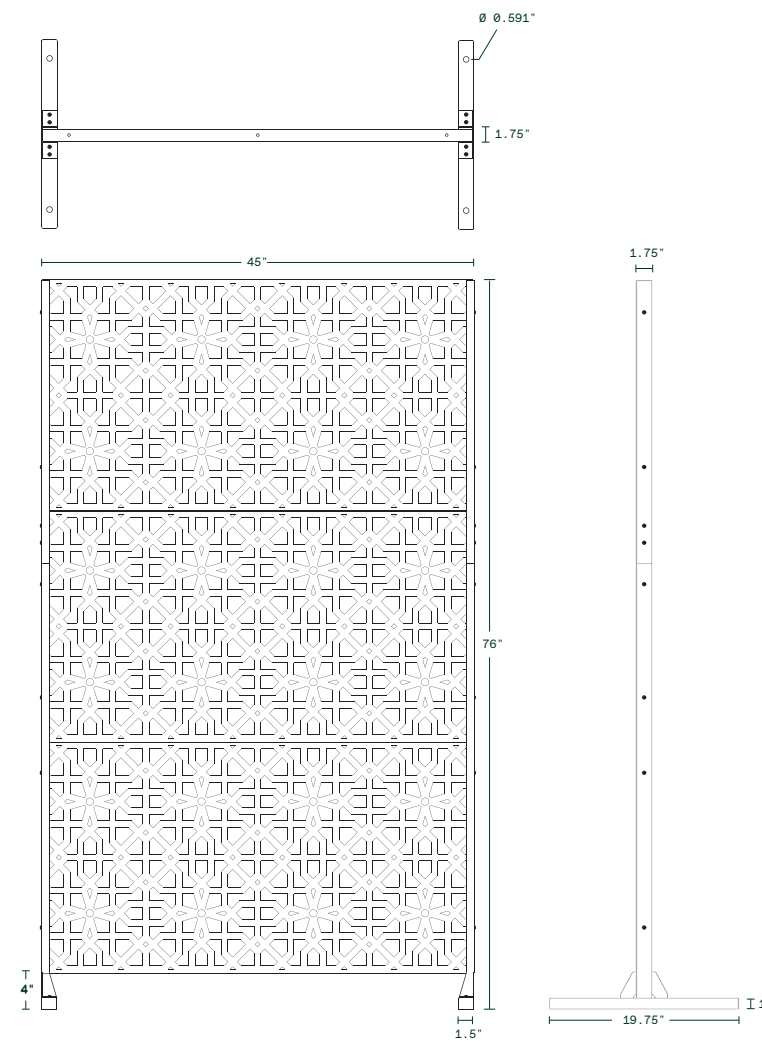

privacy screen series

parilla 3 panel set

(page: 3 of 5)

black

corten steel

*all corten steel products arrive in their raw steel (unrusted) state as shown in contents page.

materials

panel is made from durable 16 gauge steel
frame is made from durable 14 gauge steel

features

modular	65% privacy rating
all weather resistant	easy assembly
optional accessories	various configurations

notes

Though our Privacy Screens stand tall & sturdy on their own out of the box, we recommend anchoring them to the ground for added security and safety.

parilla 3 panel set

45" L x 19.75" W x 76" H

Weight: 52 lbs

Dimensions