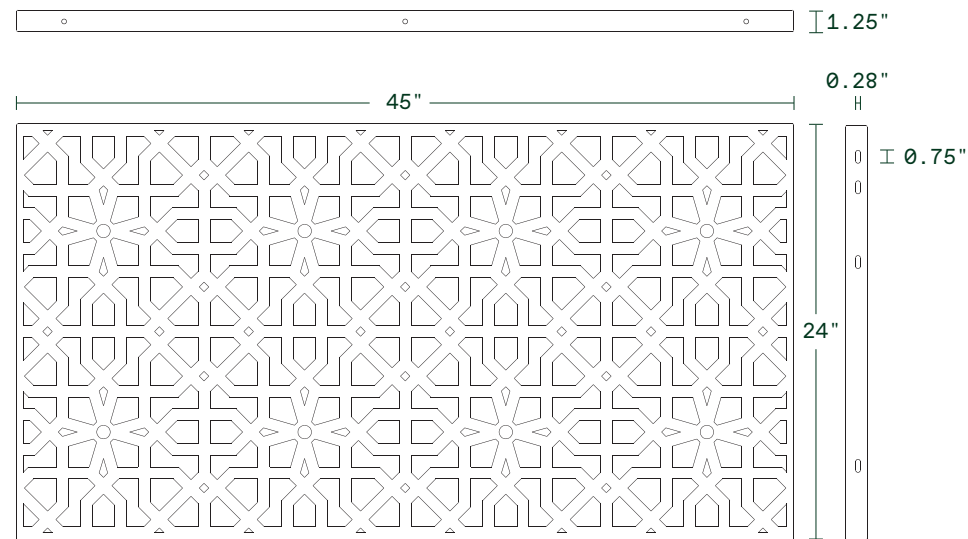

privacy screen series

parilla panel

(page: 1 of 5)

black

corten steel

*all corten steel products arrive in their raw steel (unruled) state as shown in contents page.

materials

panel is made from durable 16 gauge steel

features

- modular
- all weather resistant
- optional accessories
- 65% privacy rating
- easy installation
- various configurations

parilla panel

45" L x 1.25" W x 24" H
Weight: 13 lbs

Dimensions