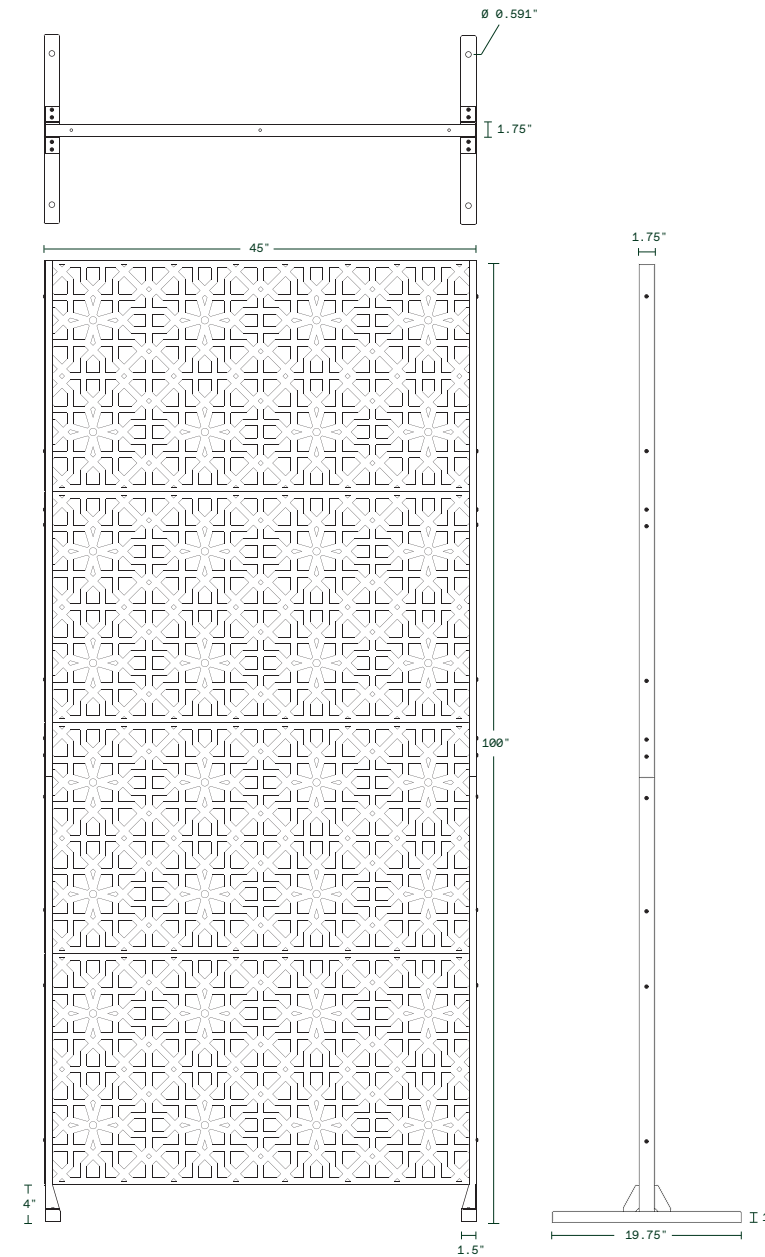

### parilla panel

45" L x 1.25" W x 24" H  
Weight: 13 lbs

Dimensions

### materials

panel is made from durable 16 gauge steel  
frame is made from durable 14 gauge steel

### parilla 4 panel set

45" L x 19.75" W x 100" H

Weight: 68 lbs

Dimensions

Button Head Hex Drive Screw  
M6x1mm Thread, 20mm Long

Hex Nut  
M6x1mm Thread