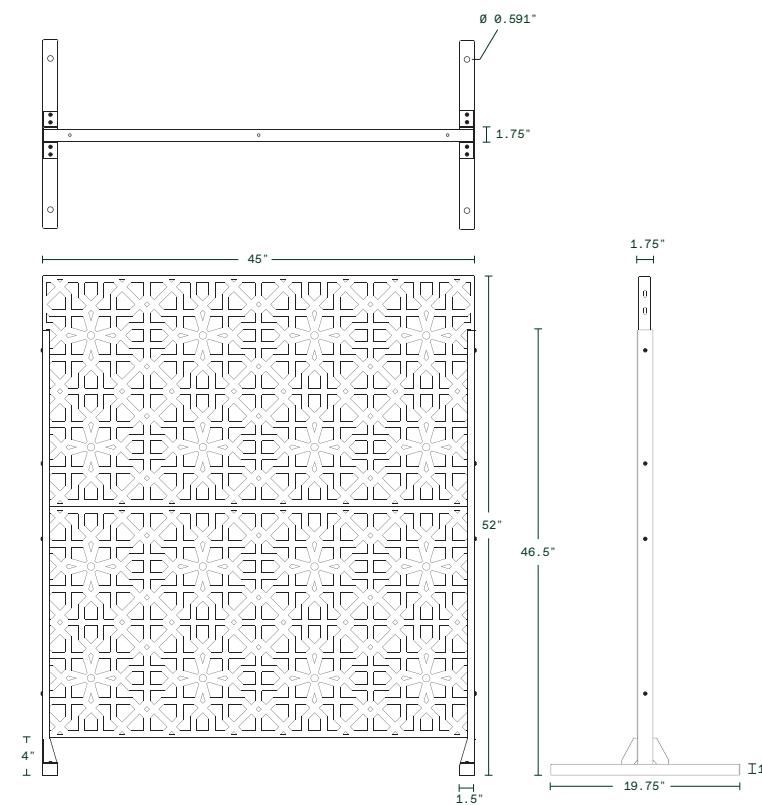

### parilla panel

45" L x 1.25" W x 24" H  
Weight: 13 lbs

Dimensions

### materials

panel is made from durable 16 gauge steel  
frame is made from durable 14 gauge steel

### parilla 2 panel set

45" L x 19.75" W x 52" H

Weight: 36 lbs

Dimensions

Button Head Hex Drive Screw  
M6x1mm Thread, 20mm Long

Hex Nut  
M6x1mm Thread