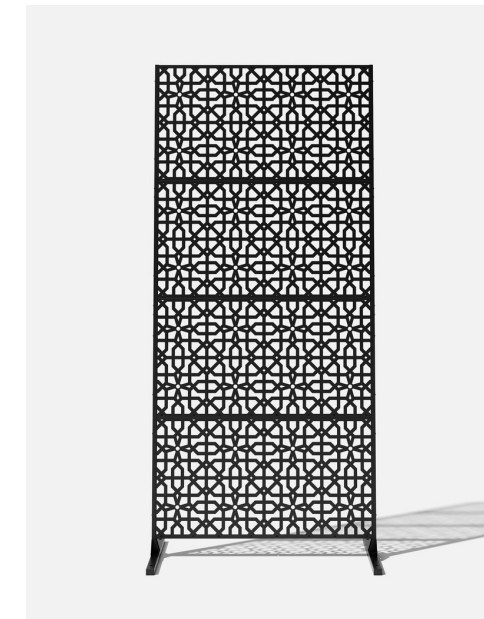

Hardware Included