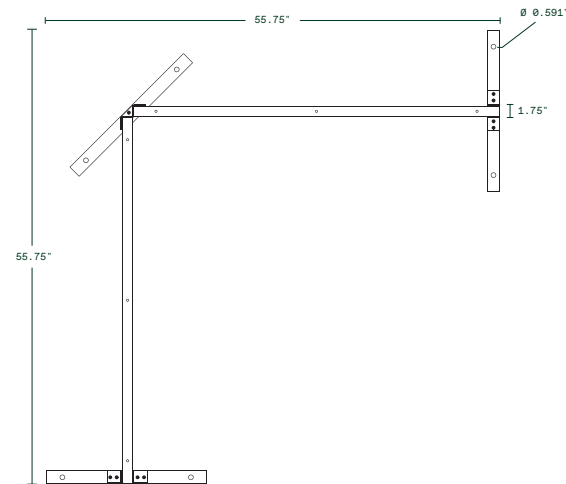

### parilla panel

45" L x 1.25" W x 24" H  
Weight: 13 lbs

Dimensions

### parilla 4 panel set

45" L x 19.75" W x 100" H

Weight: 68 lbs

Dimensions

Button Head Hex Drive Screw  
M6x1mm Thread, 20mm Long

Hex Nut  
M6x1mm Thread

### parilla corner panel set

55.75" L x 55.75" W x 76" H

Weight: 100 lbs

Dimensions

Button Head Hex Drive Screw  
M6x1mm Thread, 20mm Long

Hex Nut  
M6x1mm Thread