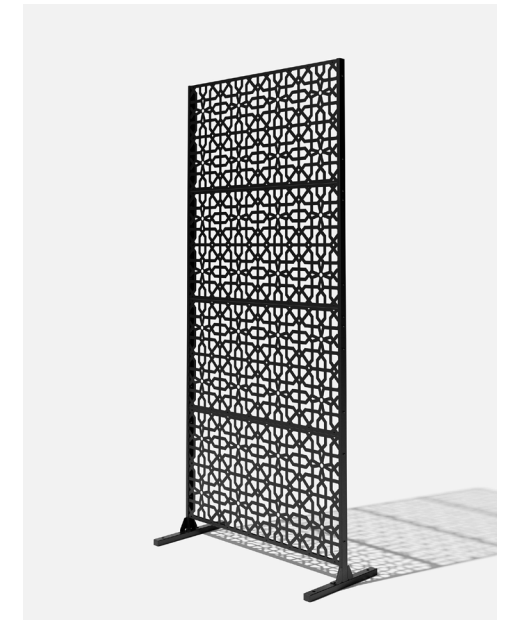

Hardware Included