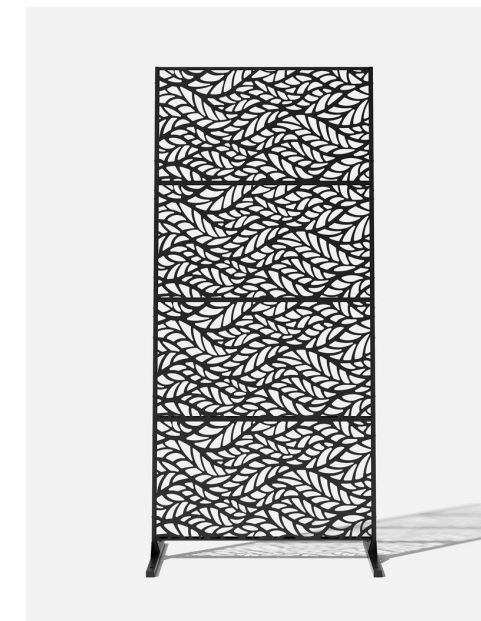

flowleaf 4 panel set

45" L x 19.75" W x 100" H
Weight: 67 lbs

Dimensions

Button Head Hex Drive Screw
M6x1mm Thread, 20mm Long

Hex Nut
M6x1mm Thread

Hardware Included

privacy screen series

flowleaf corner set