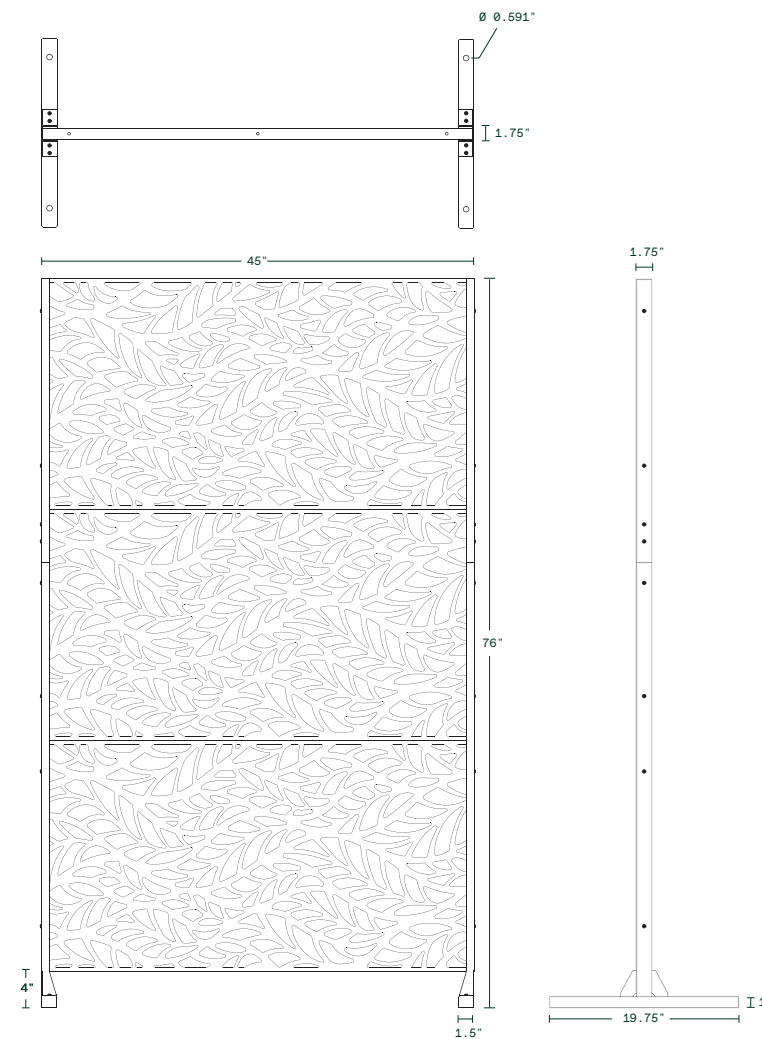

features

- modular
- all weather resistant
- optional accessories
- 55% privacy rating
- easy installation
- various configurations

flowleaf panel

45" L x 1.25" W x 24" H
Weight: 13 lbs

Dimensions

privacy screen series

flowleaf 2 panel set

45" L x 19.75" W x 52" H

Weight: 35 lbs

Dimensions

Button Head Hex Drive Screw
M6x1mm Thread, 20mm Long

Hex Nut
M6x1mm Thread

Hardware Included

privacy screen series

flowleaf 3 panel set

45" L x 19.75" W x 76" H
Weight: 51 lbs

Dimensions

Button Head Hex Drive Screw
M6x1mm Thread, 20mm Long

Hex Nut
M6x1mm Thread

Hardware Included

privacy screen series

flowleaf 4 panel set

flowleaf 4 panel set

45" L x 19.75" W x 100" H
Weight: 67 lbs

Dimensions

Button Head Hex Drive Screw
M6x1mm Thread, 20mm Long

Hex Nut
M6x1mm Thread

Hardware Included

privacy screen series

flowleaf corner set