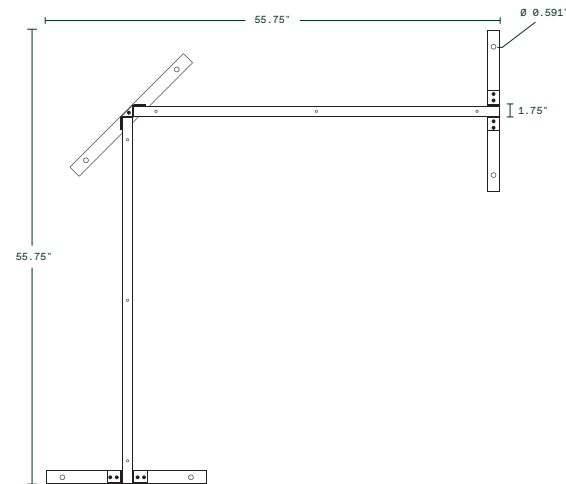

flowleaf 3 panel set

45" L x 19.75" W x 76" H
Weight: 51 lbs

Dimensions

Button Head Hex Drive Screw
M6x1mm Thread, 20mm Long

Hex Nut
M6x1mm Thread

Hardware Included

privacy screen series

flowleaf 4 panel set

flowleaf 4 panel set

45" L x 19.75" W x 100" H
Weight: 67 lbs

Dimensions

Button Head Hex Drive Screw
M6x1mm Thread, 20mm Long

Hex Nut
M6x1mm Thread

Hardware Included

privacy screen series

flowleaf corner set

flowleaf corner panel set

55.75" L x 55.75" W x 76" H
Weight: 99 lbs

Dimensions

Button Head Hex Drive Screw
M6x1mm Thread, 20mm Long

Hex Nut
M6x1mm Thread

Hardware Included