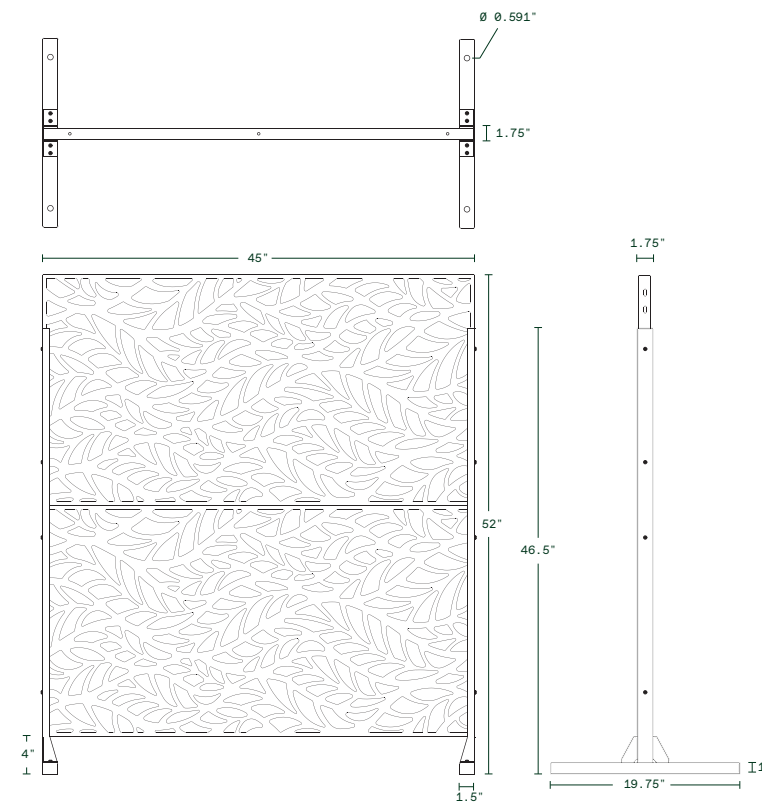

features

- modular
- all weather resistant
- optional accessories
- 55% privacy rating
- easy installation
- various configurations

flowleaf panel

45" L x 1.25" W x 24" H
Weight: 13 lbs

Dimensions

privacy screen series

flowleaf 2 panel set

45" L x 19.75" W x 52" H

Weight: 35 lbs

Dimensions

Button Head Hex Drive Screw
M6x1mm Thread, 20mm Long

Hex Nut
M6x1mm Thread

Hardware Included

privacy screen series

flowleaf 3 panel set

45" L x 19.75" W x 76" H
Weight: 51 lbs

Dimensions

Button Head Hex Drive Screw
M6x1mm Thread, 20mm Long

Hex Nut
M6x1mm Thread

Hardware Included

privacy screen series

flowleaf 4 panel set

flowleaf 4 panel set

45" L x 19.75" W x 100" H
Weight: 67 lbs

Dimensions

Button Head Hex Drive Screw
M6x1mm Thread, 20mm Long

Hex Nut
M6x1mm Thread

Hardware Included

privacy screen series

flowleaf corner set