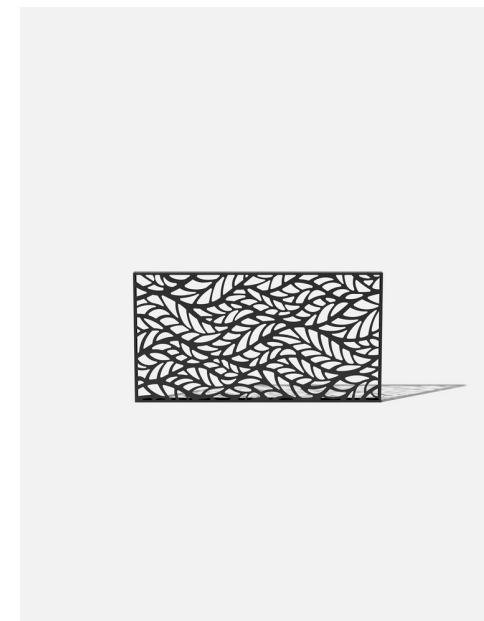

privacy screen series

flowleaf panel

(page: 1 of 5)

black 

corten steel 

*all corten steel products arrive in their raw steel (unruled) state as shown in contents page.

materials

panel is made from durable 16 gauge steel

features

- modular
- all weather resistant
- optional accessories
- 55% privacy rating
- easy installation
- various configurations

flowleaf panel

45" L x 1.25" W x 24" H
Weight: 13 lbs

Dimensions

privacy screen series

flowleaf 2 panel set

(page: 2 of 5)

black

corten steel

*all corten steel products arrive in their raw steel (unrusted) state as shown in contents page.

materials

panel is made from durable 16 gauge steel
frame is made from durable 14 gauge steel