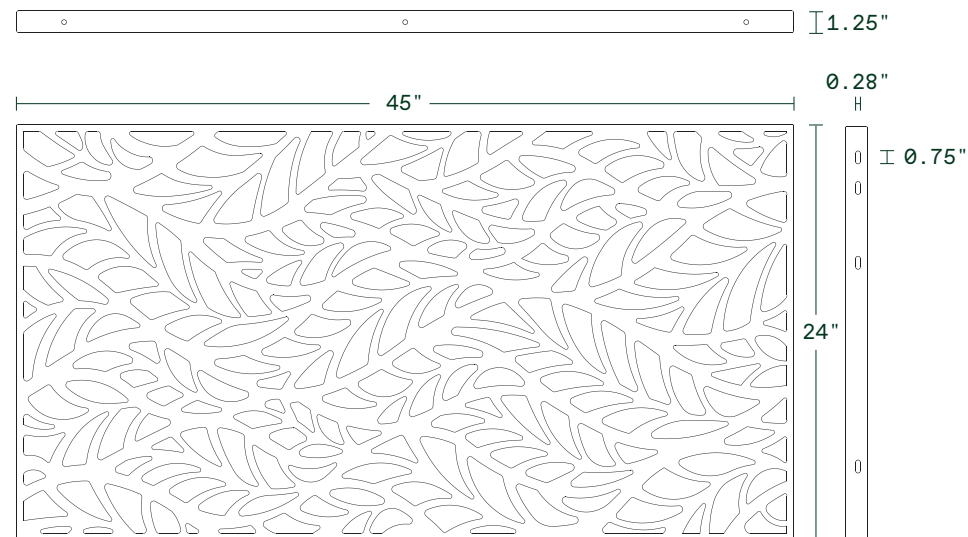

privacy screen series

flowleaf panel

(page: 1 of 5)

black 

corten steel 

*all corten steel products arrive in their raw steel (unruled) state as shown in contents page.

materials

panel is made from durable 16 gauge steel

features

- modular
- all weather resistant
- optional accessories
- 55% privacy rating
- easy installation
- various configurations

flowleaf panel

45" L x 1.25" W x 24" H
Weight: 13 lbs

Dimensions

privacy screen series

flowleaf 4 panel set

45" L x 19.75" W x 100" H
Weight: 67 lbs

Dimensions

Button Head Hex Drive Screw
M6x1mm Thread, 20mm Long

Hex Nut
M6x1mm Thread

Hardware Included

privacy screen series

flowleaf corner set

flowleaf corner panel set

55.75" L x 55.75" W x 76" H
Weight: 99 lbs

Dimensions

Button Head Hex Drive Screw
M6x1mm Thread, 20mm Long

Hex Nut
M6x1mm Thread

Hardware Included