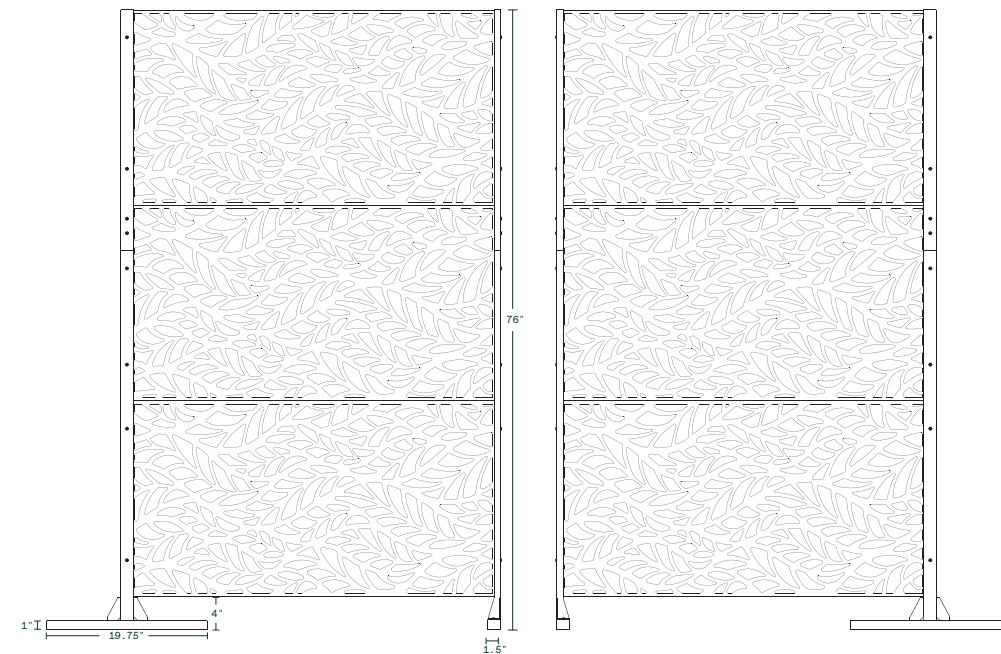

features

- modular
- all weather resistant
- optional accessories
- 55% privacy rating
- easy installation
- various configurations

flowleaf panel

45" L x 1.25" W x 24" H
Weight: 13 lbs

Dimensions

privacy screen series

flowleaf 4 panel set

45" L x 19.75" W x 100" H
Weight: 67 lbs

Dimensions

Button Head Hex Drive Screw
M6x1mm Thread, 20mm Long

Hex Nut
M6x1mm Thread

Hardware Included

privacy screen series

flowleaf corner set

features

modular	55% privacy rating
all weather resistant	easy assembly
optional accessories	various configurations

notes

Though our Privacy Screens stand tall & sturdy on their own out of the box, we recommend anchoring them to the ground for added security and safety.

flowleaf corner panel set

55.75" L x 55.75" W x 76" H
Weight: 99 lbs

Dimensions

Button Head Hex Drive Screw
M6x1mm Thread, 20mm Long

Hex Nut
M6x1mm Thread

Hardware Included