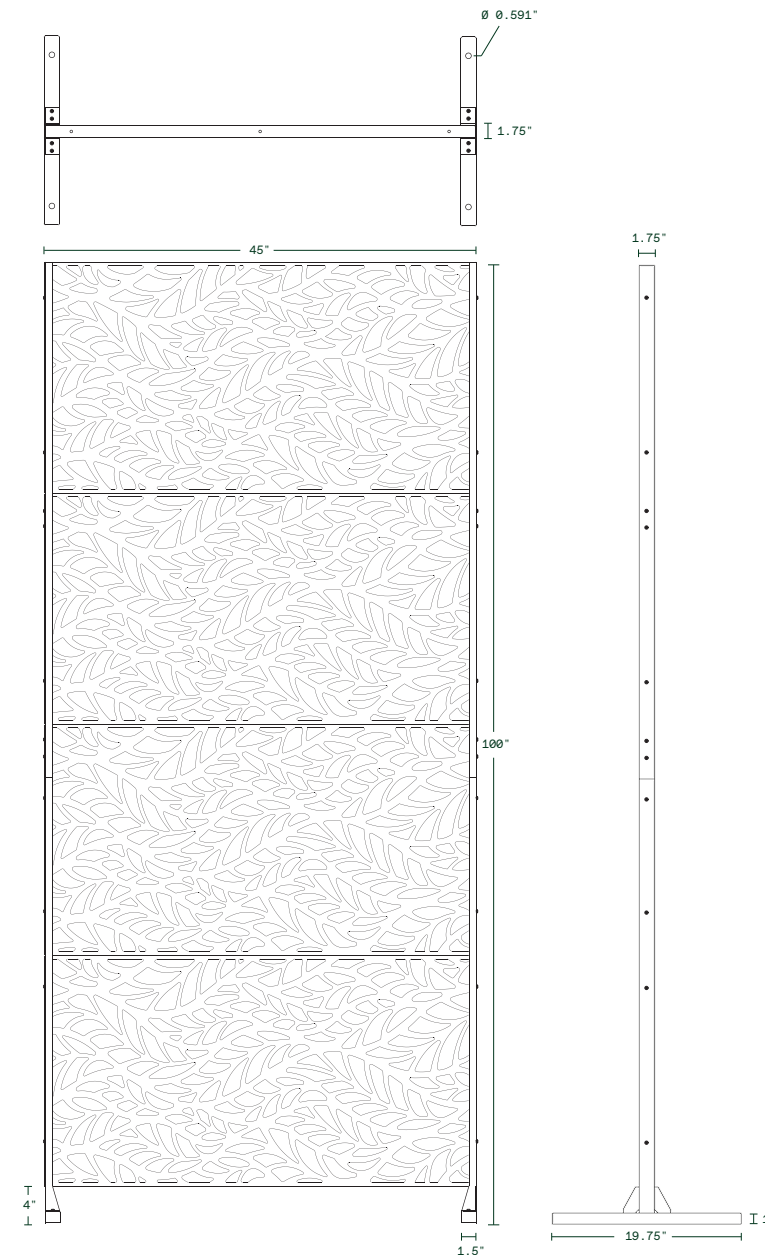

flowleaf 3 panel set

45" L x 19.75" W x 76" H
Weight: 51 lbs

Dimensions

Button Head Hex Drive Screw
M6x1mm Thread, 20mm Long

Hex Nut
M6x1mm Thread

Hardware Included

privacy screen series

flowleaf 4 panel set

features

modular	55% privacy rating
all weather resistant	easy assembly
optional accessories	various configurations

notes

Though our Privacy Screens stand tall & sturdy on their own out of the box, we recommend anchoring them to the ground for added security and safety.

flowleaf 4 panel set

45" L x 19.75" W x 100" H
Weight: 67 lbs

Dimensions

Button Head Hex Drive Screw
M6x1mm Thread, 20mm Long

Hex Nut
M6x1mm Thread

Hardware Included

privacy screen series

flowleaf corner set

flowleaf corner panel set

55.75" L x 55.75" W x 76" H
Weight: 99 lbs

Dimensions

Button Head Hex Drive Screw
M6x1mm Thread, 20mm Long

Hex Nut
M6x1mm Thread

Hardware Included