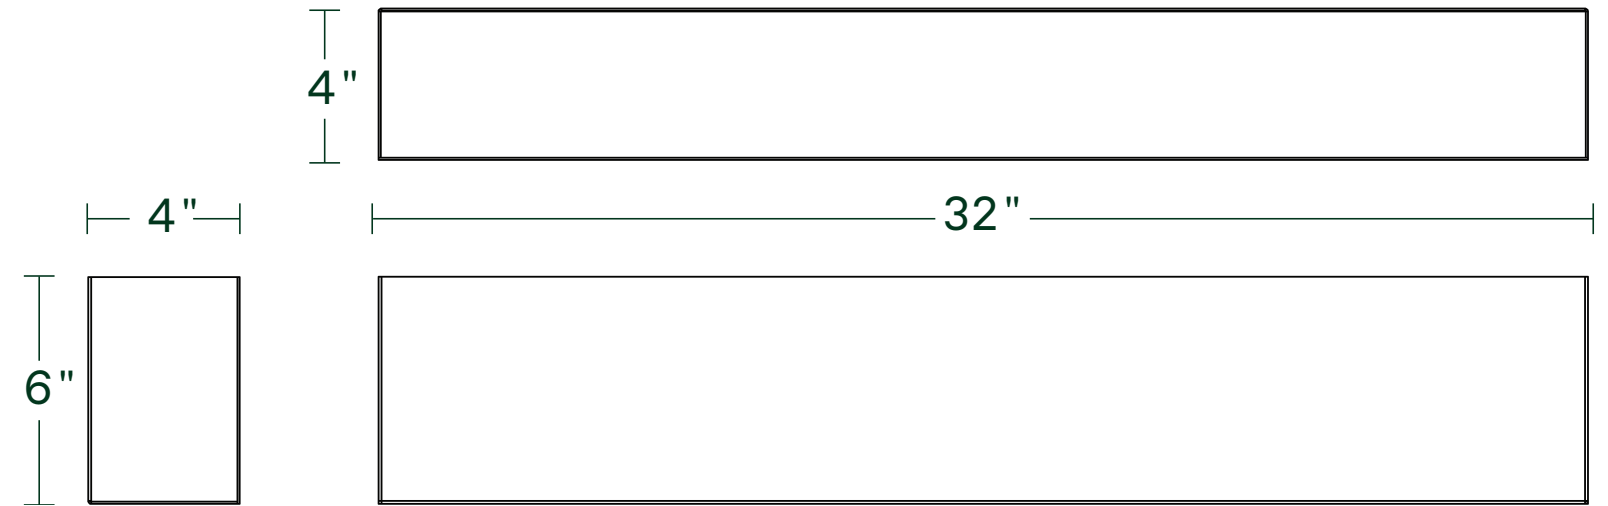

geo series

geo tall planter

geo tall planter

32"L x 4"W x 6"H

Weight: 10 lbs

Capacity: 3.3 gal | 12.5 L

black

white

Dimensions