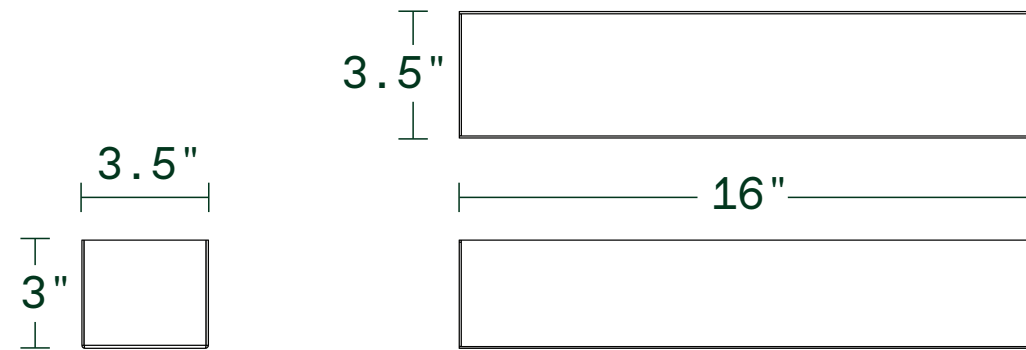

geo series

geo short planter

geo short planter

16"L x 3.5"W x 3"H
Weight: 3 lbs
Capacity: 0.7 gal | 2.7 L

black

white

stainless steel

materials

made from 16 gauge steel

features

indoor/outdoor use

modular

rust resistant

commercial grade
construction

Dimensions