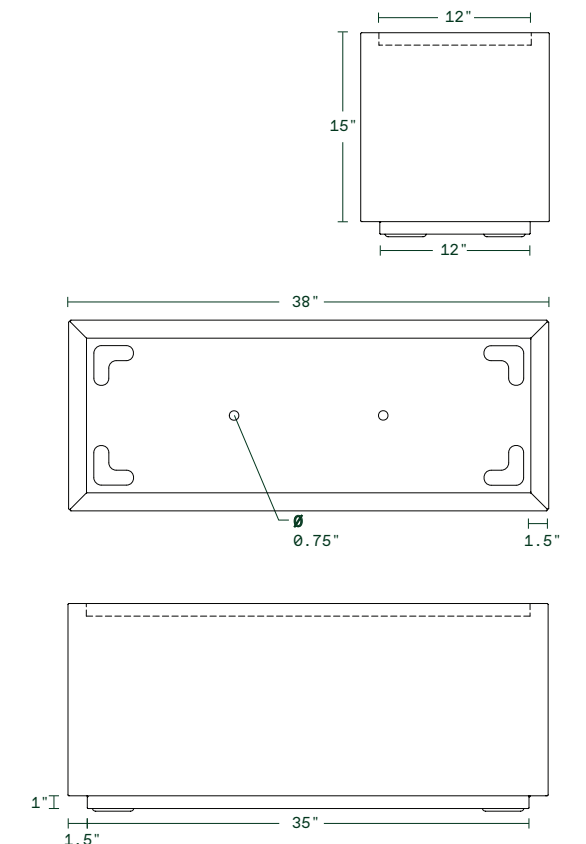

### long box small

25"L x 11"W x 13"H  
weight: 23 lbs  
capacity: 15.4 gal | 58.6 L

interior dimensions

exterior dimensions

### long box medium

32"L x 10"W x 16.25"H  
weight: 26 lbs  
capacity: 22.8 gal | 86.6 L

interior dimensions

exterior dimensions

### long box large

38"L x 15"W x 16.25"H  
weight: 35 lbs  
capacity: 40 gal | 151.7 L

interior dimensions

exterior dimensions