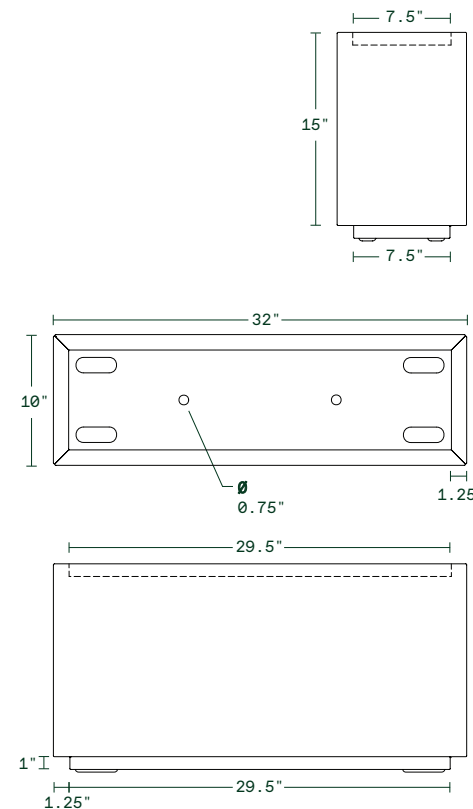

### hardware included

-  butterfly nut - m6 x 1mm thread
-  hex bolt - m6 x 1mm thread, 12mm long
-  floating snap-in nut - m6 x 1mm thread

### long box small

25"L x 11"W x 13"H  
weight: 23 lbs  
capacity: 15.4 gal | 58.6 L

interior dimensions

exterior dimensions

### long box medium

32"L x 10"W x 16.25"H  
weight: 26 lbs  
capacity: 22.8 gal | 86.6 L

interior dimensions

exterior dimensions

### long box large

38"L x 15"W x 16.25"H  
weight: 35 lbs  
capacity: 40 gal | 151.7 L

interior dimensions

exterior dimensions