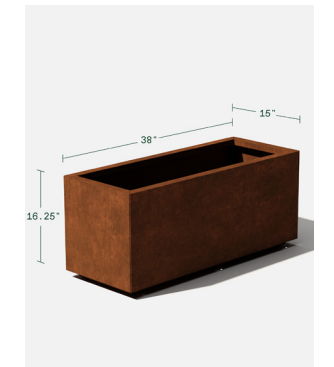

### long box small

25"L x 11"W x 13"H  
weight: 23 lbs  
capacity: 15.4 gal | 58.6 L

interior dimensions

exterior dimensions

### long box medium

32"L x 10"W x 16.25"H  
weight: 26 lbs  
capacity: 22.8 gal | 86.6 L

interior dimensions

exterior dimensions

### long box large

38"L x 15"W x 16.25"H  
weight: 35 lbs  
capacity: 40 gal | 151.7 L

interior dimensions

exterior dimensions