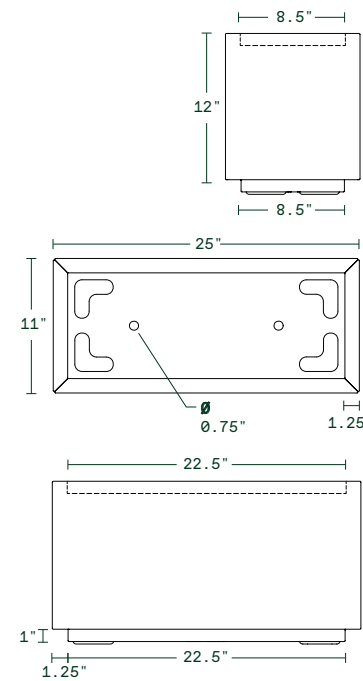

### hardware included

-  butterfly nut - m6 x 1mm thread
-  hex bolt - m6 x 1mm thread, 12mm long
-  floating snap-in nut - m6 x 1mm thread

### long box small

25"L x 11"W x 13"H  
weight: 23 lbs  
capacity: 15.4 gal | 58.6 L

interior dimensions

exterior dimensions

### long box medium

32"L x 10"W x 16.25"H  
weight: 26 lbs  
capacity: 22.8 gal | 86.6 L

interior dimensions

exterior dimensions

### long box large

38"L x 15"W x 16.25"H  
weight: 35 lbs  
capacity: 40 gal | 151.7 L

interior dimensions

exterior dimensions