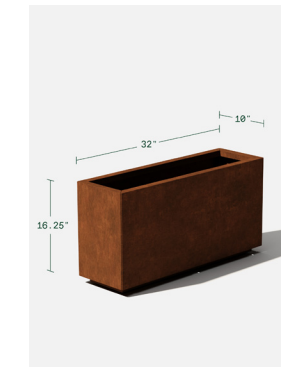

### long box small

25"L x 11"W x 13"H  
weight: 23 lbs  
capacity: 15.4 gal | 58.6 L

interior dimensions

exterior dimensions

### long box medium

32"L x 10"W x 16.25"H  
weight: 26 lbs  
capacity: 22.8 gal | 86.6 L

interior dimensions

exterior dimensions

### long box large

38"L x 15"W x 16.25"H  
weight: 35 lbs  
capacity: 40 gal | 151.7 L

interior dimensions

exterior dimensions