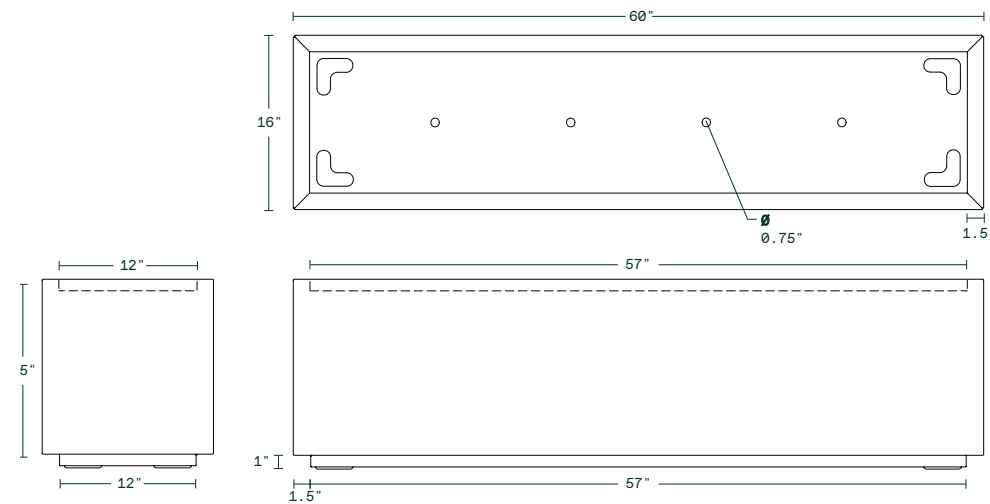

corten steel series

long box planter

(page: 2 of 2)

corten steel*

* all corten steel products arrive in their raw steel (unrusted) state as shown in contents page.

materials

made from 16 gauge corten steel

features

all weather resistant	commercial grade construction
foam insulation	drainage plugs included
drainage holes	assembly required
optional drip tray	
easy installation	

hardware included

- butterfly nut - m6 x 1mm thread
- hex bolt - m6 x 1mm thread, 12mm long
- floating snap-in nut - m6 x 1mm thread

long box extra large

60"L x 15"W x 16.25"H
weight: 64 lbs
capacity: 64.2 gal | 243.2 L

interior dimensions