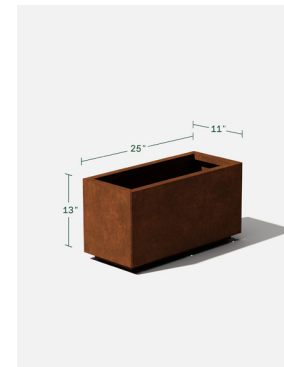

### hardware included

-  butterfly nut - m6 x 1mm thread
-  hex bolt - m6 x 1mm thread, 12mm long
-  floating snap-in nut - m6 x 1mm thread

### long box small

25"L x 11"W x 13"H  
weight: 23 lbs  
capacity: 15.4 gal | 58.6 L

interior dimensions

exterior dimensions

### long box medium

32"L x 10"W x 16.25"H  
weight: 26 lbs  
capacity: 22.8 gal | 86.6 L

interior dimensions

exterior dimensions

### long box large

38"L x 15"W x 16.25"H  
weight: 35 lbs  
capacity: 40 gal | 151.7 L

interior dimensions

exterior dimensions