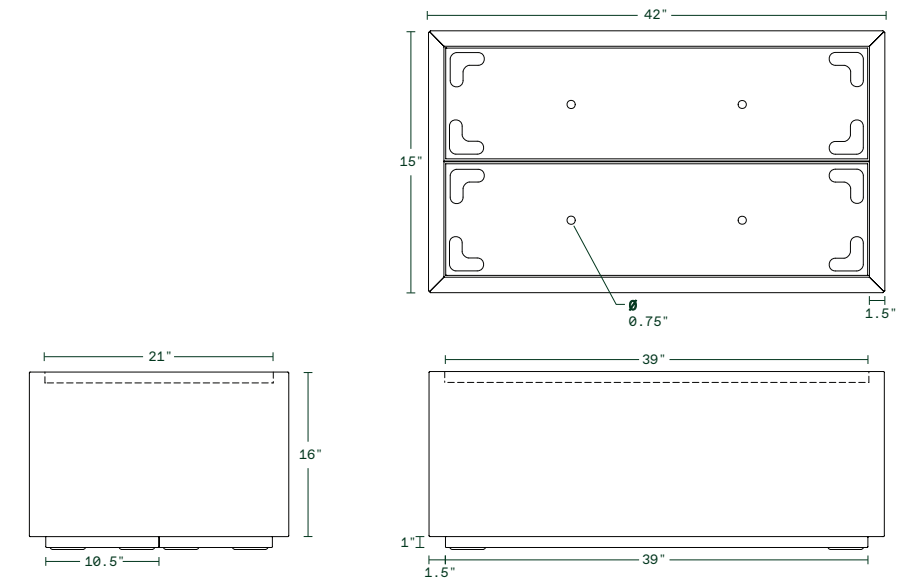

### hardware included

-  butterfly nut - m6 x 1mm thread
-  hex bolt - m6 x 1mm thread, 12mm long
-  floating snap-in nut - m6 x 1mm thread

### long box extra large

60"L x 15"W x 16.25"H  
weight: 64 lbs  
capacity: 64.2 gal | 243.2 L

interior dimensions

exterior dimensions

### long box wide

42"L x 24"W x 16.25"H  
weight: 58 lbs  
capacity: 70.9 gal | 268.4 L

interior dimensions

exterior dimensions

veradek — outdoor

info@veradek.com

veradek.com

@veradek