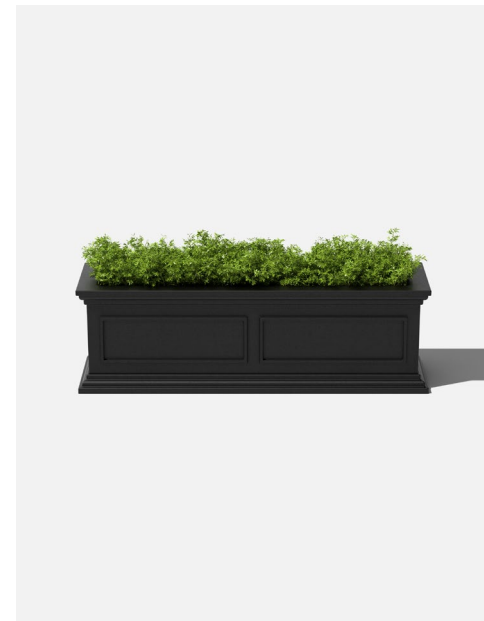

features

all weather resistant

crack proof

fade resistant

scratch resistant

drainage holes

5 year limited
warranty

Interior Dimensions

Exterior Dimensions