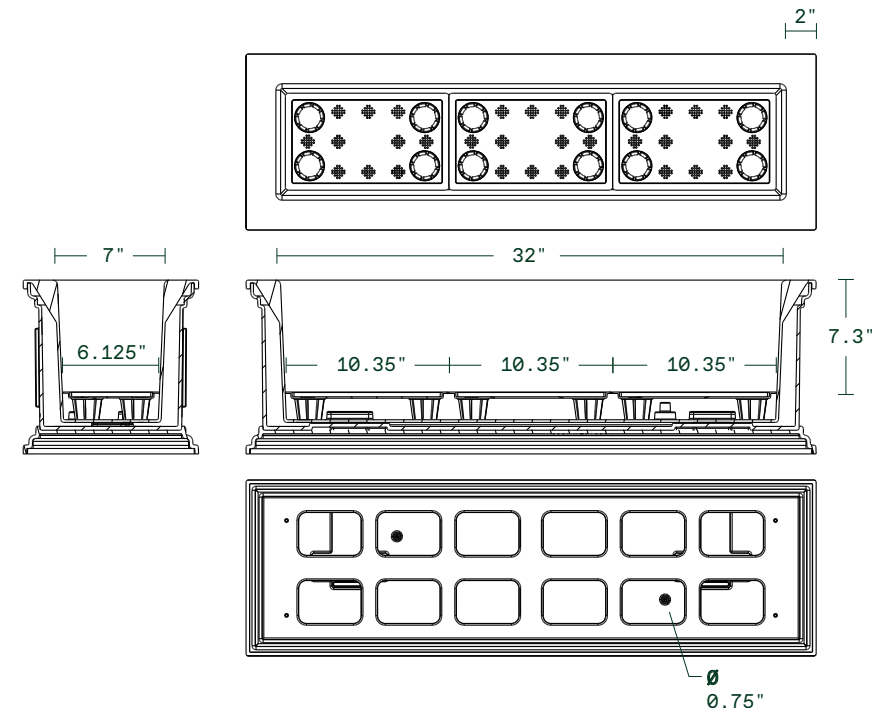

brixton series

window box planter

window box thirty-six

36"L x 11"W x 11"H

Weight: 20 lbs

Capacity: 7.6 gal | 34.6 L

Capacity with Shelf: 6.5 gal | 29.0 L

 Phillips Rounded Head
Thread-Forming Screw
Number 10 Size, 1/2" Long

black

white

gray

materials

durable polypropylene construction
made in canada

features

all weather resistant

crack proof

fade resistant

scratch resistant

drainage holes

5 year limited
warranty

Interior Dimensions

Exterior Dimensions

Hardware Included