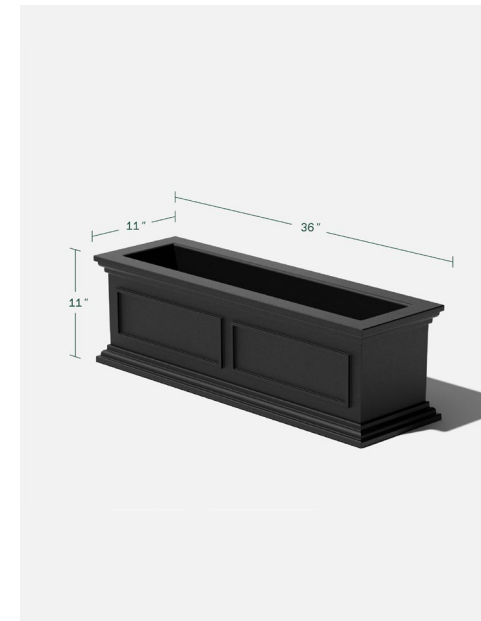

features

all weather resistant

crack proof

fade resistant

scratch resistant

drainage holes

5 year limited
warranty

Interior Dimensions

Exterior Dimensions