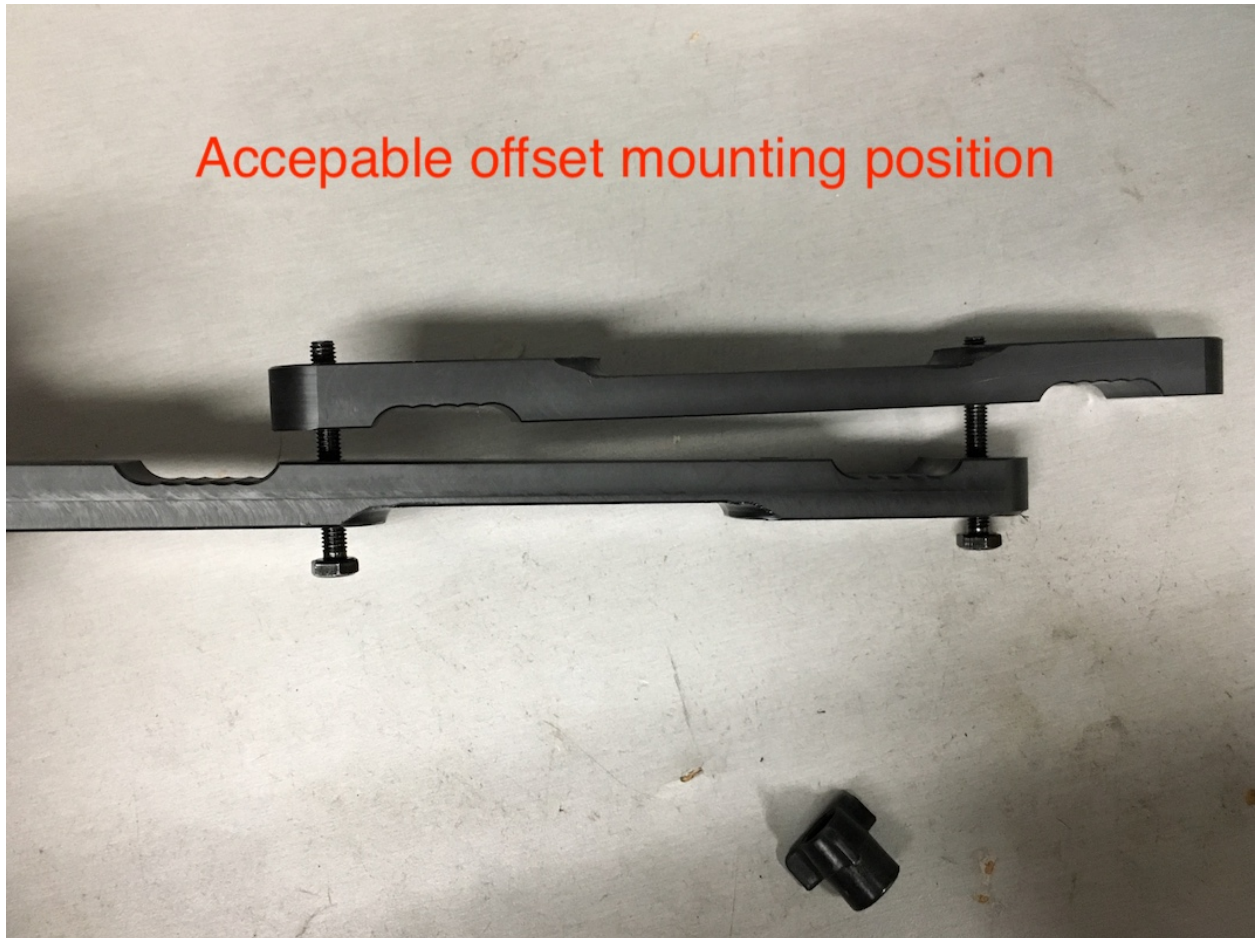

# Shifteck Camera Mount Installation Photos for GT350 and GT350R

Cars with Head Rests - Normal to offset the mounting bracket 1 hole in either direction.

Acceptable offset mounting position

## Square Mounting Position