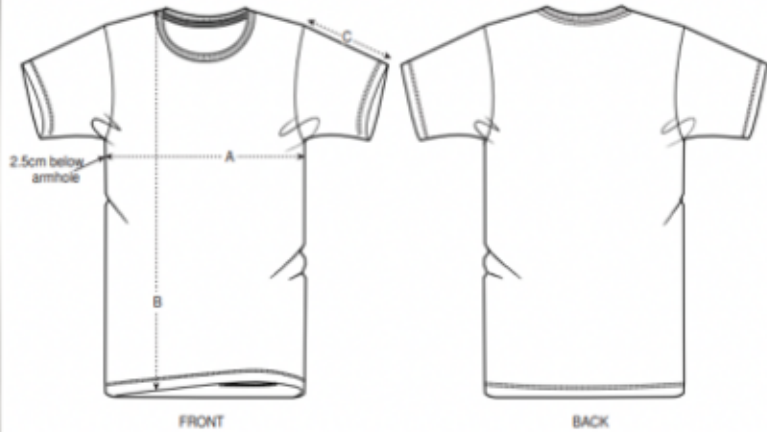

Unisex Rebel Tee

SIZES		XXS	XS	S	M	L	XL	XXL
A	Half Chest	43.5	46	49	52	55	58	61
B	Body Length	64	66	69	72	74	76	78
C	Sleeve Length	19	19.5	20.5	21.5	22.5	22.5	23.5

Male model:
Ben is 188 cm – Size L

Female model:
Claire is 172 cm – Size XS