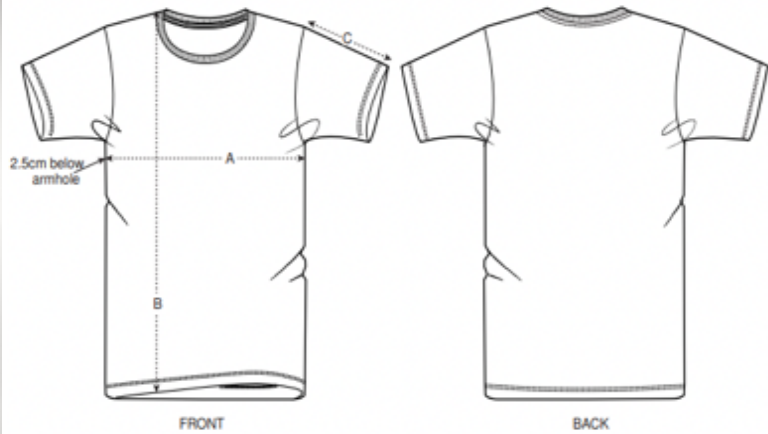

## Unisex Rebel Tee

SIZES		XXS	XS	S	M	L	XL	XXL
A	Half Chest	43.5	46	49	52	55	58	61
B	Body Length	64	66	69	72	74	76	78
C	Sleeve Length	19	19.5	20.5	21.5	22.5	22.5	23.5

Male model:  
Ben is 188 cm – Size L

Female model:  
Claire is 172 cm – Size XS