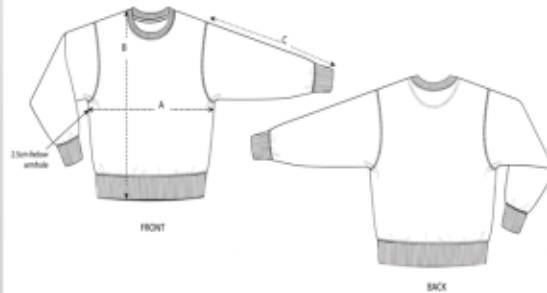

Unisex Rebel Sweater

SIZES		XXS	XS	S	M	L	XL	XXL
A	Half Chest	51.5	54	56.5	59	62	65	68
B	Body Length	62	63	66	70	72	74	76
C	Sleeve Length	57.5	58.5	61.5	64	65.5	67	68.5

Male model:
Marcellin is 184 cm – Size L

Female model:
Elissa is 167cm – Size S

Wash Instructions

Wash similar colours together, do not iron on print, wash and iron inside out.

Or give it to your mama, she knows how to do it.