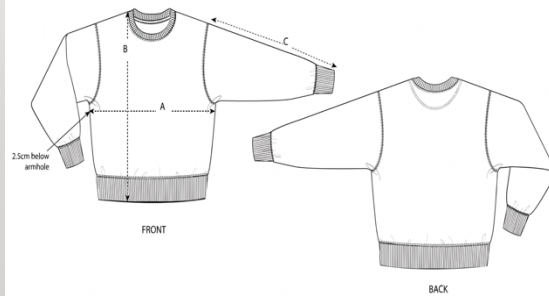

Unisex Rebel Sweater

SIZES		XXS	XS	S	M	L	XL	XXL
A	Half Chest	51.5	54	56.5	59	62	65	68
B	Body Length	62	63	66	70	72	74	76
C	Sleeve Length	57.5	58.5	61.5	64	65.5	67	68.5

Male model:
Marcellin is 184 cm – Size L

Female model:
Elissa is 167cm – Size S

Wash Instructions

Wash similar colours together, do not iron on print, wash and iron inside out.

Or give it to your mama, she knows how to do it.