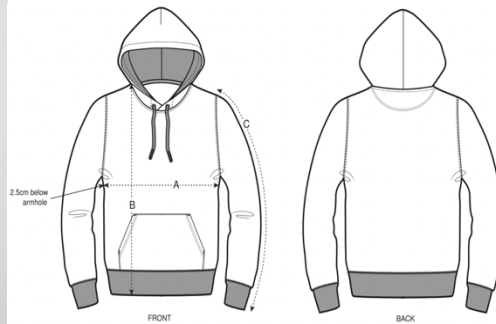

Unisex Rebel Hoodie

SIZES		XXS	XS	S	M	L	XL	XXL
A	Half Chest	46.5	49	51.5	54	57	60	63
B	Body Length	63	65	68	72	74	76	78
C	Sleeve Length	60.5	61.5	64	65.5	67	68.5	70

Wash Instructions

Wash similar colours together, do not iron on print, wash and iron inside out.