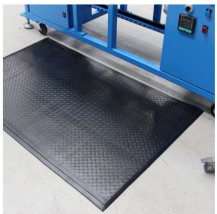

Orthomat® Comfort Plus

Thicker foam anti-fatigue mat for dry workplaces

- A thicker, dual layer foam anti-fatigue mat for maximum levels of comfort.
- The new wear resistant top surface provides additional resilience against wear and tear
- Insulates against cold concrete floors.
- Best suited to dry environments.
- Ideal for demanding environments where regular turning is involved.
- Checkerplate surface provides attractive appearance.
- Available in mats and rolls.

Technical Specifications

Material	Open Cell PVC foam
Surface Finish	Tough Checker plate surface
Product Height	15 mm
Min. Operating Temperature	0°C
Max. Operating Temperature	+60°C
Environmental Resistance	Suitable for dry indoor environments
Typical Applications	Production lines, Assembly areas, Packing stations, Workbenches
Installation Method	Loose lay
Accessories	Bevelled Edging
Cleaning Method	Brush/mop the top surface
Fire Tested to	BS EN 13501-1 Class Cfl - s1
COO (Country of Origin)	CN
Guarantee	2 year when used in a dry environment
Manufacturing process	Injection Moulding