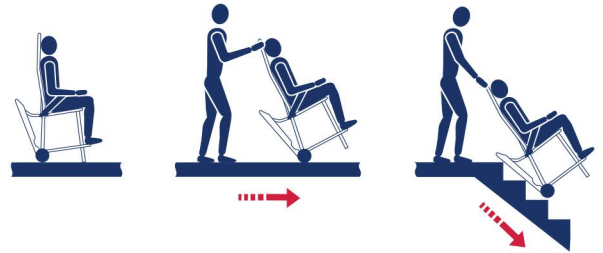

exitMASTER®

EGO!

World First
NEW
Concept
Evacuation
Chair

“ Easy to open, load & travel downstairs ”

Your benefits:

- ▶ 2 wheel SOLOGo™ evacuation solution
- ▶ Instant deployment
- ▶ Extra slim storage
- ▶ Auto-braked wheels when folded

£
Incredible Value

European & International Patents & Registered Designs.

TECHNICAL INFORMATION

Code	EME	Landing Size:	75 x 75cm min (30 x 30")
Capacity	180kg (28st)	Dimensions	H141 x W50 x D22cm
Stair Angle	28-42°	Stored:	(H56 x W20 x D9")
Weight	13.1kg		