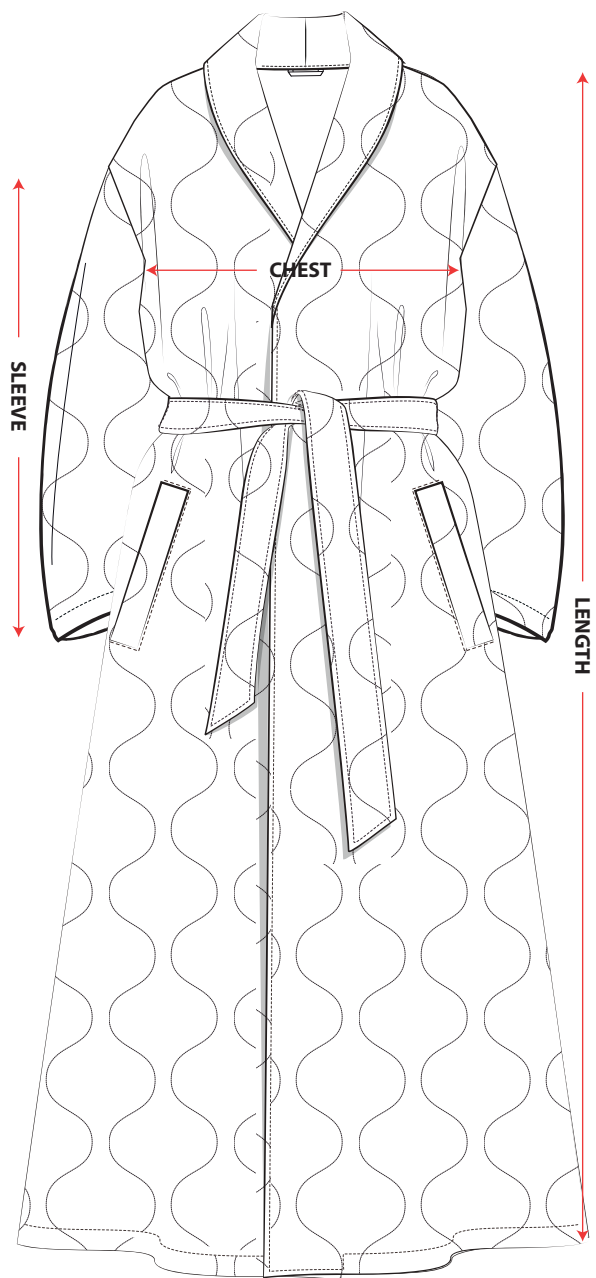

CHART - centimeters

SIZE	XS	S	M	L	XL
WAIST	37	39	42	44	46
SEAT	51	53	56	58	60
INSEAM	73	74	75	76	77

CHART - centimeters

SIZE	XS	S	M	L	XL
WAIST	37	39	42	44	46
SEAT	51	53	56	58	60
INSEAM	12	13	13,5	14	14,5

CHART - centimeters

SIZE	XS	S	M	L	XL
CHEST	51	54	57	60	63
LENGTH	71	73	74	76	77
SHOULDER	47	49	50	52	53
SLEEVE	25	26	26,5	27	28

CHART - centimeters

SIZE	XS	S	M	L	XL
CHEST	52	55	58	61	64
FRONT LENGTH	73	75	76	78	79
BACK LENGTH	77	79	80	82	83
SHOULDER	45	46	48	49	50
SLEEVE	63	64	65	66	67

CHART - centimeters

SIZE	XS	S/M	L/XL
CHEST	60	63	66
LENGTH	123	133	138
SLEEVE	54	57	58