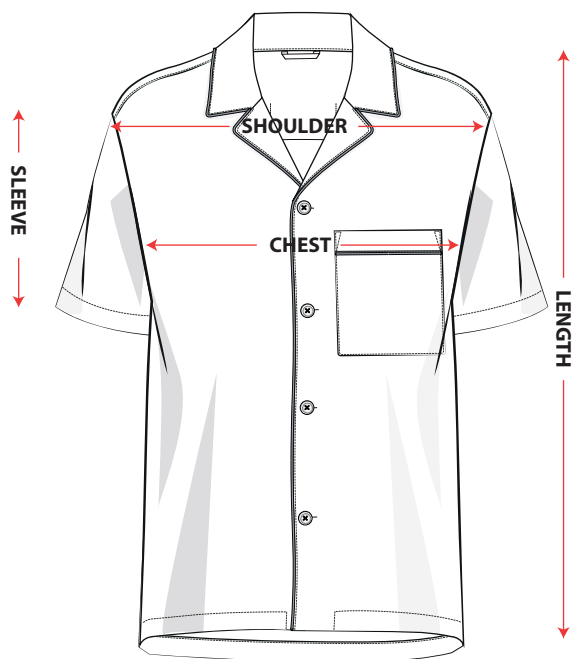

CHART - centimeters

SIZE	XS	S	M	L	XL
WAIST	37	39	42	44	46
SEAT	51	53	56	58	60
INSEAM	73	74	75	76	77

CHART - centimeters

SIZE	XS	S	M	L	XL
WAIST	37	39	42	44	46
SEAT	51	53	56	58	60
INSEAM	12	13	13,5	14	14,5

CHART - centimeters

SIZE	XS	S	M	L	XL
CHEST	51	54	57	60	63
LENGTH	71	73	74	76	77
SHOULDER	47	49	50	52	53
SLEEVE	25	26	26,5	27	28

CHART - centimeters

SIZE	XS	S	M	L	XL
CHEST	52	55	58	61	64
FRONT LENGTH	73	75	76	78	79
BACK LENGTH	77	79	80	82	83
SHOULDER	45	46	48	49	50
SLEEVE	63	64	65	66	67

CHART - centimeters

SIZE	XS	S/M	L/XL
CHEST	60	63	66
LENGTH	123	133	138
SLEEVE	54	57	58