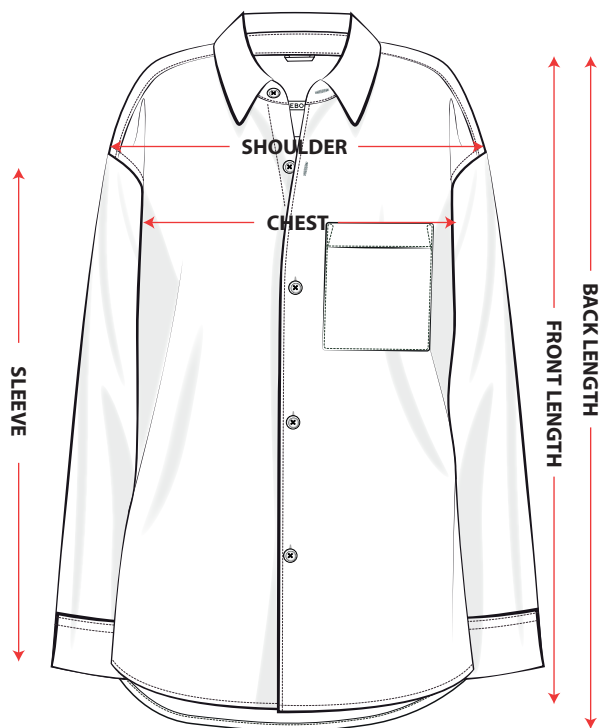

CHART - centimeters

SIZE	XS	S	M	L	XL
WAIST	37	39	42	44	46
SEAT	51	53	56	58	60
INSEAM	73	74	75	76	77

CHART - centimeters

SIZE	XS	S	M	L	XL
WAIST	37	39	42	44	46
SEAT	51	53	56	58	60
INSEAM	12	13	13,5	14	14,5

CHART - centimeters

SIZE	XS	S	M	L	XL
CHEST	51	54	57	60	63
LENGTH	71	73	74	76	77
SHOULDER	47	49	50	52	53
SLEEVE	25	26	26,5	27	28

CHART - centimeters

SIZE	XS	S	M	L	XL
CHEST	52	55	58	61	64
FRONT LENGTH	73	75	76	78	79
BACK LENGTH	77	79	80	82	83
SHOULDER	45	46	48	49	50
SLEEVE	63	64	65	66	67

CHART - centimeters

SIZE	XS	S/M	L/XL
CHEST	60	63	66
LENGTH	123	133	138
SLEEVE	54	57	58