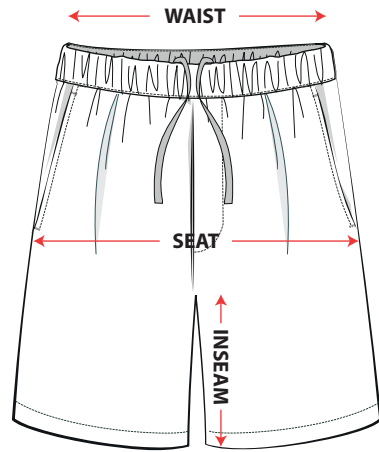

CHART - centimeters

SIZE	XS	S	M	L	XL
WAIST	37	39	42	44	46
SEAT	51	53	56	58	60
INSEAM	73	74	75	76	77

CHART - centimeters

SIZE	XS	S	M	L	XL
WAIST	37	39	42	44	46
SEAT	51	53	56	58	60
INSEAM	12	13	13,5	14	14,5

CHART - centimeters

SIZE	XS	S	M	L	XL
CHEST	51	54	57	60	63
LENGTH	71	73	74	76	77
SHOULDER	47	49	50	52	53
SLEEVE	25	26	26,5	27	28

CHART - centimeters

SIZE	XS	S	M	L	XL
CHEST	52	55	58	61	64
FRONT LENGTH	73	75	76	78	79
BACK LENGTH	77	79	80	82	83
SHOULDER	45	46	48	49	50
SLEEVE	63	64	65	66	67

CHART - centimeters

SIZE	XS	S/M	L/XL
CHEST	60	63	66
LENGTH	123	133	138
SLEEVE	54	57	58