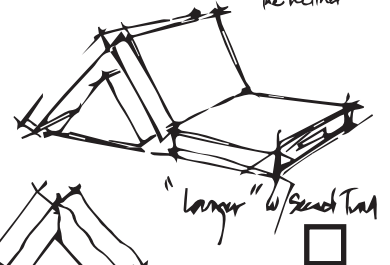

BUILD CHECKLIST!

Play Mat

Hammock

Two Play Mats

"Platform" Sofa

Love Seat

Chair 1 1/2

Compact Stack

Low Summit

Low Mat Sofa

Back to Back Chairs/Loungers

Lounge Mat

Long Mat

Large Fort

The Recliner

Stairs

Table Play

"Larger" w/ Search Tool

Low Lunar Capsule

The Triangle Fort

Tunnel Fort

DECORATE A LEO MAT

 cut on the dashed line

COLOR A LEO MAT!