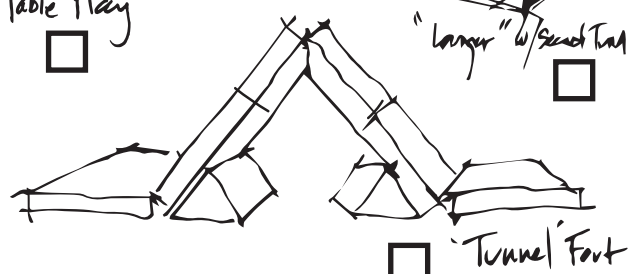

Low Summit

Low Mat Sofa

Back to Back Chairs/Loungers

Lounge Mat

Long Mat

Large Fort

The Recliner

Stairs

Table Play

"Larger" w/ Search Tool

Low Lunar Capsule

The Triangle Fort

Tunnel Fort

DECORATE A LEO MAT

 cut on the dashed line

COLOR A LEO MAT!

Tri-fold Technology

Bigger but better! Takes up less space by compacting more than other brands.

EXCLUSIVE!

Limited Edition Designs

Unique designs that you and your kiddo will love. With our interchangeable covers, you can always have the newest prints