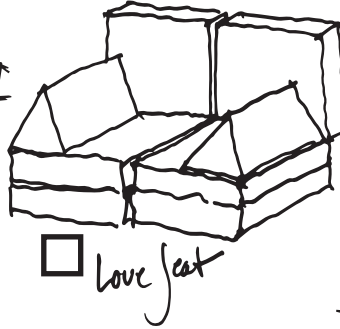

FUNCTIONAL

FAMILY

SMILE

ACTIVITY

COOL

SHARING

F E N L I X F A R M S G N G E
H U G H R U Q Y E I C V V F W
R R N F G N G W M E O Y K O X
Z Y B C L G A U M S X E A G L
B L O Q T O M F W P V D G P V
Q R B O C I O Y K A Z A J G C
G B M E Y D O C K L C P V N B
N J C Y S Y F N T R H J E I J
U Y A M W P A J A A U L H R R
F L I Y D N M H C L M B W A N
P L V Y D L I Y I V X O N H J
E W I A C C L N B Q D F E S D
L W P U P P Y G A C P U K L N
E O C H O C E B U I L D G Z L
Y T I V I T C A I R I H B R G

BUILD CHECKLIST!

Play Mat

Hammock

Two Play Mats

"Platform" Sofa

Love Seat

Chair 1 1/2

Compact Stack

Low Summit

Low Mat Sofa

Back to Back Chairs/Loungers

Lounge Mat

Long Mat

Large Fort

The Recliner

Stairs

Table Play

"Larger" w/ Search Tool

Low Lunar Capsule

The Triangle Fort

Tunnel Fort

DECORATE A LEO MAT

 cut on the dashed line

COLOR A LEO MAT!