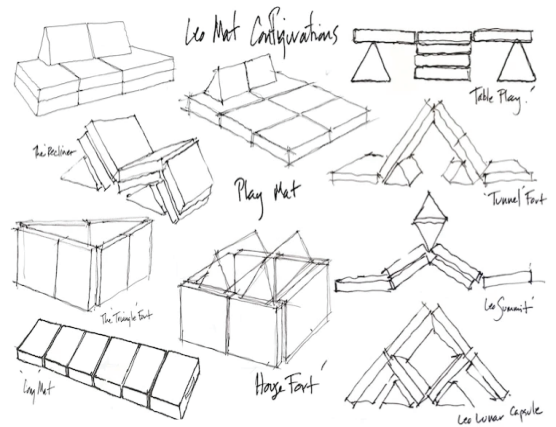

Table Play

"Larger" w/ Search Tool

Low Lunar Capsule

The Triangle Fort

Tunnel Fort

DECORATE A LEO MAT

 cut on the dashed line

COLOR A LEO MAT!

Tri-fold Technology

Bigger but better! Takes up less space by compacting more than other brands.

EXCLUSIVE!

Limited Edition Designs

Unique designs that you and your kiddo will love. With our interchangeable covers, you can always have the newest prints

FREE Shipping

We've got your back, literally! Free shipping to the contiguous U.S.

ENDLESS Configurations

Make your own configuration or use one of ours. With our double stitching, ideas and playtime are never-ending.