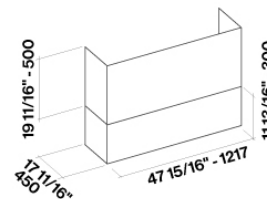

Optional chimney