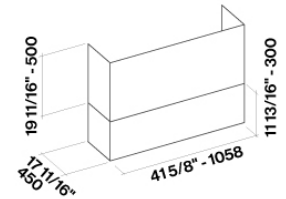

Optional chimney