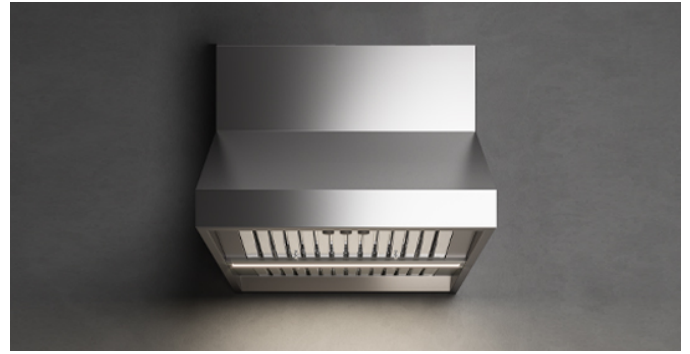

ZEUS OUTDOOR

Version

FOZEU42W12OS Wall - 42"
(106 cm) - 1200 CFM

Collection

Outdoor

EAN code

8034122362977

Photograph is for information purposes only
May not correspond to the selected version

FEATURES

- LED lighting
- Optional Chimney
- Professional Baffle Filters
- Knob control

OPTIONAL ACCESSORIES

KCPHN.002#IF

Zeus Outdoor Stainless steel
Chimney 42"

TECHNICAL FEATURES

Installation type

Wall

Dimensions

42 / 106 cm

Finish

Scotch brite stainless steel (AISI
304)

Motor

600 CFM

Type of control

Mechanical control