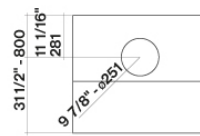

ZEUS OUTDOOR

Version

FOZEU36W12OS Wall - 36" (90 cm) - 1200 CFM

Collection

Outdoor

EAN code

8034122363011

Photograph is for information purposes only
May not correspond to the selected version

FEATURES

LED lighting
Optional Chimney
Professional Baffle Filters
Knob control

OPTIONAL ACCESSORIES

KCPHN.001#IF

Zeus Outdoor Stainless steel Chimney 36"

TECHNICAL FEATURES

Installation type

Wall

Dimensions

36 / 90 cm

Finish

Scotch brite stainless steel (AISI 304)

Motor

600 CFM

Type of control

Mechanical control

Lighting

LED Strip (3000K)

PACKAGING:WEIGHTS AND VOLUMES

Gross weight

98 lbs

Net weight

83 lbs

Volumes

25 ft³

Packaging size

Length

41 in

Height

36 in

Depth

30 in

CONSUMPTION AND CONNECTION FEATURES

Maximum consumption

850 W

Lateral view

Top view

Optional chimney