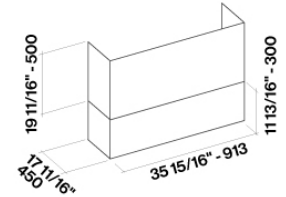

Dimensions

36 / 90 cm

Finish

Scotch brite stainless steel (AISI 304)

Motor

600 CFM

Type of control

Mechanical control

25 ft³

Packaging size

Length

41 in

Height

36 in

Depth

30 in

CONSUMPTION AND CONNECTION FEATURES

Maximum consumption

850 W

Lateral view

Top view

Optional chimney