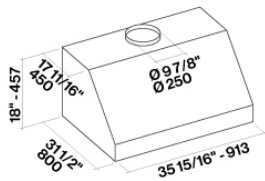

Lateral view