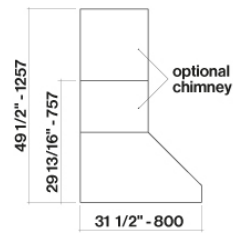

Dimensions

36 / 90 cm

Finish

Scotch brite stainless steel (AISI 304)

Motor

600 CFM

Type of control

Mechanical control

Lighting

LED Strip (3000K)

PACKAGING:WEIGHTS AND VOLUMES

Gross weight

98 lbs

Net weight

83 lbs

Volumes

25 ft³

Packaging size

Length

41 in

Height

36 in

Depth

30 in

CONSUMPTION AND CONNECTION FEATURES

Maximum consumption

850 W

Lateral view

Top view

Optional chimney