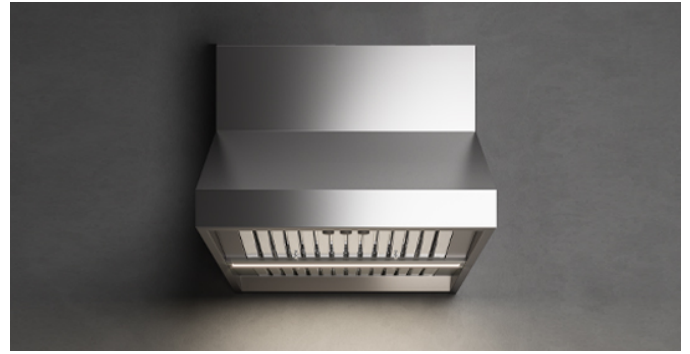

ZEUS OUTDOOR

Version

FOZEU36W12OS Wall - 36" (90 cm) - 1200 CFM

Collection

Outdoor

EAN code

8034122363011

Photograph is for information purposes only
May not correspond to the selected version

FEATURES

LED lighting
Optional Chimney
Professional Baffle Filters
Knob control

OPTIONAL ACCESSORIES

KCPHN.001#IF

Zeus Outdoor Stainless steel Chimney 36"

TECHNICAL FEATURES

Installation type

Wall

Dimensions

36 / 90 cm

Finish

Scotch brite stainless steel (AISI 304)

Motor

600 CFM

Type of control

Mechanical control