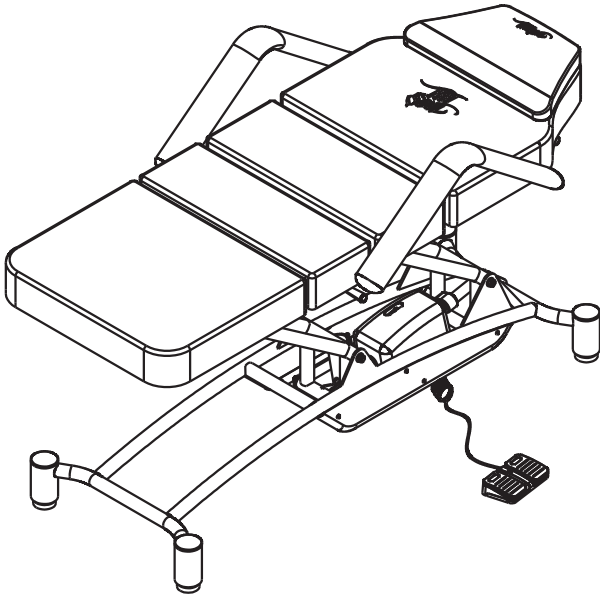

INSTRUCTION MANUAL

OTCB-680

Oros Tattoo Client Bed

PRODUCT DESCRIPTION

PRODUCT SPECIFICATIONS

Product Size: 1840x700x565mm
Minimum height: 565mm
Maximum height: 980mm
N/W: 93.5 kg
G/W: 120 kg
Maximum Allowable Weight:150 kg
Warranty Period:(year)
Foot remote, transformer:2 years
Pump:5 years
Vinyl :3 years
Frame:3 years

Warning: Don't sit and climb on backrest, footrest, armrest and pillow!

ACCESSORIES

1 PCE OF PILLOW

4 PCS OF CASTERS

1 SET OF ARMREST

1 PCE OF FOOT REMOTE

ELECTRIC BED FUNCTION

1. Pull the handle A in the direction of arrow to adjust the backrest to a comfortable angle;

2. Pull the handle B in the direction of arrow to adjust the seat cushion to a comfortable angle;

ELECTRIC BED FUNCTION

3. The function of adjusting height.

VINYL AFTERCARE

1. Cleaning Instructions. To ensure the safety and life of your vinyl seats, please use only specified cleaners and cleaning materials listed below.