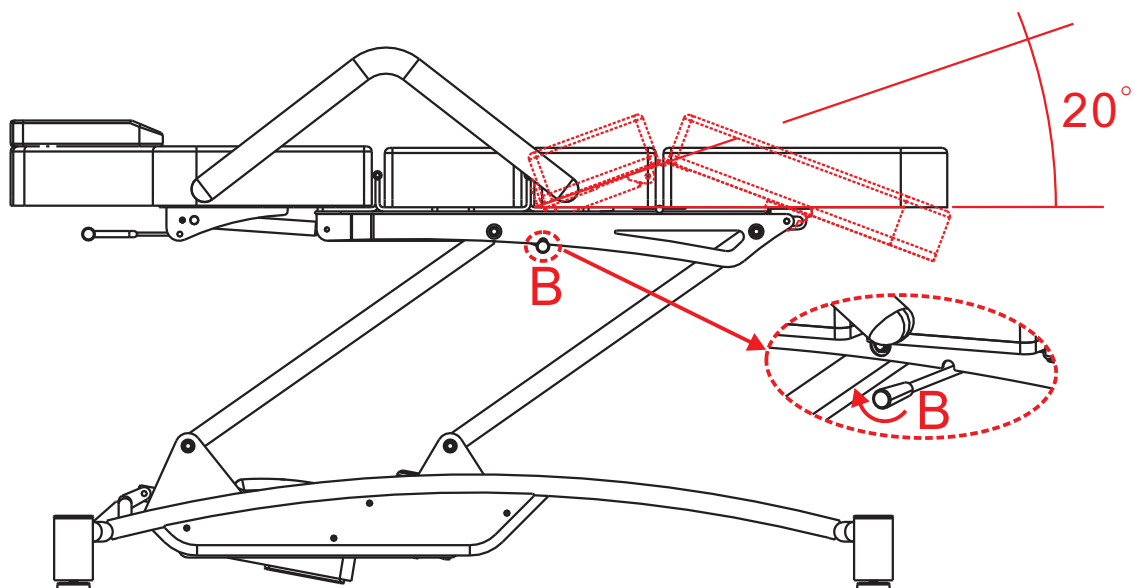

INSTRUCTION MANUAL

OTCB-680

Oros Tattoo Client Bed

PRODUCT DESCRIPTION

PRODUCT SPECIFICATIONS

Product Size: 1840x700x565mm
Minimum height: 565mm
Maximum height: 980mm
N/W: 93.5 kg
G/W: 120 kg
Maximum Allowable Weight:150 kg
Warranty Period:(year)
Foot remote, transformer:2 years
Pump:5 years
Vinyl :3 years
Frame:3 years

Warning: Don't sit and climb on backrest, footrest, armrest and pillow!

ACCESSORIES

1 PCE OF PILLOW

4 PCS OF CASTERS

1 SET OF ARMREST

1 PCE OF FOOT REMOTE

ELECTRIC BED FUNCTION

1. Pull the handle A in the direction of arrow to adjust the backrest to a comfortable angle;

2. Pull the handle B in the direction of arrow to adjust the seat cushion to a comfortable angle;

ELECTRIC BED FUNCTION

3. The function of adjusting height.

VINYL AFTERCARE

1. Cleaning Instructions. To ensure the safety and life of your vinyl seats, please use only specified cleaners and cleaning materials listed below.