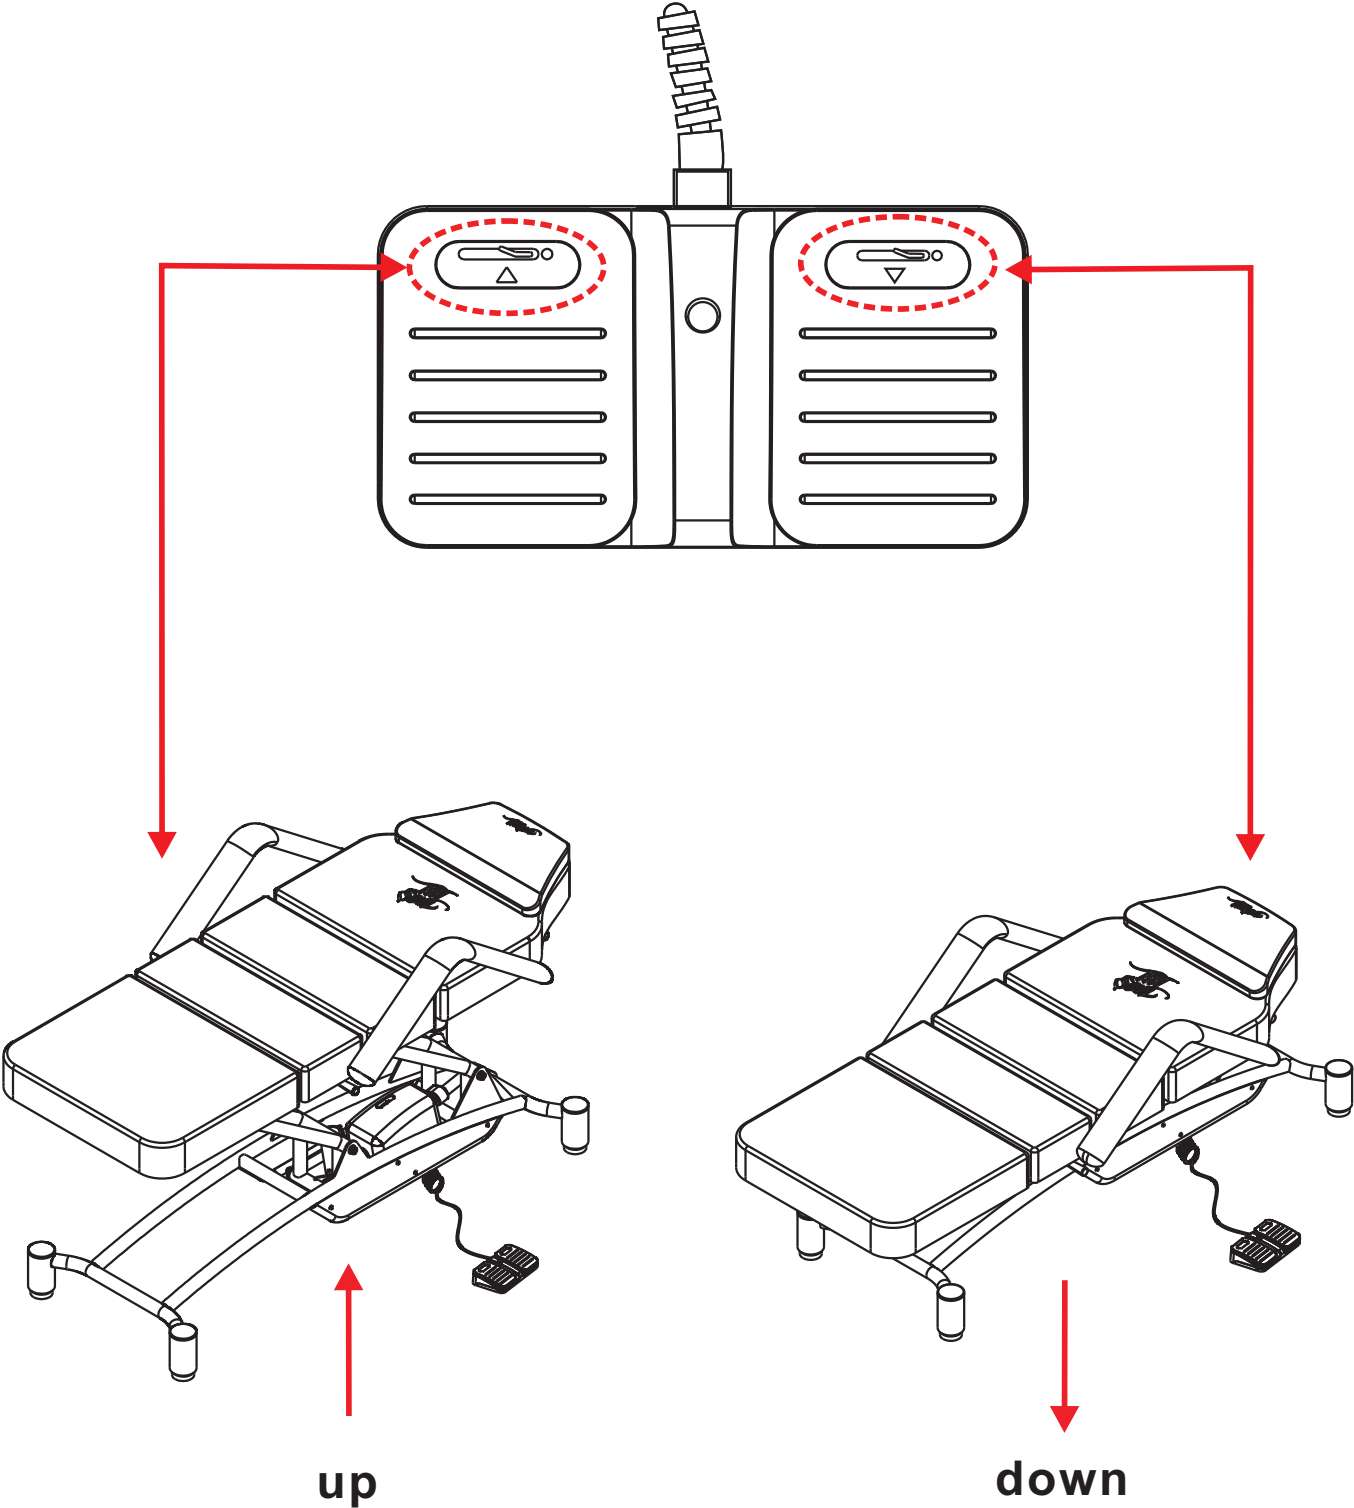

INSTRUCTION MANUAL

OTCB-680

Oros Tattoo Client Bed

PRODUCT DESCRIPTION

PRODUCT SPECIFICATIONS

Product Size: 1840x700x565mm
Minimum height: 565mm
Maximum height: 980mm
N/W: 93.5 kg
G/W: 120 kg
Maximum Allowable Weight:150 kg
Warranty Period:(year)
Foot remote, transformer:2 years
Pump:5 years
Vinyl :3 years
Frame:3 years

Warning: Don't sit and climb on backrest, footrest, armrest and pillow!

ACCESSORIES

1 PCE OF PILLOW

4 PCS OF CASTERS

1 SET OF ARMREST

1 PCE OF FOOT REMOTE

ELECTRIC BED FUNCTION

1. Pull the handle A in the direction of arrow to adjust the backrest to a comfortable angle;

2. Pull the handle B in the direction of arrow to adjust the seat cushion to a comfortable angle;

ELECTRIC BED FUNCTION

3. The function of adjusting height.

VINYL AFTERCARE

1. Cleaning Instructions. To ensure the safety and life of your vinyl seats, please use only specified cleaners and cleaning materials listed below.