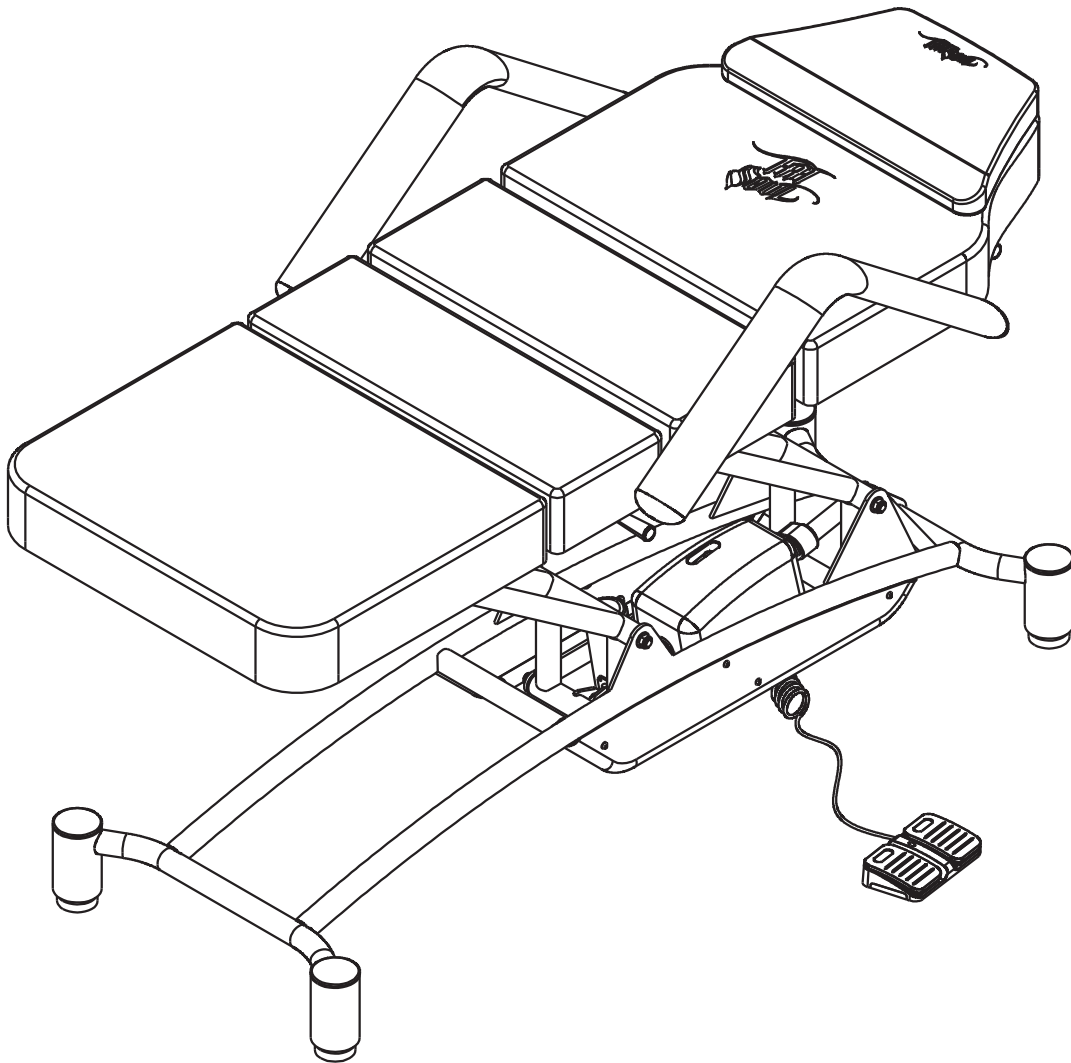

INSTRUCTION MANUAL

OTCB-680

Oros Tattoo Client Bed

PRODUCT DESCRIPTION

PRODUCT SPECIFICATIONS

Product Size: 1840x700x565mm
Minimum height: 565mm
Maximum height: 980mm
N/W: 93.5 kg
G/W: 120 kg
Maximum Allowable Weight:150 kg
Warranty Period:(year)
Foot remote, transformer:2 years
Pump:5 years
Vinyl :3 years
Frame:3 years

Warning: Don't sit and climb on backrest, footrest, armrest and pillow!

ACCESSORIES

1 PCE OF PILLOW

4 PCS OF CASTERS

1 SET OF ARMREST

1 PCE OF FOOT REMOTE

ELECTRIC BED FUNCTION

1. Pull the handle A in the direction of arrow to adjust the backrest to a comfortable angle;

2. Pull the handle B in the direction of arrow to adjust the seat cushion to a comfortable angle;

ELECTRIC BED FUNCTION

3. The function of adjusting height.

VINYL AFTERCARE

1. Cleaning Instructions. To ensure the safety and life of your vinyl seats, please use only specified cleaners and cleaning materials listed below.