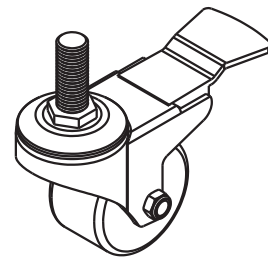

INSTRUCTION MANUAL

OTCB-680

Oros Tattoo Client Bed

PRODUCT DESCRIPTION

PRODUCT SPECIFICATIONS

Product Size: 1840x700x565mm
Minimum height: 565mm
Maximum height: 980mm
N/W: 93.5 kg
G/W: 120 kg
Maximum Allowable Weight:150 kg
Warranty Period:(year)
Foot remote, transformer:2 years
Pump:5 years
Vinyl :3 years
Frame:3 years

Warning: Don't sit and climb on backrest, footrest, armrest and pillow!

ACCESSORIES

1 PCE OF PILLOW

4 PCS OF CASTERS

1 SET OF ARMREST

1 PCE OF FOOT REMOTE

ELECTRIC BED FUNCTION

1. Pull the handle A in the direction of arrow to adjust the backrest to a comfortable angle;