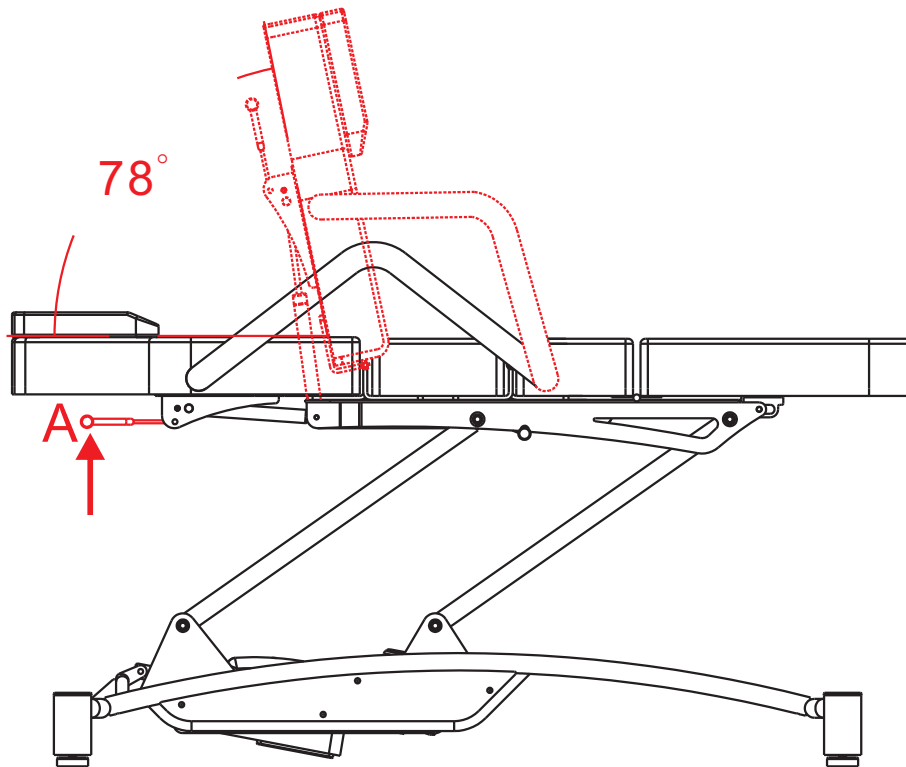

INSTRUCTION MANUAL

OTCB-680

Oros Tattoo Client Bed

PRODUCT DESCRIPTION

PRODUCT SPECIFICATIONS

Product Size: 1840x700x565mm
Minimum height: 565mm
Maximum height: 980mm
N/W: 93.5 kg
G/W: 120 kg
Maximum Allowable Weight:150 kg
Warranty Period:(year)
Foot remote, transformer:2 years
Pump:5 years
Vinyl :3 years
Frame:3 years

Warning: Don't sit and climb on backrest, footrest, armrest and pillow!

ACCESSORIES

1 PCE OF PILLOW

4 PCS OF CASTERS

1 SET OF ARMREST

1 PCE OF FOOT REMOTE

ELECTRIC BED FUNCTION

1. Pull the handle A in the direction of arrow to adjust the backrest to a comfortable angle;