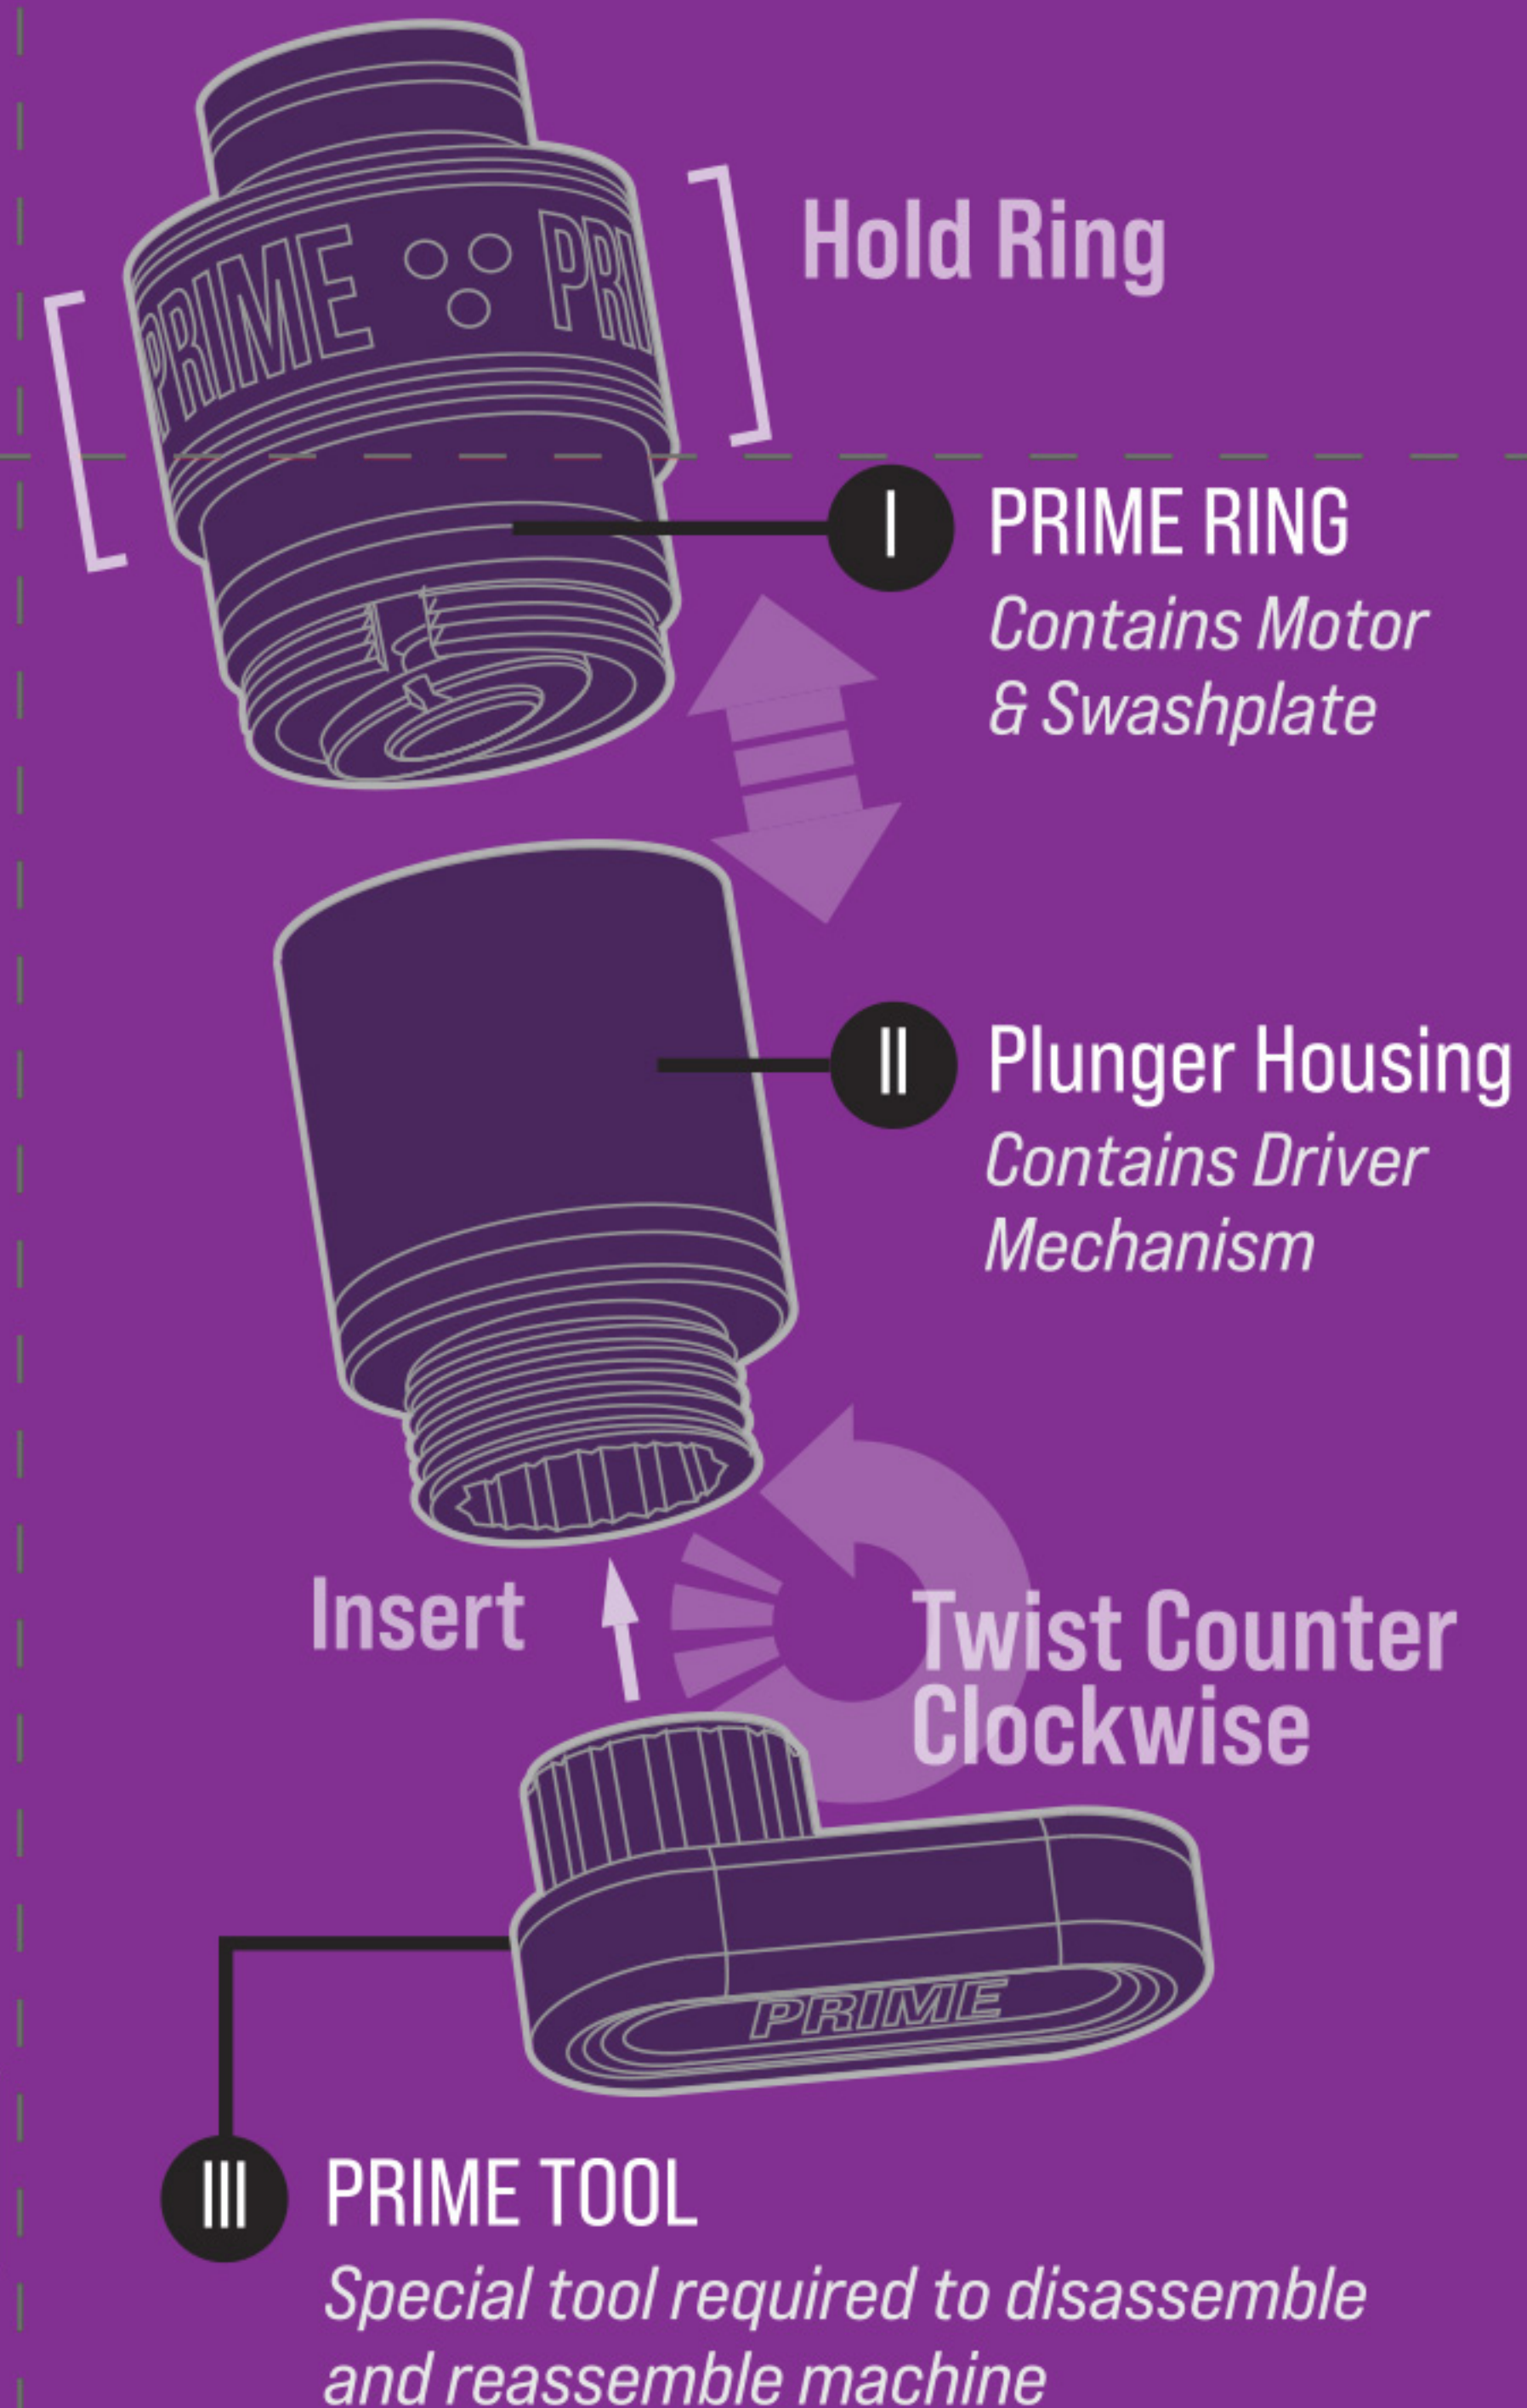

IN THE BOX:

SINGLE SET INCLUDES:

- (1) PRIME Machine
- (1) PRIME 2000mAh Battery
- (1) 2FT USB-C Charging Cable
- (1) PRIME Tool

BUNDLE SET INCLUDES:

- (1) PRIME Machine
- (2) PRIME 2000mAh Battery
- (1) 2FT USB-C Charging Cable
- (1) PRIME Tool
- (1) Magnetic RCA Converter
- (1) 2-Port Critical Docking Station w/ 6ft Charging Cable & Wall Adapter
- (1) 34mm Prime Disposable Grip
- (1) Sample Set of PRIME Needle Cartridges - 5RL / 7RL / 9M / 9CM

HOW TO CHARGE:

*PRIME Battery can be charged directly to USB-C cable

HOW TO CLEAN:

*Refer to VIDEO QR for instructions

HOW TO DISASSEMBLE:

STROKE INDICATOR:

3.5
mm

4.2
mm

INCREASE

POWER

DECREASE

PRIME

STROKE
3.5 &
4.2mm

1.25" GRIP

HOW TO USE:

- 1 Attach PRIME battery to machine
- 2 Turn Device ON: Hold power button for 3 seconds
- 3 Select desired voltage by using +/- button
- 4 Start device: Click power button once
- 5 Turn OFF: Hold power button for 3 seconds

360° swivel

CARTRIDGE GRIP

adjustable needle protrusion

Insert Cartridge & twist to lock

*OPTIMAL PERFORMANCE WITH:

PRIME+
CARTRIDGES