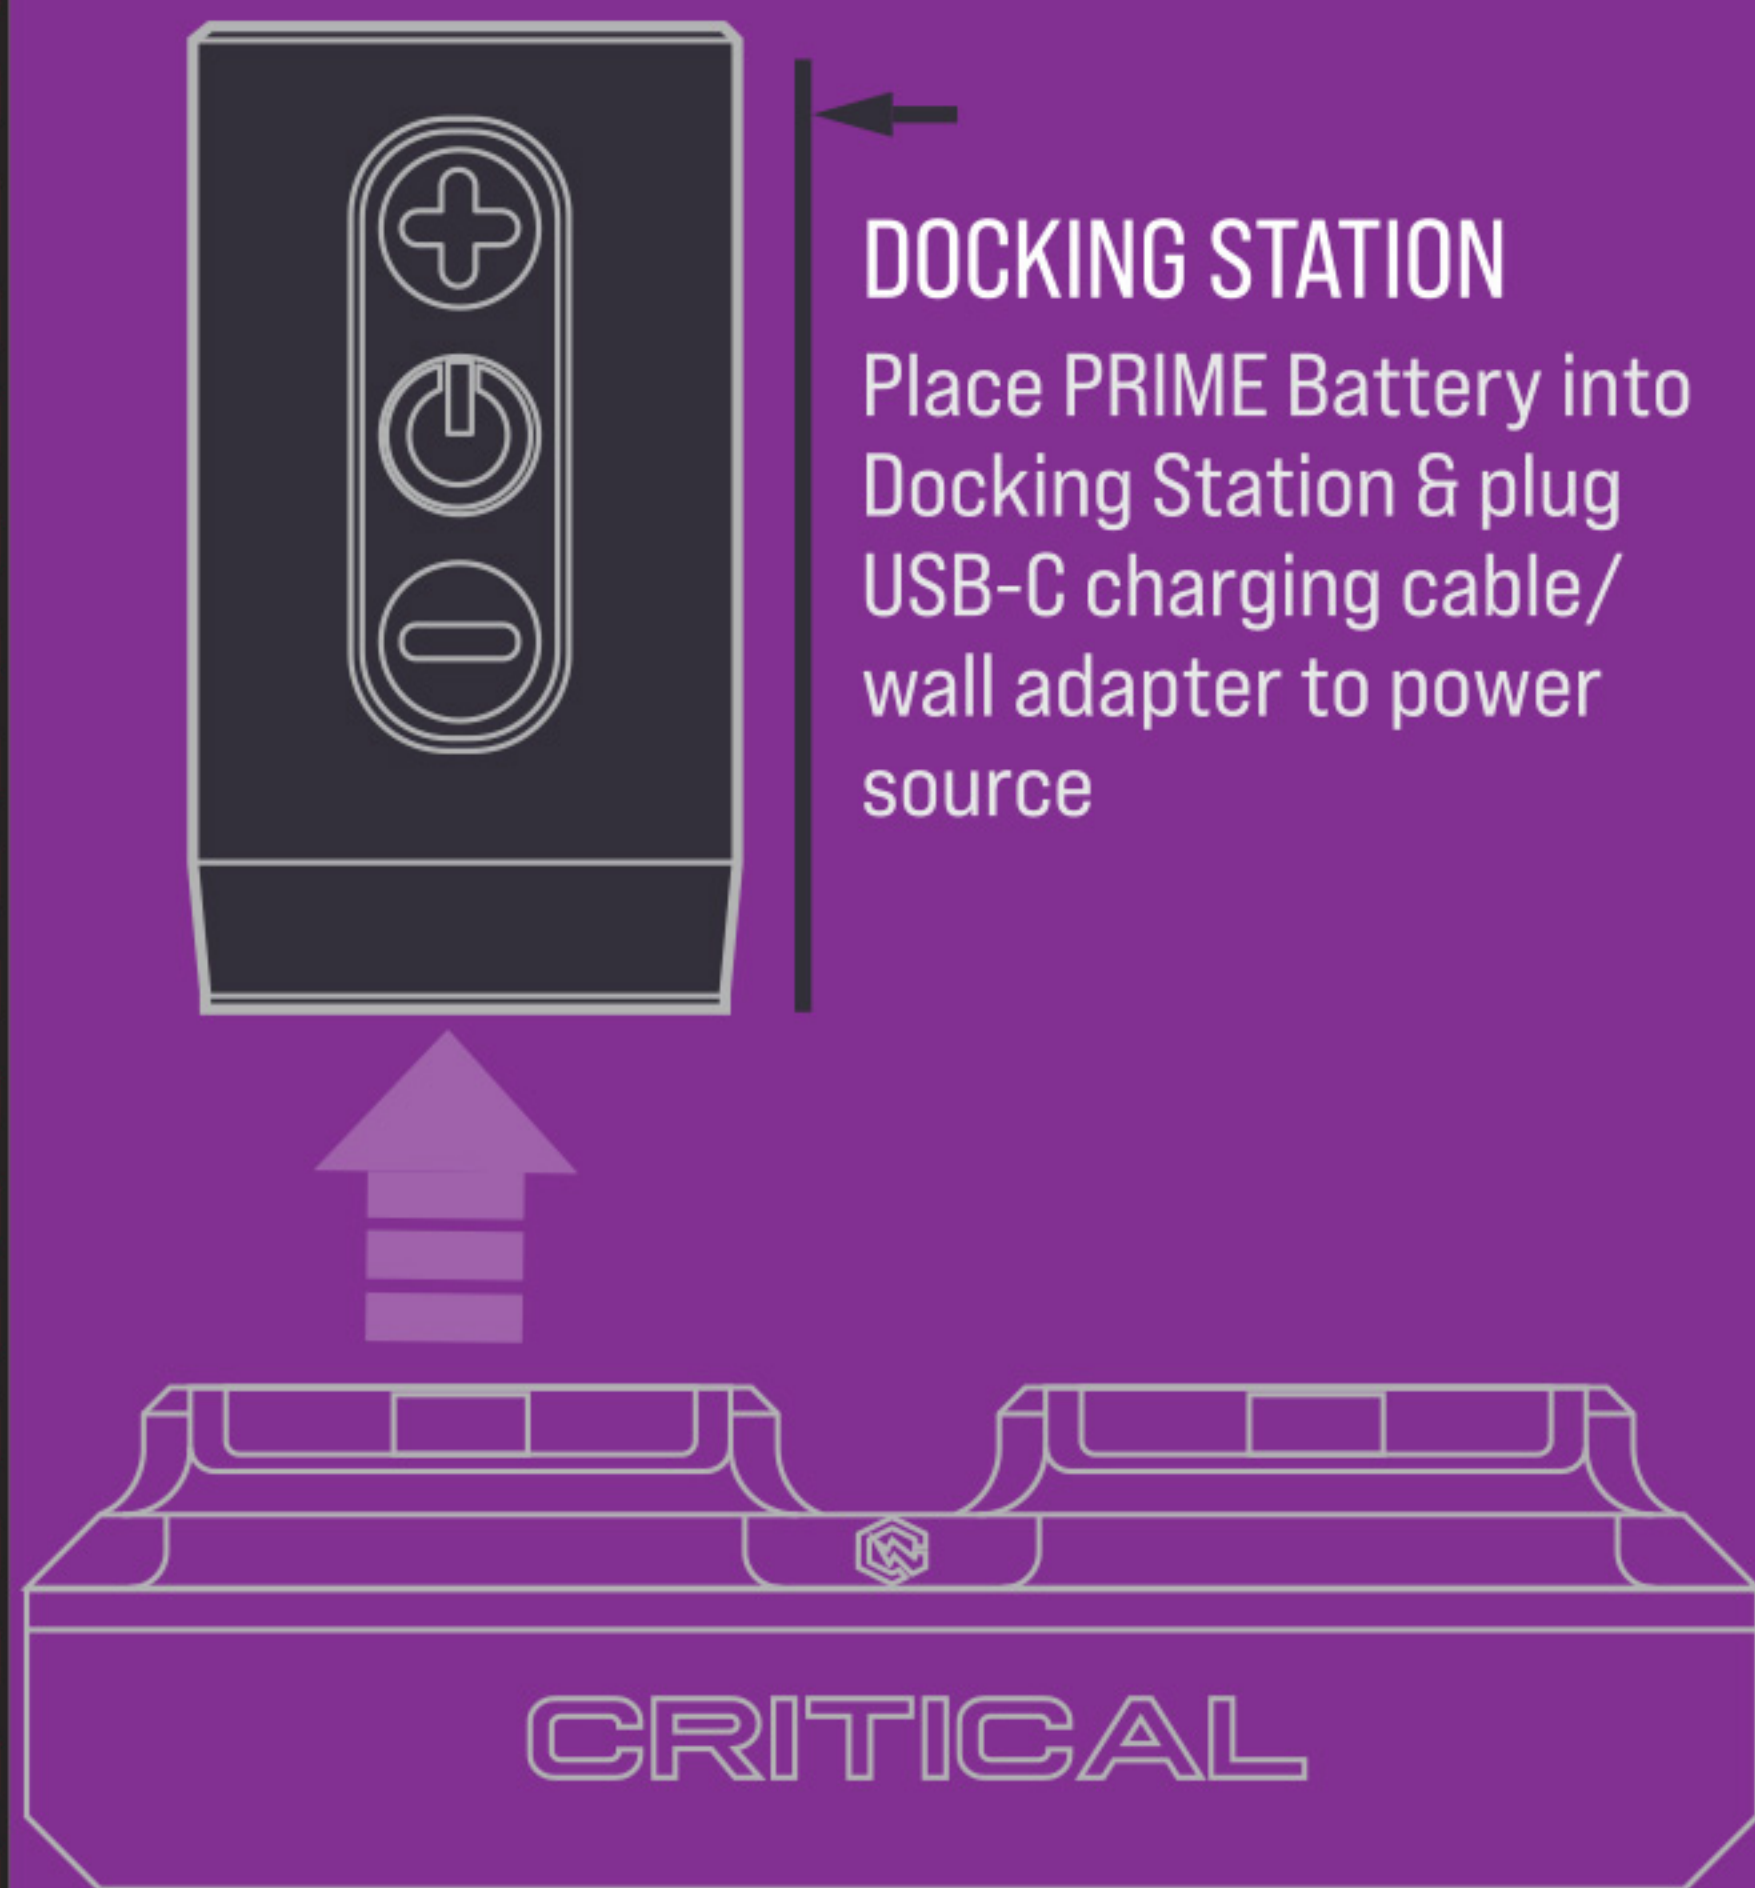

IN THE BOX:

SINGLE SET INCLUDES:

- (1) PRIME Machine
- (1) PRIME 2000mAh Battery
- (1) 2FT USB-C Charging Cable
- (1) PRIME Tool

BUNDLE SET INCLUDES:

- (1) PRIME Machine
- (2) PRIME 2000mAh Battery
- (1) 2FT USB-C Charging Cable
- (1) PRIME Tool
- (1) Magnetic RCA Converter
- (1) 2-Port Critical Docking Station w/ 6ft Charging Cable & Wall Adapter
- (1) 34mm Prime Disposable Grip
- (1) Sample Set of PRIME Needle Cartridges - 5RL / 7RL / 9M / 9CM

HOW TO CHARGE:

*PRIME Battery can be charged directly to USB-C cable

HOW TO CLEAN:

*Refer to VIDEO QR for instructions

HOW TO DISASSEMBLE:

STROKE INDICATOR:

3.5
mm

4.2
mm

INCREASE

POWER

DECREASE

PRIME

STROKE
3.5 &
4.2mm

1.25" GRIP

HOW TO USE:

- 1 Attach PRIME battery to machine
- 2 Turn Device ON: Hold power button for 3 seconds
- 3 Select desired voltage by using +/- button
- 4 Start device: Click power button once
- 5 Turn OFF: Hold power button for 3 seconds