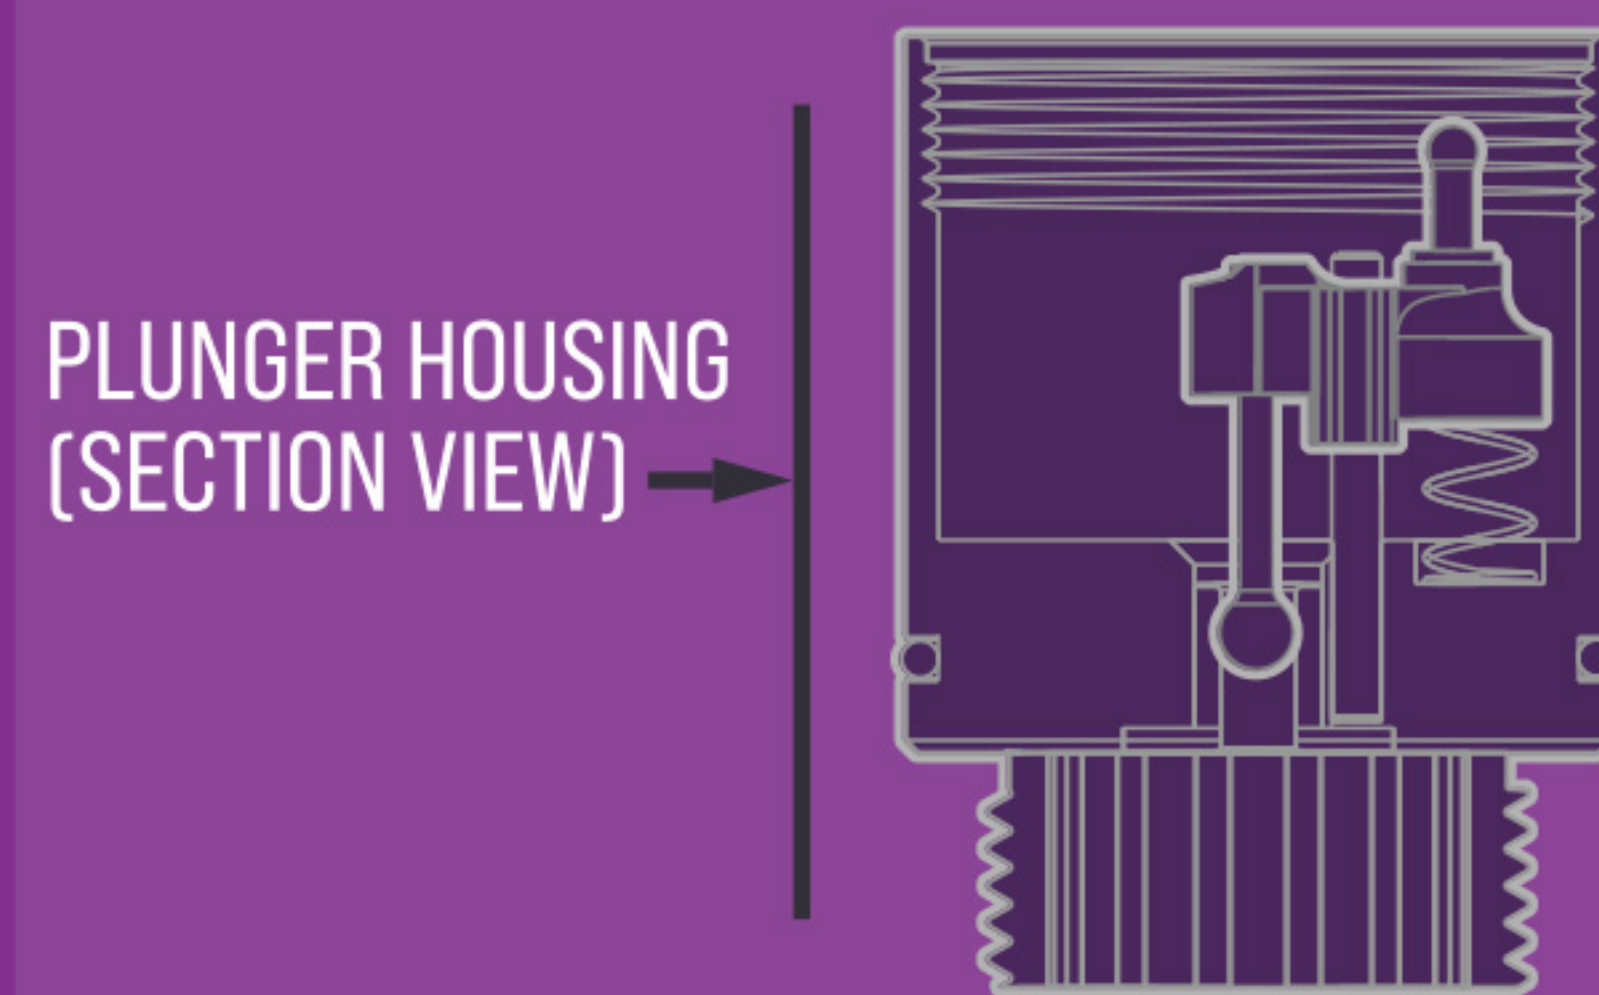

HOW TO CLEAN:

*Refer to VIDEO QR for instructions