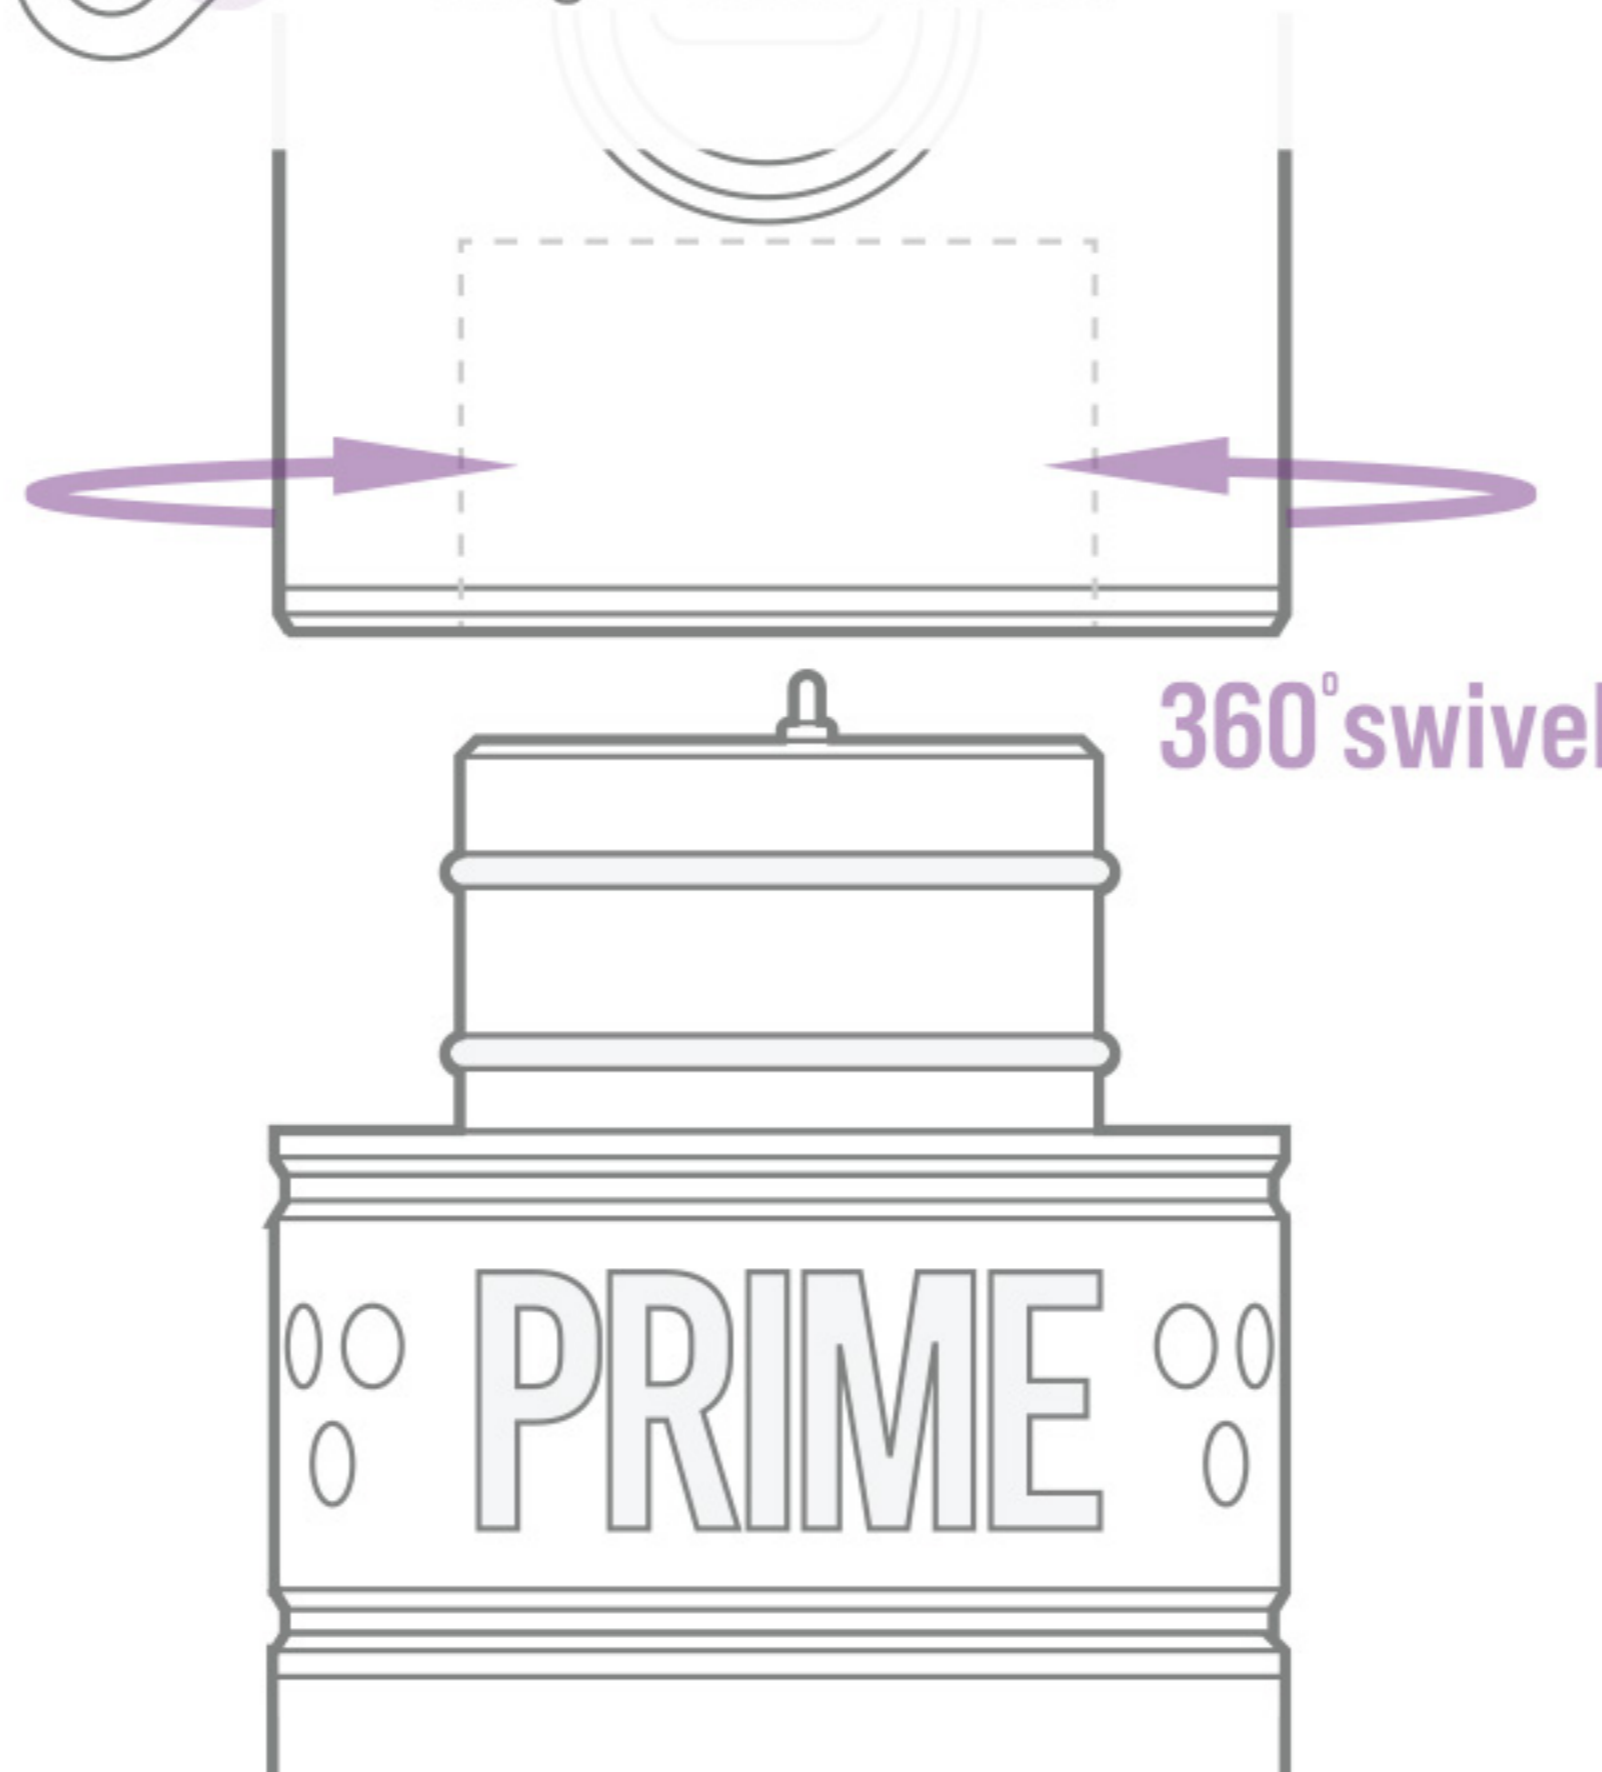

A BATTERY INDICATOR

At 5% charge, a low battery icon appears with 2 separate beeps.

B OUTPUT INDICATOR

Flashing decimal point informs user device is in use

INTERCHANGEABLE BATTERY

*Compatible with Critical Connect magnetic batteries.

360° swivel

CARTRIDGE GRIP

adjustable needle protrusion

Insert Cartridge & twist to lock

*OPTIMAL PERFORMANCE WITH:

PRIME+
CARTRIDGES