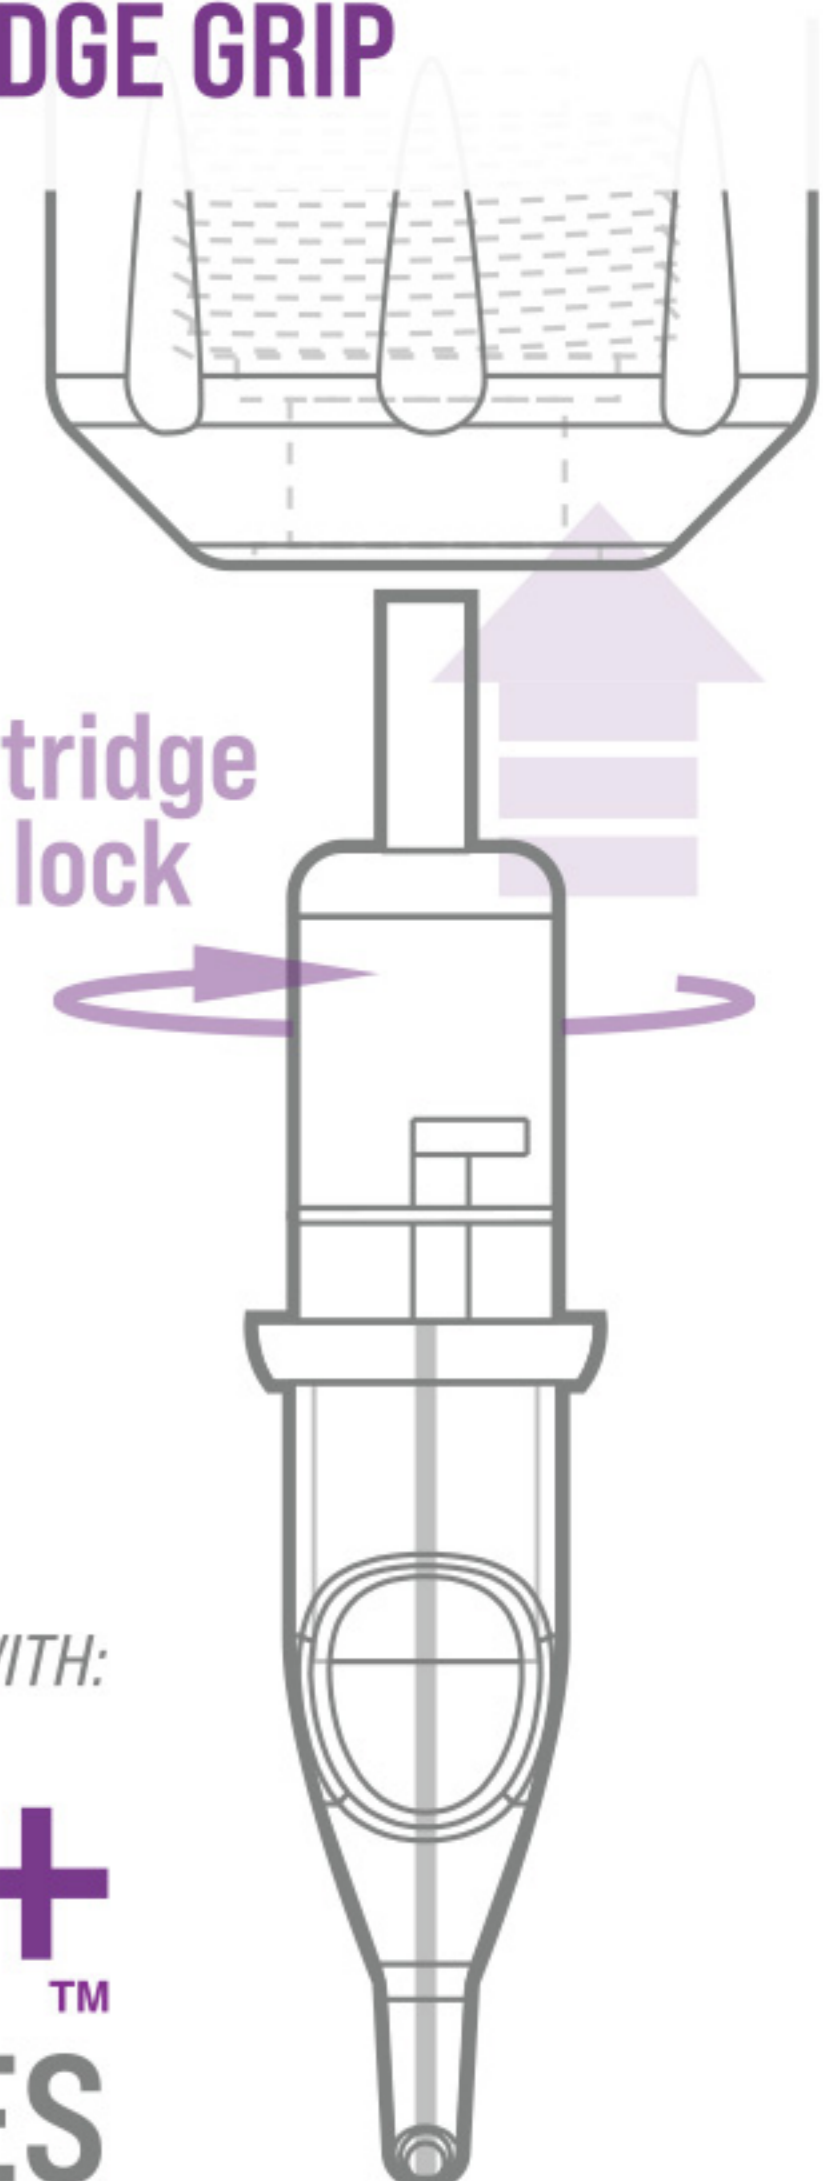

A BATTERY INDICATOR

At 5% charge, a low battery icon appears with 2 separate beeps.

B OUTPUT INDICATOR

Flashing decimal point informs user device is in use

INTERCHANGEABLE BATTERY

*Compatible with Critical Connect magnetic batteries.

360° swivel

CARTRIDGE GRIP

adjustable needle protrusion

Insert Cartridge & twist to lock

*OPTIMAL PERFORMANCE WITH:

PRIME+
CARTRIDGES