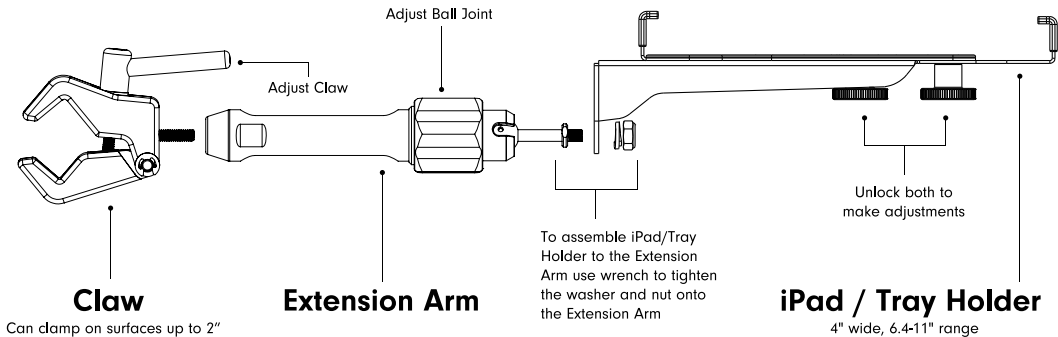

TATSOUL<sup>®</sup>  
**EXTENSION  
ARM**

# EXTENSION ARM

TATSoul Extension Arm works great with the Oros Armrest and Oros Link Armrest

**Extension Arm  
Tutorial Video**

**TATSOUL.COM**

Instagram Facebook TATSOUL

*Recommended load to not exceed 4 lbs*