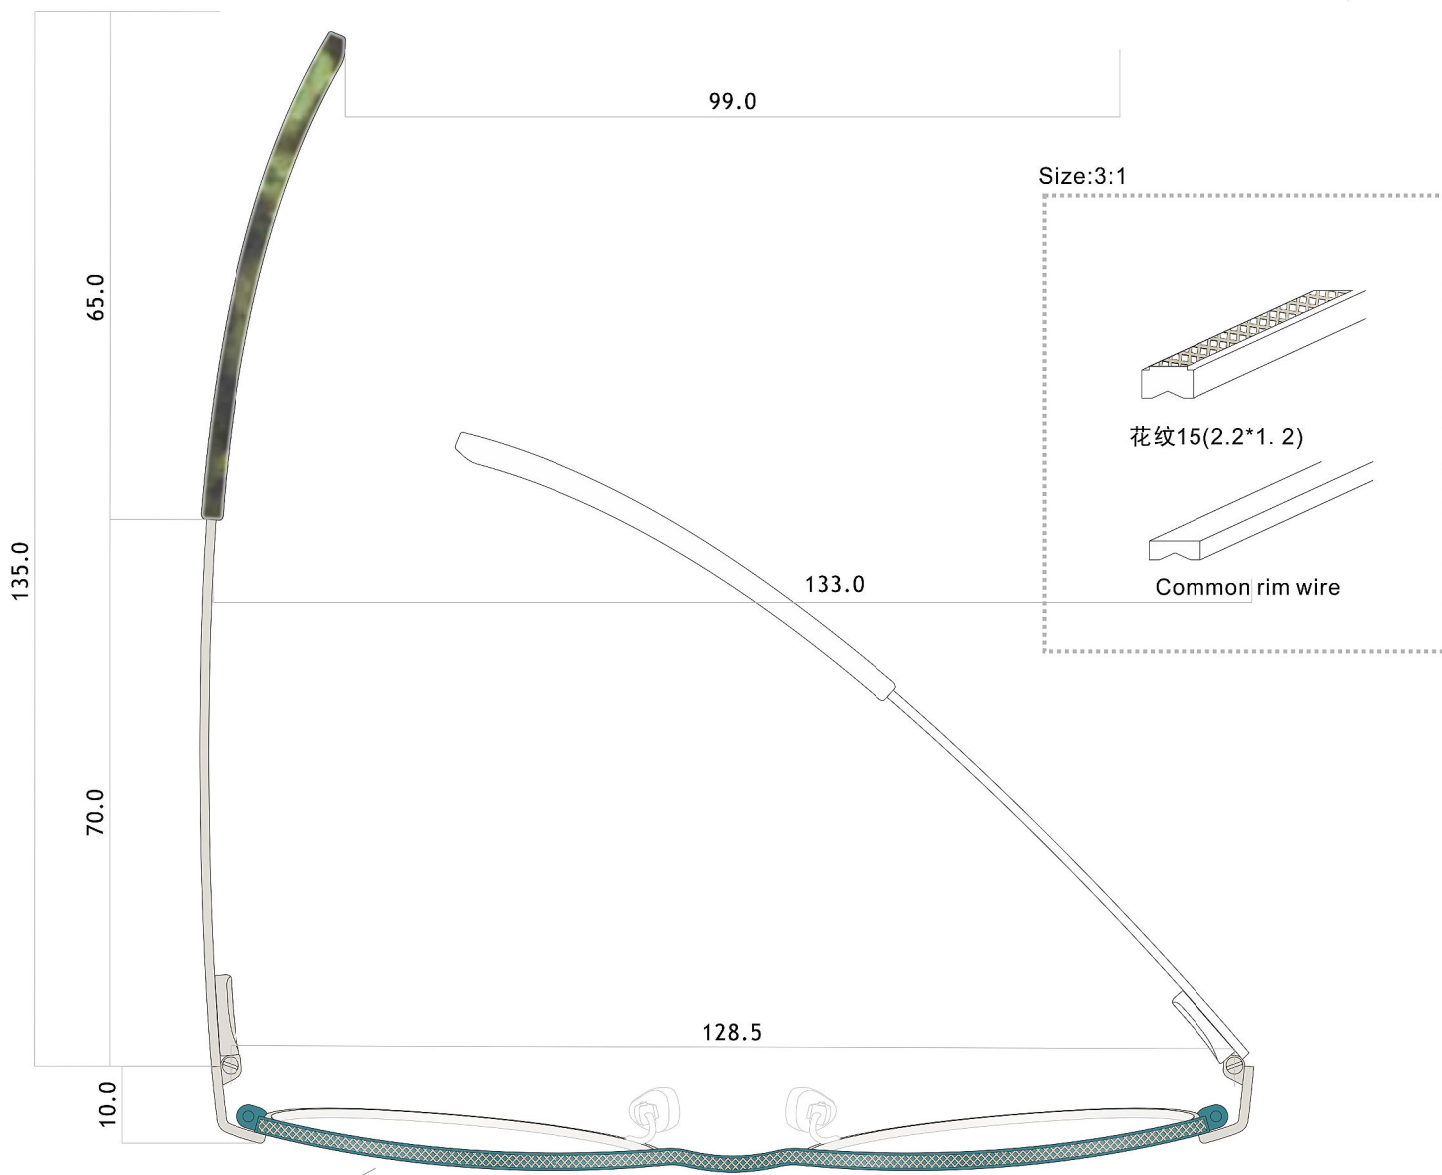

Different Rim Wire Combo

4 Base curve Lens

SIZE
52 □ 17
45.0

Inclination

4 Base curve Lens

SIZE
52 □ 18
46.5

Inclination

Spraying different color

Acetate code:
YHDGA101(Solid)

4 Base curve Lens

SIZE
54□18
42.0

Inclination

4 Base curve Lens

SIZE
53 □ 17
45.5

Inclination

Acetate code:
Y91252A(Translucent)

Size:3:1

异形花纹偏槽-102 3.2*0.8

异形-72 2.0*0.8

4 Base curve Lens

SIZE
51 □ 18
47.0

Inclination

3.3

1.4
Black (just surface)

Acetate code:
YFQD2004