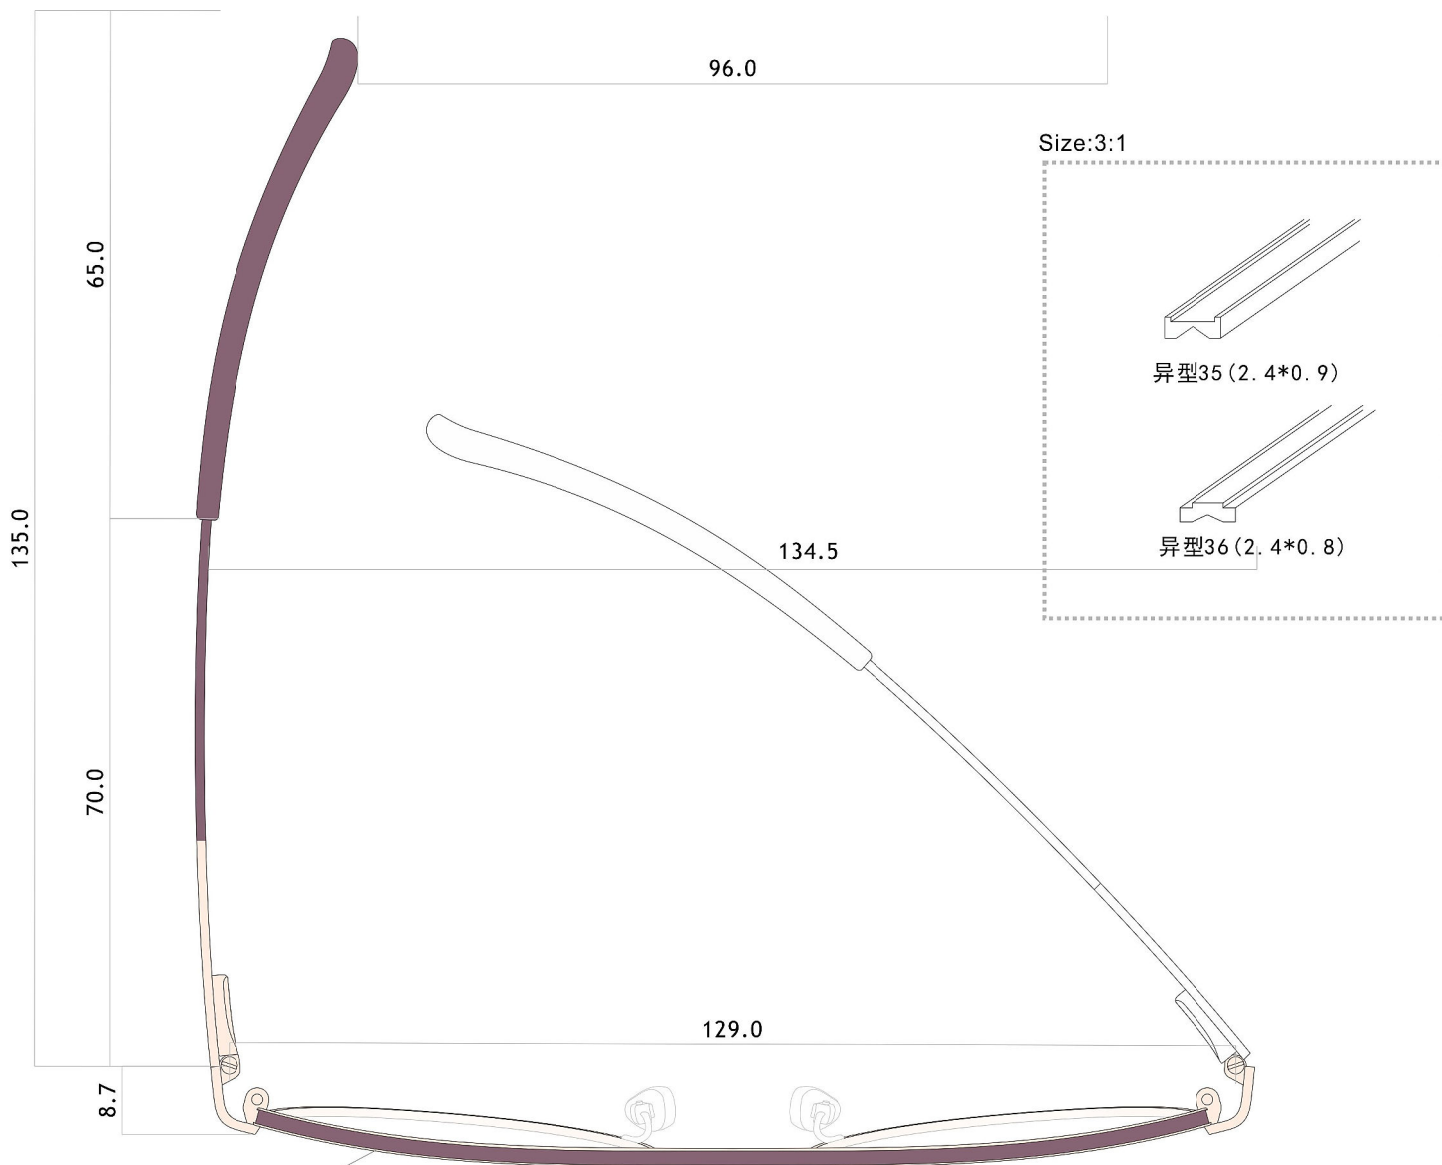

Different Rim Wire Combo

4 Base curve Lens

SIZE
52 □ 17
45.0

Inclination

4 Base curve Lens

SIZE
52 □ 18
46.5

Inclination

Spraying different color

Acetate code:
YHDGA101(Solid)

4 Base curve Lens

SIZE
54□18
42.0

Inclination

4 Base curve Lens

SIZE
53 □ 17
45.5

Inclination

Acetate code:
Y91252A(Translucent)

Size:3:1

异形花纹偏槽-102 3.2*0.8

异形-72 2.0*0.8

4 Base curve Lens

SIZE
51 □ 18
47.0

Inclination

3.3

1.4
Black (just surface)

Acetate code:
YFQD2004