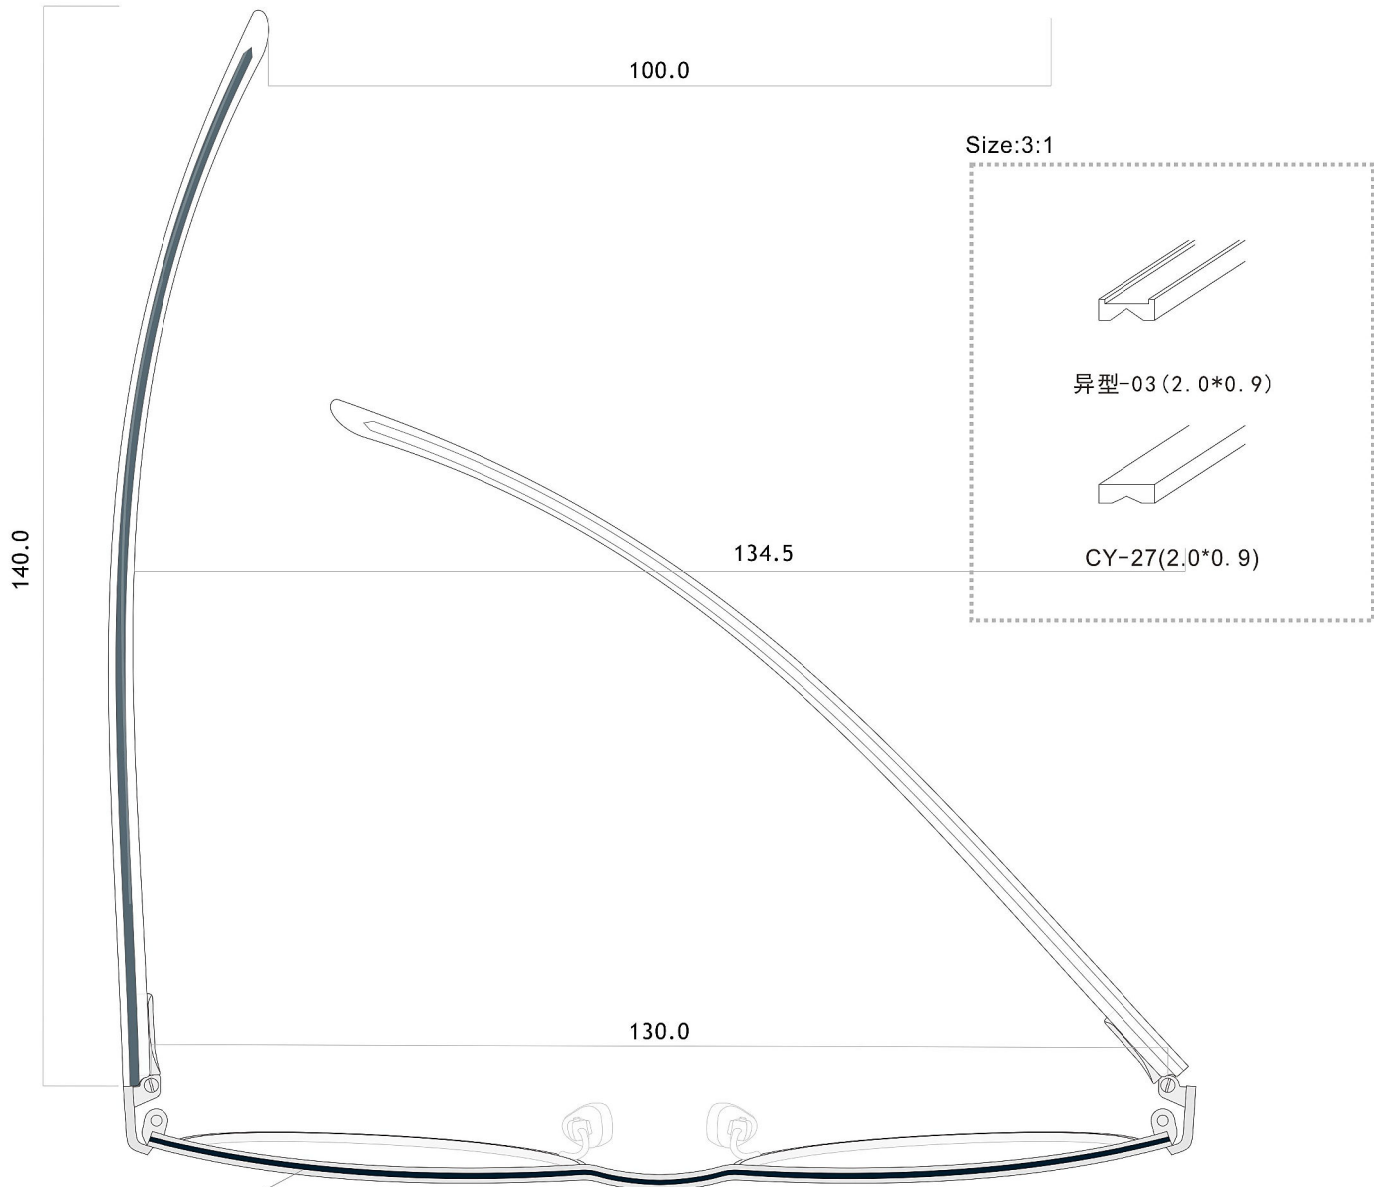

Different Rim Wire Combo

4 Base curve Lens

SIZE
52 □ 17
45.0

Inclination

4 Base curve Lens

SIZE
52 □ 18
46.5

Inclination

Spraying different color

Acetate code:
YHDGA101(Solid)

4 Base curve Lens

SIZE
54□18
42.0

Inclination

4 Base curve Lens

SIZE
53 □ 17
45.5

Inclination

Acetate code:
Y91252A(Translucent)

Size:3:1

异形花纹偏槽-102 3.2*0.8

异形-72 2.0*0.8

4 Base curve Lens

SIZE
51 □ 18
47.0

Inclination

3.3

1.4
Black (just surface)