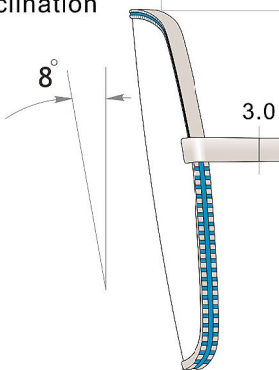

Different Rim Wire Combo

4 Base curve Lens

SIZE
52 □ 17
45.0

Inclination

4 Base curve Lens

SIZE
52 □ 18
46.5

Inclination

Spraying different color

Acetate code:
YHDGA101(Solid)

4 Base curve Lens

SIZE
54□18
42.0

Inclination

4 Base curve Lens

SIZE
53 □ 17
45.5

Inclination

Acetate code:
Y91252A(Translucent)

Size:3:1

异形花纹偏槽-102 3.2*0.8

异形-72 2.0*0.8

4 Base curve Lens

SIZE
51 □ 18
47.0

Inclination

3.3

1.4
Black (just surface)