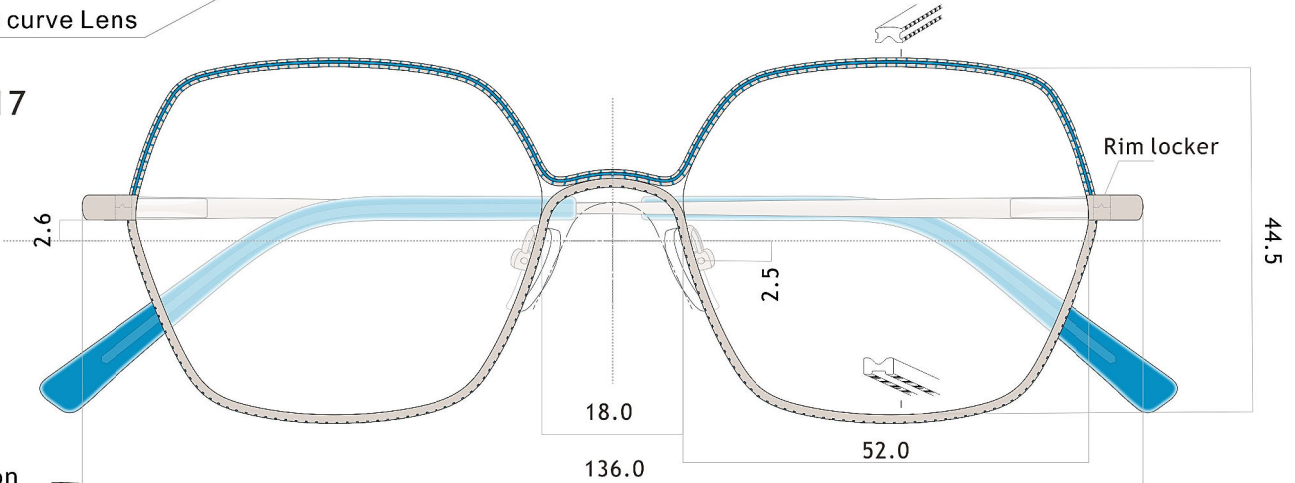

Different Rim Wire Combo

4 Base curve Lens

SIZE
52 □ 17
45.0

Inclination

4 Base curve Lens

SIZE
52 □ 18
46.5

Inclination

Spraying different color

Acetate code:
YHDGA101(Solid)

4 Base curve Lens

SIZE
54□18
42.0

Inclination

4 Base curve Lens

SIZE
53 □ 17
45.5

Inclination

Acetate code:
Y91252A(Translucent)

Size:3:1

异形花纹偏槽-102 3.2*0.8

异形-72 2.0*0.8

4 Base curve Lens

SIZE
51 □ 18
47.0

Inclination

3.3

1.4
Black (just surface)