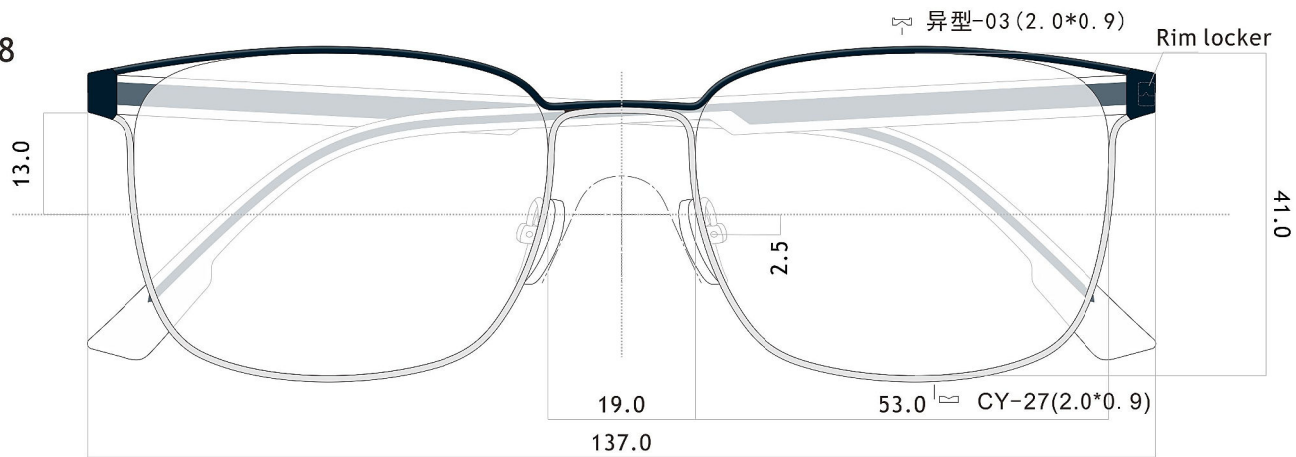

Different Rim Wire Combo

4 Base curve Lens

SIZE
52 □ 17
45.0

Inclination

4 Base curve Lens

SIZE
52 □ 18
46.5

Inclination

Spraying different color

Acetate code:
YHDGA101(Solid)

4 Base curve Lens

SIZE
54□18
42.0

Inclination

4 Base curve Lens

SIZE
53 □ 17
45.5

Inclination

Acetate code:
Y91252A(Translucent)

Size:3:1

异形花纹偏槽-102 3.2*0.8

异形-72 2.0*0.8

4 Base curve Lens

SIZE
51 □ 18
47.0

Inclination

3.3

1.4
Black (just surface)