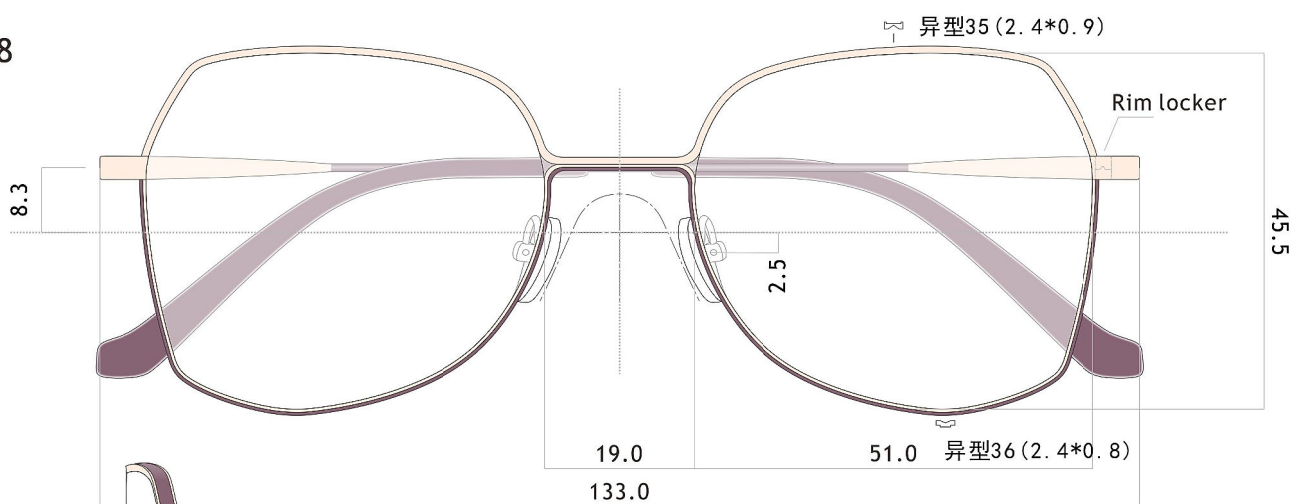

Different Rim Wire Combo

4 Base curve Lens

SIZE
52 □ 17
45.0

Inclination

4 Base curve Lens

SIZE
52 □ 18
46.5

Inclination

Spraying different color

Acetate code:
YHDGA101(Solid)

4 Base curve Lens

SIZE
54□18
42.0

Inclination

4 Base curve Lens

SIZE
53 □ 17
45.5

Inclination

Acetate code:
Y91252A(Translucent)

Size:3:1

异形花纹偏槽-102 3.2*0.8

异形-72 2.0*0.8

4 Base curve Lens

SIZE
51 □ 18
47.0

Inclination

3.3

1.4
Black (just surface)