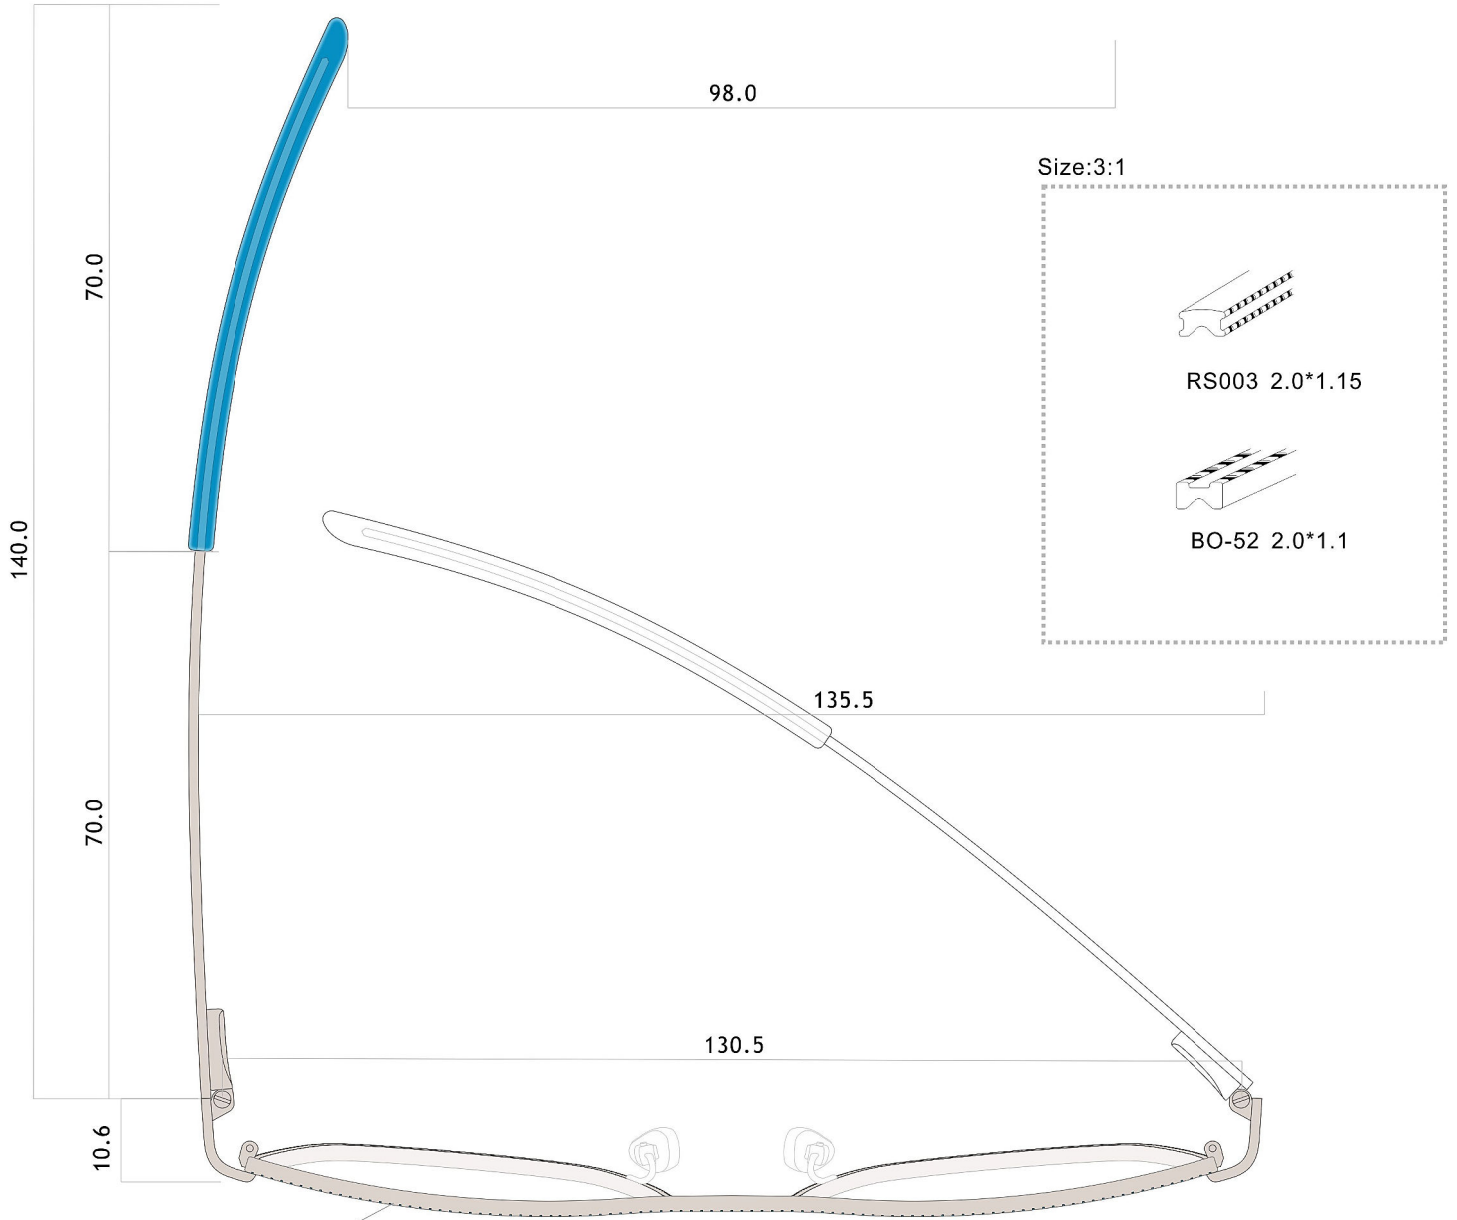

Different Rim Wire Combo

4 Base curve Lens

SIZE
52 □ 17
45.0

Inclination

4 Base curve Lens

SIZE
52 □ 18
46.5

Inclination

Spraying different color

Acetate code:
YHDGA101(Solid)

4 Base curve Lens

SIZE
54□18
42.0

Inclination

4 Base curve Lens

SIZE
53 □ 17
45.5

Inclination

Acetate code:
Y91252A(Translucent)

Size:3:1

异形花纹偏槽-102 3.2*0.8

异形-72 2.0*0.8

4 Base curve Lens

SIZE
51 □ 18
47.0

Inclination

3.3

1.4
Black (just surface)