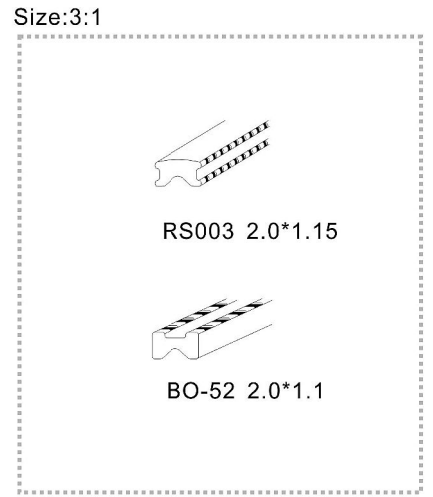

Different Rim Wire Combo

4 Base curve Lens

SIZE
52 □ 17
45.0

Inclination

4 Base curve Lens

SIZE
52 □ 18
46.5

Inclination

Spraying different color

Acetate code:
YHDGA101(Solid)

4 Base curve Lens

SIZE
54□18
42.0

Inclination

4 Base curve Lens

SIZE
53 □ 17
45.5

Inclination

Acetate code:
Y91252A(Translucent)

Size:3:1

异形花纹偏槽-102 3.2*0.8

异形-72 2.0*0.8

4 Base curve Lens

SIZE
51 □ 18
47.0

Inclination

3.3

1.4
Black (just surface)