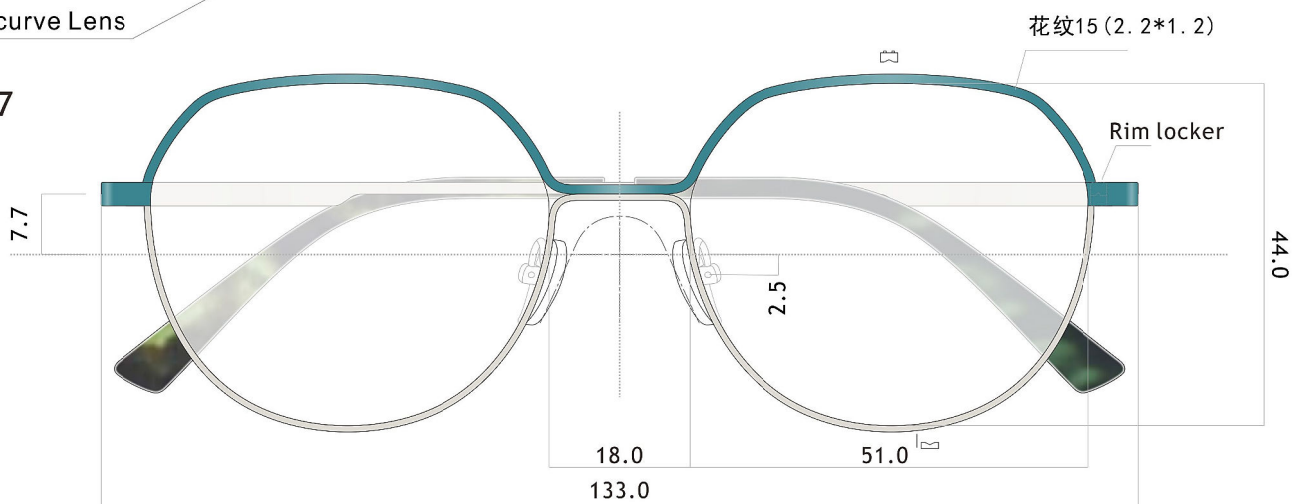

Different Rim Wire Combo

4 Base curve Lens

SIZE
52 □ 17
45.0

Inclination

4 Base curve Lens

SIZE
52 □ 18
46.5

Inclination

Spraying different color

Acetate code:
YHDGA101(Solid)

4 Base curve Lens

SIZE
54□18
42.0

Inclination

4 Base curve Lens

SIZE
53 □ 17
45.5

Inclination

Acetate code:
Y91252A(Translucent)

Size:3:1

异形花纹偏槽-102 3.2*0.8

异形-72 2.0*0.8

4 Base curve Lens

SIZE
51 □ 18
47.0

Inclination

3.3

1.4
Black (just surface)