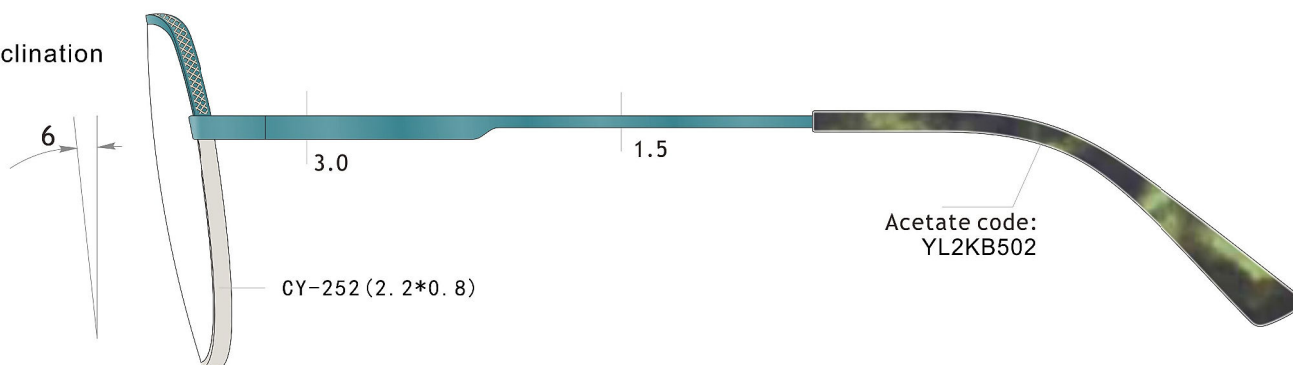

Different Rim Wire Combo

4 Base curve Lens

SIZE
52 □ 17
45.0

Inclination

4 Base curve Lens

SIZE
52 □ 18
46.5

Inclination

Spraying different color

Acetate code:
YHDGA101(Solid)

4 Base curve Lens

SIZE
54□18
42.0

Inclination

4 Base curve Lens

SIZE
53 □ 17
45.5

Inclination

Acetate code:
Y91252A(Translucent)

Size:3:1

异形花纹偏槽-102 3.2*0.8

异形-72 2.0*0.8

4 Base curve Lens

SIZE
51 □ 18
47.0

Inclination

3.3

1.4
Black (just surface)