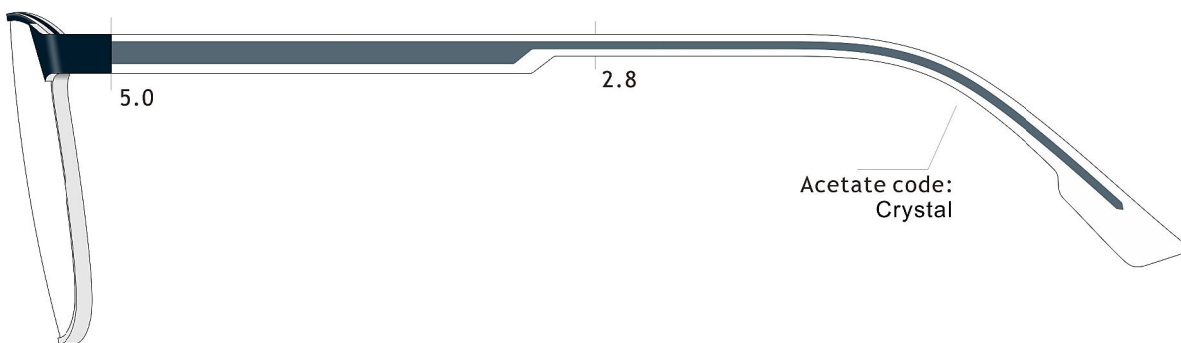

Different Rim Wire Combo

4 Base curve Lens

SIZE
52 □ 17
45.0

Inclination

4 Base curve Lens

SIZE
52 □ 18
46.5

Inclination

Spraying different color

Acetate code:
YHDGA101(Solid)

4 Base curve Lens

SIZE
54□18
42.0

Inclination

4 Base curve Lens

SIZE
53 □ 17
45.5

Inclination

Acetate code:
Y91252A(Translucent)

Size:3:1

异形花纹偏槽-102 3.2*0.8

异形-72 2.0*0.8

4 Base curve Lens

SIZE
51 □ 18
47.0

Inclination

3.3

1.4
Black (just surface)