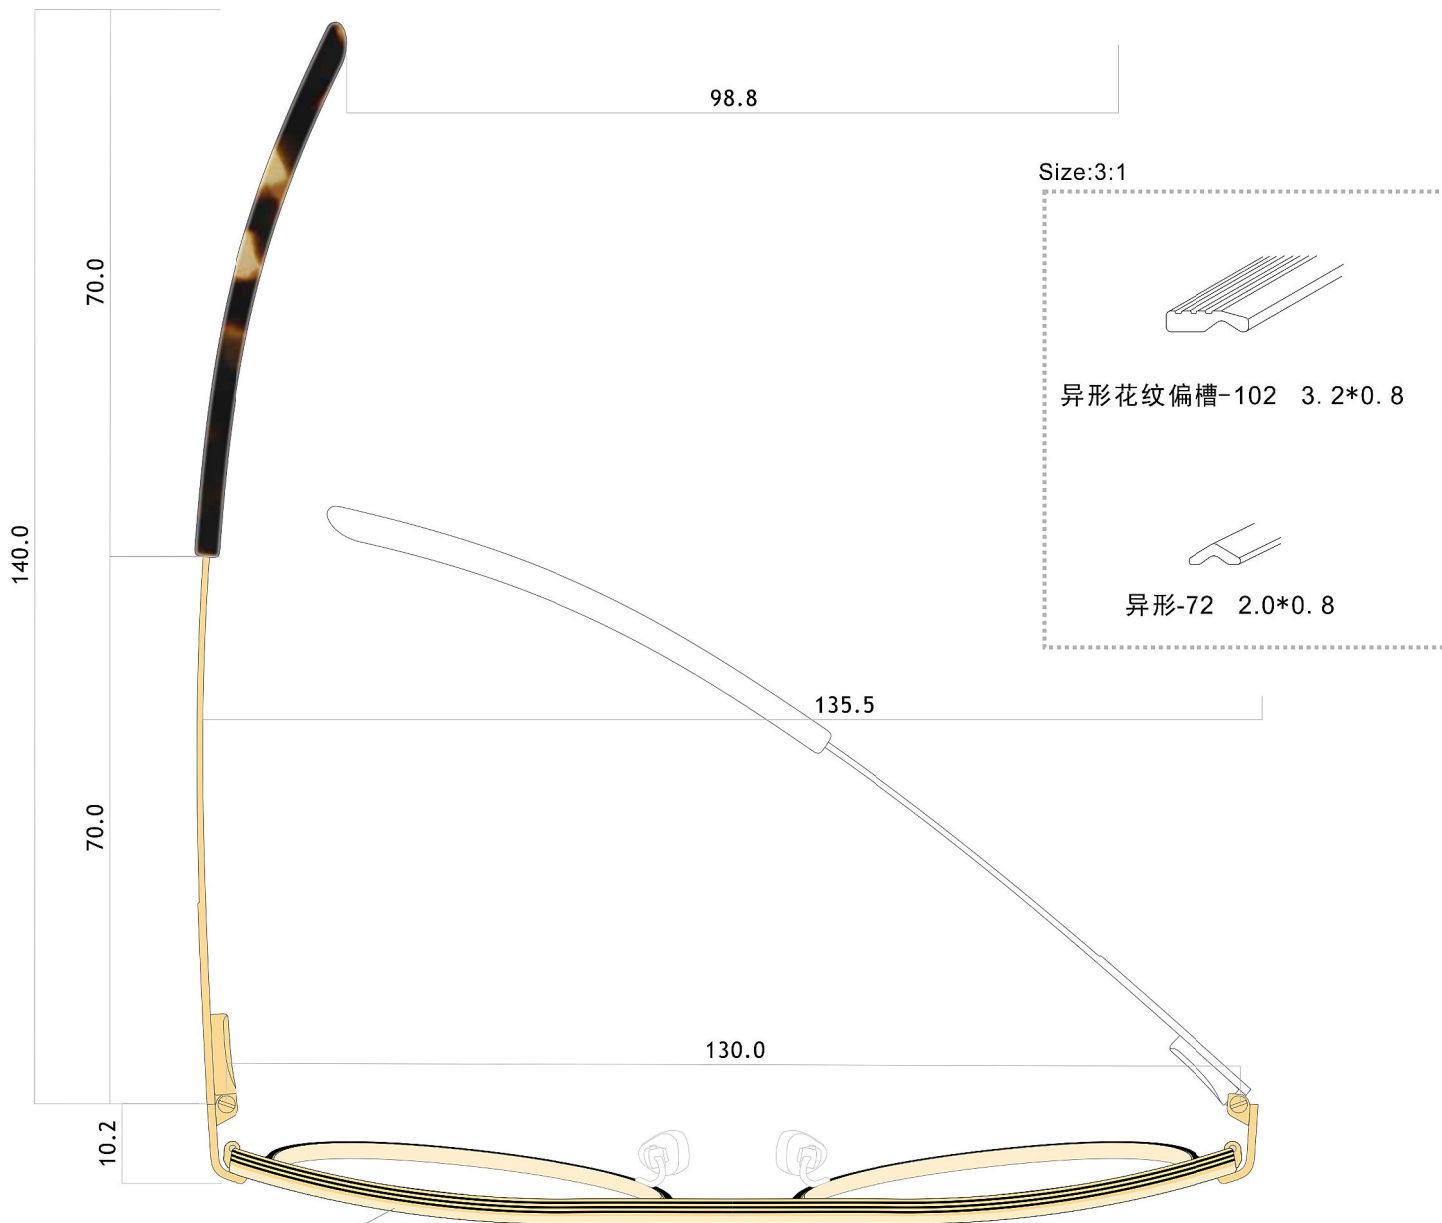

Different Rim Wire Combo

4 Base curve Lens

SIZE
52 □ 17
45.0

Inclination

4 Base curve Lens

SIZE
52 □ 18
46.5

Inclination

Spraying different color

Acetate code:
YHDGA101(Solid)

4 Base curve Lens

SIZE
54□18
42.0

Inclination

4 Base curve Lens

SIZE
53 □ 17
45.5

Inclination

Acetate code:
Y91252A(Translucent)

Size:3:1

异形花纹偏槽-102 3.2*0.8

异形-72 2.0*0.8

4 Base curve Lens

SIZE
51 □ 18
47.0

Inclination

3.3

1.4
Black (just surface)