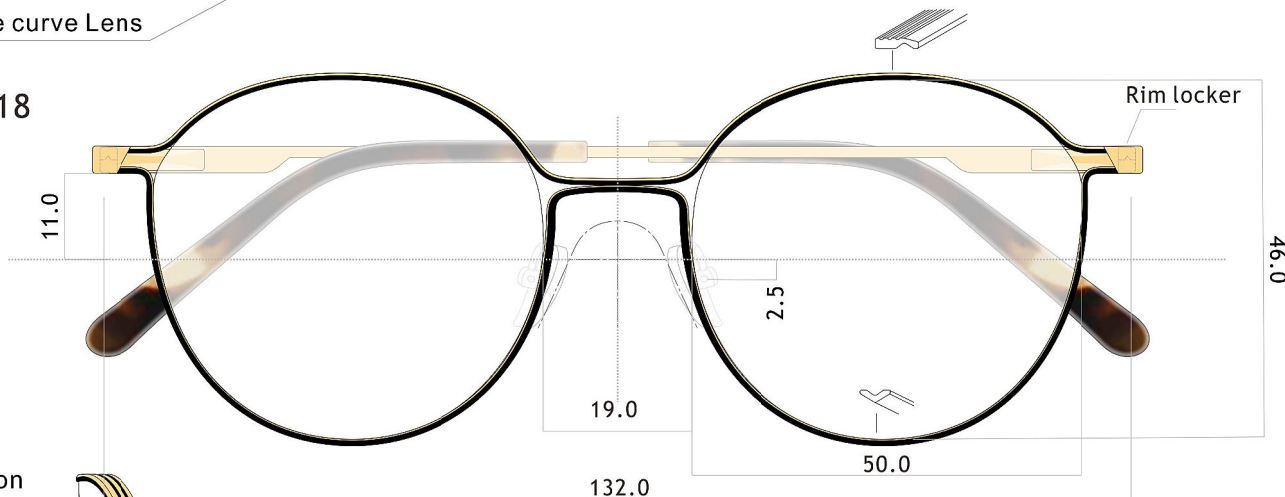

Different Rim Wire Combo

4 Base curve Lens

SIZE
52 □ 17
45.0

Inclination

4 Base curve Lens

SIZE
52 □ 18
46.5

Inclination

Spraying different color

Acetate code:
YHDGA101(Solid)

4 Base curve Lens

SIZE
54□18
42.0

Inclination

4 Base curve Lens

SIZE
53 □ 17
45.5

Inclination

Acetate code:
Y91252A(Translucent)

Size:3:1

异形花纹偏槽-102 3.2*0.8

异形-72 2.0*0.8

4 Base curve Lens

SIZE
51 □ 18
47.0

Inclination

3.3

1.4
Black (just surface)