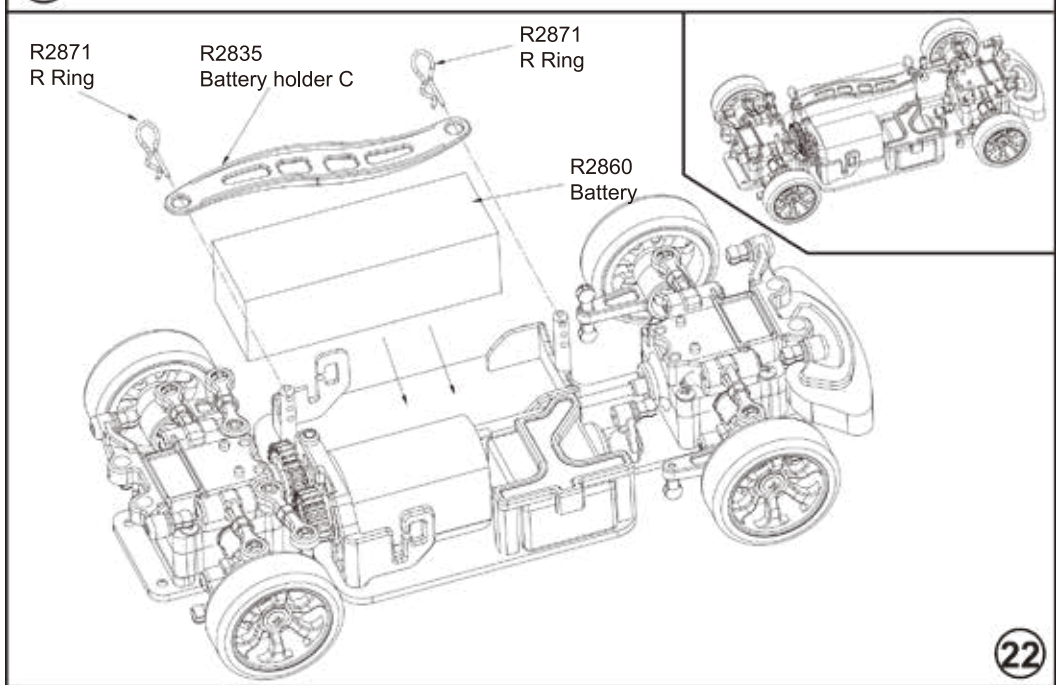

# Assembly Exploded Diagram

19

20

R2823  
Screws  
2x6PB D3.5

R2852  
ESC

R2823  
Screws  
2x6PB D3.5

R2802  
Center shaft  
plate

R2822  
Screws  
2x5PB D3.5

R2871  
R Ring

R2871  
R Ring

R2861  
RTG Rear  
Body Post(short)

R2850  
Front tower post