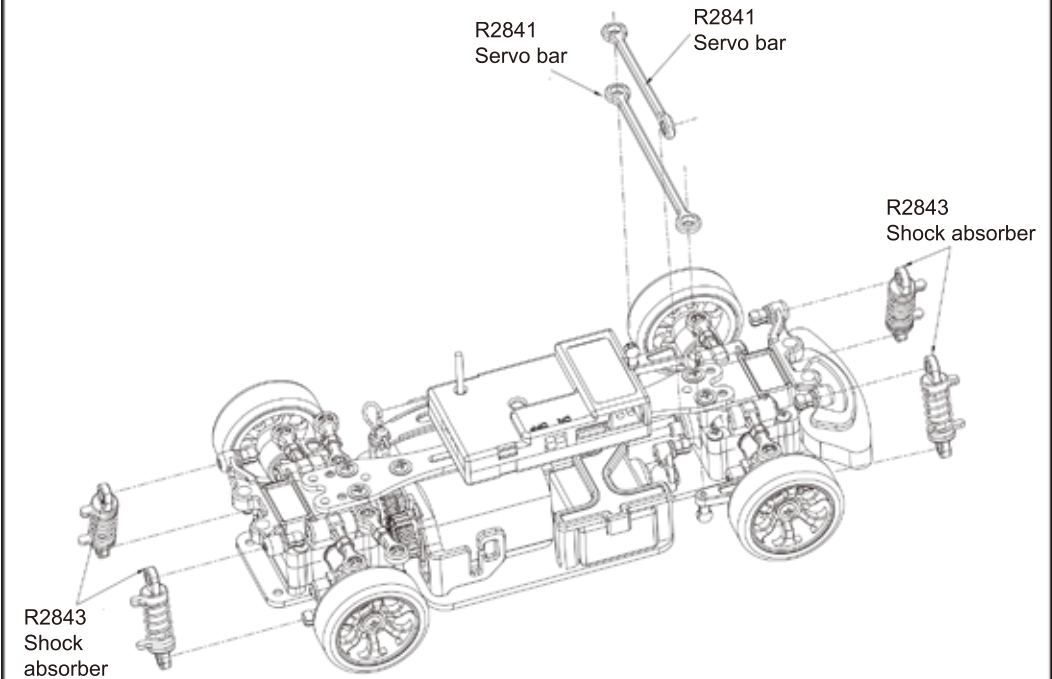

# Assembly Exploded Diagram

19

20

R2823  
Screws  
2x6PB D3.5

R2852  
ESC

R2823  
Screws  
2x6PB D3.5

R2802  
Center shaft  
plate

R2822  
Screws  
2x5PB D3.5

R2871  
R Ring

R2871  
R Ring

R2861  
RTG Rear  
Body Post(short)

R2850  
Front tower post