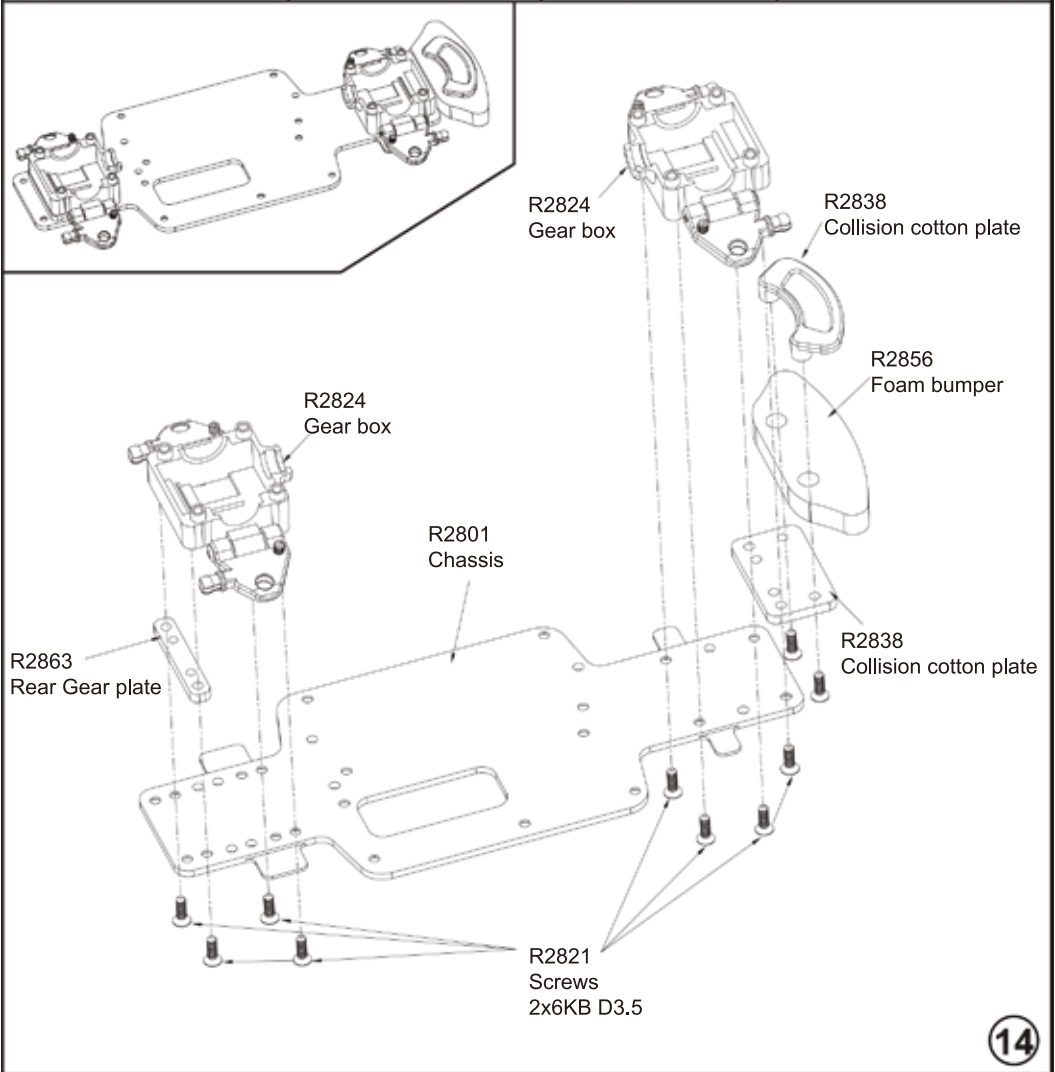

# Assembly Exploded Diagram

19

20

R2823  
Screws  
2x6PB D3.5

R2852  
ESC

R2823  
Screws  
2x6PB D3.5

R2802  
Center shaft  
plate

R2822  
Screws  
2x5PB D3.5

R2871  
R Ring

R2871  
R Ring

R2861  
RTG Rear  
Body Post(short)

R2850  
Front tower post