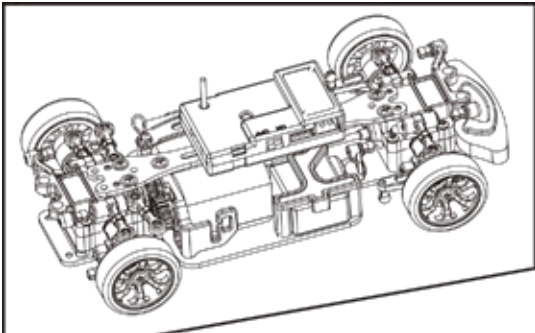

# Assembly Exploded Diagram

19

20

R2823  
Screws  
2x6PB D3.5

R2852  
ESC

R2823  
Screws  
2x6PB D3.5

R2802  
Center shaft  
plate

R2822  
Screws  
2x5PB D3.5

R2871  
R Ring

R2871  
R Ring

R2861  
RTG Rear  
Body Post(short)

R2850  
Front tower post