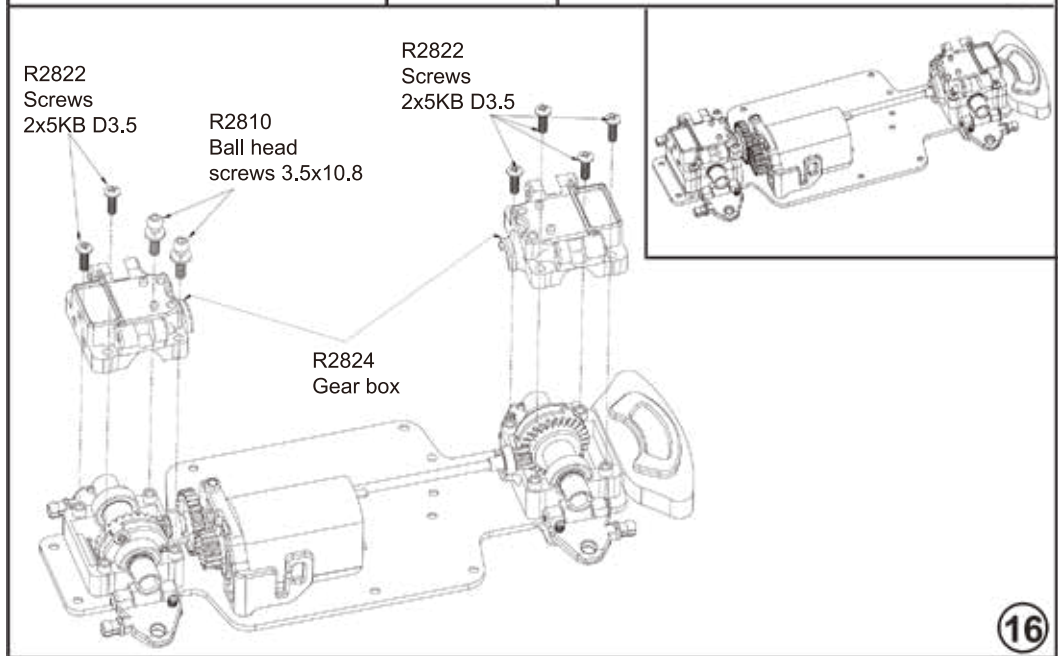

# Assembly Exploded Diagram

19

20

R2823  
Screws  
2x6PB D3.5

R2852  
ESC

R2823  
Screws  
2x6PB D3.5

R2802  
Center shaft  
plate

R2822  
Screws  
2x5PB D3.5

R2871  
R Ring

R2871  
R Ring

R2861  
RTG Rear  
Body Post(short)

R2850  
Front tower post