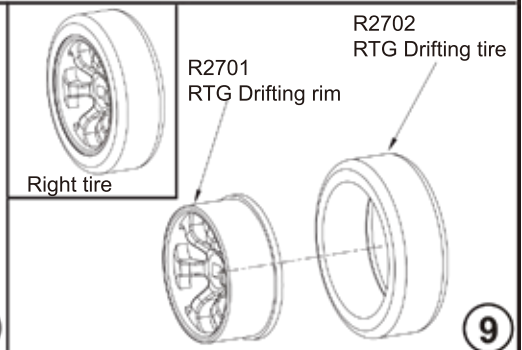

# Assembly Exploded Diagram

19

20

R2823  
Screws  
2x6PB D3.5

R2852  
ESC

R2823  
Screws  
2x6PB D3.5

R2802  
Center shaft  
plate

R2822  
Screws  
2x5PB D3.5

R2871  
R Ring

R2871  
R Ring

R2861  
RTG Rear  
Body Post(short)

R2850  
Front tower post