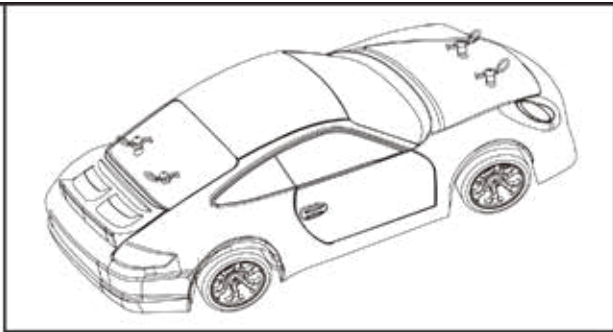

# Assembly Exploded Diagram

19

20

R2823  
Screws  
2x6PB D3.5

R2852  
ESC

R2823  
Screws  
2x6PB D3.5

R2802  
Center shaft  
plate

R2822  
Screws  
2x5PB D3.5

R2871  
R Ring

R2871  
R Ring

R2861  
RTG Rear  
Body Post(short)

R2850  
Front tower post