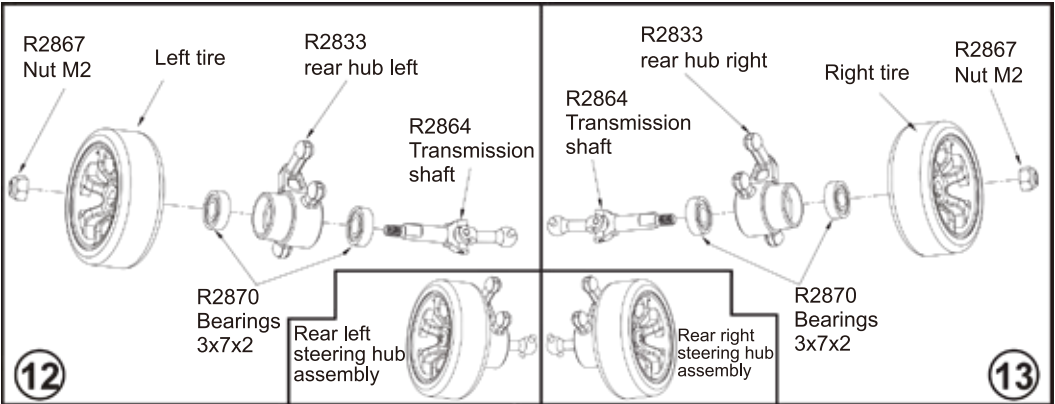

# Assembly Exploded Diagram

19

20

R2823  
Screws  
2x6PB D3.5

R2852  
ESC

R2823  
Screws  
2x6PB D3.5

R2802  
Center shaft  
plate

R2822  
Screws  
2x5PB D3.5

R2871  
R Ring

R2871  
R Ring

R2861  
RTG Rear  
Body Post(short)

R2850  
Front tower post