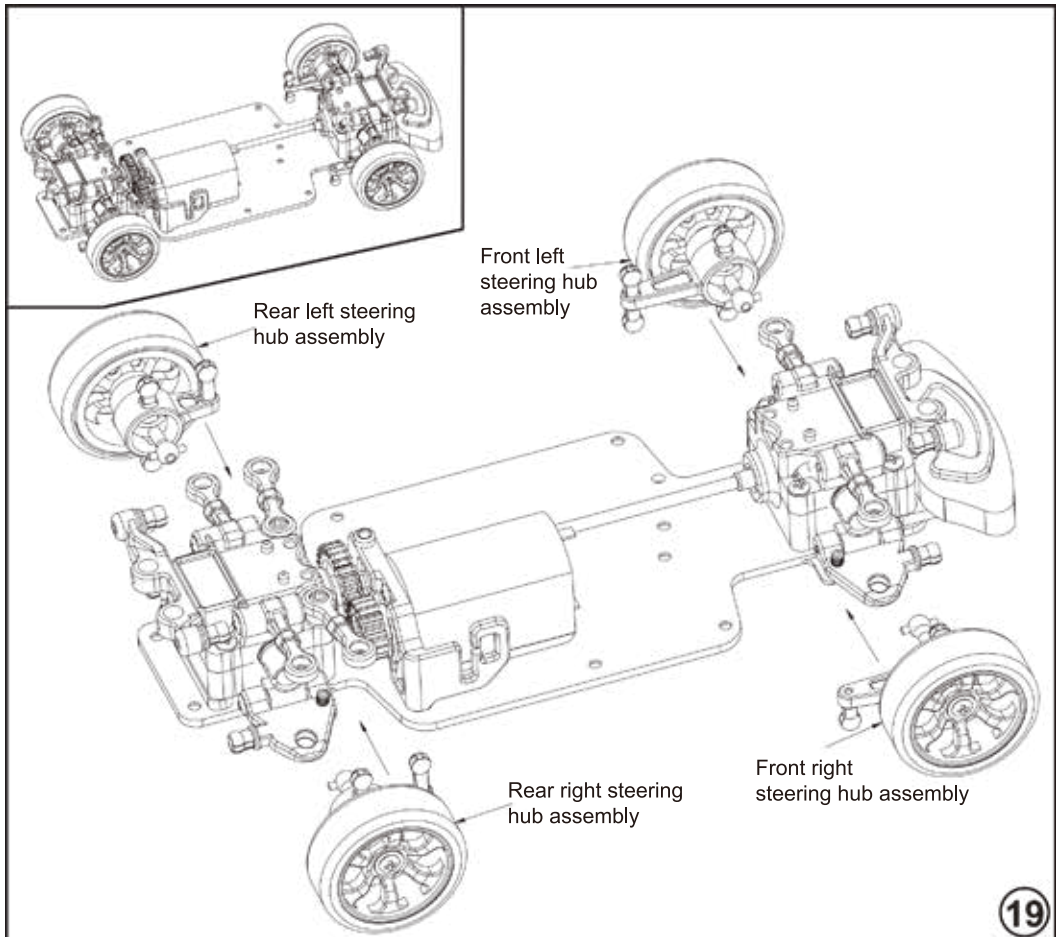

# Assembly Exploded Diagram

19

20

R2823  
Screws  
2x6PB D3.5

R2852  
ESC

R2823  
Screws  
2x6PB D3.5

R2802  
Center shaft  
plate

R2822  
Screws  
2x5PB D3.5

R2871  
R Ring

R2871  
R Ring

R2861  
RTG Rear  
Body Post(short)

R2850  
Front tower post