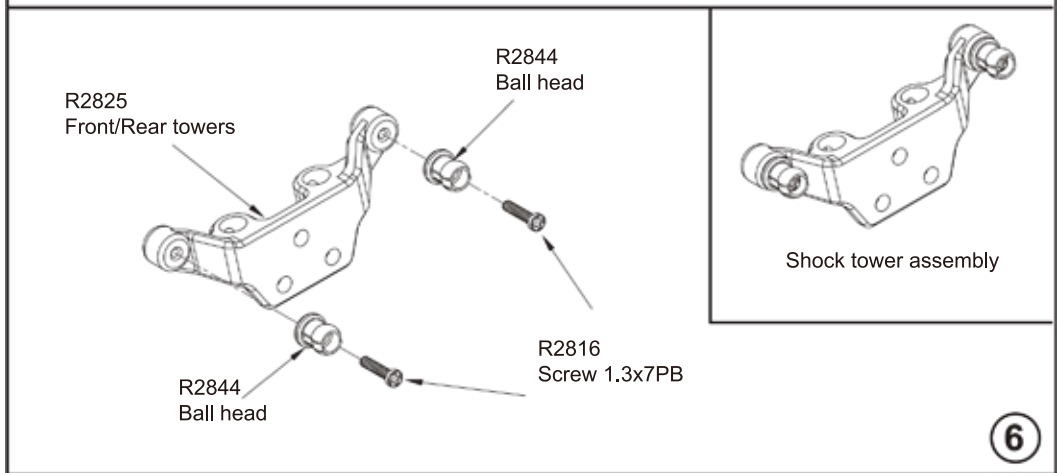

# Assembly Exploded Diagram

19

20

R2823  
Screws  
2x6PB D3.5

R2852  
ESC

R2823  
Screws  
2x6PB D3.5

R2802  
Center shaft  
plate

R2822  
Screws  
2x5PB D3.5

R2871  
R Ring

R2871  
R Ring

R2861  
RTG Rear  
Body Post(short)

R2850  
Front tower post