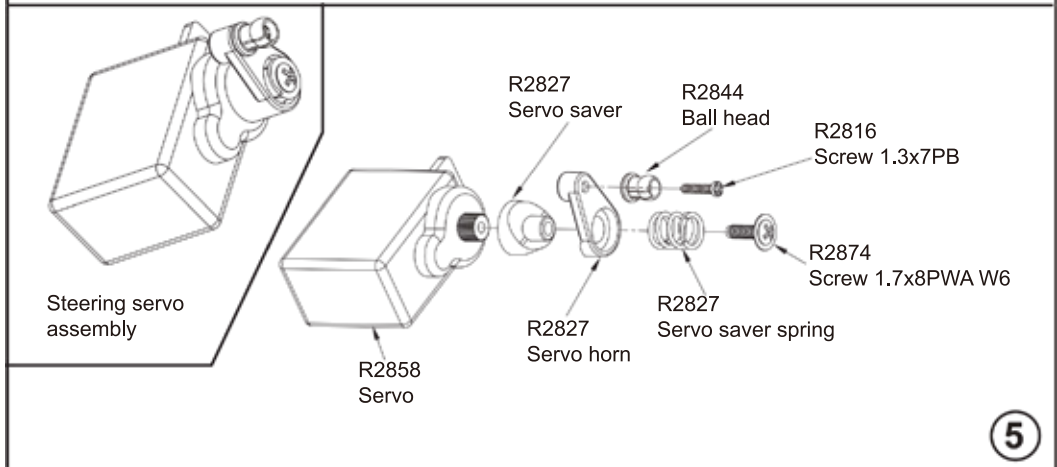

# Assembly Exploded Diagram

19

20

R2823  
Screws  
2x6PB D3.5

R2852  
ESC

R2823  
Screws  
2x6PB D3.5

R2802  
Center shaft  
plate

R2822  
Screws  
2x5PB D3.5

R2871  
R Ring

R2871  
R Ring

R2861  
RTG Rear  
Body Post(short)

R2850  
Front tower post