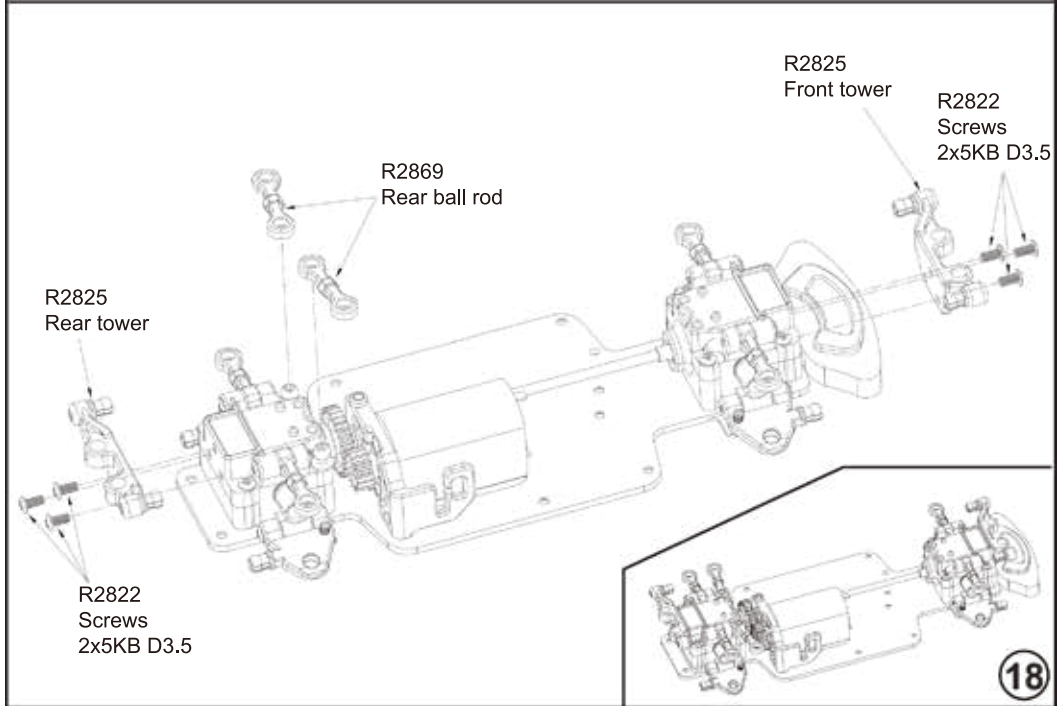

# Assembly Exploded Diagram

19

20

R2823  
Screws  
2x6PB D3.5

R2852  
ESC

R2823  
Screws  
2x6PB D3.5

R2802  
Center shaft  
plate

R2822  
Screws  
2x5PB D3.5

R2871  
R Ring

R2871  
R Ring

R2861  
RTG Rear  
Body Post(short)

R2850  
Front tower post