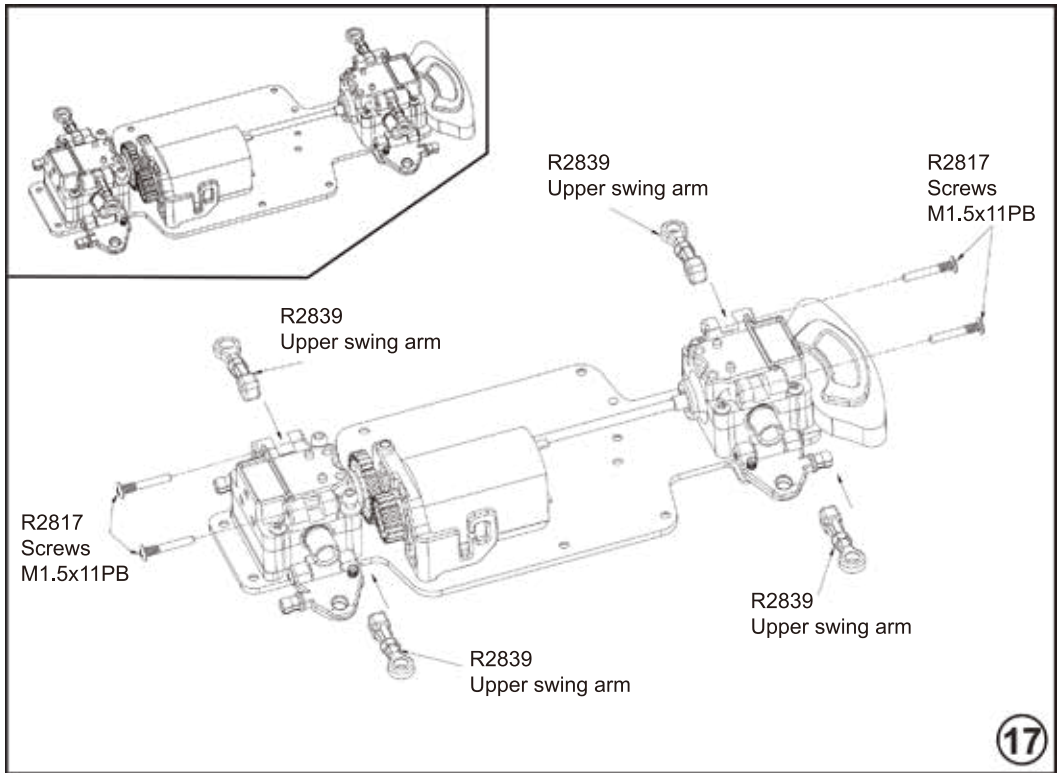

# Assembly Exploded Diagram

19

20

R2823  
Screws  
2x6PB D3.5

R2852  
ESC

R2823  
Screws  
2x6PB D3.5

R2802  
Center shaft  
plate

R2822  
Screws  
2x5PB D3.5

R2871  
R Ring

R2871  
R Ring

R2861  
RTG Rear  
Body Post(short)

R2850  
Front tower post