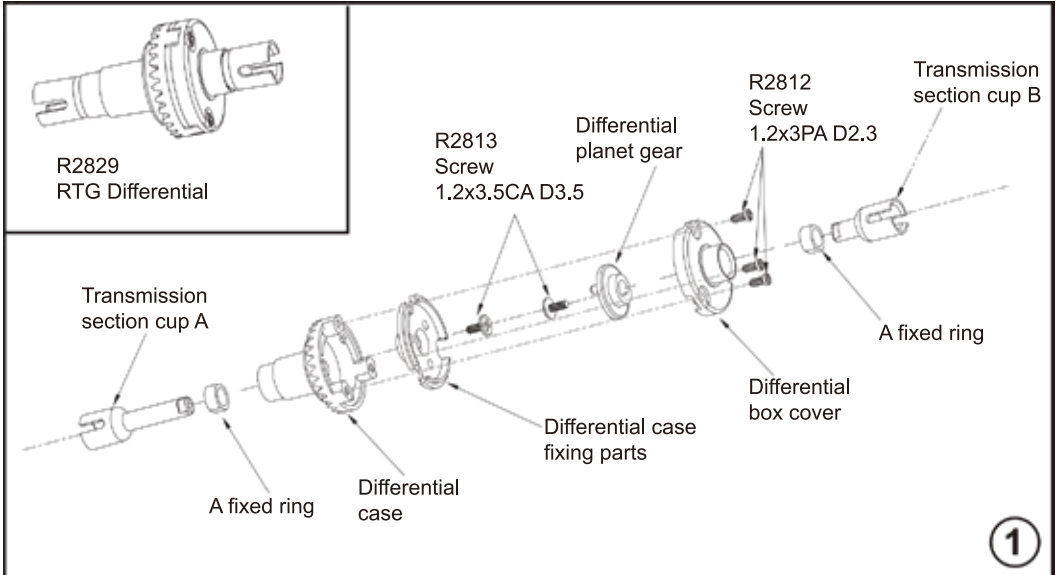

# Assembly Exploded Diagram

19

20

R2823  
Screws  
2x6PB D3.5

R2852  
ESC

R2823  
Screws  
2x6PB D3.5

R2802  
Center shaft  
plate

R2822  
Screws  
2x5PB D3.5

R2871  
R Ring

R2871  
R Ring

R2861  
RTG Rear  
Body Post(short)

R2850  
Front tower post