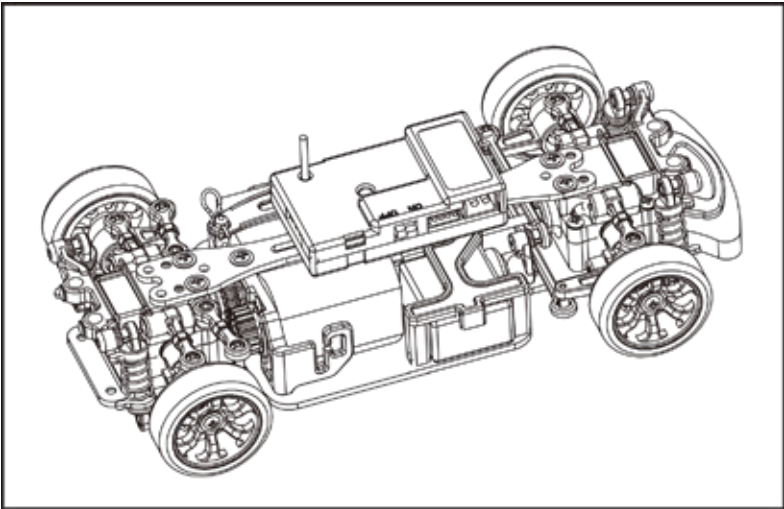

# Assembly Exploded Diagram

19

20

R2823  
Screws  
2x6PB D3.5

R2852  
ESC

R2823  
Screws  
2x6PB D3.5

R2802  
Center shaft  
plate

R2822  
Screws  
2x5PB D3.5

R2871  
R Ring

R2871  
R Ring

R2861  
RTG Rear  
Body Post(short)

R2850  
Front tower post