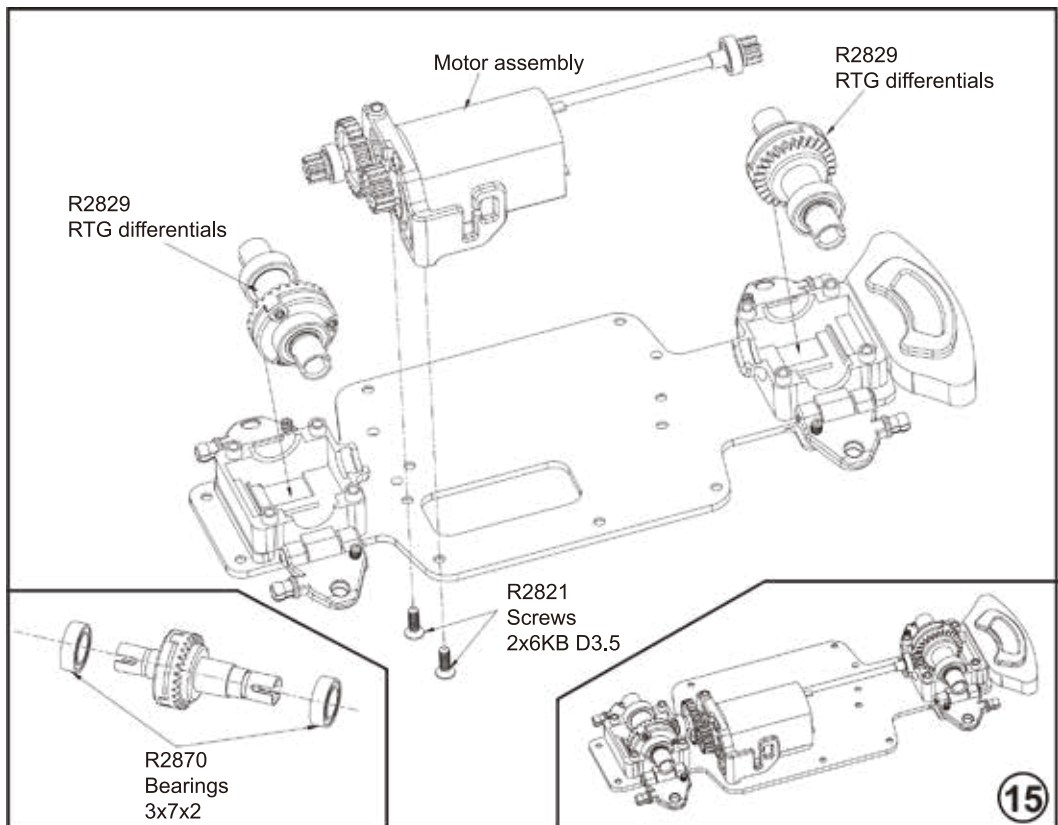

# Assembly Exploded Diagram

19

20

R2823  
Screws  
2x6PB D3.5

R2852  
ESC

R2823  
Screws  
2x6PB D3.5

R2802  
Center shaft  
plate

R2822  
Screws  
2x5PB D3.5

R2871  
R Ring

R2871  
R Ring

R2861  
RTG Rear  
Body Post(short)

R2850  
Front tower post