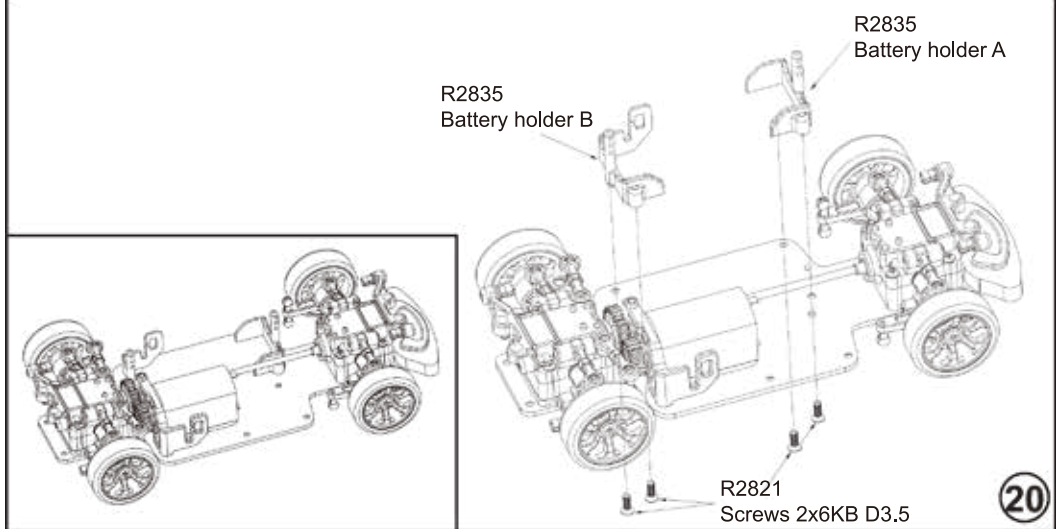

# Assembly Exploded Diagram

19

20

R2823  
Screws  
2x6PB D3.5

R2852  
ESC

R2823  
Screws  
2x6PB D3.5

R2802  
Center shaft  
plate

R2822  
Screws  
2x5PB D3.5

R2871  
R Ring

R2871  
R Ring

R2861  
RTG Rear  
Body Post(short)

R2850  
Front tower post