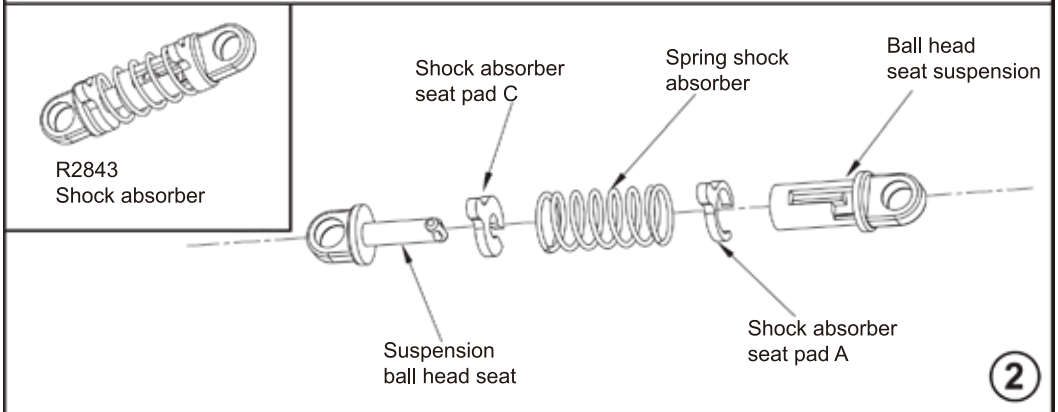

# Assembly Exploded Diagram

19

20

R2823  
Screws  
2x6PB D3.5

R2852  
ESC

R2823  
Screws  
2x6PB D3.5

R2802  
Center shaft  
plate

R2822  
Screws  
2x5PB D3.5

R2871  
R Ring

R2871  
R Ring

R2861  
RTG Rear  
Body Post(short)

R2850  
Front tower post