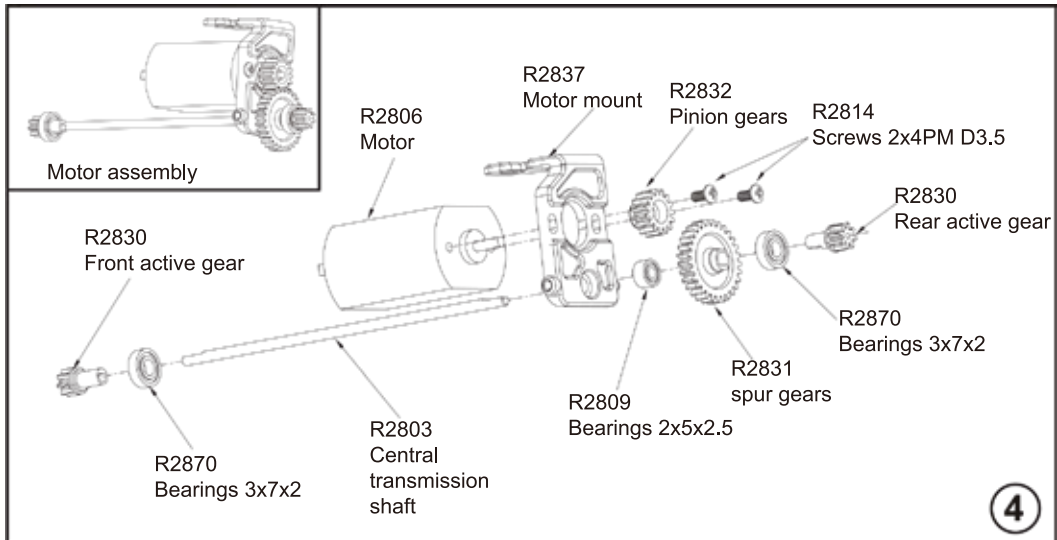

# Assembly Exploded Diagram

19

20

R2823  
Screws  
2x6PB D3.5

R2852  
ESC

R2823  
Screws  
2x6PB D3.5

R2802  
Center shaft  
plate

R2822  
Screws  
2x5PB D3.5

R2871  
R Ring

R2871  
R Ring

R2861  
RTG Rear  
Body Post(short)

R2850  
Front tower post