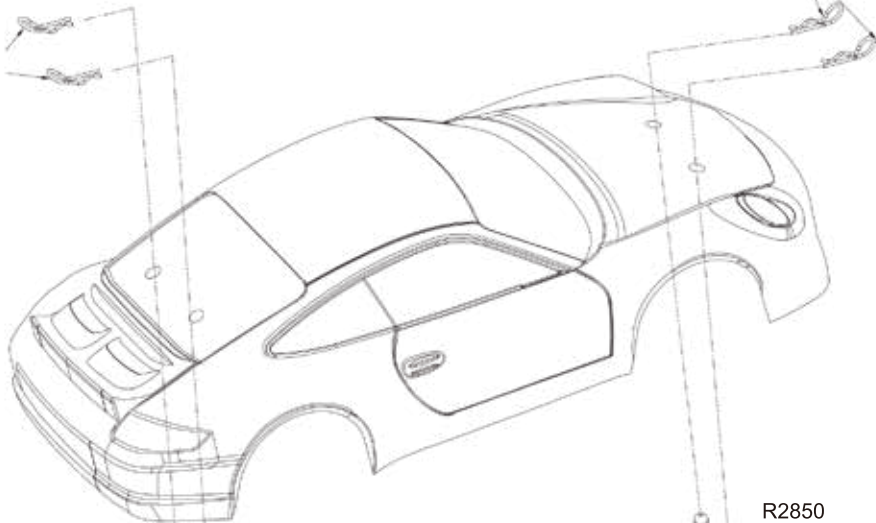

# Assembly Exploded Diagram

19

20

R2823  
Screws  
2x6PB D3.5

R2852  
ESC

R2823  
Screws  
2x6PB D3.5

R2802  
Center shaft  
plate

R2822  
Screws  
2x5PB D3.5

R2871  
R Ring

R2871  
R Ring

R2861  
RTG Rear  
Body Post(short)

R2850  
Front tower post