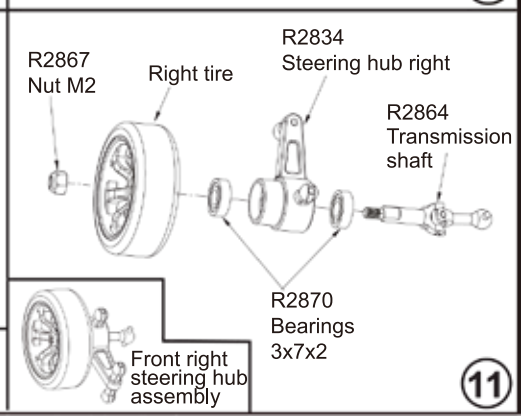

# Assembly Exploded Diagram

19

20

R2823  
Screws  
2x6PB D3.5

R2852  
ESC

R2823  
Screws  
2x6PB D3.5

R2802  
Center shaft  
plate

R2822  
Screws  
2x5PB D3.5

R2871  
R Ring

R2871  
R Ring

R2861  
RTG Rear  
Body Post(short)

R2850  
Front tower post