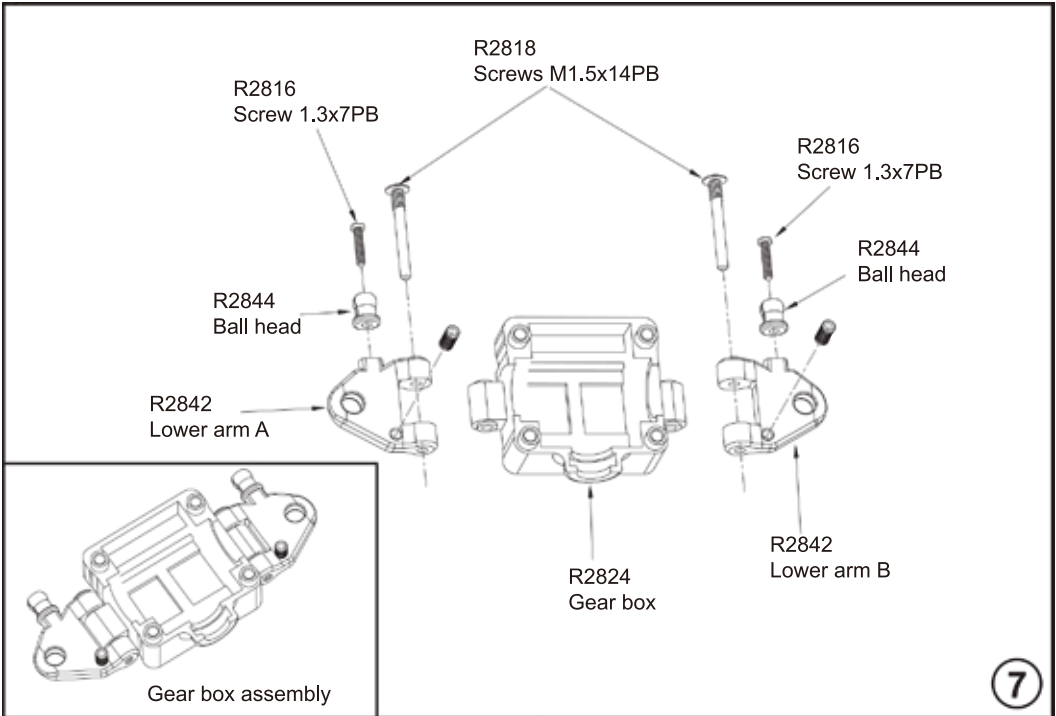

# Assembly Exploded Diagram

19

20

R2823  
Screws  
2x6PB D3.5

R2852  
ESC

R2823  
Screws  
2x6PB D3.5

R2802  
Center shaft  
plate

R2822  
Screws  
2x5PB D3.5

R2871  
R Ring

R2871  
R Ring

R2861  
RTG Rear  
Body Post(short)

R2850  
Front tower post