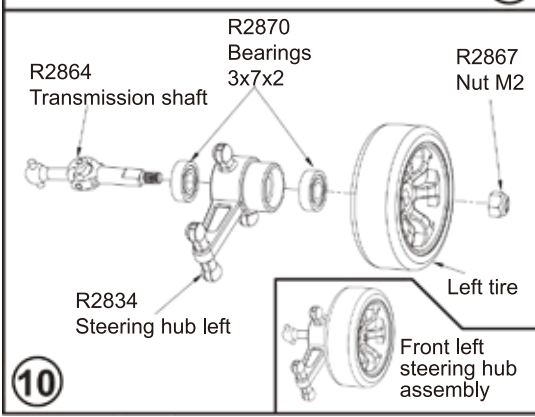

# Assembly Exploded Diagram

19

20

R2823  
Screws  
2x6PB D3.5

R2852  
ESC

R2823  
Screws  
2x6PB D3.5

R2802  
Center shaft  
plate

R2822  
Screws  
2x5PB D3.5

R2871  
R Ring

R2871  
R Ring

R2861  
RTG Rear  
Body Post(short)

R2850  
Front tower post