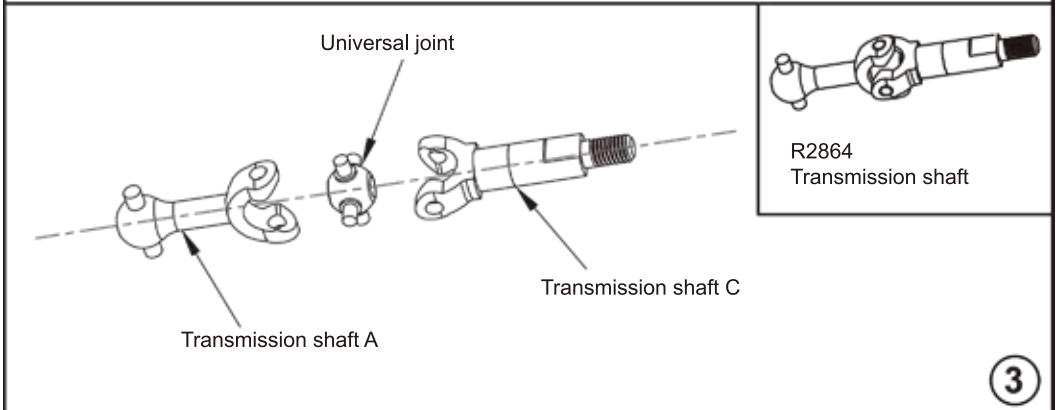

# Assembly Exploded Diagram

19

20

R2823  
Screws  
2x6PB D3.5

R2852  
ESC

R2823  
Screws  
2x6PB D3.5

R2802  
Center shaft  
plate

R2822  
Screws  
2x5PB D3.5

R2871  
R Ring

R2871  
R Ring

R2861  
RTG Rear  
Body Post(short)

R2850  
Front tower post