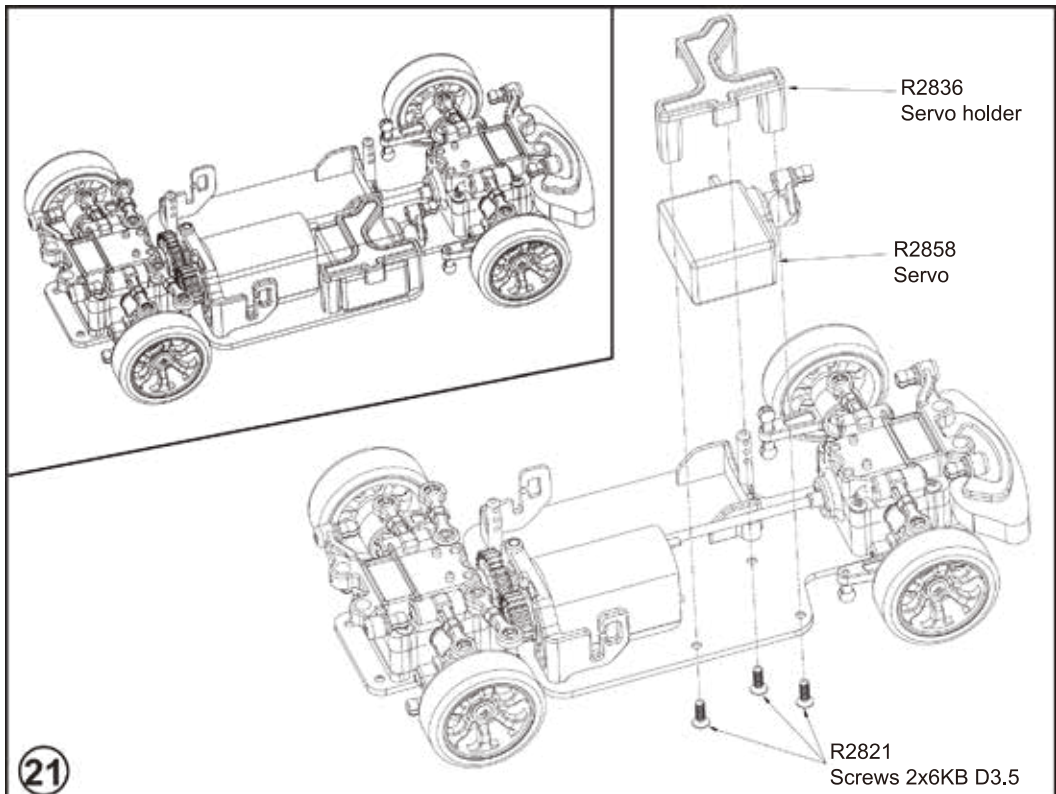

# Assembly Exploded Diagram

19

20

R2823  
Screws  
2x6PB D3.5

R2852  
ESC

R2823  
Screws  
2x6PB D3.5

R2802  
Center shaft  
plate

R2822  
Screws  
2x5PB D3.5

R2871  
R Ring

R2871  
R Ring

R2861  
RTG Rear  
Body Post(short)

R2850  
Front tower post