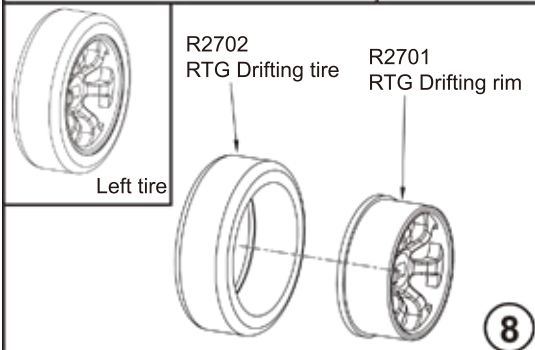

# Assembly Exploded Diagram

19

20

R2823  
Screws  
2x6PB D3.5

R2852  
ESC

R2823  
Screws  
2x6PB D3.5

R2802  
Center shaft  
plate

R2822  
Screws  
2x5PB D3.5

R2871  
R Ring

R2871  
R Ring

R2861  
RTG Rear  
Body Post(short)

R2850  
Front tower post