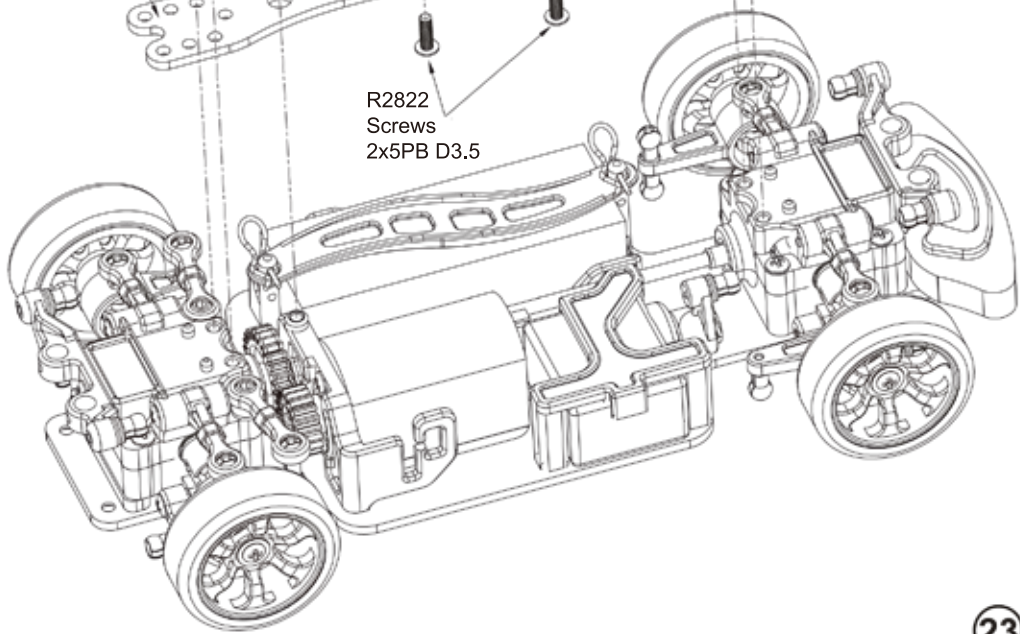

# Assembly Exploded Diagram

19

20

R2823  
Screws  
2x6PB D3.5

R2852  
ESC

R2823  
Screws  
2x6PB D3.5

R2802  
Center shaft  
plate

R2822  
Screws  
2x5PB D3.5

R2871  
R Ring

R2871  
R Ring

R2861  
RTG Rear  
Body Post(short)

R2850  
Front tower post