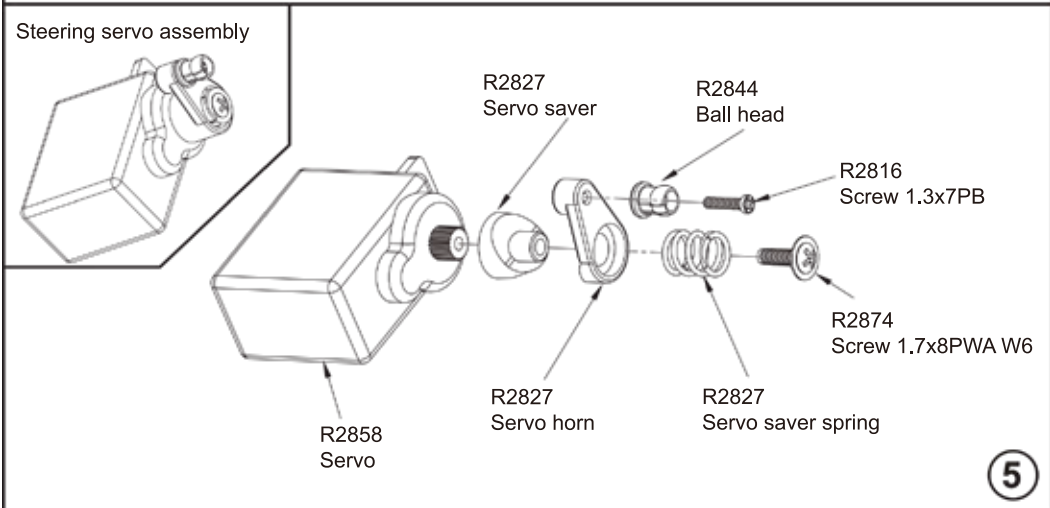

Assembly Exploded Diagram

Gear box assembly

7

Left tire

8

Right tire

9

Front left steering hub assembly

10

R2835
Battery holder B

R2835
Battery holder A

R2821
Screws 2x6KB D3.5

20

R2836
Servo holder

R2858
Servo

R2821
Screws 2x6KB D3.5