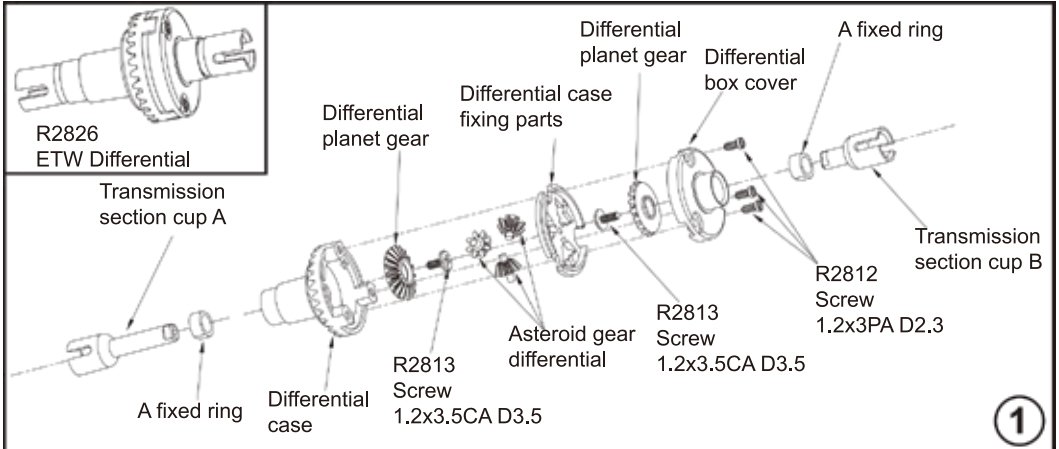

Assembly Exploded Diagram

Gear box assembly

7

Left tire

8

Right tire

9

Front left steering hub assembly

10

R2835
Battery holder B

R2835
Battery holder A

R2821
Screws 2x6KB D3.5

20

R2836
Servo holder

R2858
Servo

R2821
Screws 2x6KB D3.5