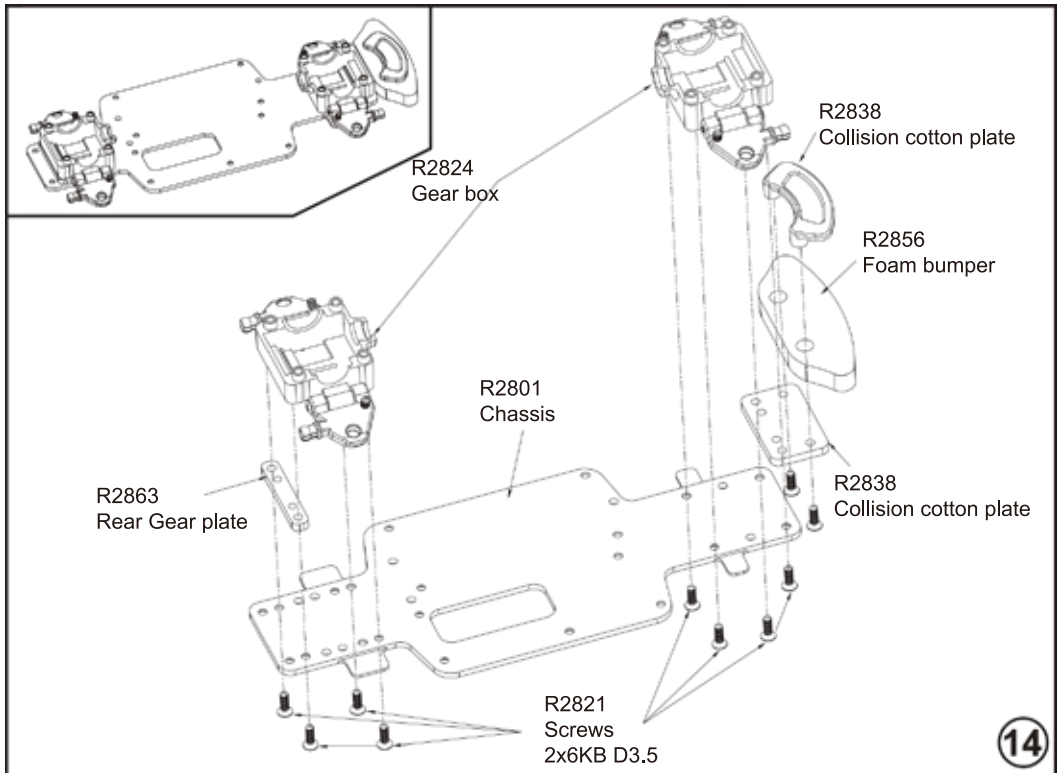

Assembly Exploded Diagram

Gear box assembly

7

Left tire

8

Right tire

9

Front left steering hub assembly

10

R2835
Battery holder B

R2835
Battery holder A

R2821
Screws 2x6KB D3.5

20

R2836
Servo holder

R2858
Servo

R2821
Screws 2x6KB D3.5

21