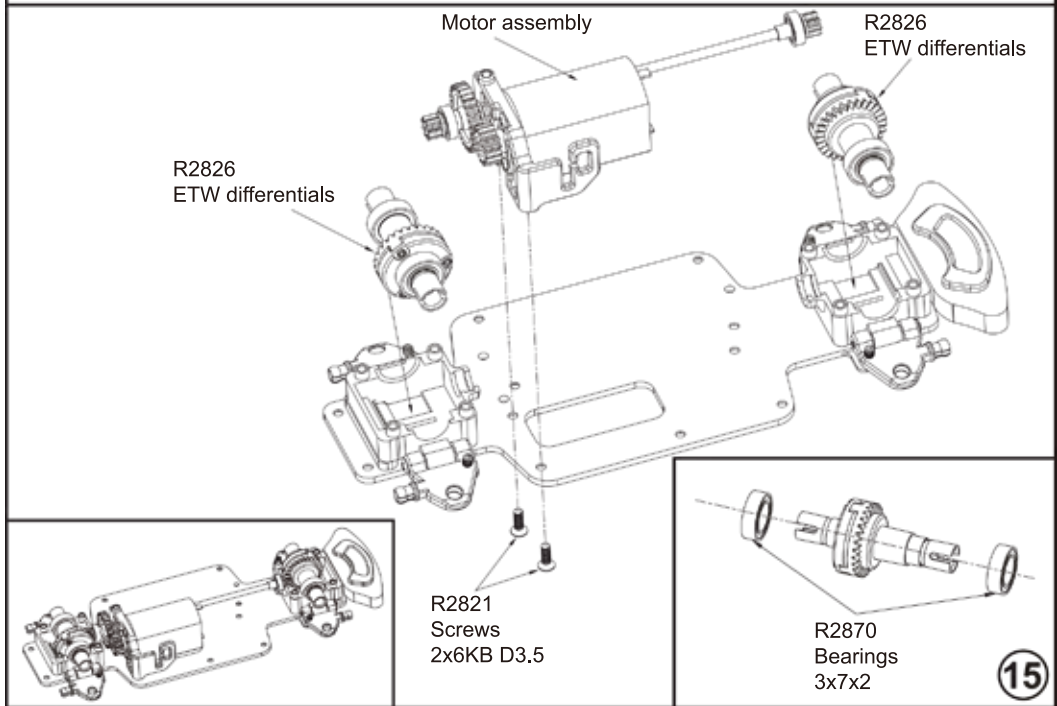

Assembly Exploded Diagram

Gear box assembly

7

Left tire

8

Right tire

9

Front left steering hub assembly

10

R2835
Battery holder B

R2835
Battery holder A

R2821
Screws 2x6KB D3.5

20

R2836
Servo holder

R2858
Servo

R2821
Screws 2x6KB D3.5