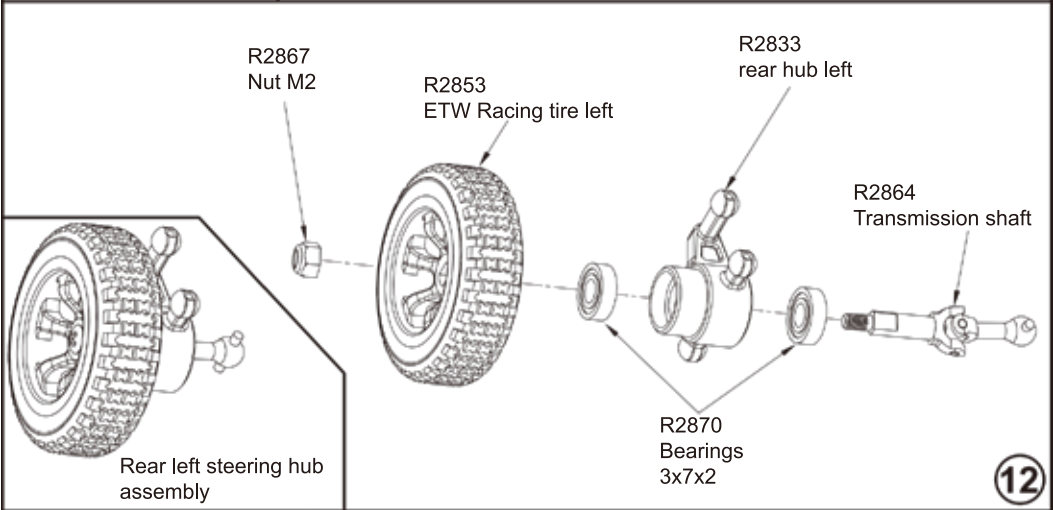

Assembly Exploded Diagram

Gear box assembly

7

Left tire

8

Right tire

9

Front left steering hub assembly

10

R2835
Battery holder B

R2835
Battery holder A

R2821
Screws 2x6KB D3.5

20

R2836
Servo holder

R2858
Servo

R2821
Screws 2x6KB D3.5