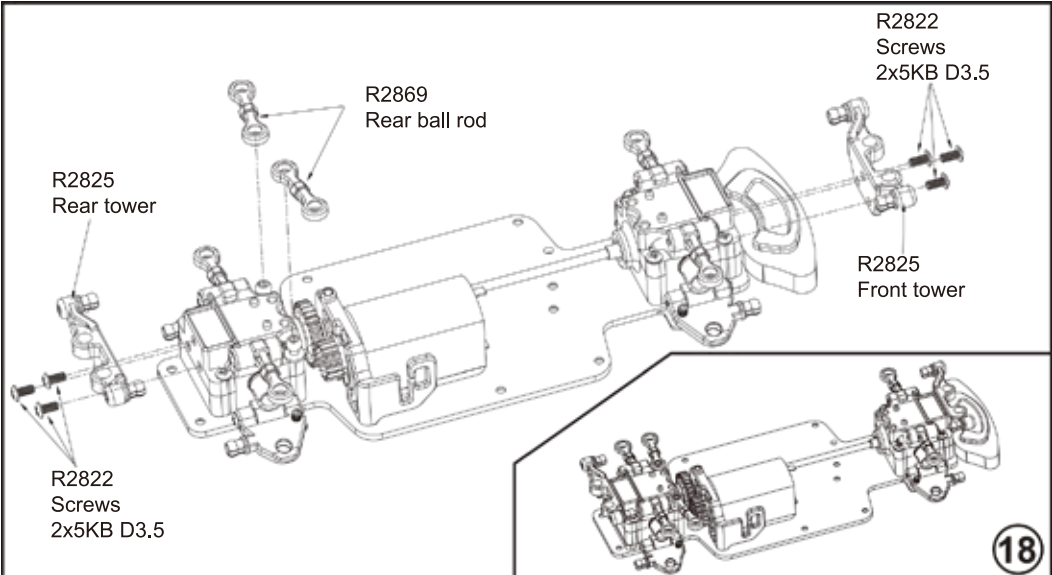

Assembly Exploded Diagram

Gear box assembly

7

Left tire

8

Right tire

9

Front left steering hub assembly

10

R2835
Battery holder B

R2835
Battery holder A

R2821
Screws 2x6KB D3.5

20

R2836
Servo holder

R2858
Servo

R2821
Screws 2x6KB D3.5