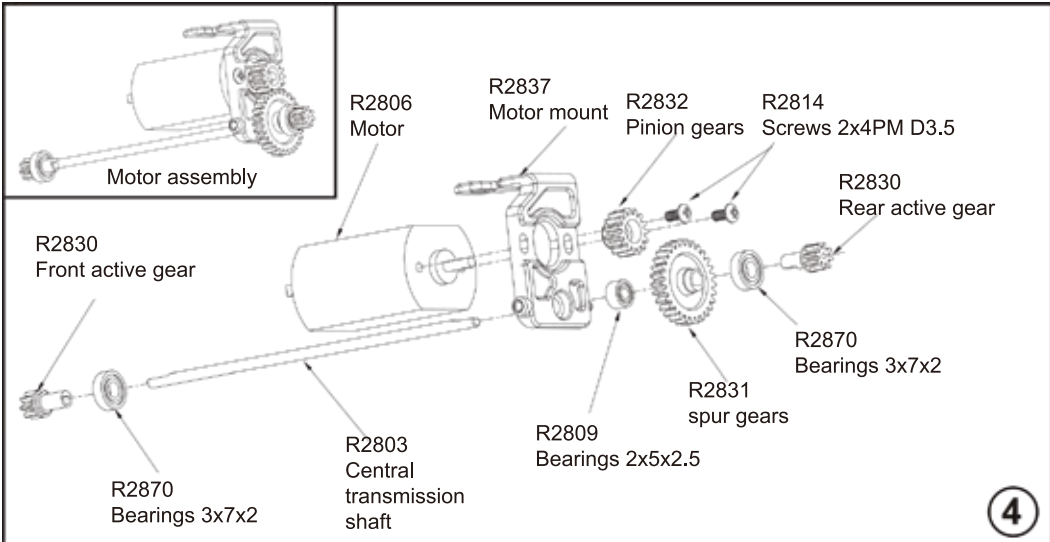

Assembly Exploded Diagram

Gear box assembly

7

Left tire

8

Right tire

9

Front left steering hub assembly

10

R2835
Battery holder B

R2835
Battery holder A

R2821
Screws 2x6KB D3.5

20

R2836
Servo holder

R2858
Servo

R2821
Screws 2x6KB D3.5