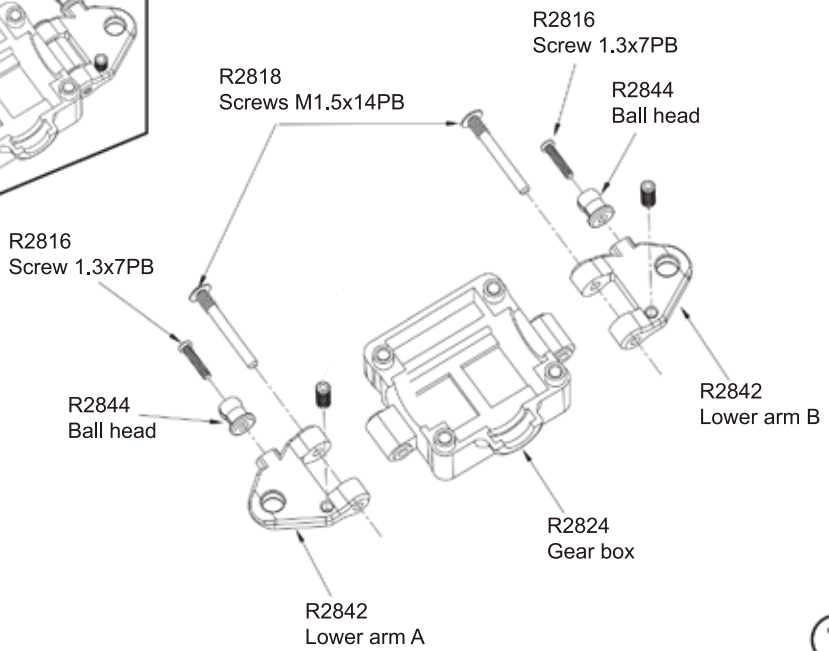

Assembly Exploded Diagram

Gear box assembly

7

Left tire

8

Right tire

9

Front left steering hub assembly

10

R2835
Battery holder B

R2835
Battery holder A

R2821
Screws 2x6KB D3.5

20

R2836
Servo holder

R2858
Servo

R2821
Screws 2x6KB D3.5