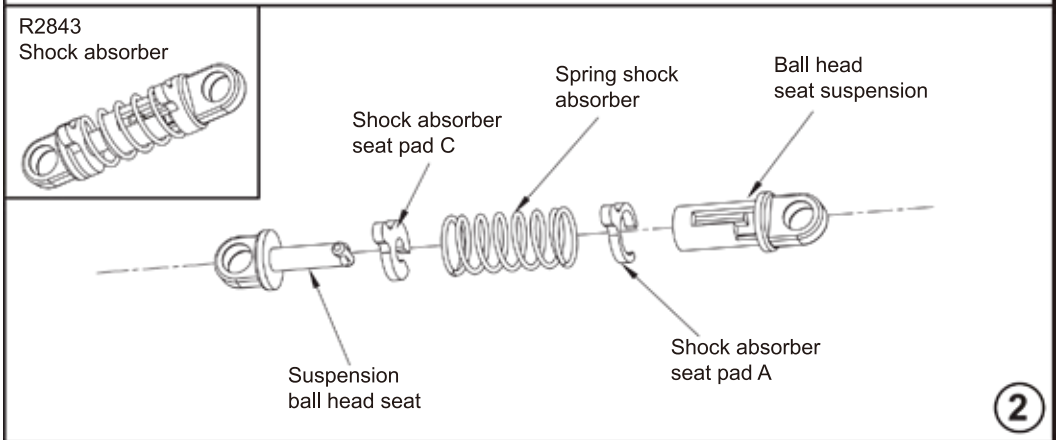

Assembly Exploded Diagram

Gear box assembly

7

Left tire

8

Right tire

9

Front left steering hub assembly

10

R2835
Battery holder B

R2835
Battery holder A

R2821
Screws 2x6KB D3.5

20

R2836
Servo holder

R2858
Servo

R2821
Screws 2x6KB D3.5