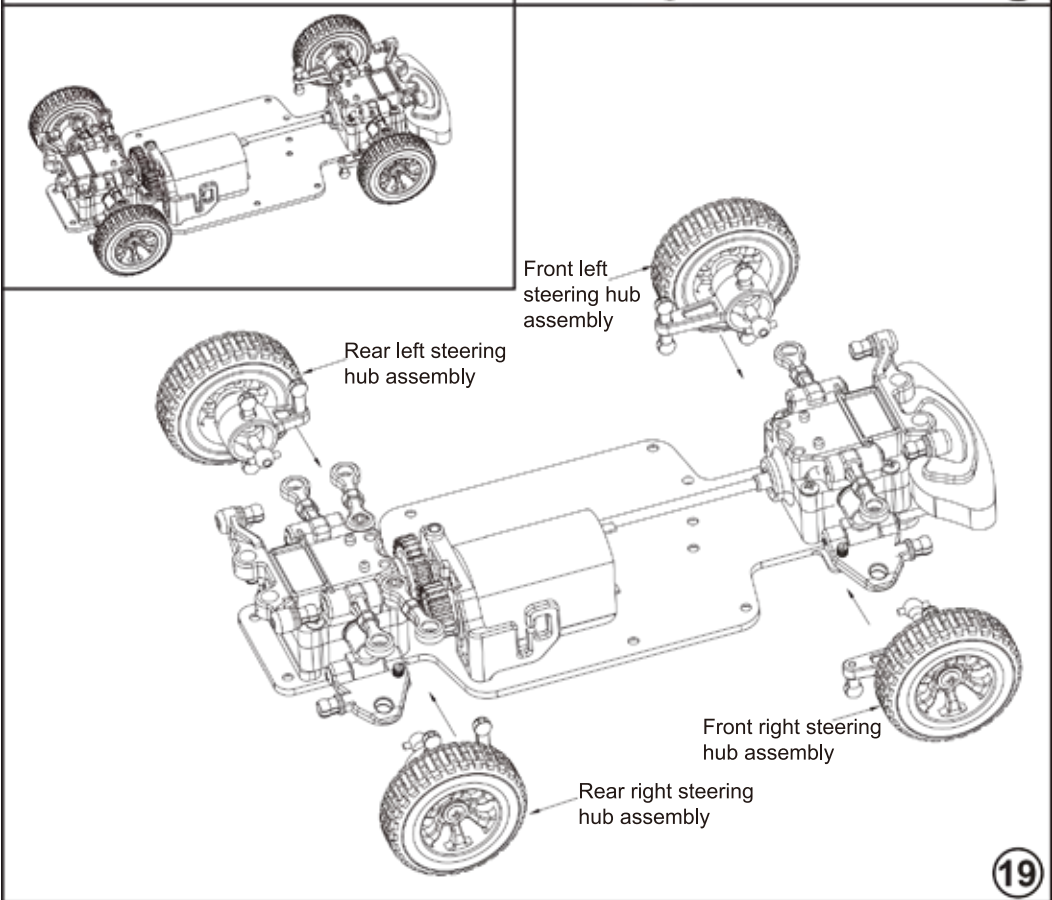

Assembly Exploded Diagram

Gear box assembly

7

Left tire

8

Right tire

9

Front left steering hub assembly

10

R2835
Battery holder B

R2835
Battery holder A

R2821
Screws 2x6KB D3.5

20

R2836
Servo holder

R2858
Servo

R2821
Screws 2x6KB D3.5