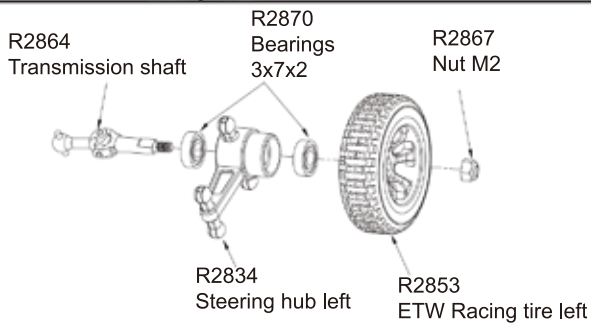

Assembly Exploded Diagram

Gear box assembly

7

Left tire

8

Right tire

9

Front left steering hub assembly

10

R2835
Battery holder B

R2835
Battery holder A

R2821
Screws 2x6KB D3.5

20

R2836
Servo holder

R2858
Servo

R2821
Screws 2x6KB D3.5