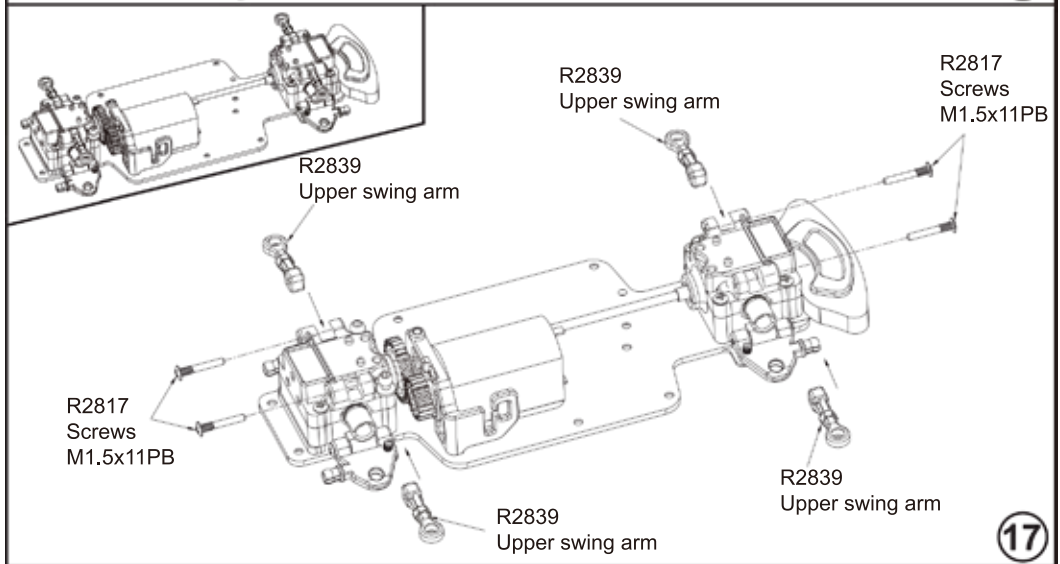

Assembly Exploded Diagram

Gear box assembly

7

Left tire

8

Right tire

9

Front left steering hub assembly

10

R2835
Battery holder B

R2835
Battery holder A

R2821
Screws 2x6KB D3.5

20

R2836
Servo holder

R2858
Servo

R2821
Screws 2x6KB D3.5