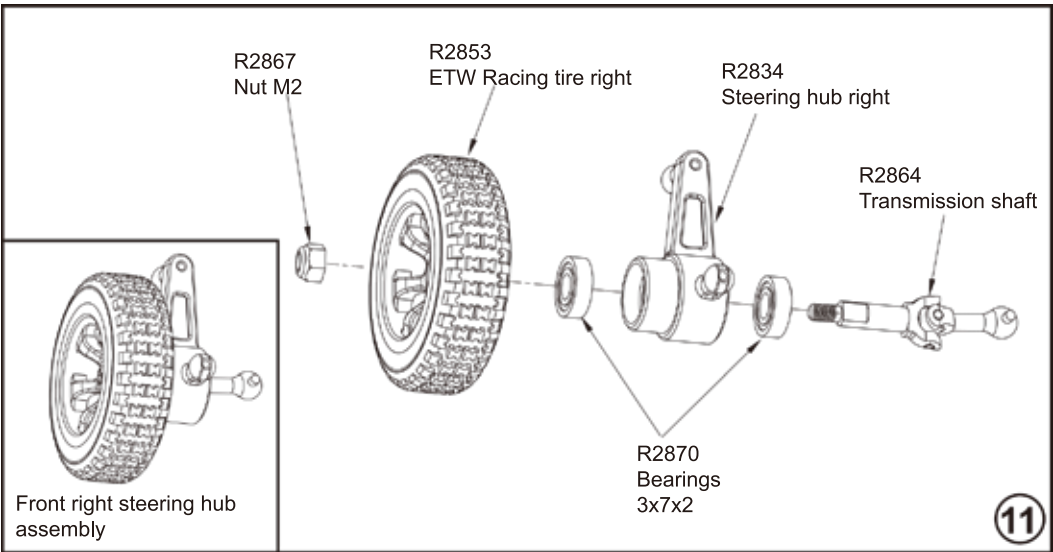

Assembly Exploded Diagram

Gear box assembly

7

Left tire

8

Right tire

9

Front left steering hub assembly

10

R2835
Battery holder B

R2835
Battery holder A

R2821
Screws 2x6KB D3.5

20

R2836
Servo holder

R2858
Servo

R2821
Screws 2x6KB D3.5