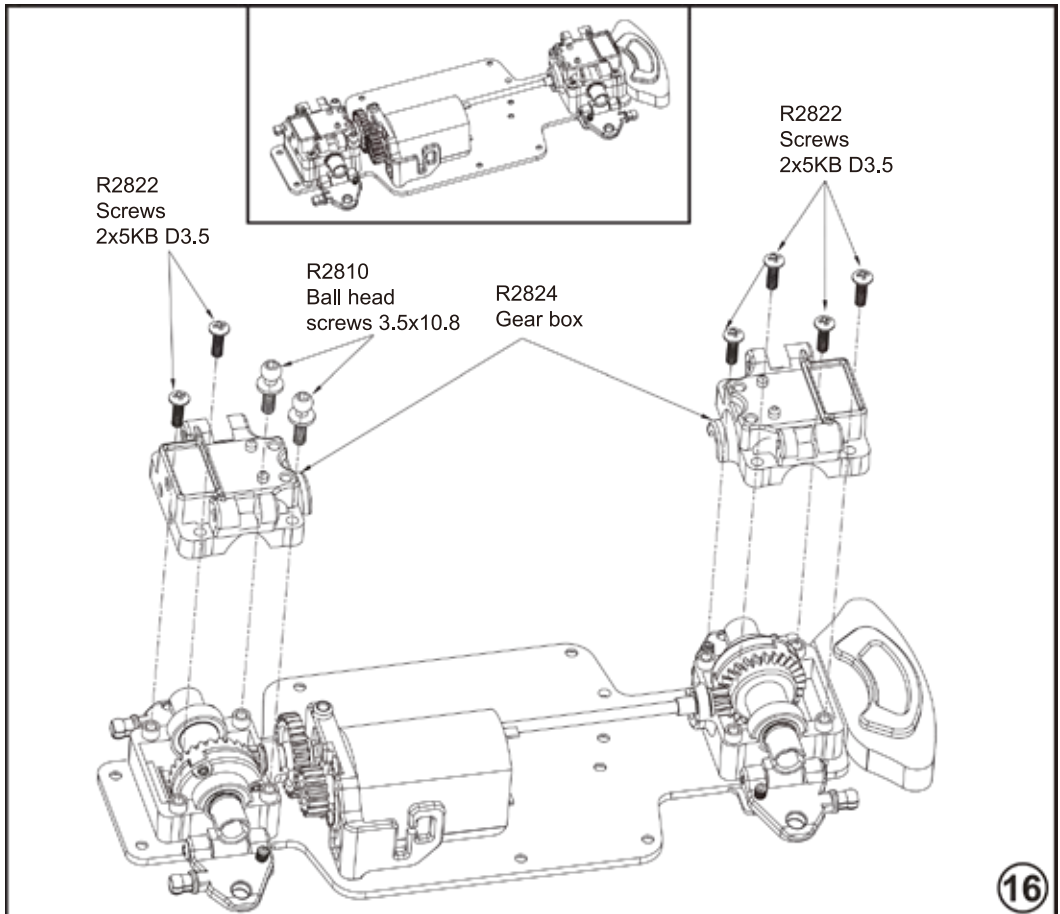

Assembly Exploded Diagram

Gear box assembly

7

Left tire

8

Right tire

9

Front left steering hub assembly

10

R2835
Battery holder B

R2835
Battery holder A

R2821
Screws 2x6KB D3.5

20

R2836
Servo holder

R2858
Servo

R2821
Screws 2x6KB D3.5

21