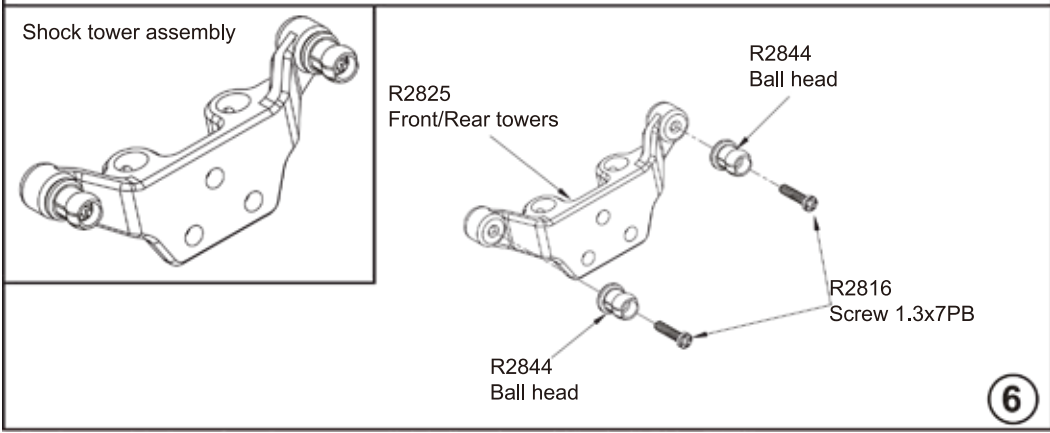

Assembly Exploded Diagram

Gear box assembly

7

Left tire

8

Right tire

9

Front left steering hub assembly

10

R2835
Battery holder B

R2835
Battery holder A

R2821
Screws 2x6KB D3.5

20

R2836
Servo holder

R2858
Servo

R2821
Screws 2x6KB D3.5