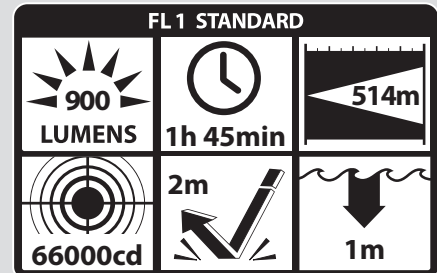

TURBO FULL SIZE HANDGUN WEAPON LIGHT

2 CR123

ITEM NUMBER/UPC

TWM-30-T, 017398809177

CERTIFICATIONS

- CE

CASE MATERIAL

- Aircraft grade 6061-T6 aluminum

LUMENS/RUNTIME

- 900L, 1.75 hrs runtime

CANDELA

- 66000

BEAM DISTANCE

- HIGH: 514 m

WATER RATING

- IP-67

DROP RATING

- 2 m

DIMENSIONS

- LENGTH: 3.5 in (89 mm)
- WIDTH: 1.5 in (38 mm)
- DEPTH: 1.5 in (38 mm)
- WEIGHT: 4.5 oz (128 g)

BATTERY

- 2 CR123 batteries (included)

WARRANTY

- Limited lifetime warranty

WHAT'S INCLUDED

- Weapon light
- Four modular rail inserts
  (P1, P2, P3, P4 w/ P4 pre-installed)
- Allen wrench
- Spare modular rail insert screw
- 2 CR123 batteries
- Instruction manual

TWM-30-T

CERTIFIED

CE