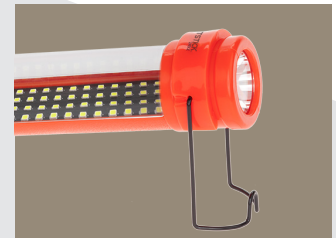

INTEGRATED RECHARGEABLE NIMH

MULTI-PURPOSE WORK LIGHT

NSR-2492

**NIGHTSTICK**<sup>®</sup>  
Life Depends on Light™

**3 MODES** – Spotlight, Floodlight & Dual-Light™

**PROP STAND/HOOK** – for convenient hands-free lighting options.

Ergonomic shape to the handle makes it easy to hold and use

CERTIFIED  
**CE**

IP-X4  
**WATER  
RESISTANT**

**DUAL  
LIGHT  
TECHNOLOGY**

**440 LUMENS**

1-800-233-2155 · 1-469-326-9400 · [nightstick.com](http://nightstick.com)

# MULTI-PURPOSE WORK LIGHT