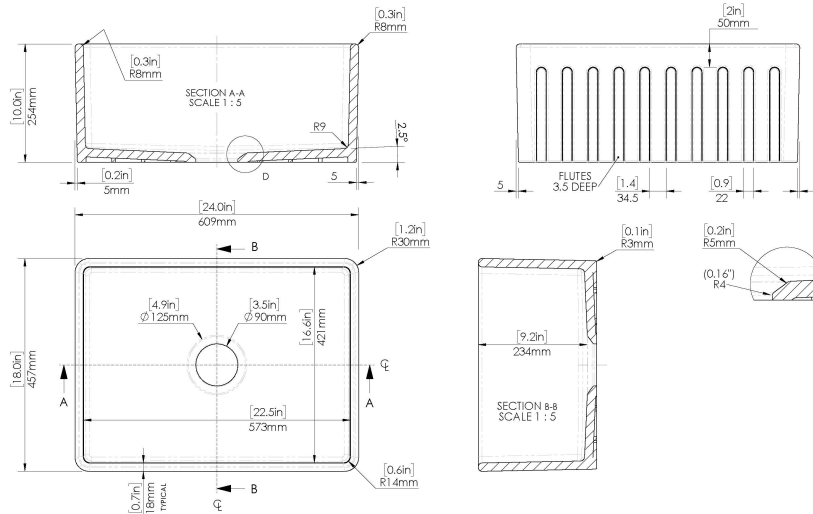

### PRODUCT DIMENSIONS (mm)

Height (mm)	Width (mm)	Depth (mm)
254	609	457

### PRODUCT DIMENSIONS (inch)

Height (inch)	Width (inch)	Depth (inch)
10	24	18

### INNER BOWL DIMENSIONS (mm)

Height (mm)	Width (mm)	Depth (mm)
234	573	421

### INNER BOWL DIMENSIONS (inch)

Height (inch)	Width (inch)	Depth (inch)
9.2	22.5	16.6