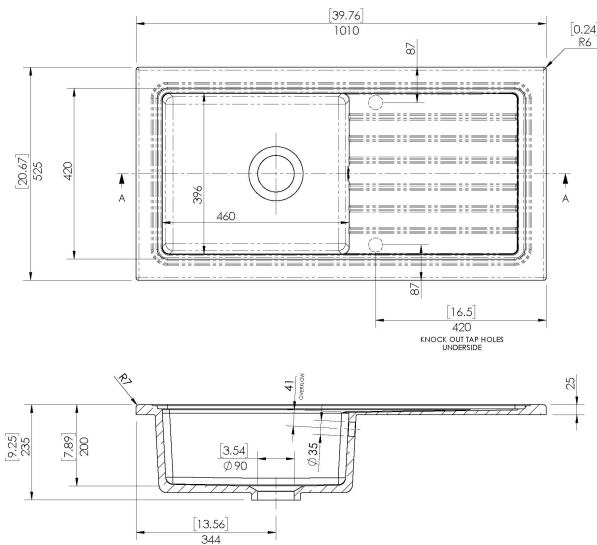

### PRODUCT DIMENSIONS (mm)

Height (mm)	Width (mm)	Depth (mm)
235	1010	525

### PRODUCT DIMENSIONS (inch)

Height (inch)	Width (inch)	Depth (inch)
9.25	39.8	20.7

### INNER BOWL DIMENSIONS (mm)

Height (mm)	Width (mm)	Depth (mm)
200	460	396

### INNER BOWL DIMENSIONS (inch)

Height (inch)	Width (inch)	Depth (inch)
7.9	18.1	15.6