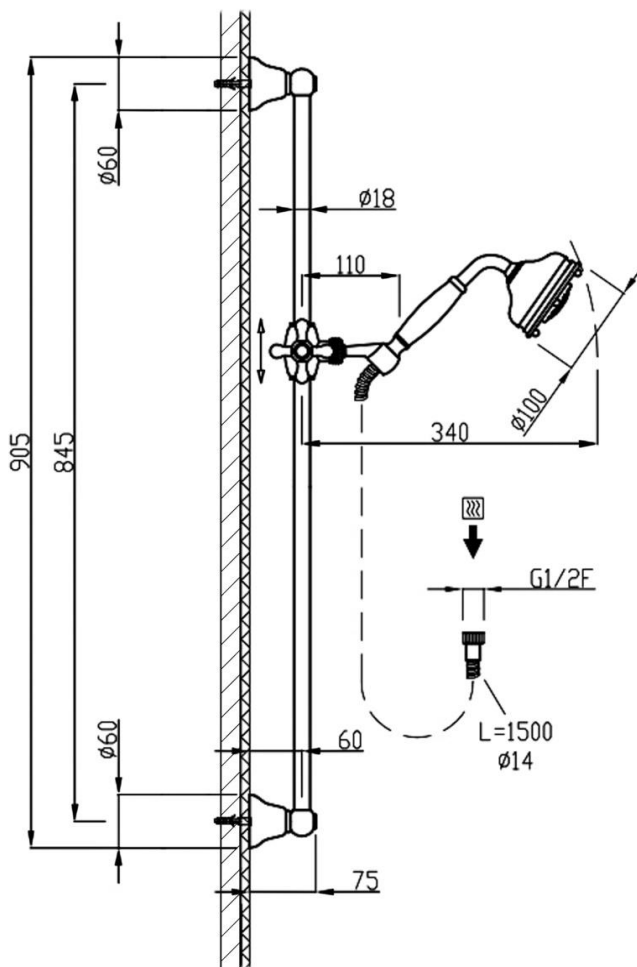

CALFLEX®

Colonial adj. brass shower column with hand shower
Art: 5-85400-RES

Specifications

- Handmade in Italy
- Suitable for even and uneven pressure
- No Liming shower heads

Installation Instructions Model : 5-85400-RES

Installation Instructions Model : 5-84500-RES

Before use

- Turn on the Hot and Cold water supplies to the appropriate tapware.
- Maximum temperature for Hot water supply to the tapware is 62 °C.
- Minimum recommended pressure is 100 kPa — Maximum recommended pressure is 500 kPa.
- Check the installation carefully for leaks.
- If further building work is to be carried out in the vicinity of the tapware, it should be covered to prevent paint, adhesive, etc. from damaging the surface.