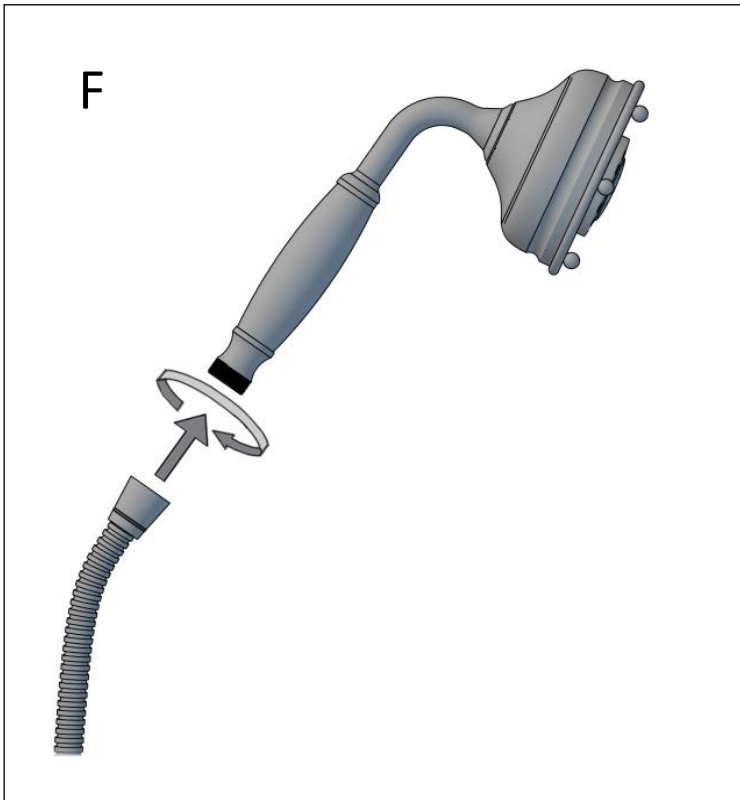

CALFLEX®

Colonial adj. brass shower column with hand shower
Art: 5-85400-RES

Specifications

- Handmade in Italy
- Suitable for even and uneven pressure
- No Liming shower heads

Installation Instructions Model : 5-85400-RES

Installation Instructions Model : 5-84500-RES

Before use

- Turn on the Hot and Cold water supplies to the appropriate tapware.
- Maximum temperature for Hot water supply to the tapware is 62 °C.
- Minimum recommended pressure is 100 kPa — Maximum recommended pressure is 500 kPa.
- Check the installation carefully for leaks.
- If further building work is to be carried out in the vicinity of the tapware, it should be covered to prevent paint, adhesive, etc. from damaging the surface.