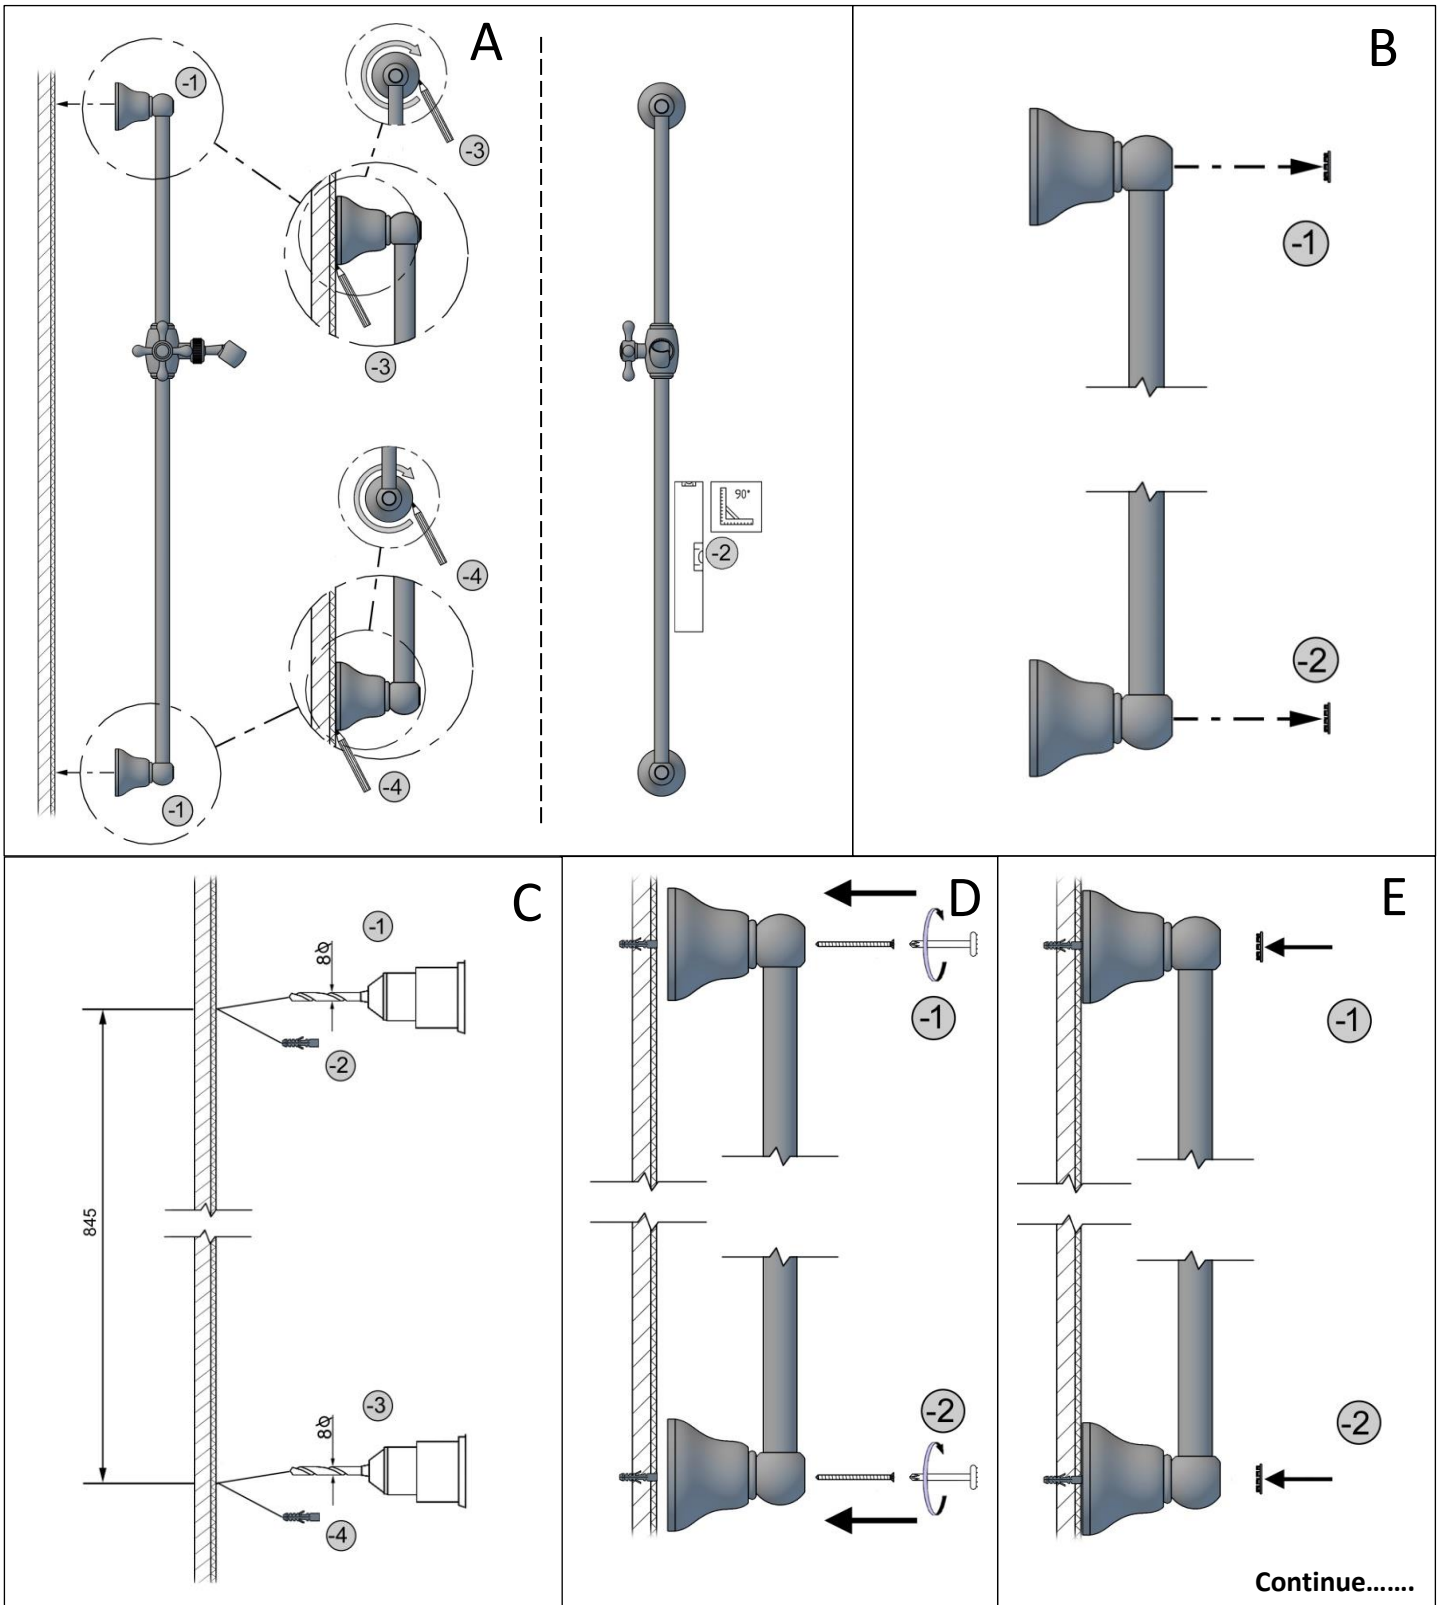

CALFLEX®

Colonial adj. brass shower column with hand shower
Art: 5-85400-RES

Specifications

- Handmade in Italy
- Suitable for even and uneven pressure
- No Liming shower heads

Installation Instructions Model : 5-85400-RES

Installation Instructions Model : 5-84500-RES

Before use

- Turn on the Hot and Cold water supplies to the appropriate tapware.
- Maximum temperature for Hot water supply to the tapware is 62 °C.
- Minimum recommended pressure is 100 kPa — Maximum recommended pressure is 500 kPa.
- Check the installation carefully for leaks.
- If further building work is to be carried out in the vicinity of the tapware, it should be covered to prevent paint, adhesive, etc. from damaging the surface.