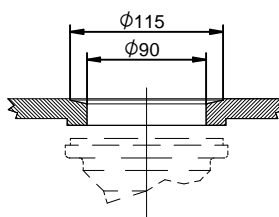

Canterbury.

2" Gas - Australian Exit

LIRA Code

1945.051.C	AISI 304 Bright
1945.051.SNC	Satin Nickel PVD
1945.051.GPC	Gold Pearl PVD
	Raw Brass
1945.051.ISC	Iron Satin PVD
1945.051.GBC	Gold Bright PVD
1945.051.ASC	Anthracite Satin PVD
1945.051.CSC	Chrome Satin PVD
1945.051.IPC	Iron Pearl PVD
1945.051.PNC	Polished Nickel PVD
1945.051.RBC	Copper Bright PVD
1945.051.TBC	Tuscan Brass PVD

DRAIN HOLE

CONFORMING TO :

EDIZ./ISSUE	MODIFICA/MODIFY	DATA/DATE
DESCRIZIONE/DESCRIPTION		
BASKET® EXIT 2" - AUSTRALIAN MODEL CERAMIC KNOB - LOGO CANTERBURY BLUE PANTONE 294		
CLIENTE/CUSTOMER		CANTERBURY
DATA EMISSIONE/ISSUE DATE	EDIZIONE/ISSUE	
26/06/2019	000	
LIBRERIA/LIBRARY		
LIBRERIA DISEGNI A/C		
DISEGNO/DRAWING NUMBER		
C6427M