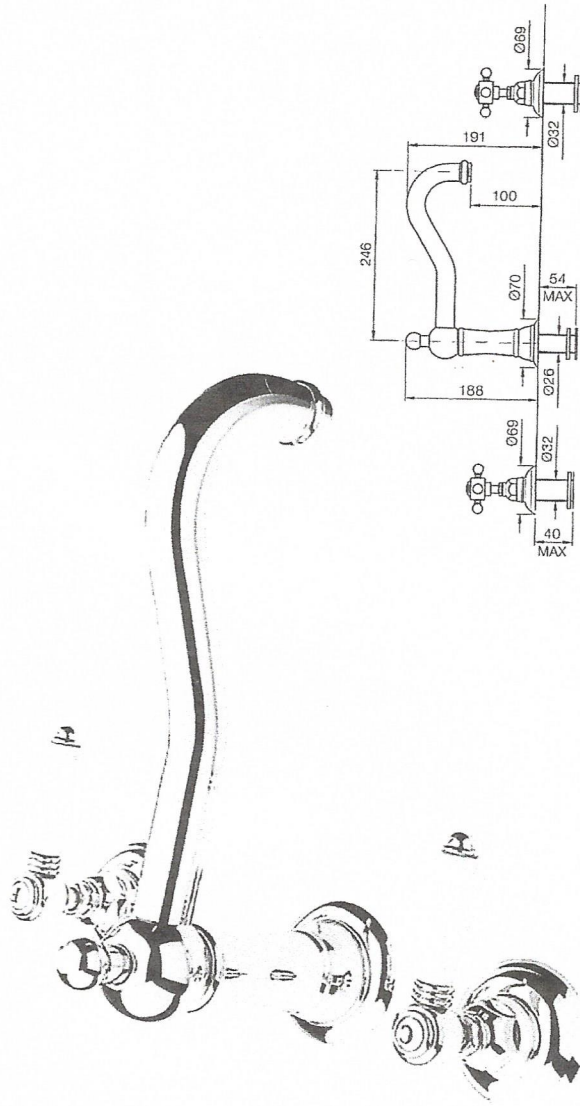

✓ **1439** Deck mounted traditional style three-hole bathtub mixer set with separate hand spray

Options: Colour choice on page 1 & Handles on page 56