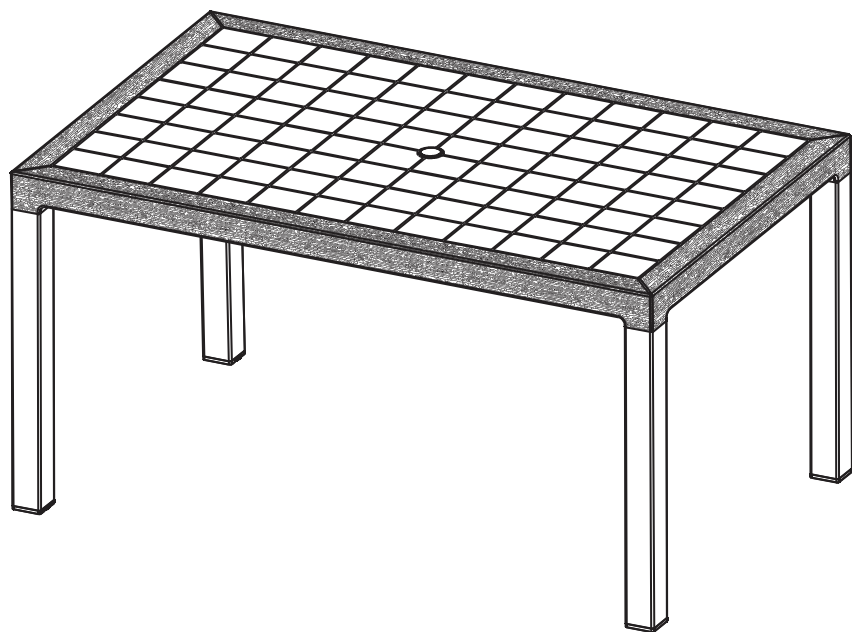

Trusted Quality Since 1970

WOODGRAIN DINING TABLE

6 SEATER

CARE AND SAFETY

- Apply the corner caps to cover sharp edges for safety reasons.
- To mitigate the effect of sunlight, UV stabilizers are added.
- To maintain the garden bed, simply use water.
- In case of fire, do not attempt to extinguish any burning polypropylene with water.

Parts		Pieces
Table Top		1
Table Legs		4
Parasol Cap		1
Bottom Caps		4
Height Riser		4
Anti-Skid Caps		4
Metal Reinforcement Tube		2

 Please contact Cosmoplast if you have any problem or discover any missing parts.