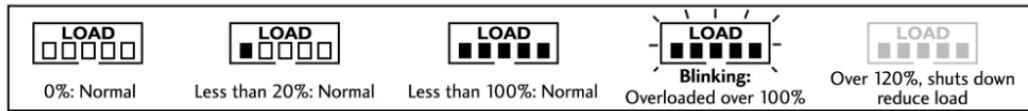

Built in Overload and short circuit cut off protection (Press button MODE to start and reset)

- 2X300W independent mode setting zones;
- 2X COM / 12V or 15V output x3 lines
- Toolless quick connectors/taps

2. Setting buttons

Mode: working mode selecting button.

Enter: Confirm the setting/selecting button.

: UP selecting button.

: Down selecting button.

“Mode” + “Enter” button=Clock: clock setting(set your local time)

△ + ▽ (press down both icon)=Location setting: Your nearest city choose for Astronomic working mode(city code see bellow sheet)

3: Working modes/settings

Press the (Mode) button, and use the up and down button to select the Modes, press (Enter) to confirm the selected and set mode;

“ON”: Always on mode

“OFF”: Always off mode

“Auto”: Photocell=from dusk to dawn working mode.

When select the Auto Icon, the clock icon (--:--) and icon will shinning, press (Enter) to confirm Auto mode setting.

Additional Auto mode setting: ON at dusk(Auto) and OFF at a specific time.

When selected to the “Auto” mode, before you press the (Enter) to confirm, press UP / DOWN button to set the clock (--:--) (PM/AM) for specific OFF time(hour/min) and then press the (Enter) icon to finish the setting;

“Timer”: Timer mode for any specific time ON and OFF setting;

When select to Time mode, the(Start) and clock (--:--) (PM/AM) icon shining, ready to set the ON time(hour/min), and (End) icon shining, ready to set the OFF time; Always press the (Enter) when button the hours/min selected.

“Astro”: Astronomic timer mode with your local sun rise and set time. Can be used for indoors where the lightness is no good; (Attention; make sure you have selected your local city with “Location” icon) **CITIES CODE SHEET AS BELLOW;**