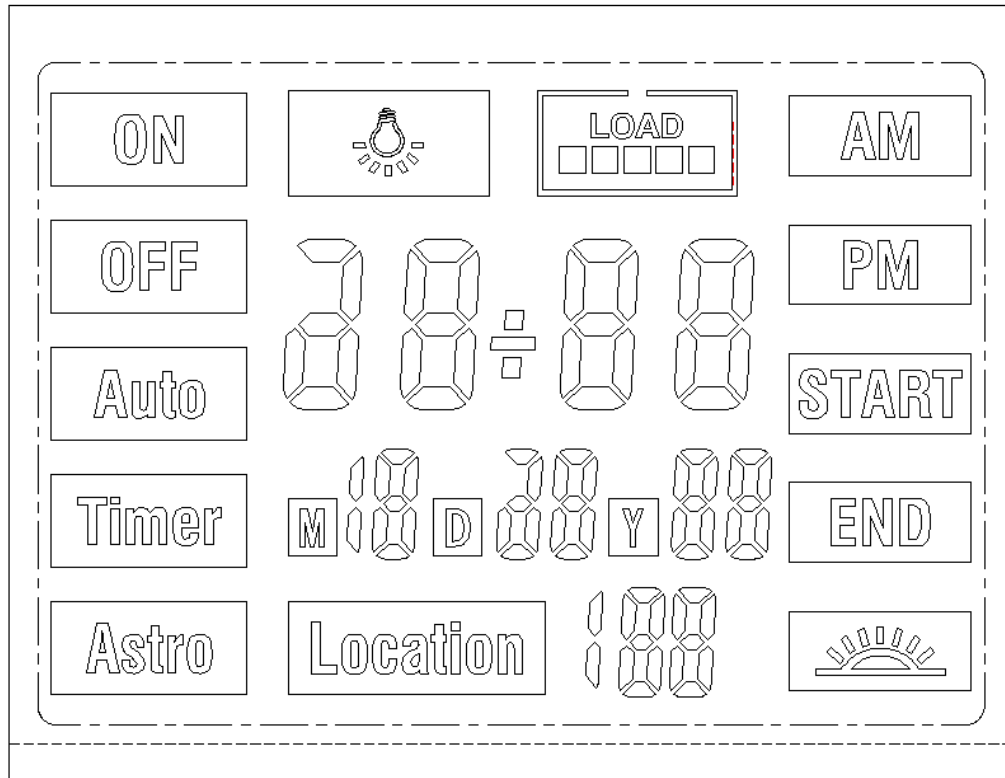

Input: 120V AC 50/60Hz

Output: 12V/15V AC 300VA (300W) X2

1. Product Info

Slim Stainless Steel enclosure for possible narrow place hanging

- Built in Photocell (Auto mode/dusk to down)
- Built in Timer (timer mode for any time setting)
- Built in Astronomic timer (sunwise, light on and off time based on local sun set and rise accordingly) For indoor using mode
- ON /OFF mode= always ON or OFF
- Loading power consumption rate displayed;

Overload warning icon on the LCD display=loading icon flickers