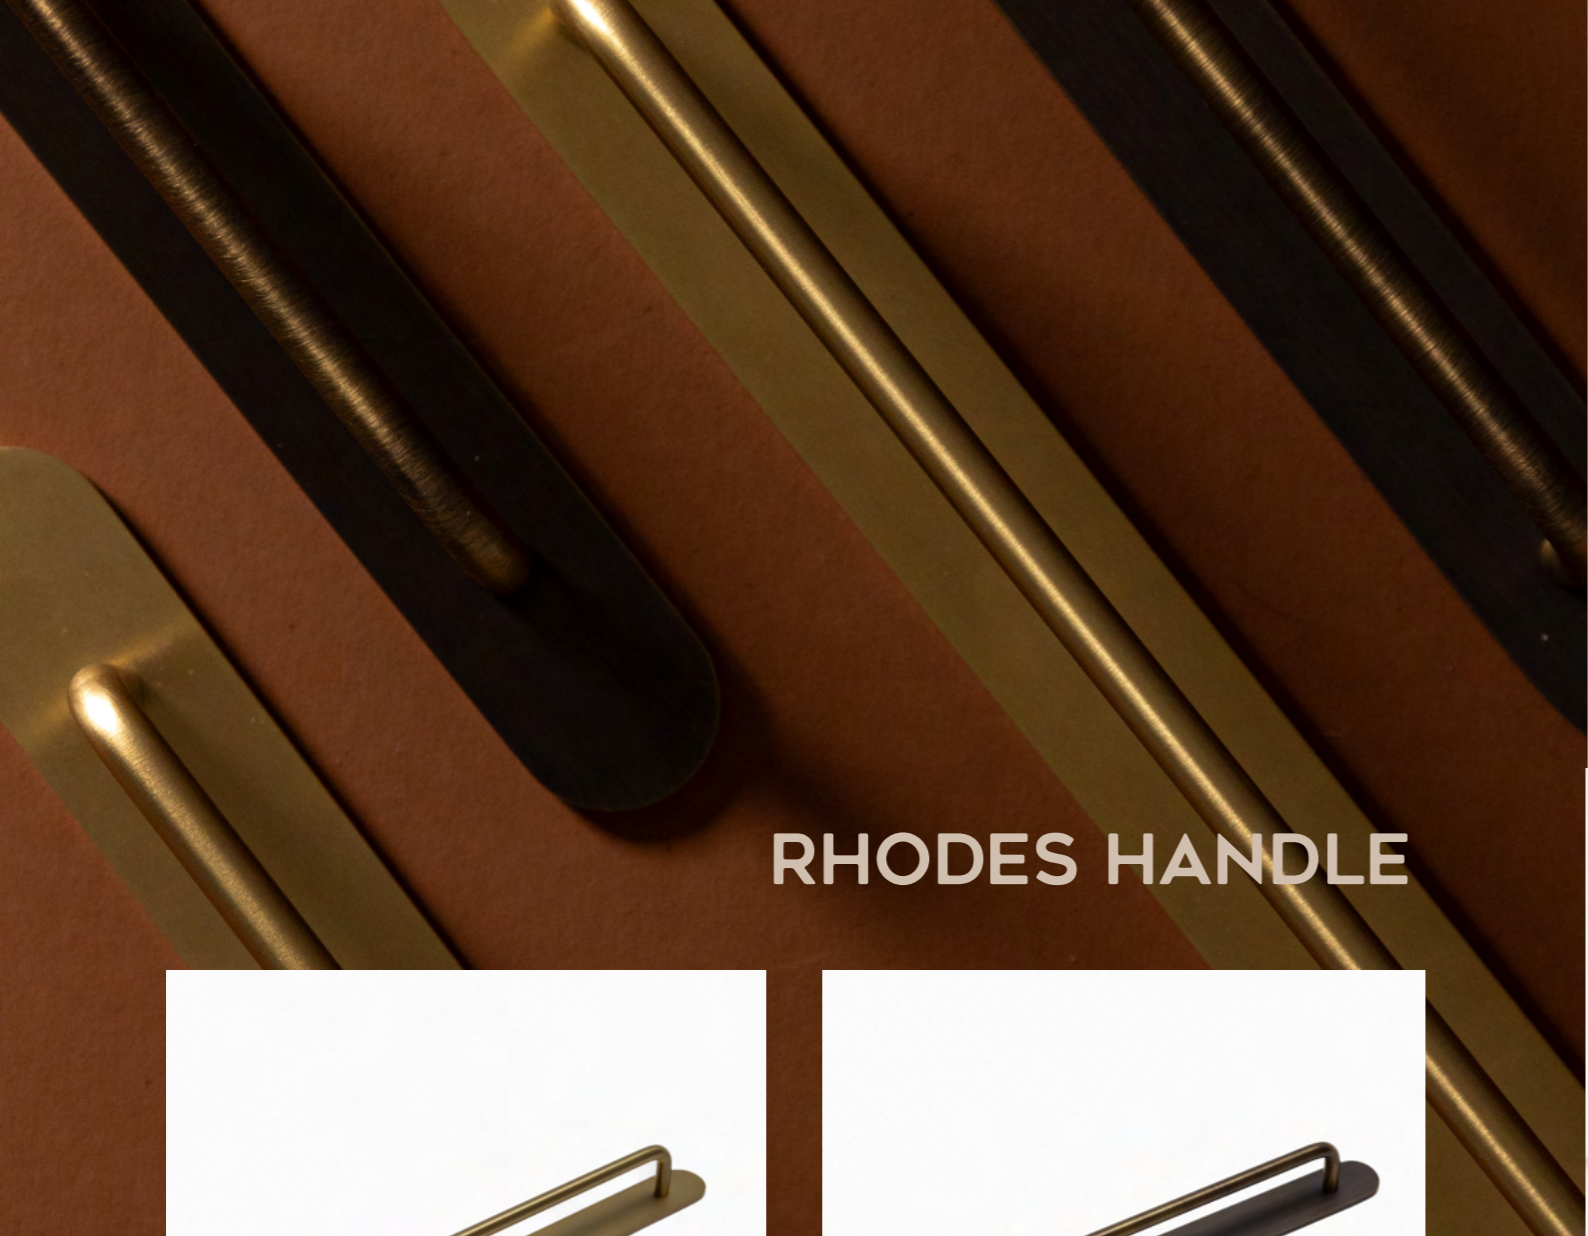

Model	Finish	Height	Diameter
Frankie Knob	SB	32mm	30mm

ELIZA KNOB

satin brass

Model	Finish	Height	Diameter	Backplate
Eliza Knob	SB / AB	32mm	35mm	90mm x 28mm

antique brass

HENRY HANDLE

Model	Finish	Height	Length	Hole Centre
Henry Handle	SB / AB	35mm	144mm	128mm

satin brass

antique brass

RHODES HANDLE

satin brass

antique brass

Model	Finish	Height	Baseplate Length	Hole Centre
Rhodes Handle	SB / AB	33mm	160mm (Small) 240mm (Medium)	96mm (Small) 192mm (Medium)

FLORENCE HANDLE