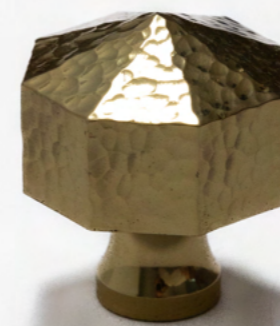

Little Swagger's Brass products are available in multiple finishes. Satin Brass is the classic gold tone prior to any aging or Patina commencing. Our Antique Brass products have had the aging process accelerated prior to the clear lacquer being applied for an antique / aged finish.

antique brass

ROSIE HANDLE

satin brass

antique brass

Model	Finish	Height	Length	Hole centre
Atticus Handle	SB / AB	30mm	202mm (small)	192mm (small)
			402mm (medium)	392mm (medium)
			602mm (large)	592mm (large)

satin brass

**FRANNY
KNOB**

satin brass

**THE DUKE
KNOB**

satin brass

Model	Finish	Height	Width	Length
Mercury Knob	SB	22mm	17mm	33mm
Franny Knob	SB	37mm	30mm	40mm
The Duke Knob	SB	38mm	63mm	-

FRANKIE KNOB
satin brass

Model	Finish	Height	Diameter
Frankie Knob	SB	32mm	30mm

ELIZA KNOB

satin brass

Model	Finish	Height	Diameter	Backplate
Eliza Knob	SB / AB	32mm	35mm	90mm x 28mm

antique brass

HENRY HANDLE

Model	Finish	Height	Length	Hole Centre
Henry Handle	SB / AB	35mm	144mm	128mm