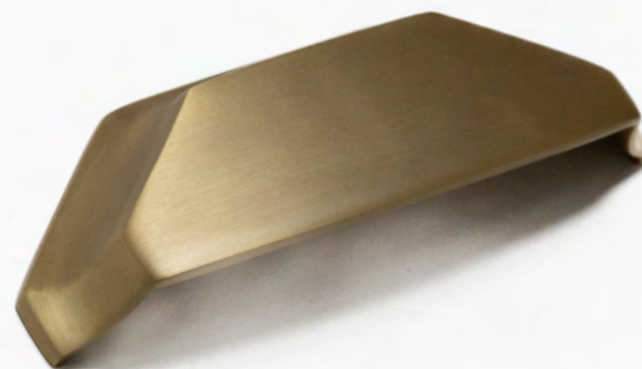

Kristy and Tom

satin brass

antique brass

GEORGIA HANDLE

Model	Finish	Height	Hole centre	Length
Georgia Handle	SB / AB	28mm	96mm (small) 192mm (medium)	145mm (small) 240mm (medium)

ATTICUS HANDLE

satin brass

antique brass

ROSIE HANDLE

satin brass

antique brass

Model	Finish	Height	Length	Hole centre
Atticus Handle	SB / AB	30mm	202mm (small)	192mm (small)
			402mm (medium)	392mm (medium)
			602mm (large)	592mm (large)

Model	Finish	Height	Length	Hole centre	Backplate
Rosie Handle	SB / AB	30mm	232mm	192mm	20mm x 232mm

ARCHIE KNOB AND CUP

satin brass

Model	Finish	Height	Length	Hole centre	Width
Archie Knob	SB	20mm	37mm	-	-
Archie Cup	SB	20mm	100mm	65mm	40mm