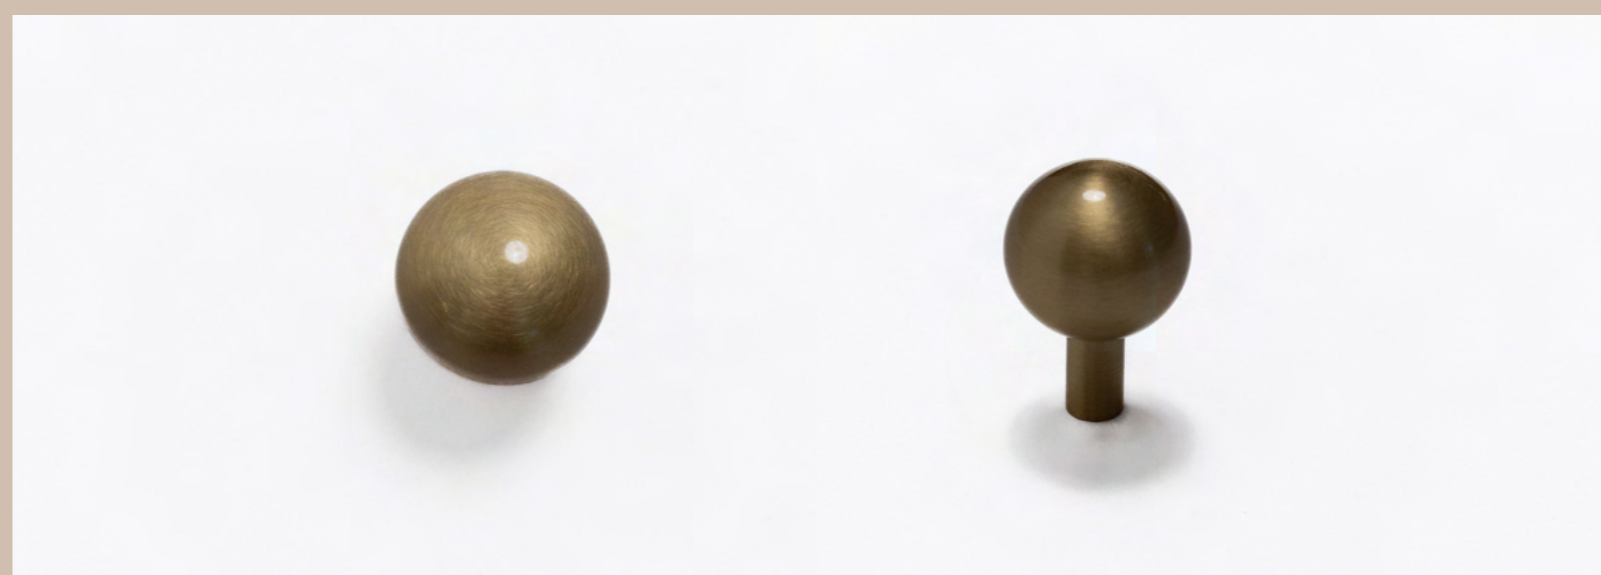

ABIGAIL KNOB

Model	Finish	Height	Diameter	Backplate
Abigail Knob	SB / AB	32mm	35mm	40mm x 40mm

satin brass

antique brass

WILLIAM KNOB

satin brass

Model	Finish	Height	Diameter
William Knob	SB	32mm	25mm

**MERCURY
KNOB**