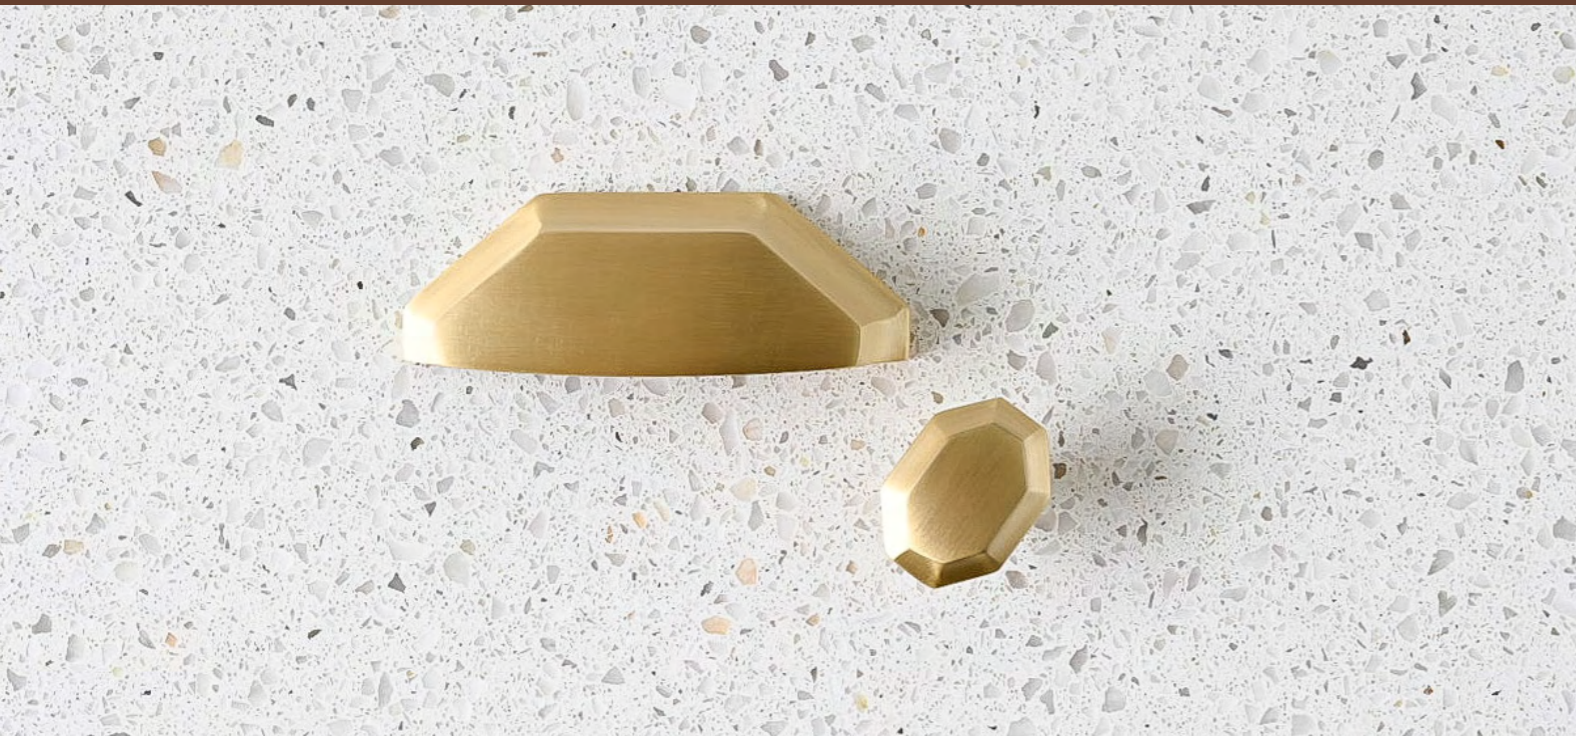

ARCHIE KNOB AND CUP

satin brass

Model	Finish	Height	Length	Hole centre	Width
Archie Knob	SB	20mm	37mm	-	-
Archie Cup	SB	20mm	100mm	65mm	40mm