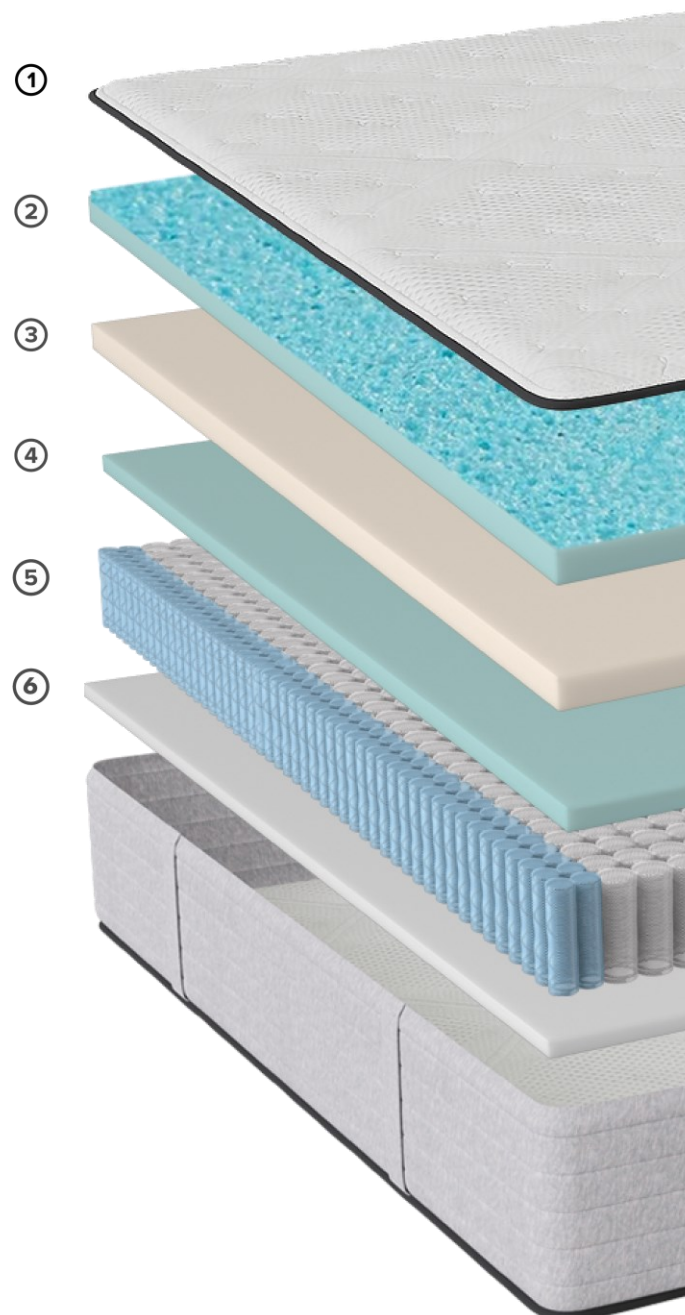

NOE | 13"

① PREMIUM QUILTED COTTON COVER

Cotton cover layered with natural, New Zealand wool blend that wicks away moisture as it regulates your body temperature for extra breathability.

② GEL MEMORY FOAM WITH SURFACE-INFUSED PCM

An infusion of temperature-regulating Phase Change Material at the surface of the foam draws heat from your body to ensure the optimum sleep temperature throughout the night while providing extra support for your lower back.

③ COOLING & BREATHABLE FOAM LAYER

Heavy-duty CertiPUR-US® certified foam targets pressure points and keeps your spine in alignment to reduce tossing and turning.

④ GEL INFUSED MEMORY FOAM

CertiPUR-US® certified gel infused memory foam for an additional layer of contouring comfort.

⑤ 8" INDIVIDUALLY WRAPPED COILS

(825 coils in Queen)

- Pocketed coils support the sleeper's body weight while minimizing motion transfer.
- Heavy duty edge support maximizes durability and sleeping surface.
- Maintains airflow throughout the mattress

⑥ DURABLE BASE SUPPORT

High-density bottom layer for support and durability.