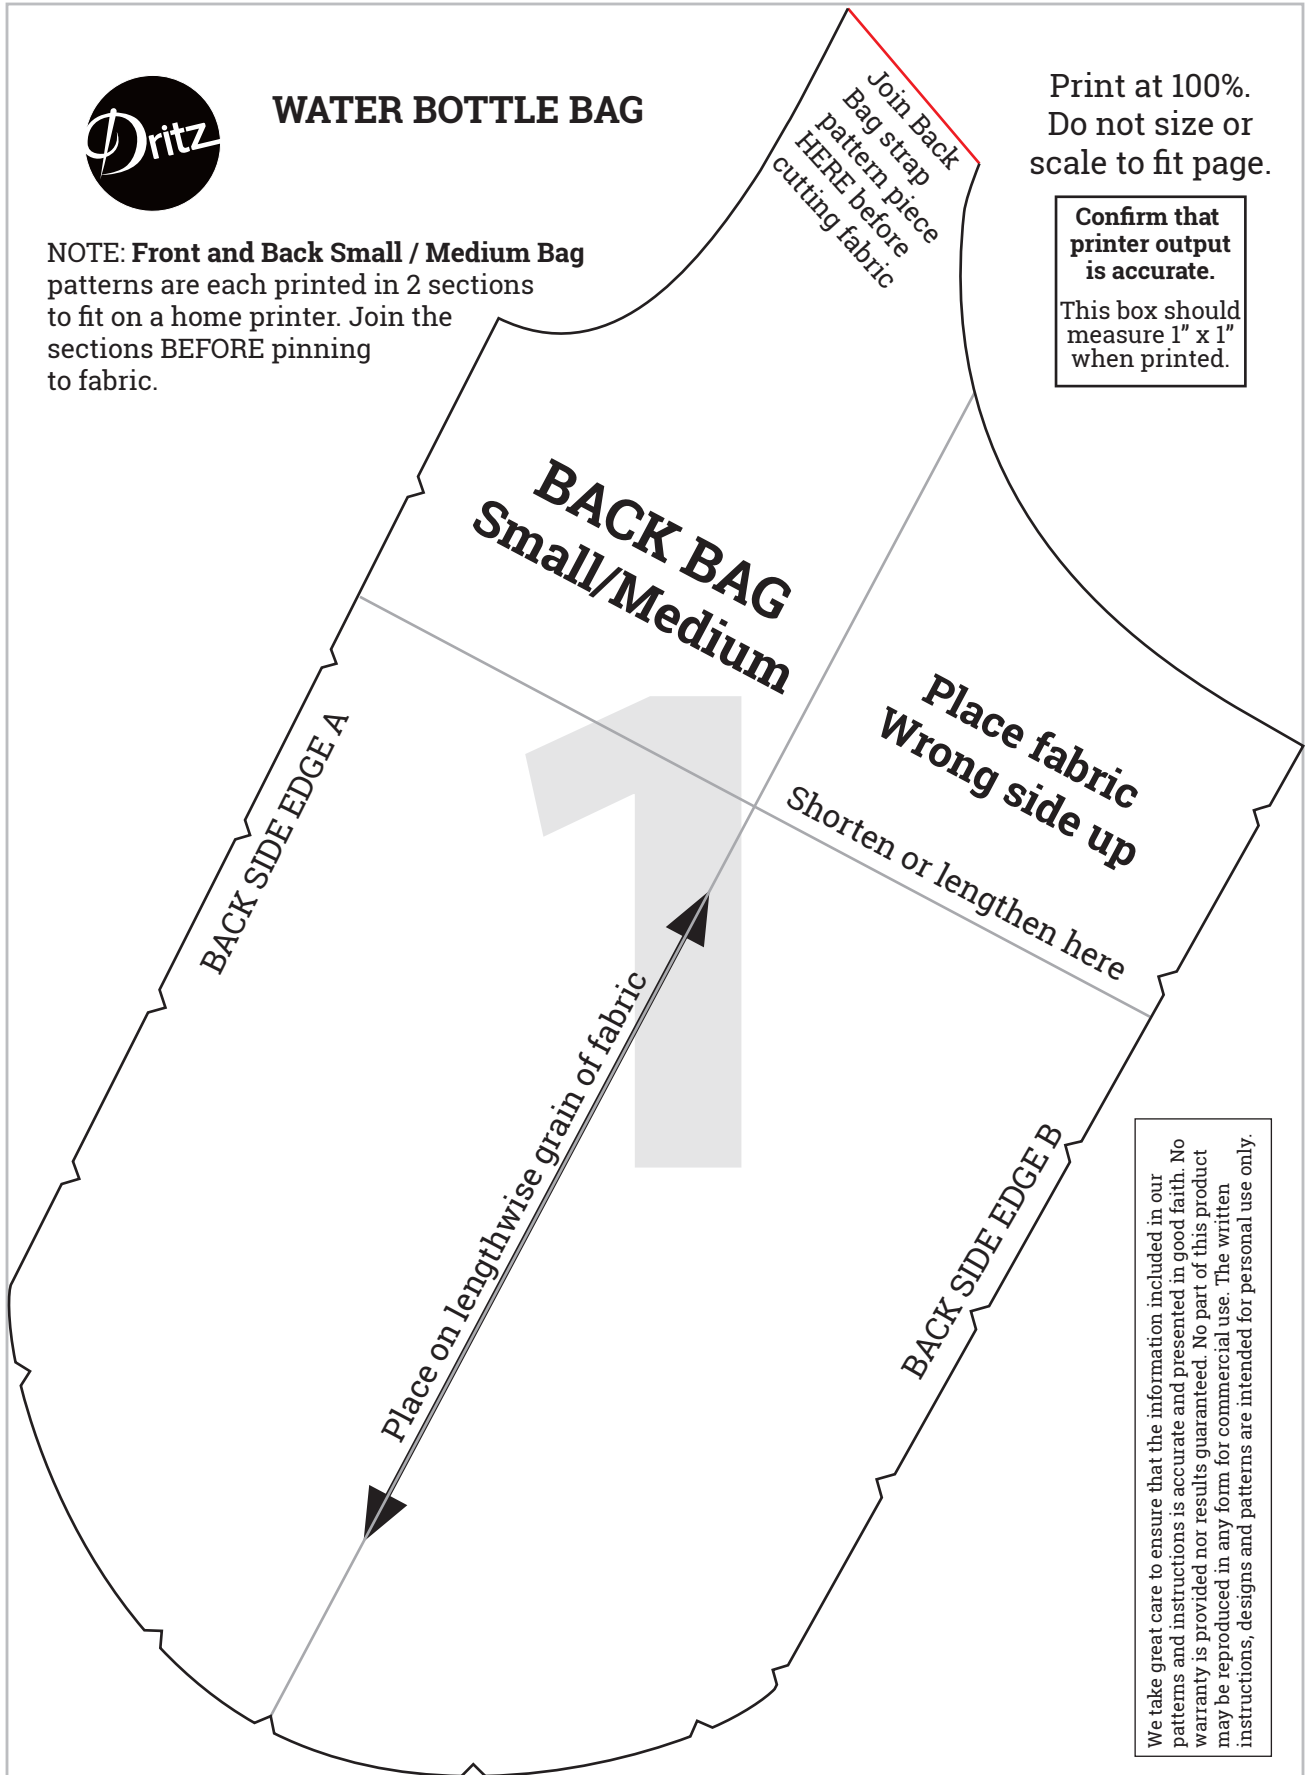

WATER BOTTLE BAG

Print at 100%.
Do not size or
scale to fit page.

**Confirm that
printer output
is accurate.**

This box should
measure 1" x 1"
when printed.

NOTE: **Front and Back Small / Medium Bag**
patterns are each printed in 2 sections
to fit on a home printer. Join the
sections **BEFORE** pinning
to fabric.

WATER BOTTLE BAG

DO NOT SCALE PATTERNS.

This box should measure 1" x 1" when printed.

NOTE: Front and Back Small/Medium Bag patterns are each printed in 2 sections to fit on a home printer. Join the sections BEFORE pinning to fabric.