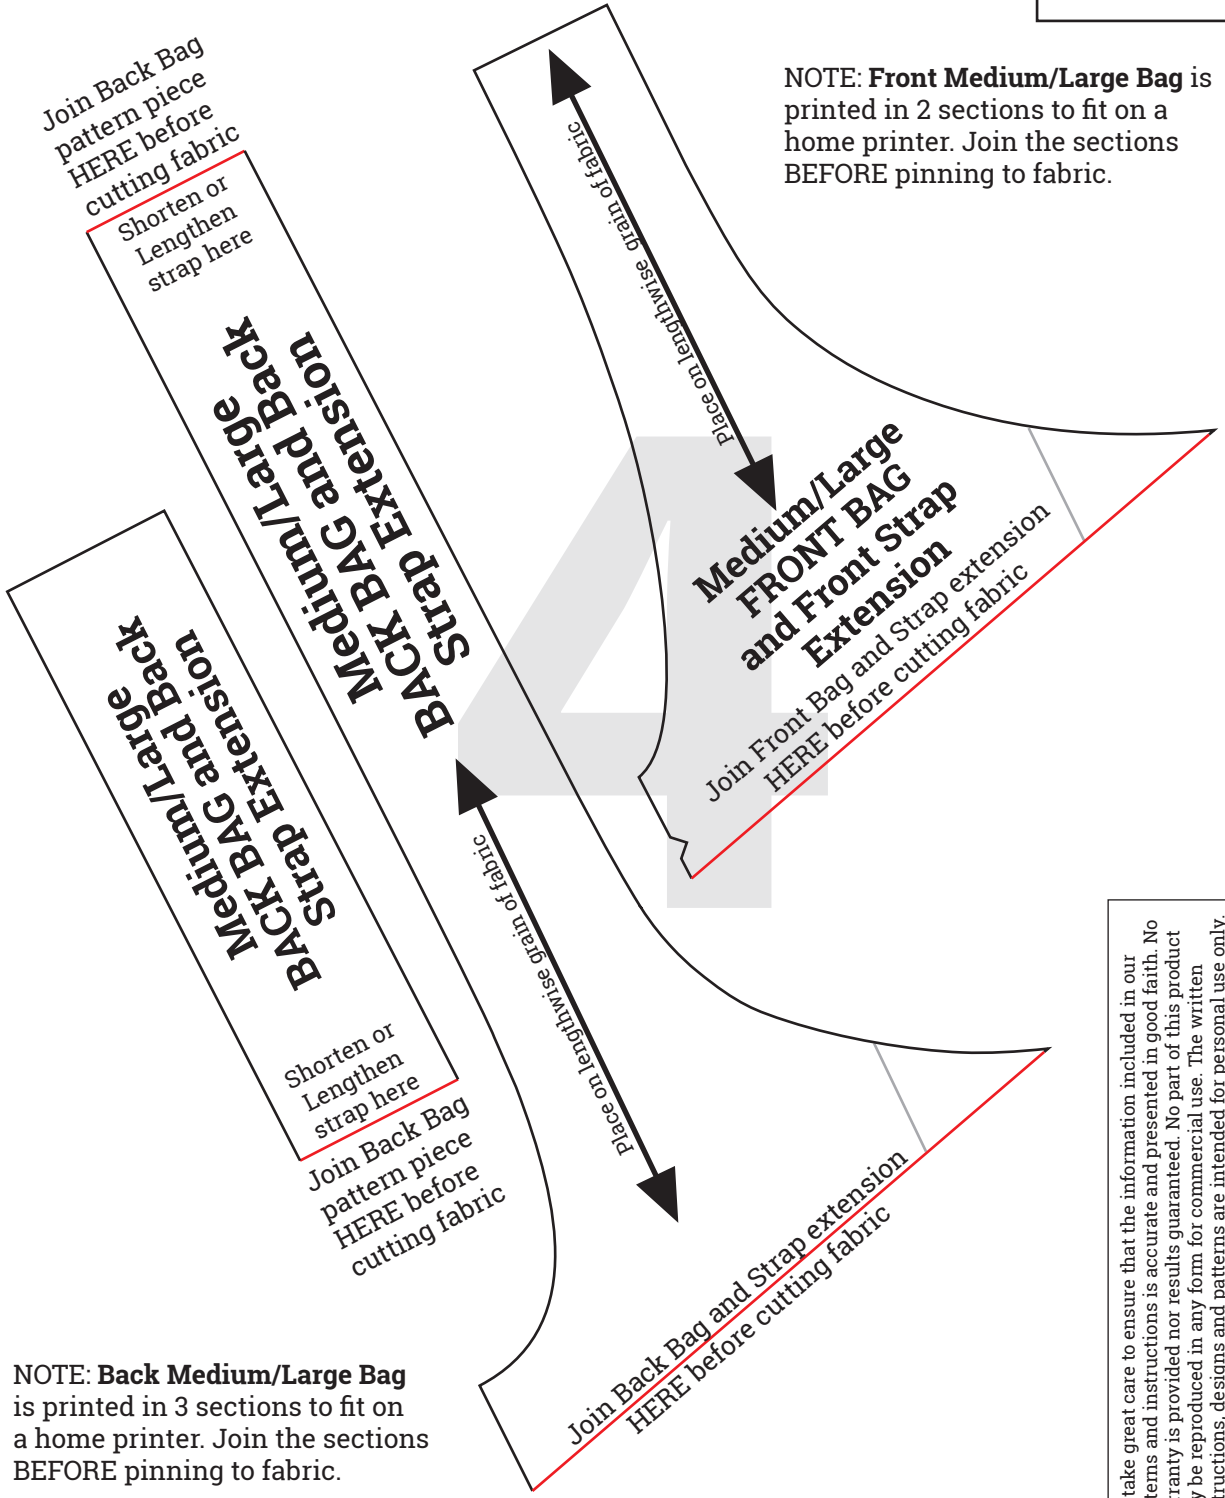

Shorten or Lengthen strap here

Small/Medium BACK BAG STRAP EXTENSION

Join Front Bag Strap pattern piece **HERE** before cutting fabric

WATER BOTTLE BAG

DO NOT SCALE PATTERNS.

This box should measure 1" x 1" when printed.

NOTE: **Front Medium/Large Bag** is printed in 2 sections to fit on a home printer. Join the sections **BEFORE** pinning to fabric.

NOTE: **Back Medium/Large Bag** is printed in 3 sections to fit on a home printer. Join the sections **BEFORE** pinning to fabric.