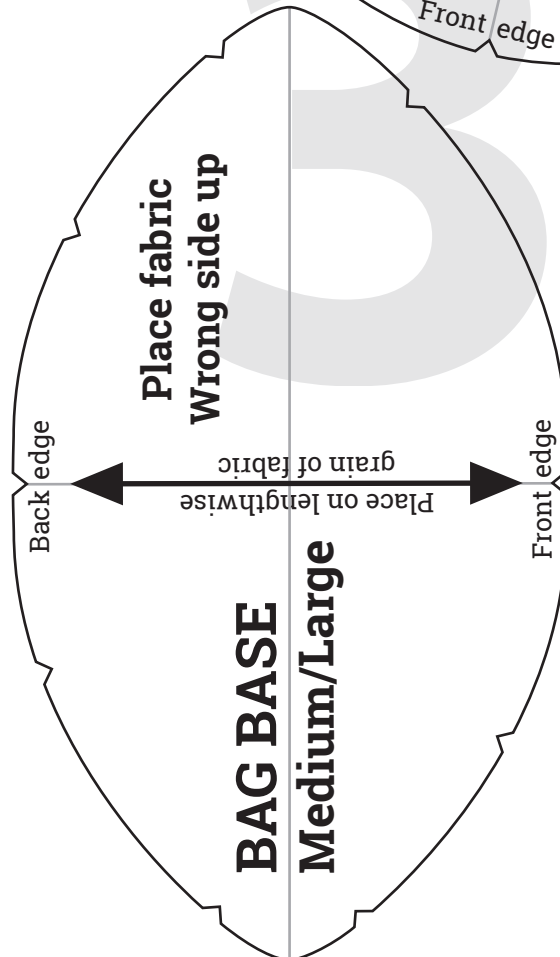

Join Front Bag strap pattern piece HERE before cutting fabric

FRONT BAG
Small/Medium

Place fabric Wrong side up

Shorten or lengthen here

FRONT SIDE EDGE B

Place on lengthwise grain of fabric

FRONT SIDE EDGE A

WATER BOTTLE BAG

DO NOT SCALE PATTERNS.

This box should measure 1" x 1" when printed.

NOTE: Front and Back Small/Medium Bag patterns are each printed in 2 sections to fit on a home printer. Join the sections BEFORE pinning to fabric.