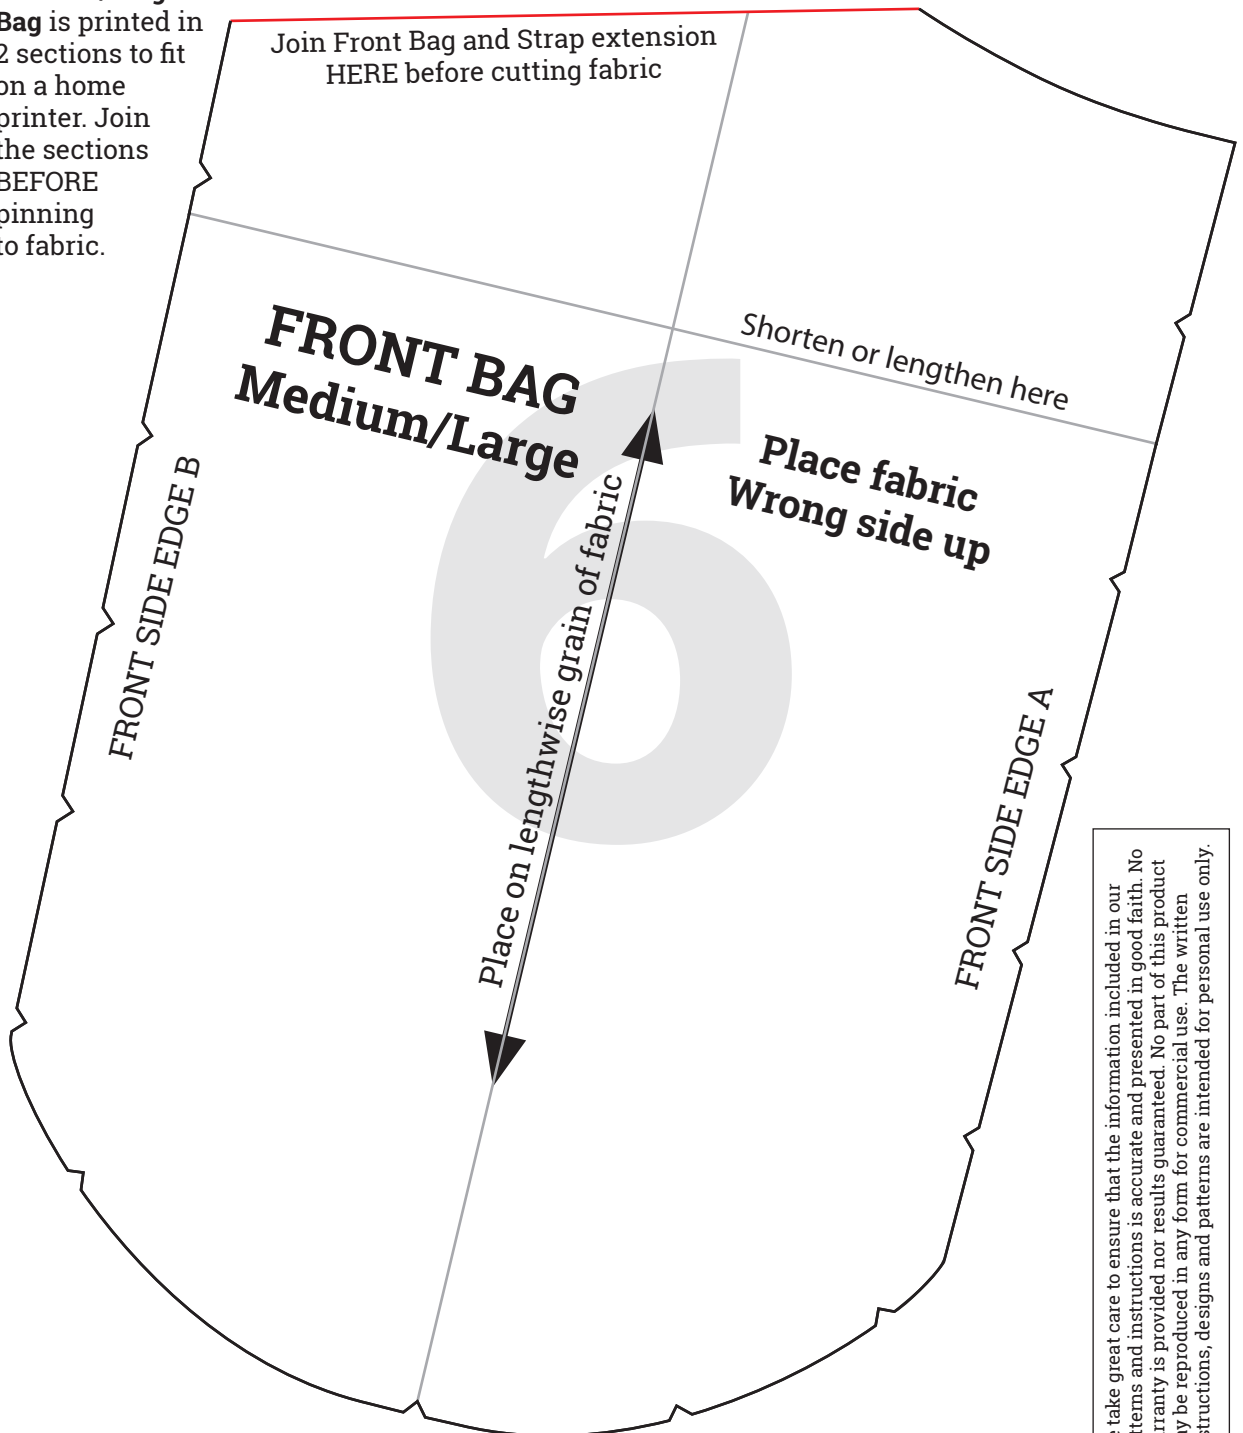

WATER BOTTLE BAG

Print at 100%.
Do not size or
scale to fit page.

**Confirm that
printer output
is accurate.**

This box should
measure 1" x 1"
when printed.

NOTE: **Front and Back Small / Medium Bag**
patterns are each printed in 2 sections
to fit on a home printer. Join the
sections **BEFORE** pinning
to fabric.

WATER BOTTLE BAG

DO NOT SCALE PATTERNS.

This box should measure 1" x 1" when printed.

NOTE: Front and Back Small/Medium Bag patterns are each printed in 2 sections to fit on a home printer. Join the sections BEFORE pinning to fabric.

WATER BOTTLE BAG

DO NOT SCALE PATTERNS.

This box should measure 1" x 1" when printed.

NOTE: **Back Medium/Large Bag** is printed in 3 sections to fit on a home printer. Join the sections **BEFORE** pinning to fabric.

WATER BOTTLE BAG

DO NOT SCALE PATTERNS.

This box should measure 1" x 1" when printed.

NOTE: Front Medium/Large Bag is printed in 2 sections to fit on a home printer. Join the sections **BEFORE** pinning to fabric.