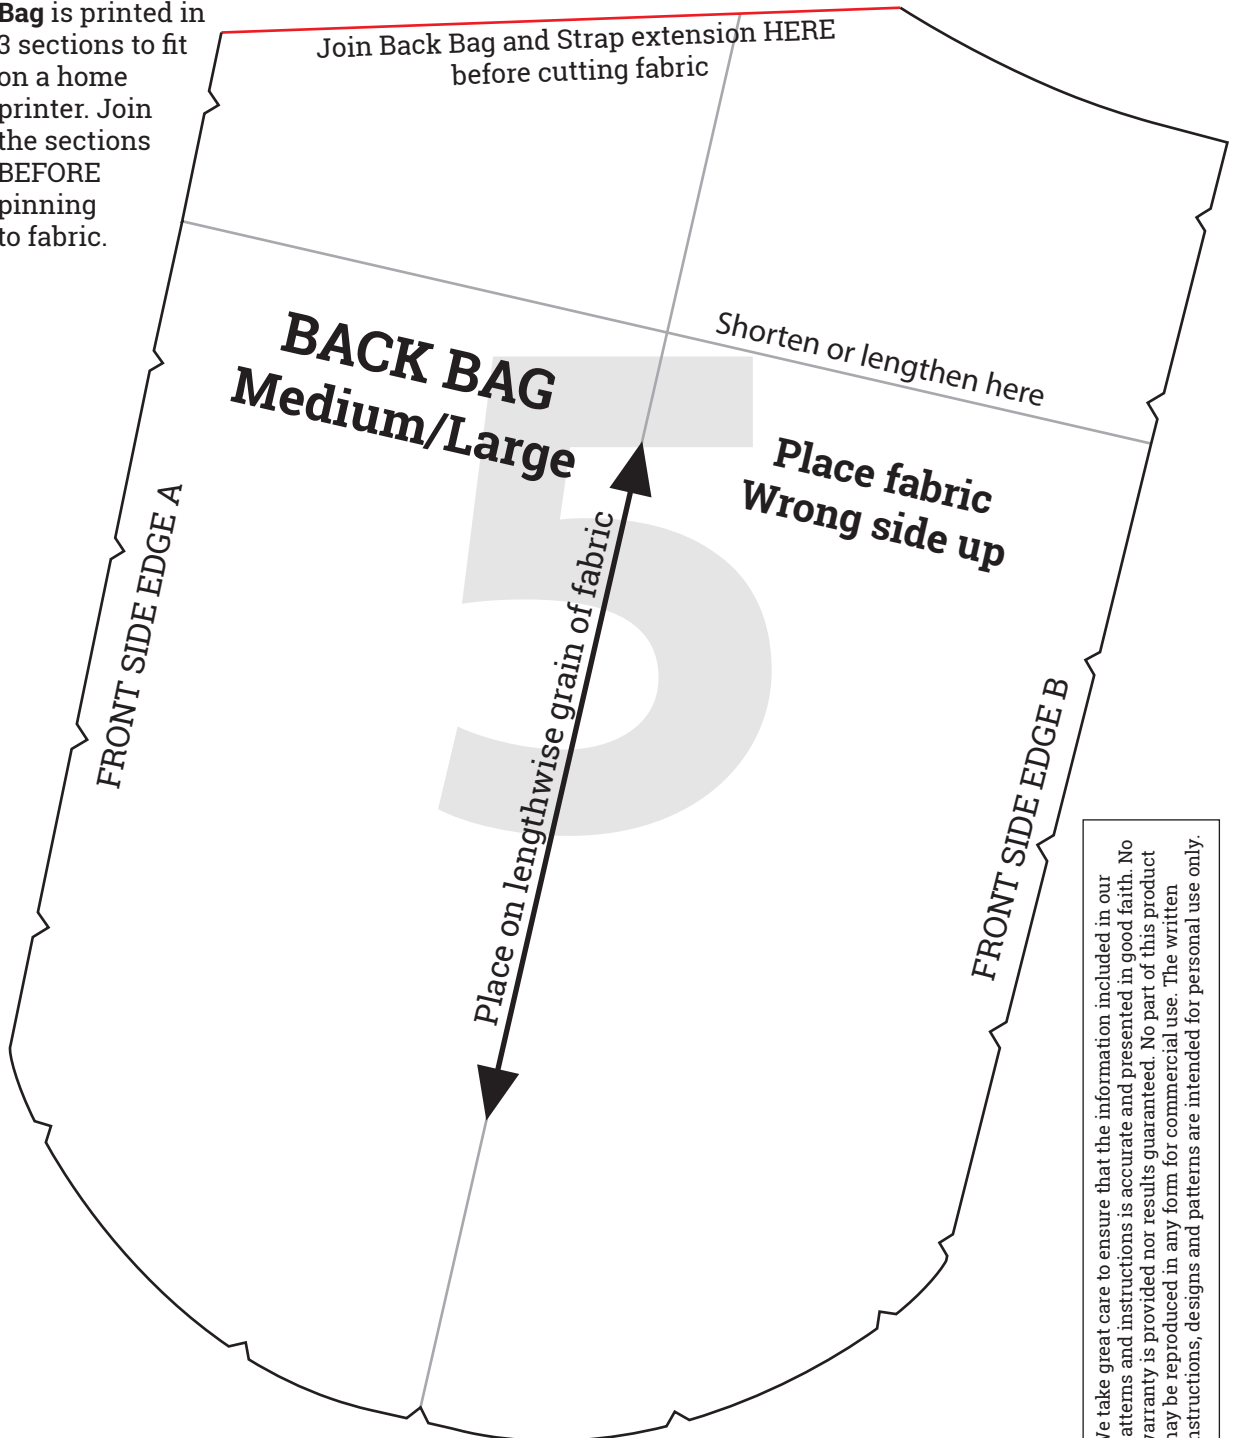

NOTE: **Front Medium/Large Bag** is printed in 2 sections to fit on a home printer. Join the sections **BEFORE** pinning to fabric.

NOTE: **Back Medium/Large Bag** is printed in 3 sections to fit on a home printer. Join the sections **BEFORE** pinning to fabric.

WATER BOTTLE BAG

DO NOT SCALE PATTERNS.

This box should measure 1" x 1" when printed.

NOTE: **Back Medium/Large Bag** is printed in 3 sections to fit on a home printer. Join the sections **BEFORE** pinning to fabric.