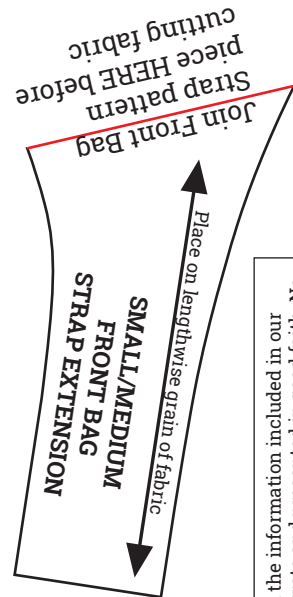

WATER BOTTLE BAG

DO NOT SCALE PATTERNS.

This box should measure 1" x 1" when printed.

NOTE: Front and Back Small/Medium Bag patterns are each printed in 2 sections to fit on a home printer. Join the sections BEFORE pinning to fabric.

Join Front Bag strap pattern piece HERE before cutting fabric

FRONT BAG
Small/Medium

Place fabric Wrong side up

Shorten or lengthen here

FRONT SIDE EDGE B

Place on lengthwise grain of fabric

FRONT SIDE EDGE A