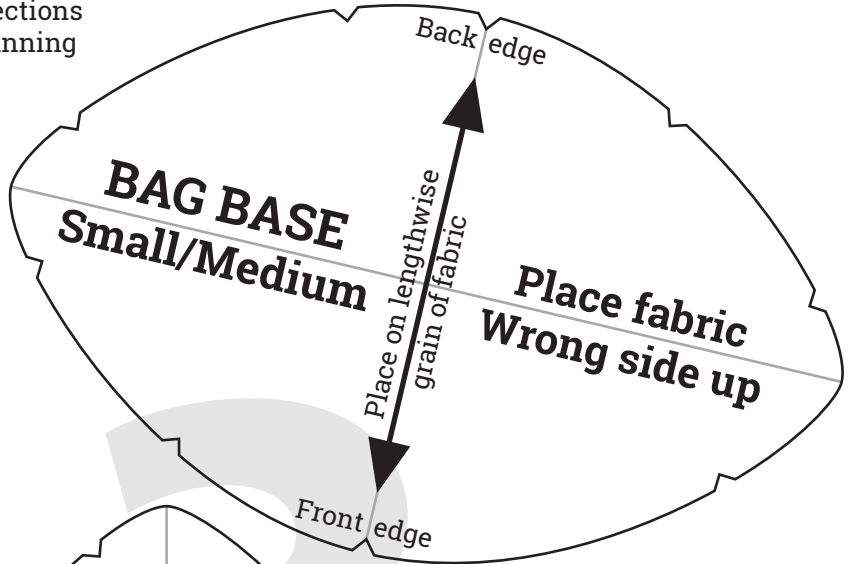

Join Front Bag strap pattern piece HERE before cutting fabric

FRONT BAG
Small/Medium

Place fabric Wrong side up

Shorten or lengthen here

FRONT SIDE EDGE B

Place on lengthwise grain of fabric

FRONT SIDE EDGE A

WATER BOTTLE BAG

DO NOT SCALE PATTERNS.

This box should measure 1" x 1" when printed.

NOTE: Front and Back Small/Medium Bag patterns are each printed in 2 sections to fit on a home printer. Join the sections BEFORE pinning to fabric.