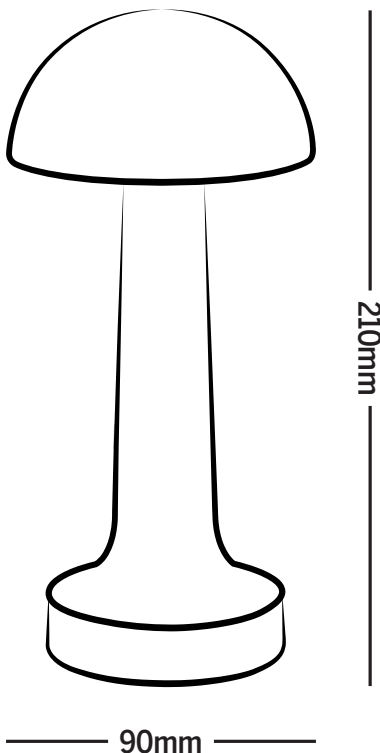

CORDLESS LED TABLE LAMP

Item Code: 1000122

Colour: Oxide Black

Barcode: 9313996109994

CORDLESS LED TABLE LAMP

Item Code: 1000120

Colour: Brushed Brass

Barcode: 9313996109970

CORDLESS LED TABLE LAMP

Item Code: 1000121

Colour: Brushed Copper

Barcode: 9313996109987

ADDITIONAL INFORMATION:

Power 2.4W/1.8W/0.5W	Lithium Battery Capacity 5200mAh	Power Type C

Material Electroplated Metal Finish	Light Source LED	Colour Temperature 2700K

Operating Time		
High Dim: 10-12 Hours	Medium Dim: 18-20 Hours	Low Dim: 40-50 Hours

Charge Time 7-8 Hours	Operating Method Button + Touch feature at the top of the shade

RELATED PRODUCTS:

30 PORT CHARGING STATION

Item Code: 1000000

Power: 200W

Voltage: AC 220V or 120V

Barcode: 9313996110174