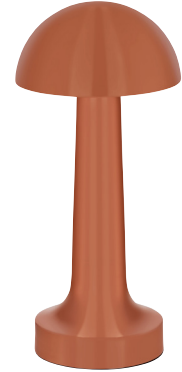

Tablekraft Ambience Thea cordless table lamp offers a sleek, slim design with a metal body and an enclosed dome diffuser for glare-free direct downlighting. Available in Oxide Black, Brushed Brass, and Brushed Copper, these elegant lamps enhance any space with their style and multifunctionality. The lamp is also equipped with dimmer functions and three-level adjustments and is USB rechargeable, making it a versatile and convenient lighting choice.

CORDLESS LED TABLE LAMP

Item Code: 1000122

Colour: Oxide Black

Barcode: 9313996109994

CORDLESS LED TABLE LAMP

Item Code: 1000120

Colour: Brushed Brass

Barcode: 9313996109970

CORDLESS LED TABLE LAMP

Item Code: 1000121

Colour: Brushed Copper

Barcode: 9313996109987

ADDITIONAL INFORMATION:

Power 2.4W/1.8W/0.5W	Lithium Battery Capacity 5200mAh	Power Type C
--------------------------------	--	------------------------