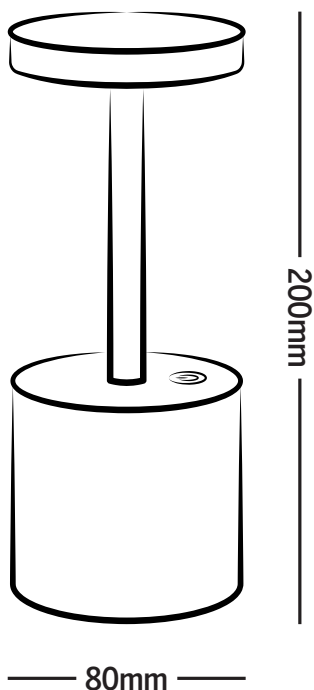

AMBIENCE by tablekraft CHARLOTTE

Item Code: 1000142

Colour: Oxide Black

Barcode: 9313996110051

Item Code: 1000140

Colour: Brushed Brass

Barcode: 9313996110044

ADDITIONAL INFORMATION:

Power 3W	Lithium Battery Capacity 5200mAh	Power Type C

Material Electroplated Metal Finish	Light Source LED	Colour Temperature 2700K

Operating Time 15-24 Hours	Charge Time 7-8 Hours	Operating Method Button