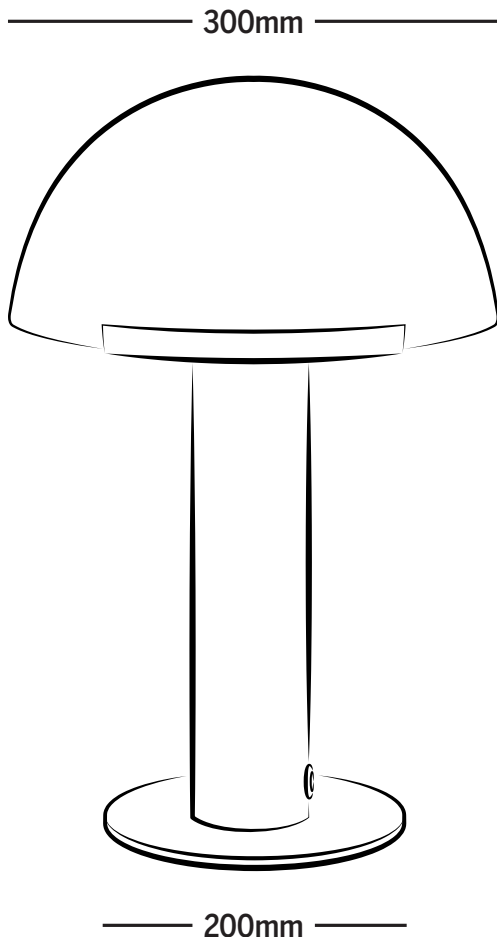

Item Code: 1000210

Colour: Brass with Faux Alabaster Shade

Barcode: 9313996110143

Item Code: 1000211

Colour: Faux Alabaster

Barcode: 9313996110150

Item Code: 1000212

Colour: Glass

Barcode: 9313996110167

ADDITIONAL INFORMATION:

Power 3.5W	Lithium Battery Capacity 5200mAh	Power Type C

Material Iron & Faux Alabaster	Light Source LED	Colour Temperature 3000K

Operating Time 15-20 Hours	Charge Time 7-8 Hours	Operating Method Button

420mm

RELATED PRODUCTS:

Item Code: 1000000

Power: 200W

Voltage: AC 220V or 120V

Barcode: 9313996110174