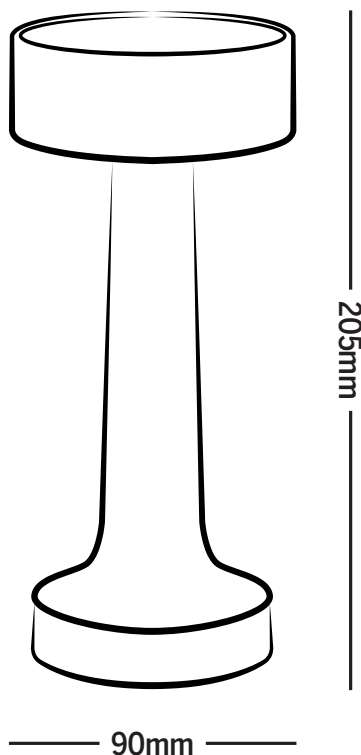

Item Code: 1000132

Colour: Oxide Black

Barcode: 9313996110037

Item Code: 1000130

Colour: Brushed Brass

Barcode: 9313996110006

Item Code: 1000131

Colour: Brushed Copper

Barcode: 9313996110020

ADDITIONAL INFORMATION:

Power 2.4W/1.8W/0.5W	Lithium Battery Capacity 5200mAh	Power Type C

Material Electroplated Metal Finish	Light Source LED	Colour Temperature 2700K

Operating Time		
High Dim: 10-12 Hours	Medium Dim: 18-20 Hours	Low Dim: 40-50 Hours

Charge Time 7-8 Hours	Operating Method Button + Touch feature at the top of the shade

RELATED PRODUCTS:

Item Code: 1000000

Power: 200W

Voltage: AC 220V or 120V

Barcode: 9313996110174