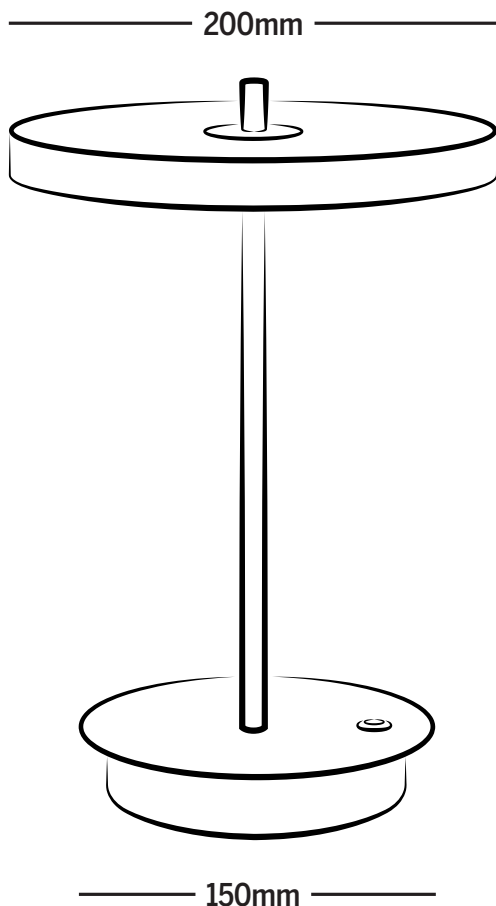

CORDLESS LED TABLE LAMP

Item Code: 1000205

Colour: Brass & Black

Barcode: 9313996110136

ADDITIONAL INFORMATION:

Power 3.5W	Lithium Battery Capacity 5200mAh	Power Type C

Material Iron & Acrylic	Light Source LED	Colour Temperature 3000K

Operating Time 15-20 Hours	Charge Time 7-8 Hours	Operating Method Button

RELATED PRODUCTS:

30 PORT CHARGING STATION

Item Code: 1000000

Power: 200W

Voltage: AC 220V or 120V

Barcode: 9313996110174