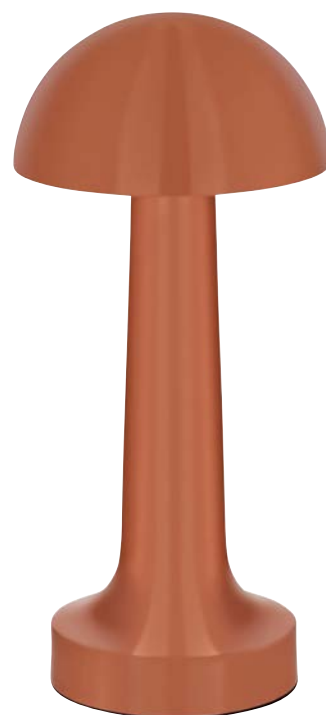

260mm

120mm

**RELATED PRODUCTS:**

**30 PORT CHARGING STATION**

**Item Code: 1000000**

Power: 200W

Voltage: AC 220V or 120V

Barcode: 9313996110174