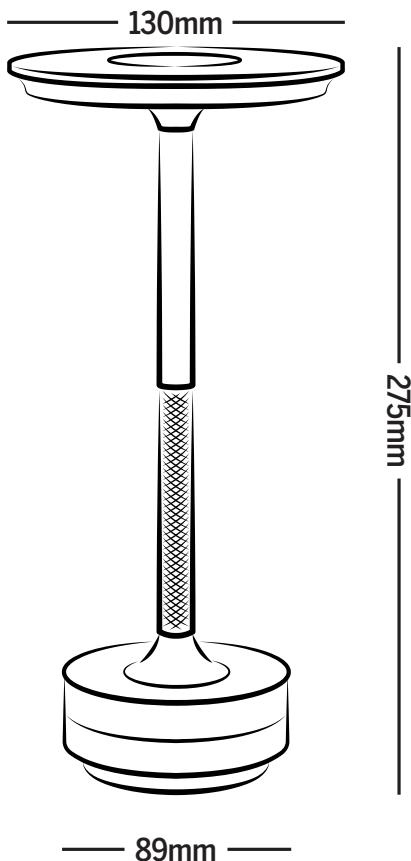

Item Code: 1000182

Colour: Oxide Black

Barcode: 9313996110075

Item Code: 1000180

Colour: Brushed Brass

Barcode: 9313996110068

ADDITIONAL INFORMATION:

Power 3W	Lithium Battery Capacity 5000mAh	Power Type C

Material Electroplated Metal Finish	Light Source LED	Colour Temperature 3000K

Operating Time 15-20 Hours	Charge Time 6-7 Hours	Operating Method Touch

RELATED PRODUCTS:

Item Code: 1000000

Power: 200W

Voltage: AC 220V or 120V

Barcode: 9313996110174