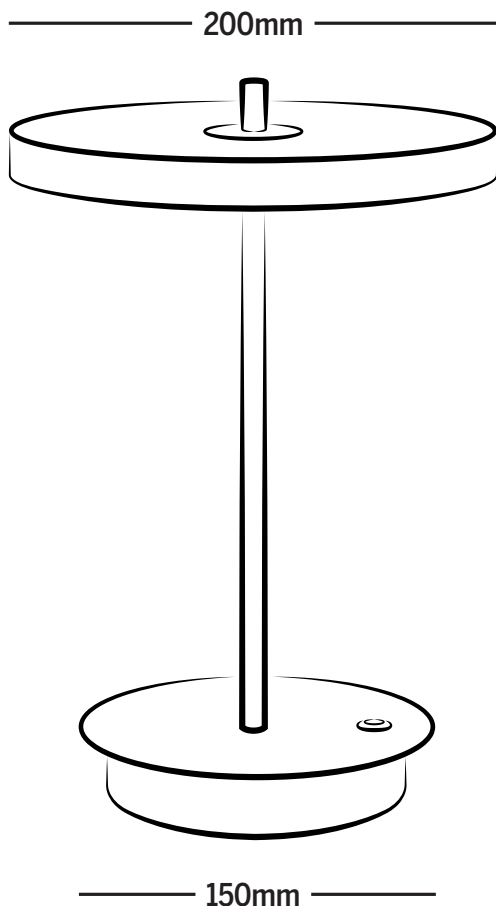

RELATED PRODUCTS:

30 PORT CHARGING STATION

Item Code: 1000000

Power: 200W

Voltage: AC 220V or 120V

Barcode: 9313996110174

AMBIENCE by tablekraft

Image	Item Code	Dimensions	Weight	Available Options	Material	Operating Time	Charging Time
 <p>Crystal</p>	1000152 1000151 1000150	120 x 260mm	0.29 kg	Blue Green Purple	Acrylic	8-10 Hours	3-4 Hours
 <p>Thea</p>	1000122 1000120 1000121	90 x 210mm	0.31 kg 0.39 kg 0.39 kg	Oxide Black Brushed Brass Brushed Copper	Electroplated Metal Finish	Low: 40-50 Hours Medium: 18-20 Hours High: 10-12 Hours	7-8 Hours
 <p>Helena</p>	1000102 1000100 1000101	97 x 220mm	0.31 kg 0.36 kg 0.36 kg	Oxide Black Brushed Brass Brushed Copper	Electroplated Metal Finish	Low: 40-50 Hours Medium: 18-20 Hours High: 10-12 Hours	7-8 Hours
 <p>Aura</p>	1000132 1000130 1000131	90 x 205mm	0.29 kg 0.38 kg 0.38 kg	Oxide Black Brushed Brass Brushed Copper	Electroplated Metal Finish	Low: 40-50 Hours Medium: 18-20 Hours High: 10-12 Hours	7-8 Hours
 <p>Charlotte</p>	1000142 1000140	80 x 200mm	0.45 kg	Oxide Black Brushed Brass	Electroplated Metal Finish	15-24 Hours	7-8 Hours
 <p>Amelia</p>	1000192 1000190	110 x 350mm	0.76 kg	Paint Black Brushed Brass	Electroplated Metal Finish	15-20 Hours	7-8 Hours
 <p>Stella</p>	1000182 1000180	89/130 x 275mm	0.63 kg	Oxide Black Brushed Brass	Electroplated Metal Finish	15-20 Hours	6-7 Hours
 <p>Adelaide</p>	1000200	135 x 260mm	0.6 kg	Brushed Brass <u>Replacement Parts:</u> 1000201 - Shade	Iron & Fabric	15-24 Hours	7-8 Hours
 <p>Camilla</p>	1000205	150/200 x 280mm	1.28 kg	Brass & Black	Iron & Acrylic	15-20 Hours	7-8 Hours
 <p>Phoebe</p>	1000210	200/300 x 420mm	1.42 kg	Brass with Alabaster Shade <u>Replacement Parts:</u> 1000211 - Shade 1000212 - Bulb	Iron & Faux Alabaster	15-20 Hours	7-8 Hours
 <p>Charing Station</p>	1000000	290 x 130 x 75mm	1.57 kg	30 USB Port	-	-	-