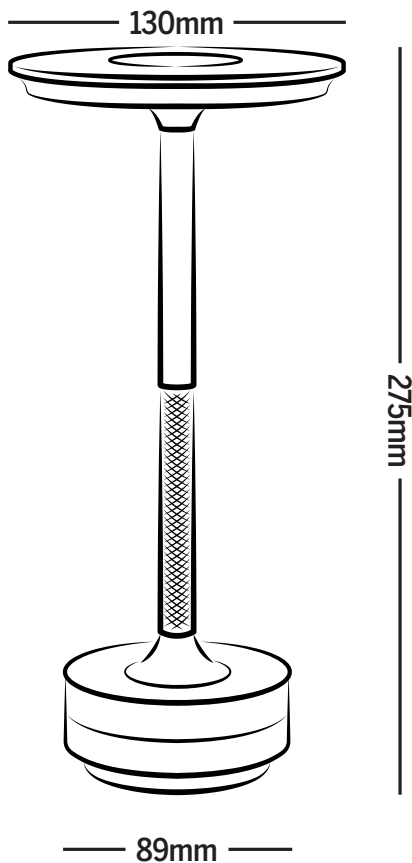

Item Code: 1000182

Colour: Oxide Black

Barcode: 9313996110075

Item Code: 1000180

Colour: Brushed Brass

Barcode: 9313996110068

ADDITIONAL INFORMATION:

Power 3W	Lithium Battery Capacity 5000mAh	Power Type C

Material Electroplated Metal Finish	Light Source LED	Colour Temperature 3000K

Operating Time 15-20 Hours	Charge Time 6-7 Hours	Operating Method Touch

RELATED PRODUCTS:

Item Code: 1000000

Power: 200W

Voltage: AC 220V or 120V

Barcode: 9313996110174