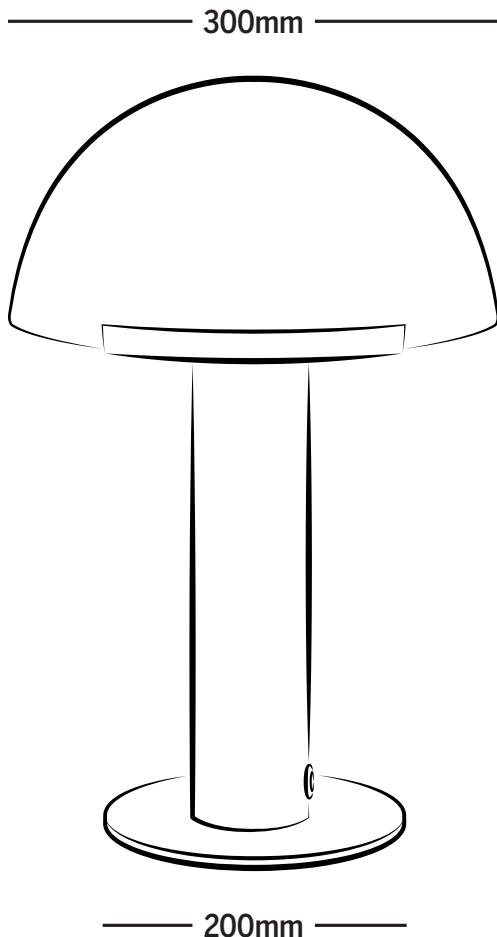

CORDLESS LED TABLE LAMP

Item Code: 1000210

Colour: Brass with Faux Alabaster Shade

Barcode: 9313996110143

REPLACEABLE LAMP SHADE

Item Code: 1000211

Colour: Faux Alabaster

Barcode: 9313996110150

REPLACEABLE LED BULB

Item Code: 1000212

Colour: Glass

Barcode: 9313996110167

ADDITIONAL INFORMATION:

Power 3.5W	Lithium Battery Capacity 5200mAh	Power Type C
----------------------	--------------------------------------------	------------------------

Material Iron & Faux Alabaster	Light Source LED	Colour Temperature 3000K
------------------------------------------	----------------------------	------------------------------------

Operating Time 15-20 Hours	Charge Time 7-8 Hours	Operating Method Button
--------------------------------------	---------------------------------	-----------------------------------