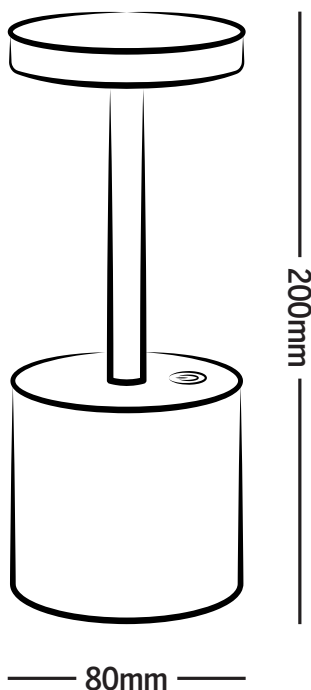

AMBIENCE by tablekraft CHARLOTTE

Item Code: 1000142

Colour: Oxide Black

Barcode: 9313996110051

Item Code: 1000140

Colour: Oxide Gold

Barcode: 9313996110044

ADDITIONAL INFORMATION:

Power 3W	Lithium Battery Capacity 5200mAh	Power Type C

Material Oxidised Surface Finsh	Light Source LED	Colour Temperature 2700K

Operating Time 15-24 Hours	Charge Time 7-8 Hours	Operating Method Button