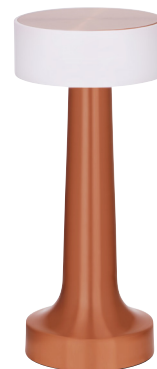

CORDLESS LED TABLE LAMP

Item Code: 1000132

Colour: Oxide Black

Barcode: 9313996110037

CORDLESS LED TABLE LAMP

Item Code: 1000130

Colour: Brushed Brass

Barcode: 9313996110006

CORDLESS LED TABLE LAMP

Item Code: 1000131

Colour: Brushed Copper

Barcode: 9313996110020

ADDITIONAL INFORMATION:

Power 2.4W/1.8W/0.5W	Lithium Battery Capacity 5200mAh	Power Type C
--------------------------------	--	------------------------