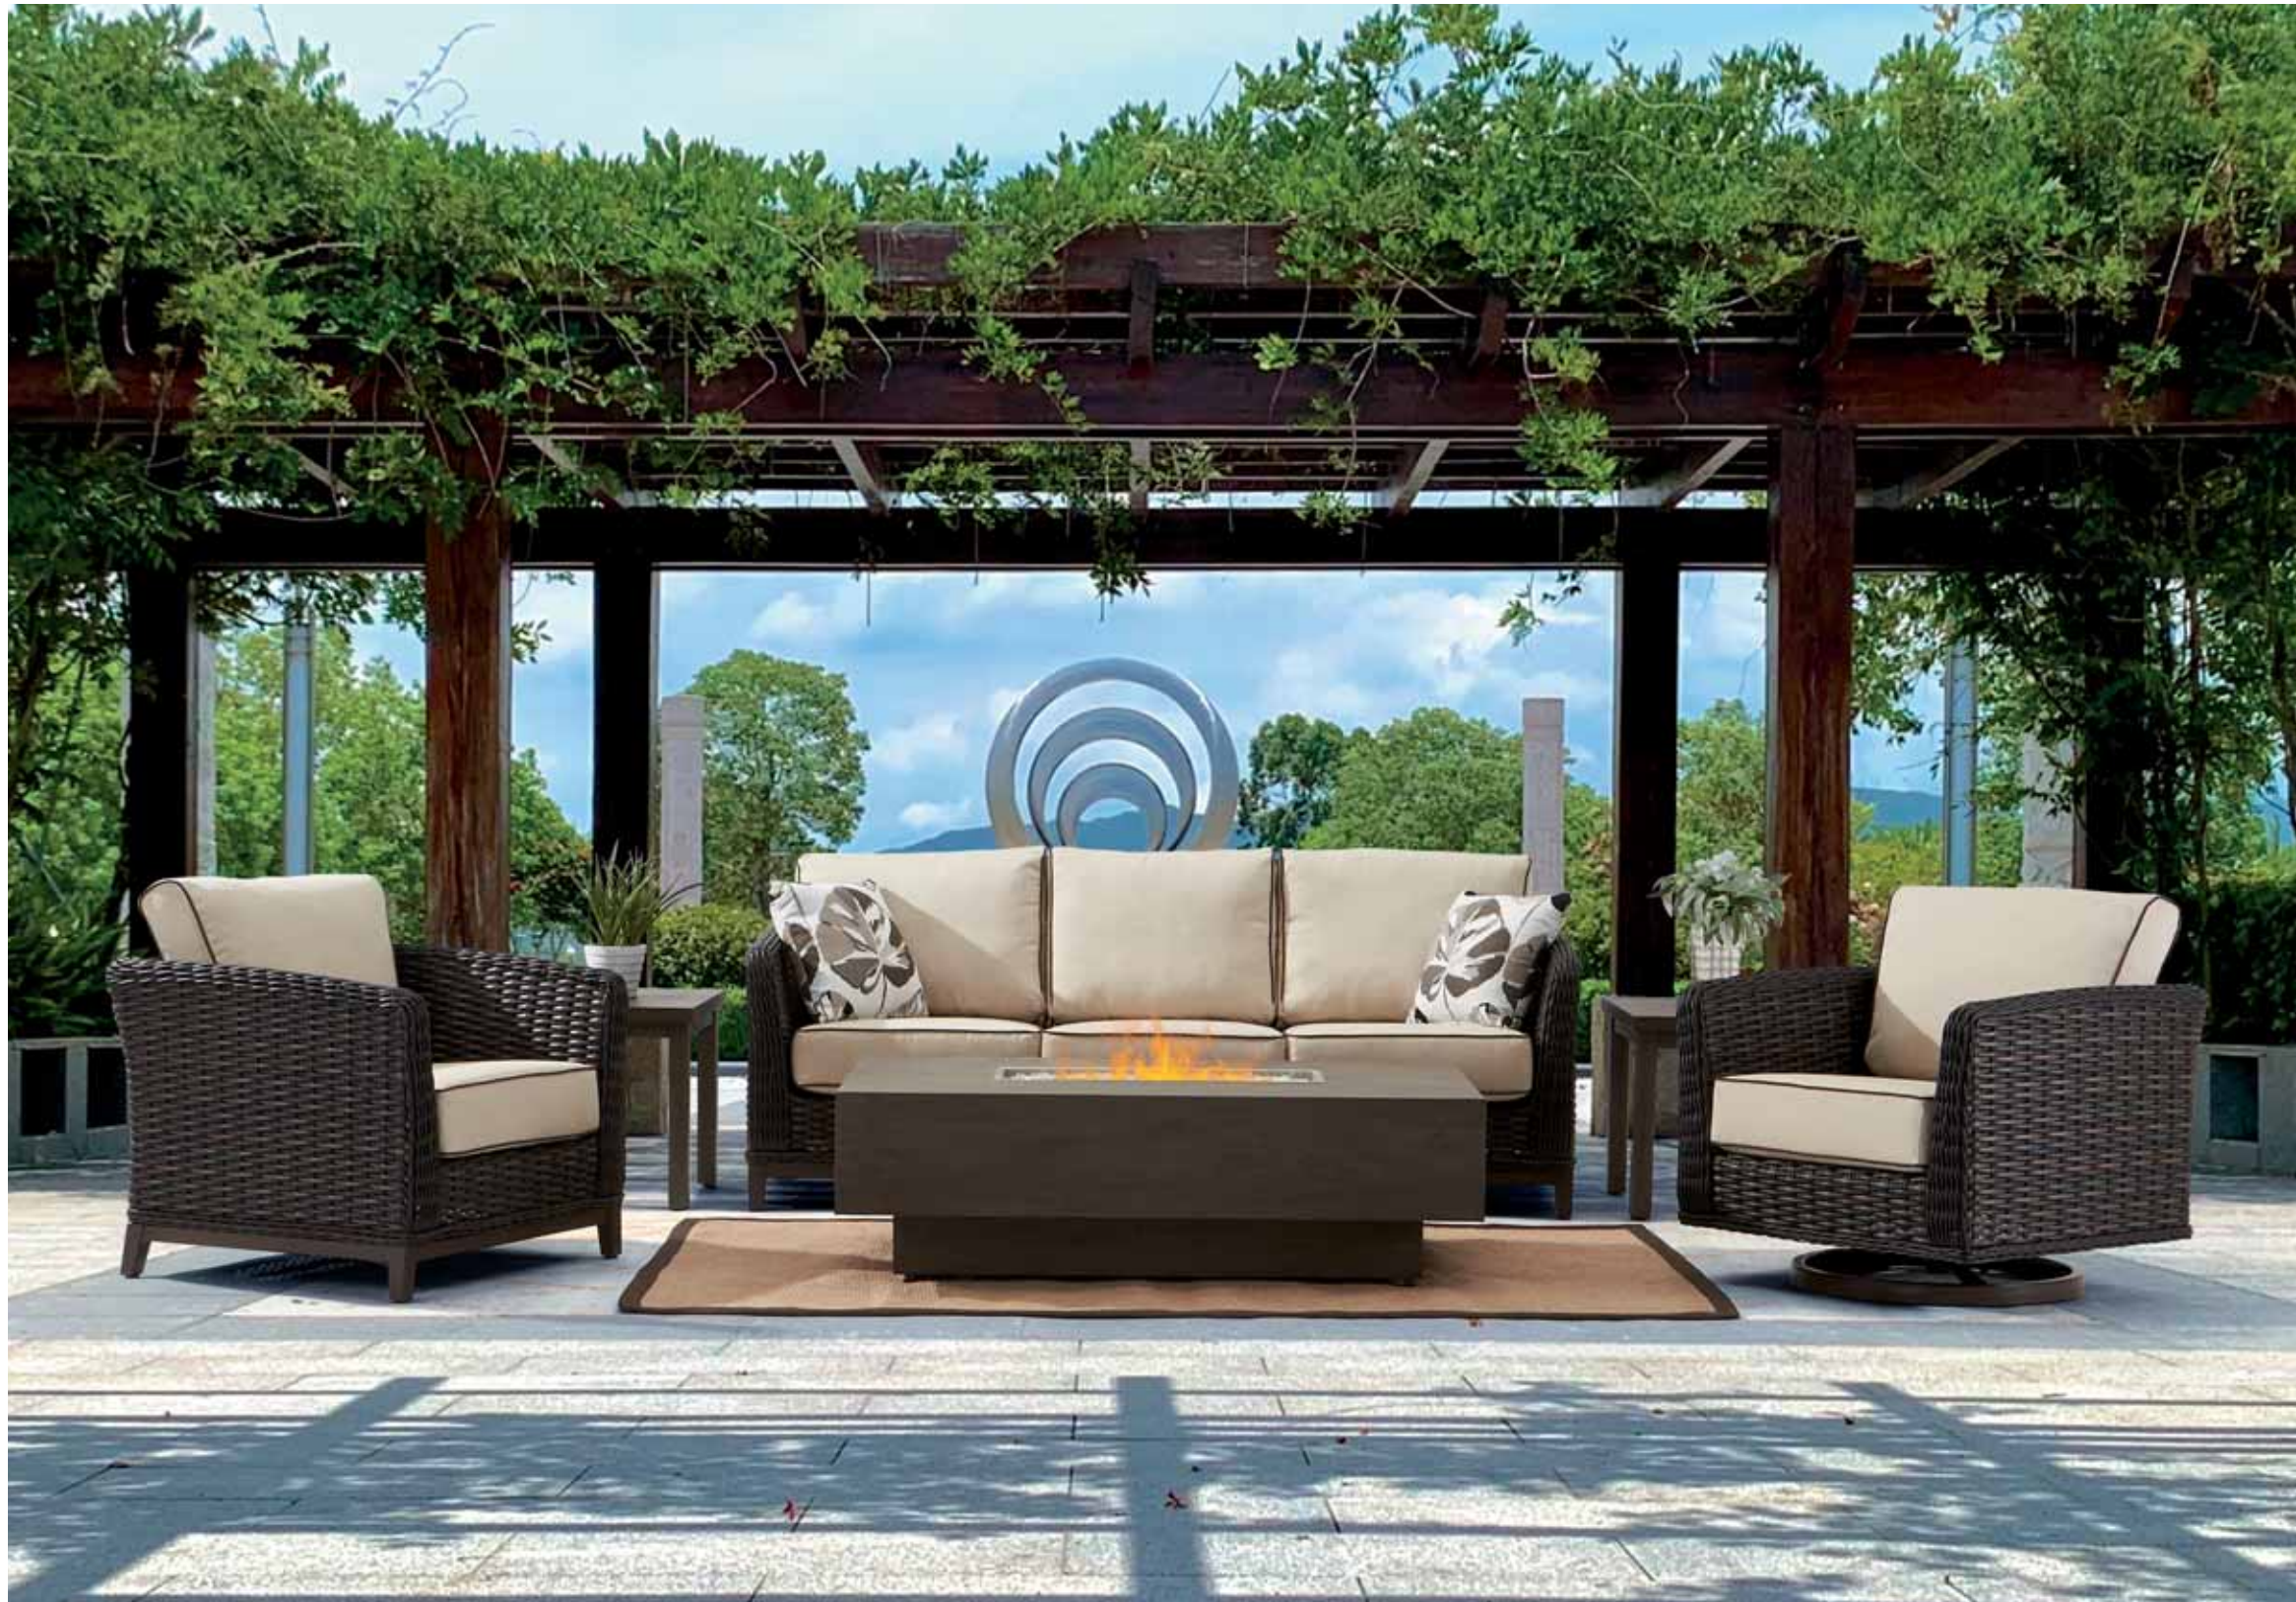

2150038 Shiloh Sahara - Lounge Chair, Sofa, DS Swivel Rocker
2046 Hawaii Caviar - Pillow