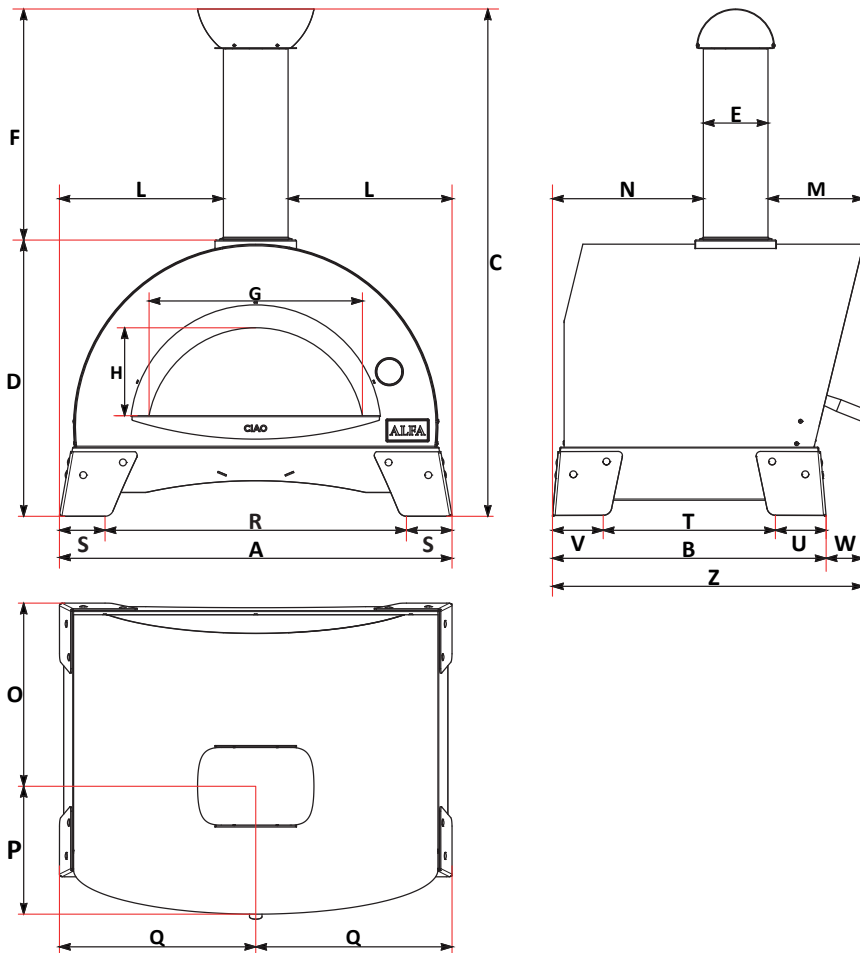

MISURE - DIMENSIONS

A	91.1 cm 35.5 in	O	42.5 cm 16.7 in
B	63.5 cm 24.8 in	P	29.7 cm 11.7 in
C	117.7 cm 46.3 in	Q	45.5 cm 17.9 in
D	64.1 cm 25.2 in	R	69.9 cm 27.5 in
Ø E	15 cm 5.9 in	S	10.6 cm 4.2 in
F	53.6 cm 21.1 in	T	40 cm 15.7 in
G	49.5 cm 19.3 in	U	11.8 cm 4.6 in
H	20.4 cm 7.9 in	V	11.8 cm 4.6 in
L	38 cm 15 in	W	8.58 cm 3.3 in
M	22.2 cm 8.7 in	Z	72.1 cm 28.1 in
N	32.3 cm 12.7 in		

DIMENSIONE IMBALLO PACKAGING

Larghezza Width	Profondità Depth	Altezza Height
97 cm 38.1 in	77 cm 30 in	78 cm 30.7 in

PARTI DI RICAMBIO - SPARE PARTS

Descrizione Description		Codice Code
Comignolo Chimney cap	A	SPZP_01_024
Canna fumaria Chimney	B	TI150_500_SAT
Sportello Door	G	SSML_01_0150
Flangia Flange	H	SPZP_01_050
Carter esterno External shell	I	SCRT-01-028-GRI
Carter esterno External shell	I	SCRT-01-028-GIA
Termometro Thermometer	J	YT63-135
Mattoni 40x20 cm Red bricks 40x20 cm	K	RRA-4020
Mattoni 50x20 cm Red bricks 50x20 cm	K	RRA-5020
Gasbeton	L	D10GASB-D300
Piedini Feet (n.4)	M	PZP-01-070/71
Logo Alfa (v1.0)	N	D14PLAC-ALFA
Archetto Arch	Q	SSML-01-048-GR
Davanzale Sill	R	SSML-01-049
Vasca camera	S	SCMB-01-028