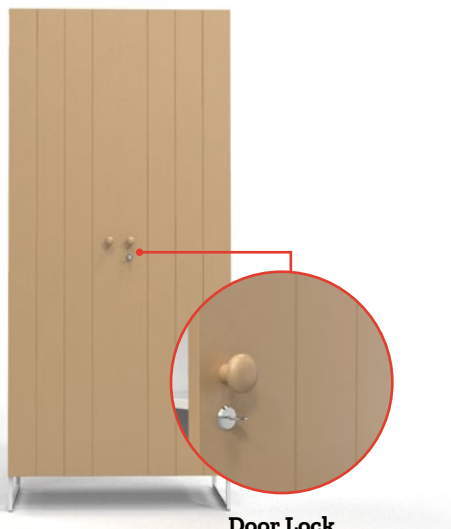

3 of the 4 shelves in this cabinet are adjustable, guaranteeing maximum adaptability and convenience for your own unique storage and organising needs.

Door Lock

STRIPED DOOR WITH HANGING HOOKS & LOCK

Zeya is made of high-quality metal. It is not only sturdy, but also easy to clean and maintain.