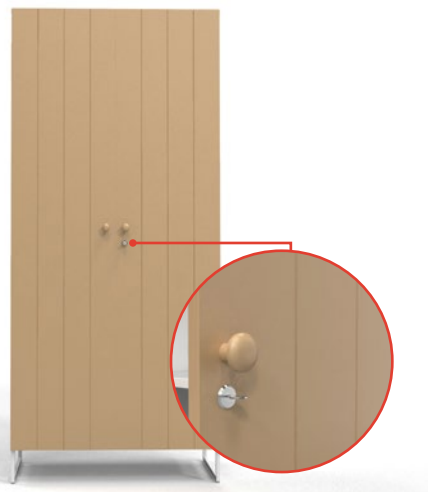

DIMENSIONS (L X W X D) 31.5" x 23.2" x 72"

NET WEIGHT 50kg

BODY White **DOOR** Cappuccino

Assembling and dismantling this product is very easy; it can be transported in pieces.

Powder-coated finishing ensures the colours are long-lasting with high durability and scratch resistance.

WARDROBE
WITH LOCKER

Lock

Hanging Hook

Door Lock

HANG YOUR CLOTHES COMFORTABLY & STORE YOUR VALUABLES IN A LOCKER

A locker in the almirah ensures an added layer of security for your important documents, valuable possessions or simply everyday belongings.

The sectioned storage in the wardrobe allows you to hang coats and jackets while also providing a separate storage for your formals. Inner compartments also make it easier to keep track of your smaller possessions.