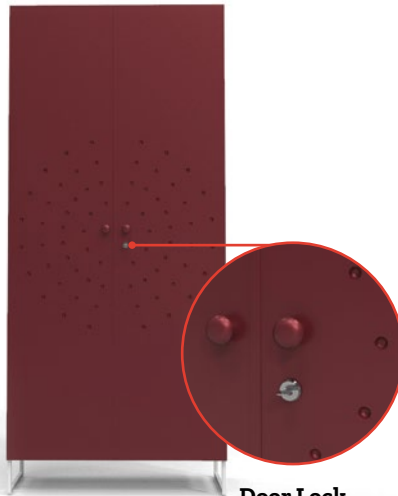

Scratch Resistant

Termite Free

Malleable

Strong

Value for Money

Hanging Hook

FOUR ADJUSTABLE SHELVES FOR YOUR STORAGE CONVENIENCE

Sturdy and reliable - each of the four shelves in this cabinet can hold up to 40kg, allowing for a total weight capacity of 160kg.

3 of the 4 shelves in this cabinet are adjustable, guaranteeing maximum adaptability and convenience for your own unique storage and organising needs.

Door Lock

DOTTED DOOR WITH HANGING HOOKS & LOCK

Rhine is made of high-quality metal. It is not only sturdy, but also easy to clean and maintain.