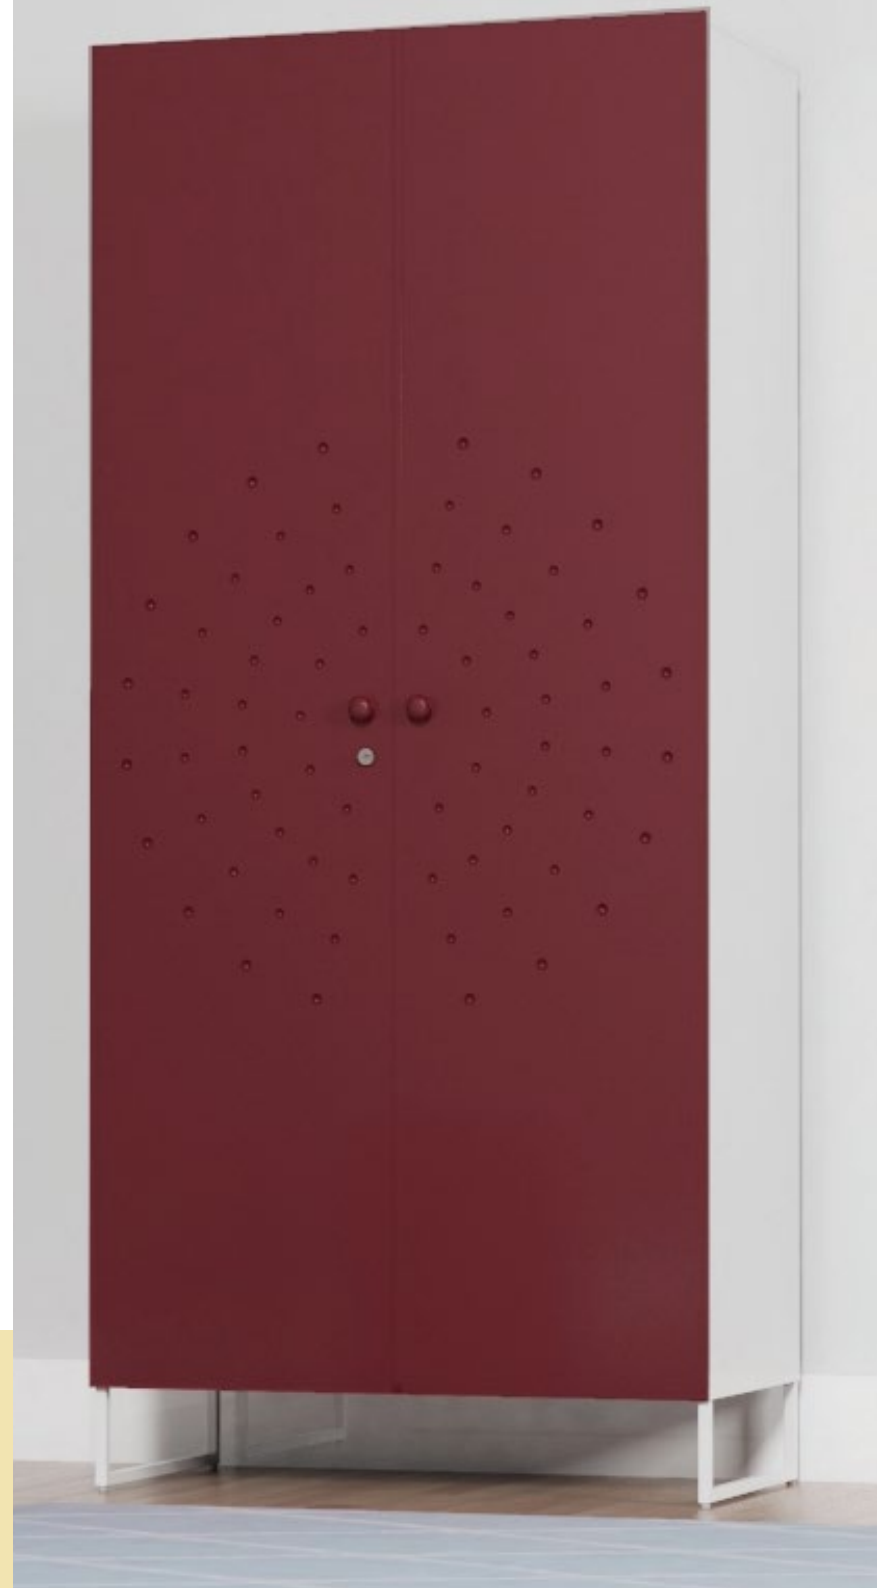

+91 84 2580 7774 / +91 22 4062 2400-499

sales@metallikafurniture.com

www.metallikafurniture.com